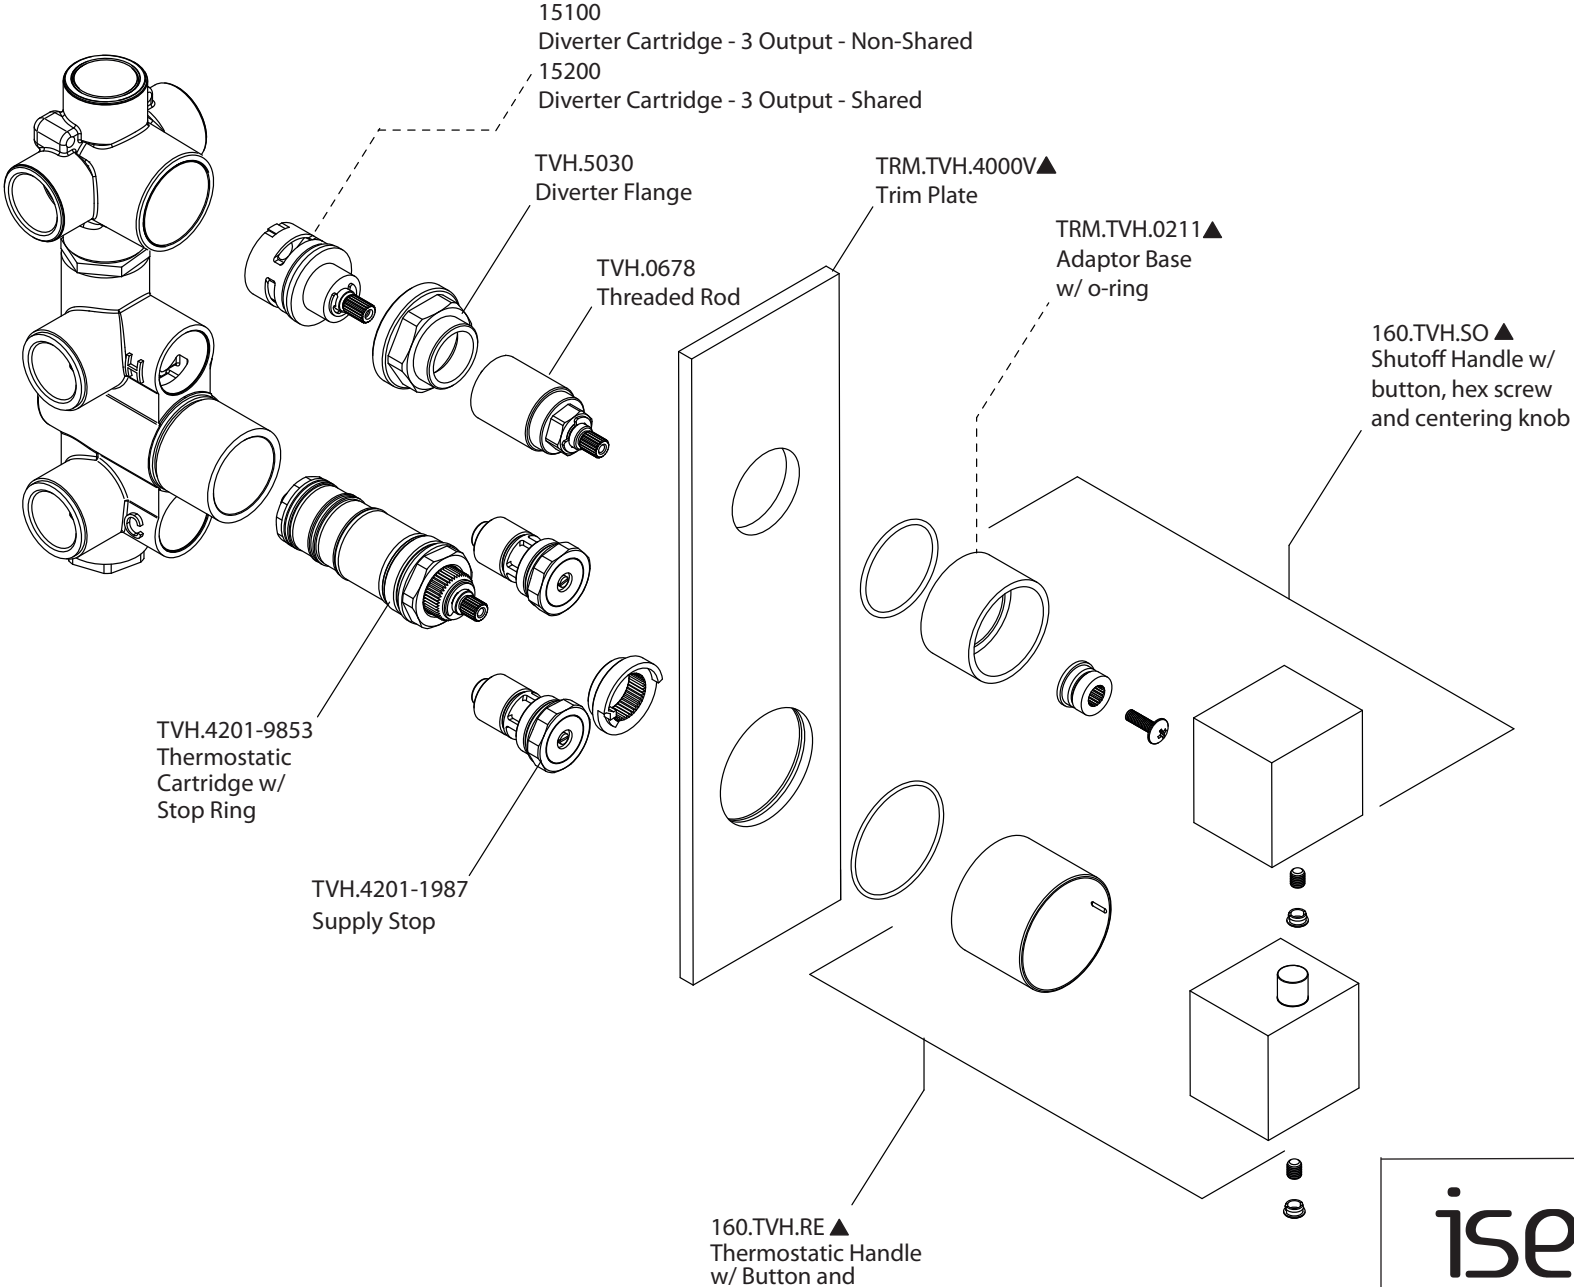

Product Parts Breakdown

isenberg
innovation+design

160.2740

Ver 2.53