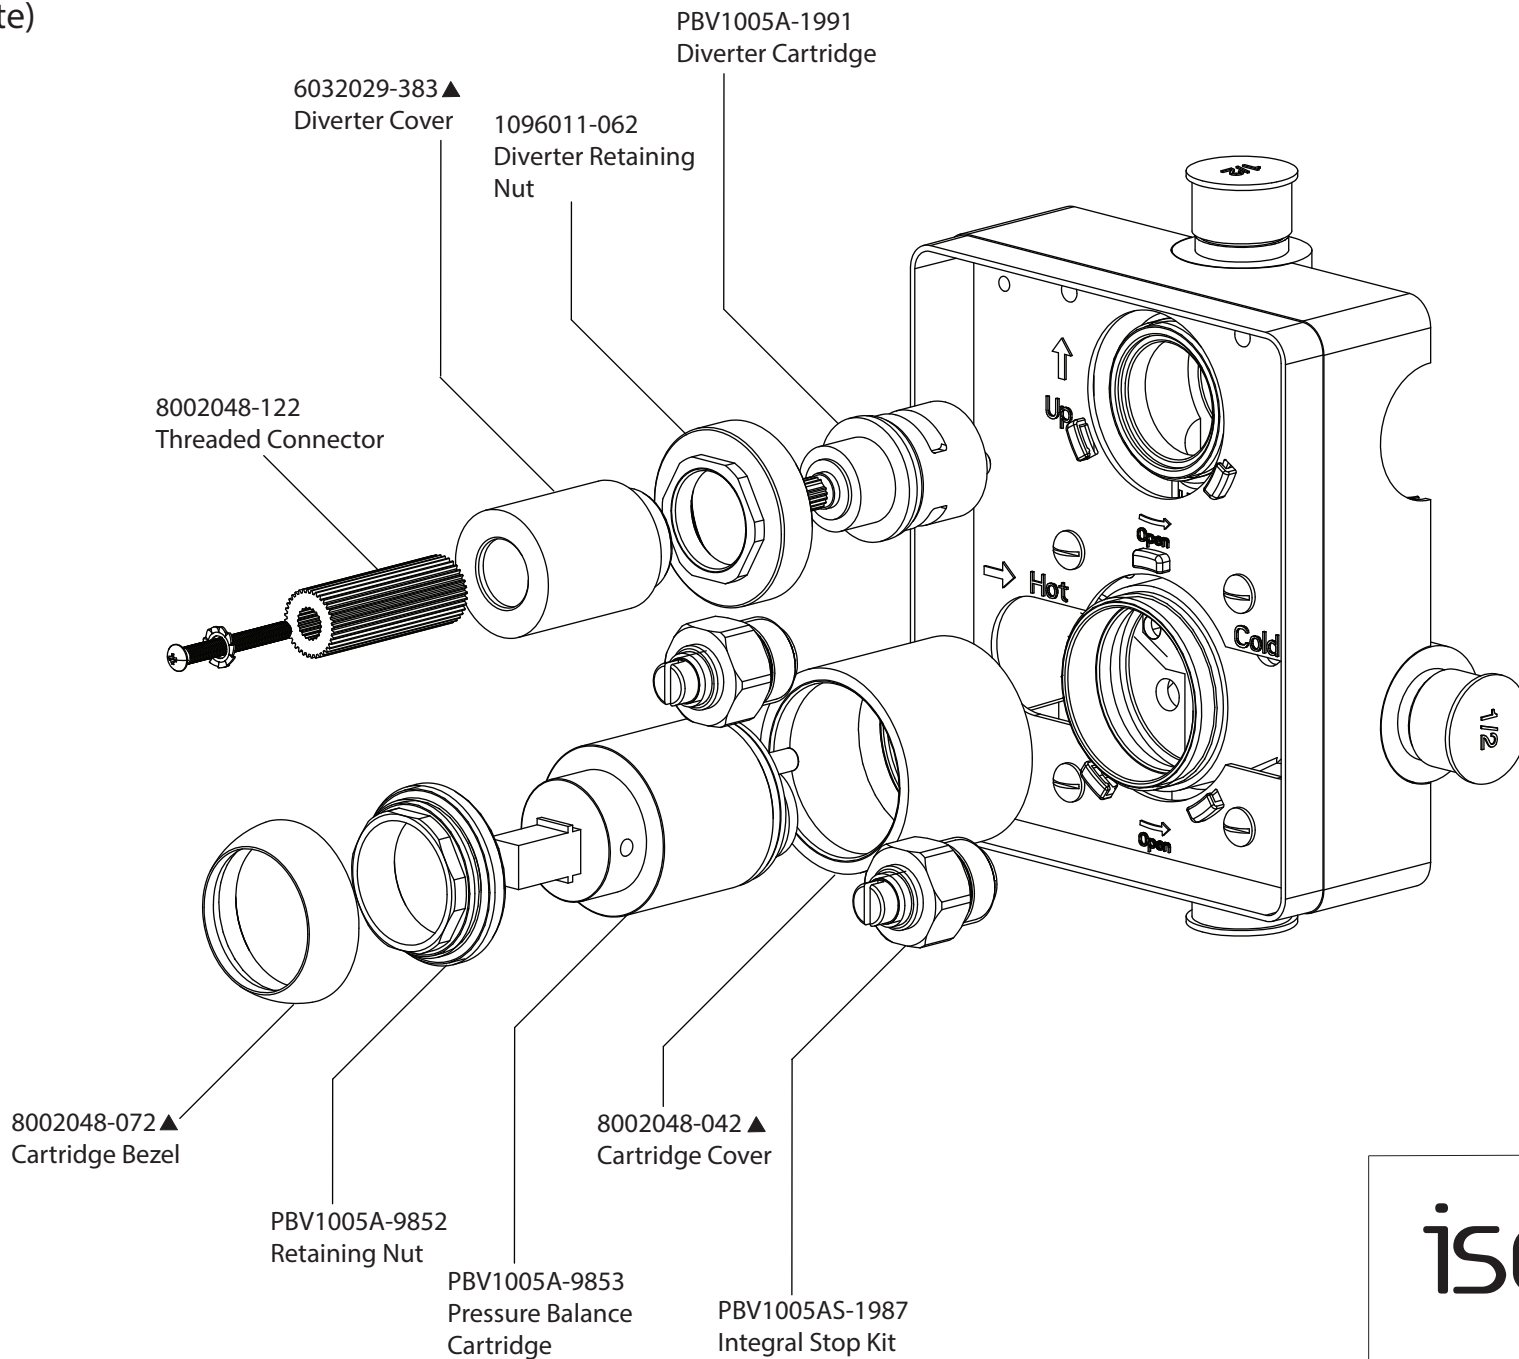

Ver 2.53

Product Parts Breakdown

▲ Specify Finish

isenberg
innovation+design

HS1002SA

Ver 2.53

Product Parts Breakdown

isenberg
innovation+design

UF.2100T

Product Parts Breakdown

isenberg
innovation+design

PBV1005A

Product Parts Breakdown (Obsolete)

Product Parts Breakdown

▲ Specify Finish

isenberg
innovation+design

HS1004H

Ver 2.55

Product Parts Breakdown

▲ Specify Finish

isenberg
innovation+design

HS8008

Ver 2.54

Product Parts Breakdown