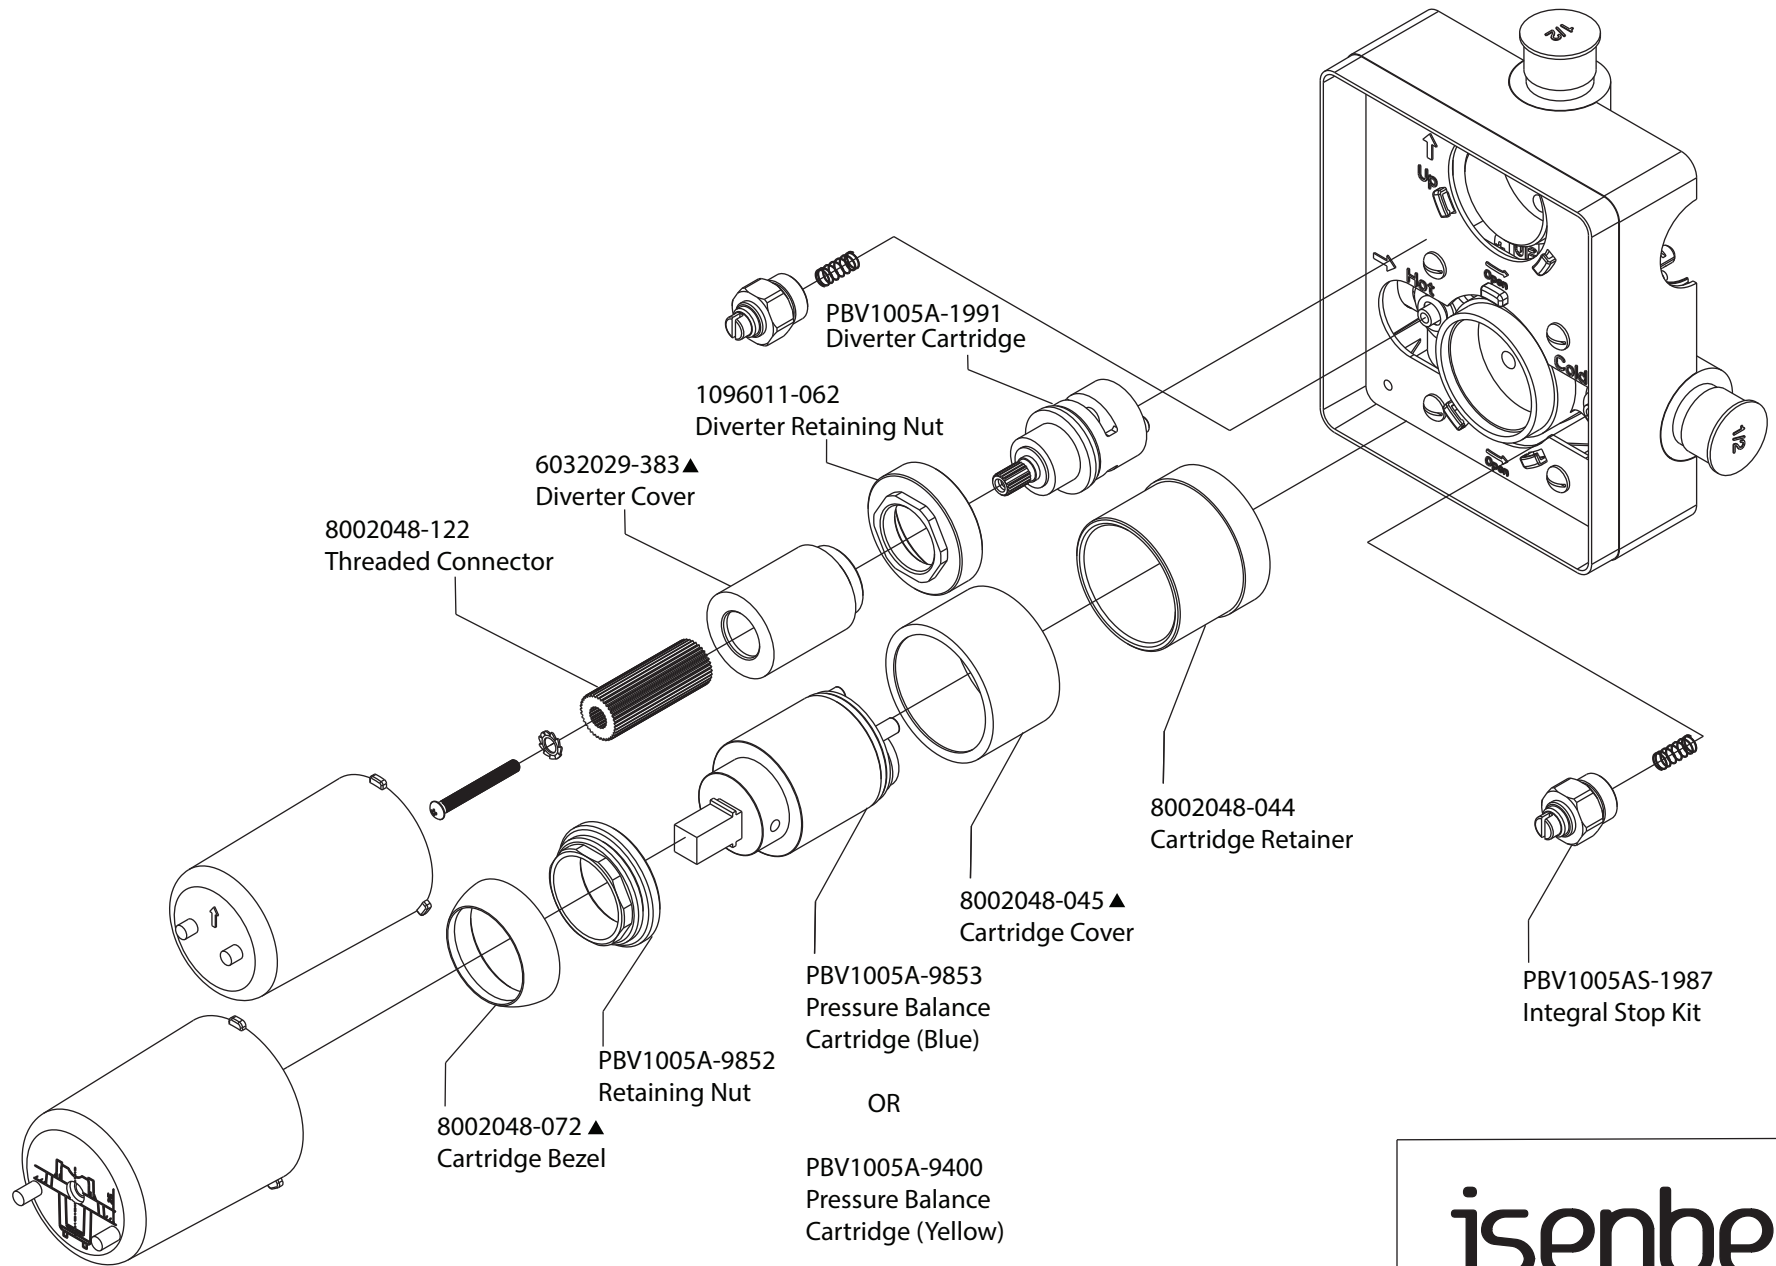

Product Parts Breakdown

isenberg
innovation+design

100.3300

Ver 2.53

Product Parts Breakdown

▲ Specify Finish

isenberg
innovation+design

HS1002A

Ver 2.53

Product Parts Breakdown

▲ Specify Finish

isenberg
innovation+design

HS1002SA

Ver 2.53

Product Parts Breakdown

isenberg
innovation+design

UF.2100T

Product Parts Breakdown

isenberg
innovation+design

PBV1005A

Product Parts Breakdown (Obsolete)

Product Parts Breakdown

▲ Specify Finish

isenberg
innovation+design

HS1004H

Ver 2.55

Product Parts Breakdown

▲ Specify Finish

isenberg
innovation+design

HS8008

Ver 2.54

Product Parts Breakdown