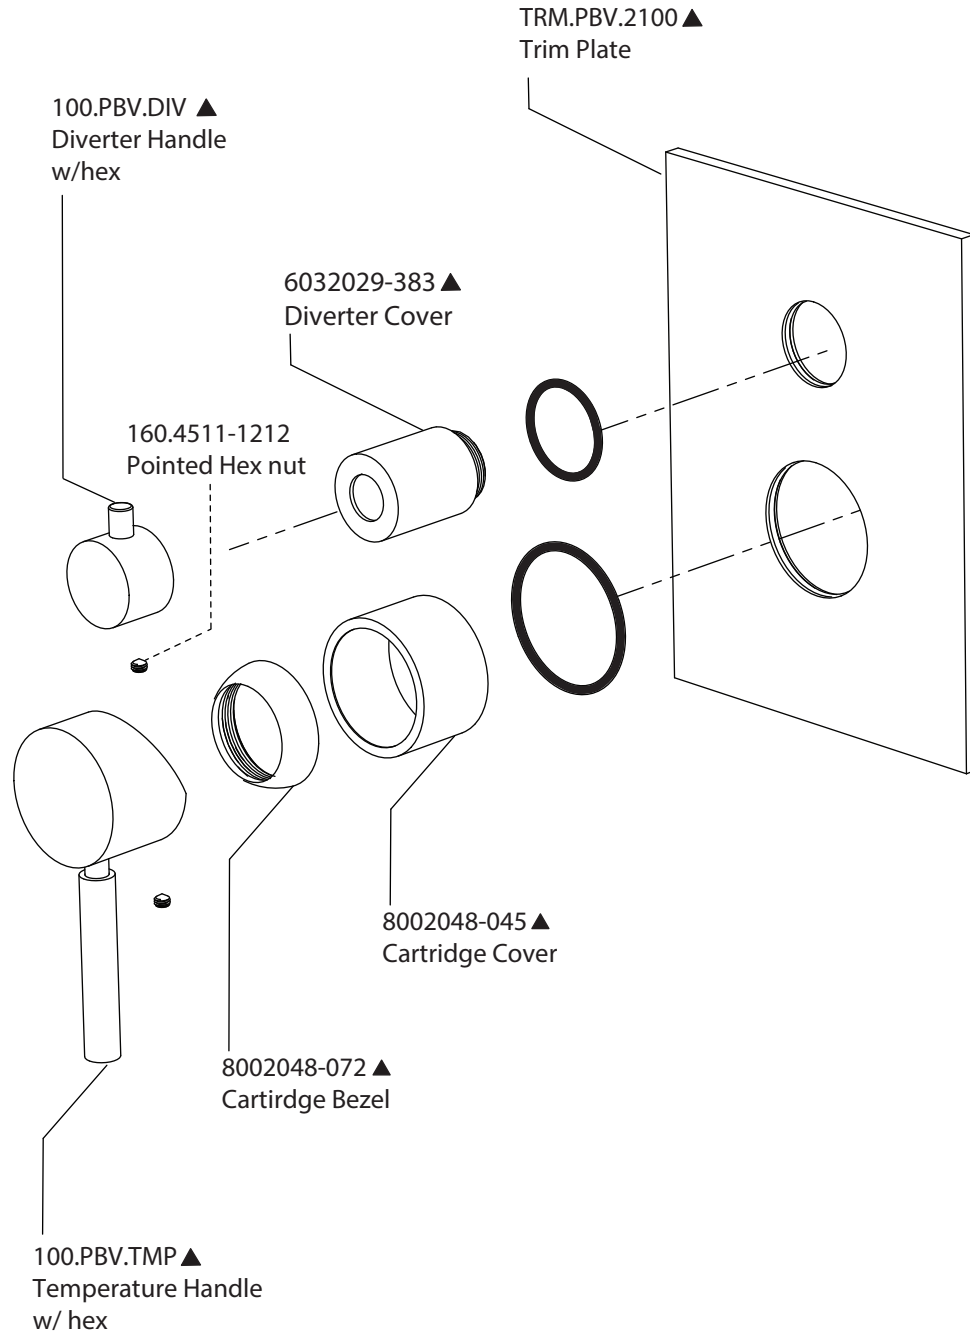

Product Parts Breakdown

isenberg
innovation+design

100.3300

Ver 2.53

Product Parts Breakdown

▲ Specify Finish

isenberg
innovation+design

HS1002A

Ver 2.53

Product Parts Breakdown

▲ Specify Finish

isenberg
innovation+design

HS1002SA

Ver 2.53

Product Parts Breakdown

isenberg
innovation+design

UF.2100T

Product Parts Breakdown

isenberg
innovation+design

PBV1005A

Product Parts Breakdown (Obsolete)

Product Parts Breakdown

▲ Specify Finish

isenberg
innovation+design

HS1004H

Ver 2.55

Product Parts Breakdown

▲ Specify Finish

isenberg
innovation+design

HS8008

Ver 2.54

Product Parts Breakdown