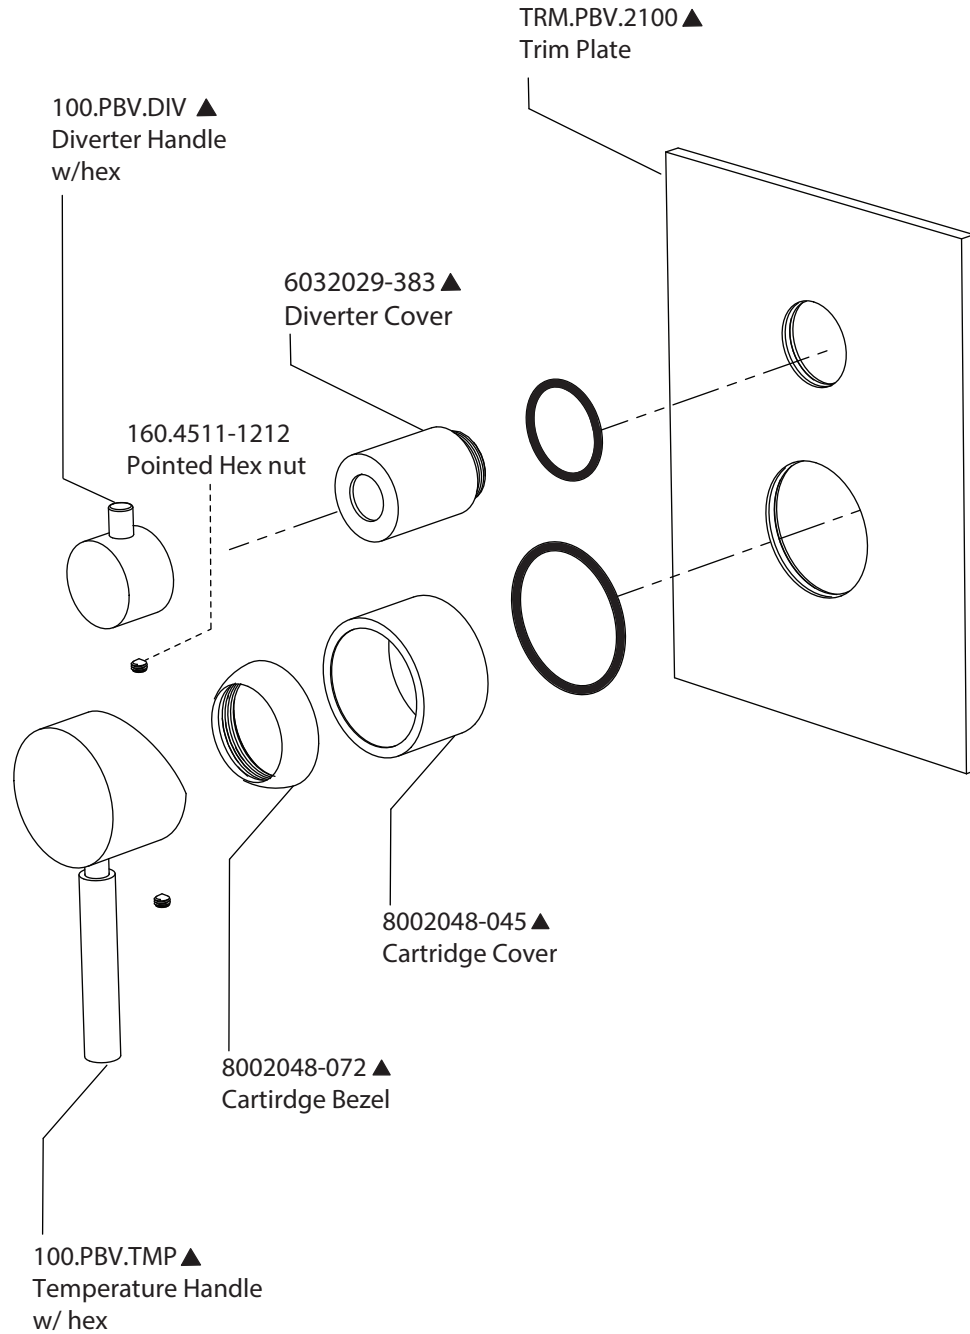

Product Parts Breakdown

isenberg
innovation+design

100.3350

Ver 2.53

Product Parts Breakdown

▲ Specify Finish

isenberg
innovation+design

HS1002A

Ver 2.53

Product Parts Breakdown

▲ Specify Finish

isenberg
innovation+design

HS1002SA

Ver 2.53

Product Parts Breakdown

isenberg
innovation+design

UF.2100T

Product Parts Breakdown

isenberg
innovation+design

PBV1005A

Product Parts Breakdown (Obsolete)

Product Parts Breakdown

▲ Specify Finish

isenberg
innovation+design