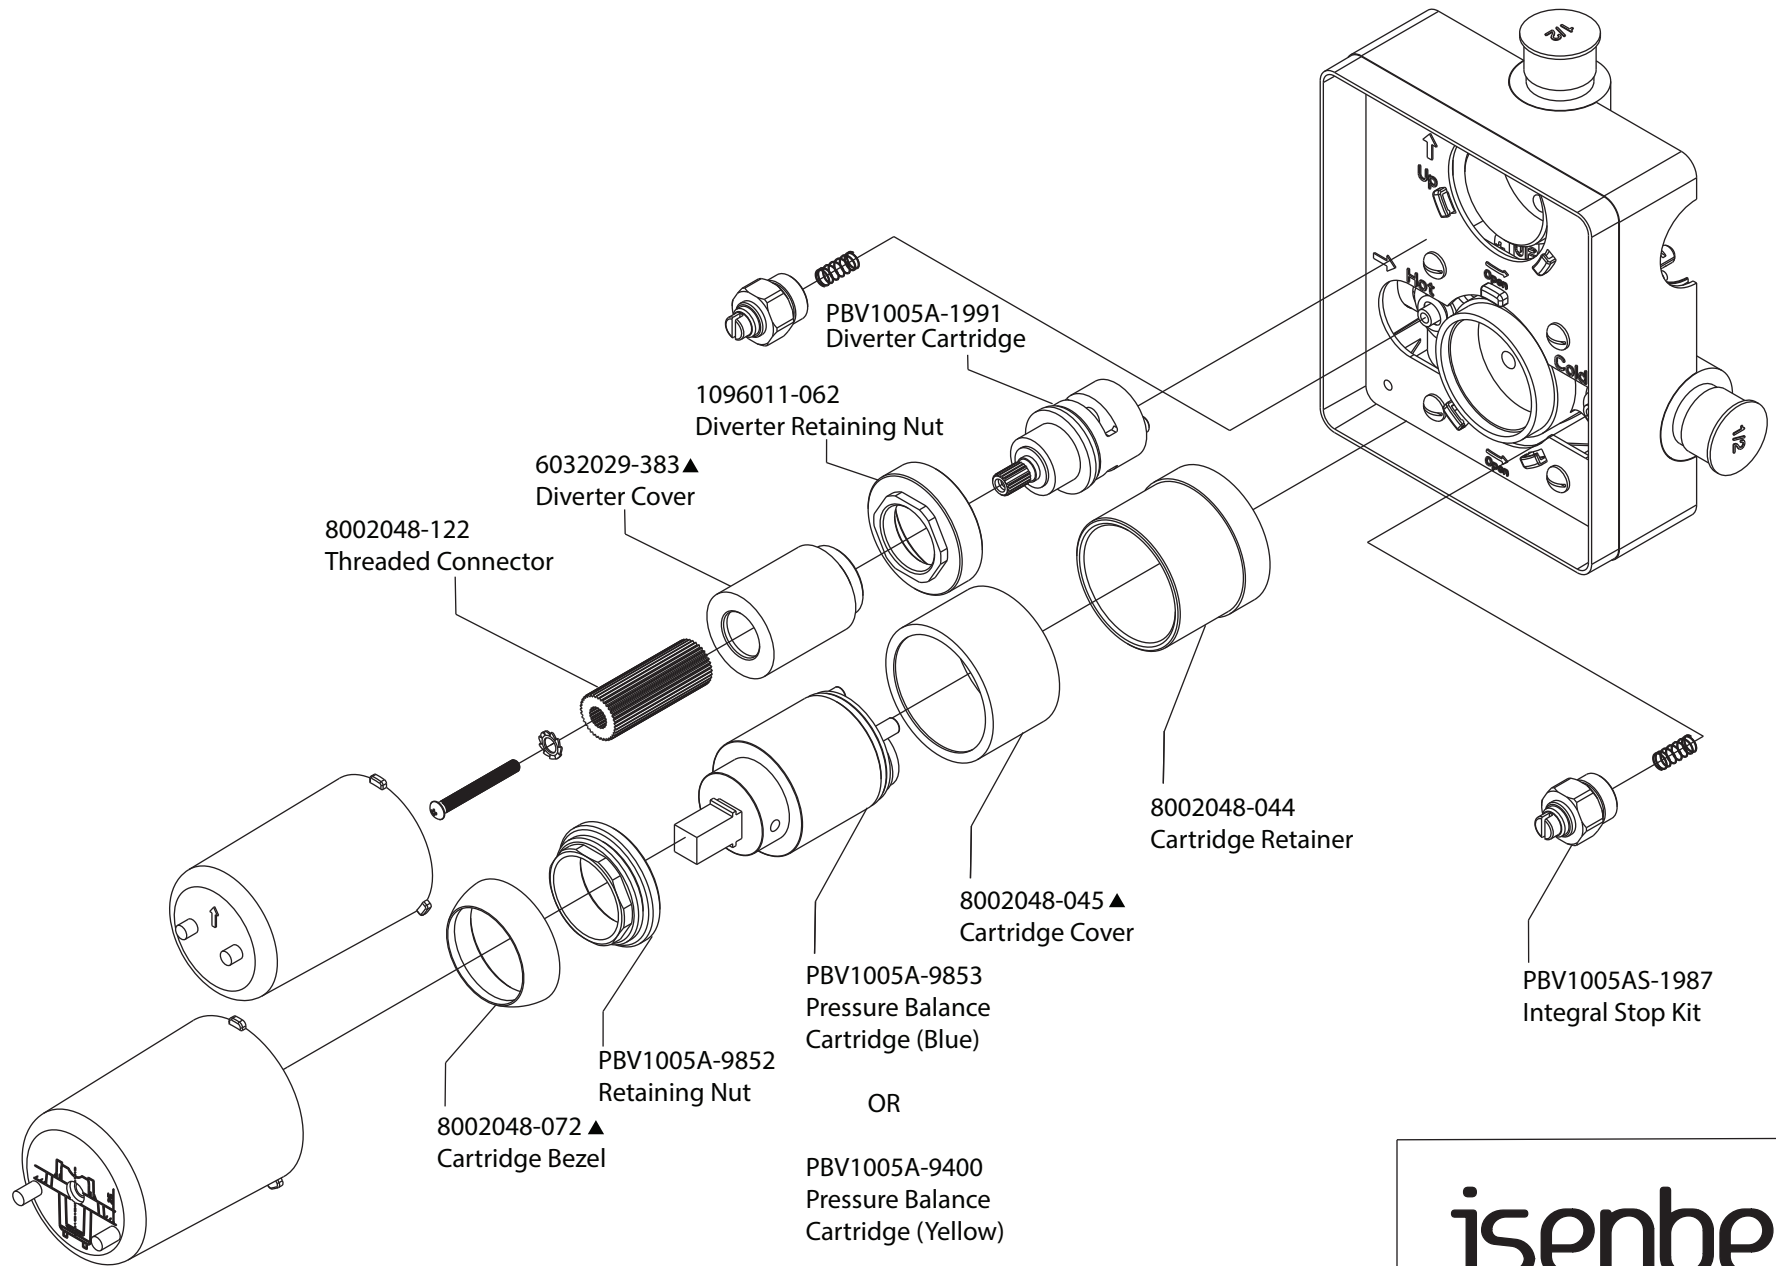

Product Parts Breakdown

isenberg
innovation+design

100.3350

Ver 2.53

Product Parts Breakdown

▲ Specify Finish

isenberg
innovation+design

HS1002A

Ver 2.53

Product Parts Breakdown

▲ Specify Finish

isenberg
innovation+design

HS1002SA

Ver 2.53

Product Parts Breakdown

isenberg
innovation+design

UF.2100T

Product Parts Breakdown

isenberg
innovation+design

PBV1005A

Product Parts Breakdown (Obsolete)

Product Parts Breakdown

▲ Specify Finish

isenberg
innovation+design

HS1004H

Ver 2.55

Product Parts Breakdown

isenberg
innovation+design

100.601001A

Product Parts Breakdown

isenberg
innovation+design

100.5502