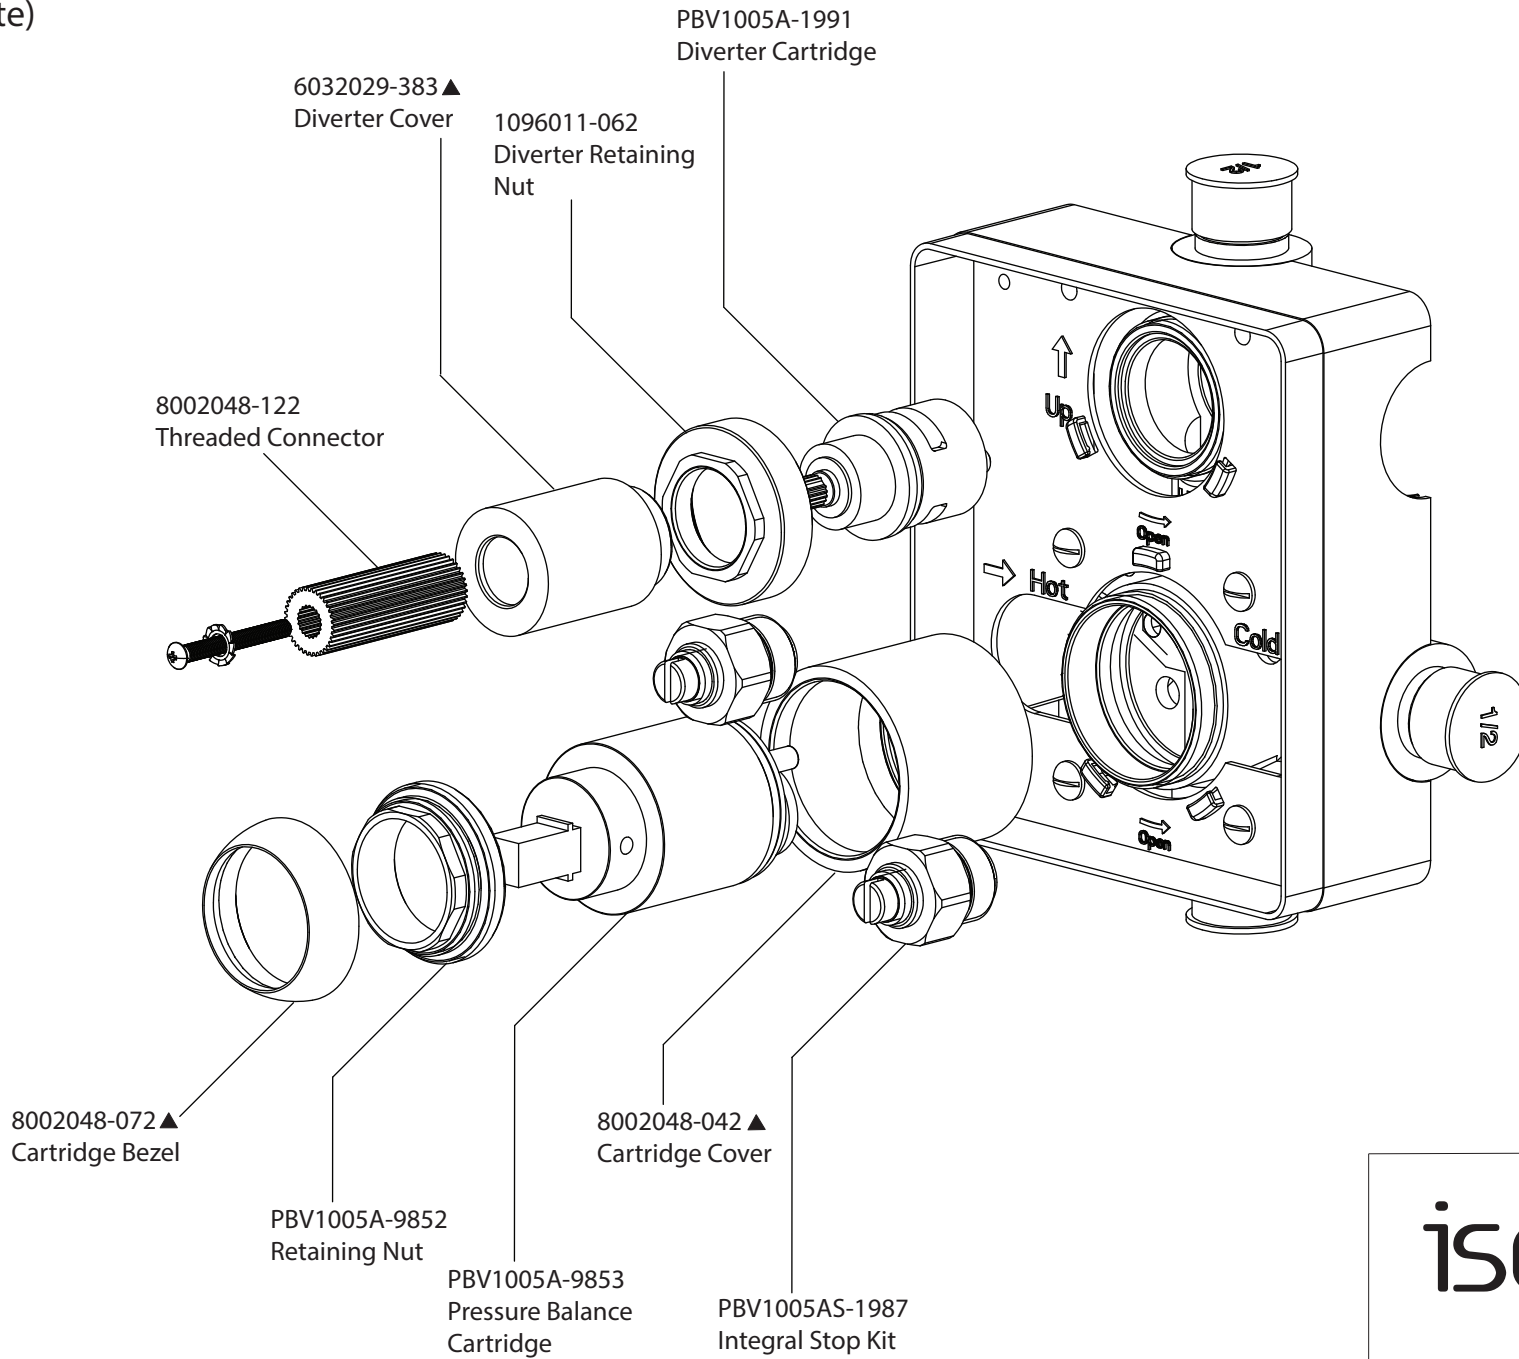

Ver 2.53

Product Parts Breakdown

▲ Specify Finish

isenberg
innovation+design

HS1002SA

Ver 2.53

Product Parts Breakdown

isenberg
innovation+design

UF.2100T

Product Parts Breakdown

isenberg
innovation+design

PBV1005A

Product Parts Breakdown (Obsolete)

Product Parts Breakdown

▲ Specify Finish

isenberg
innovation+design

HS1004H

Ver 2.55

Product Parts Breakdown

isenberg
innovation+design

100.601001A

Product Parts Breakdown

isenberg
innovation+design

100.5502