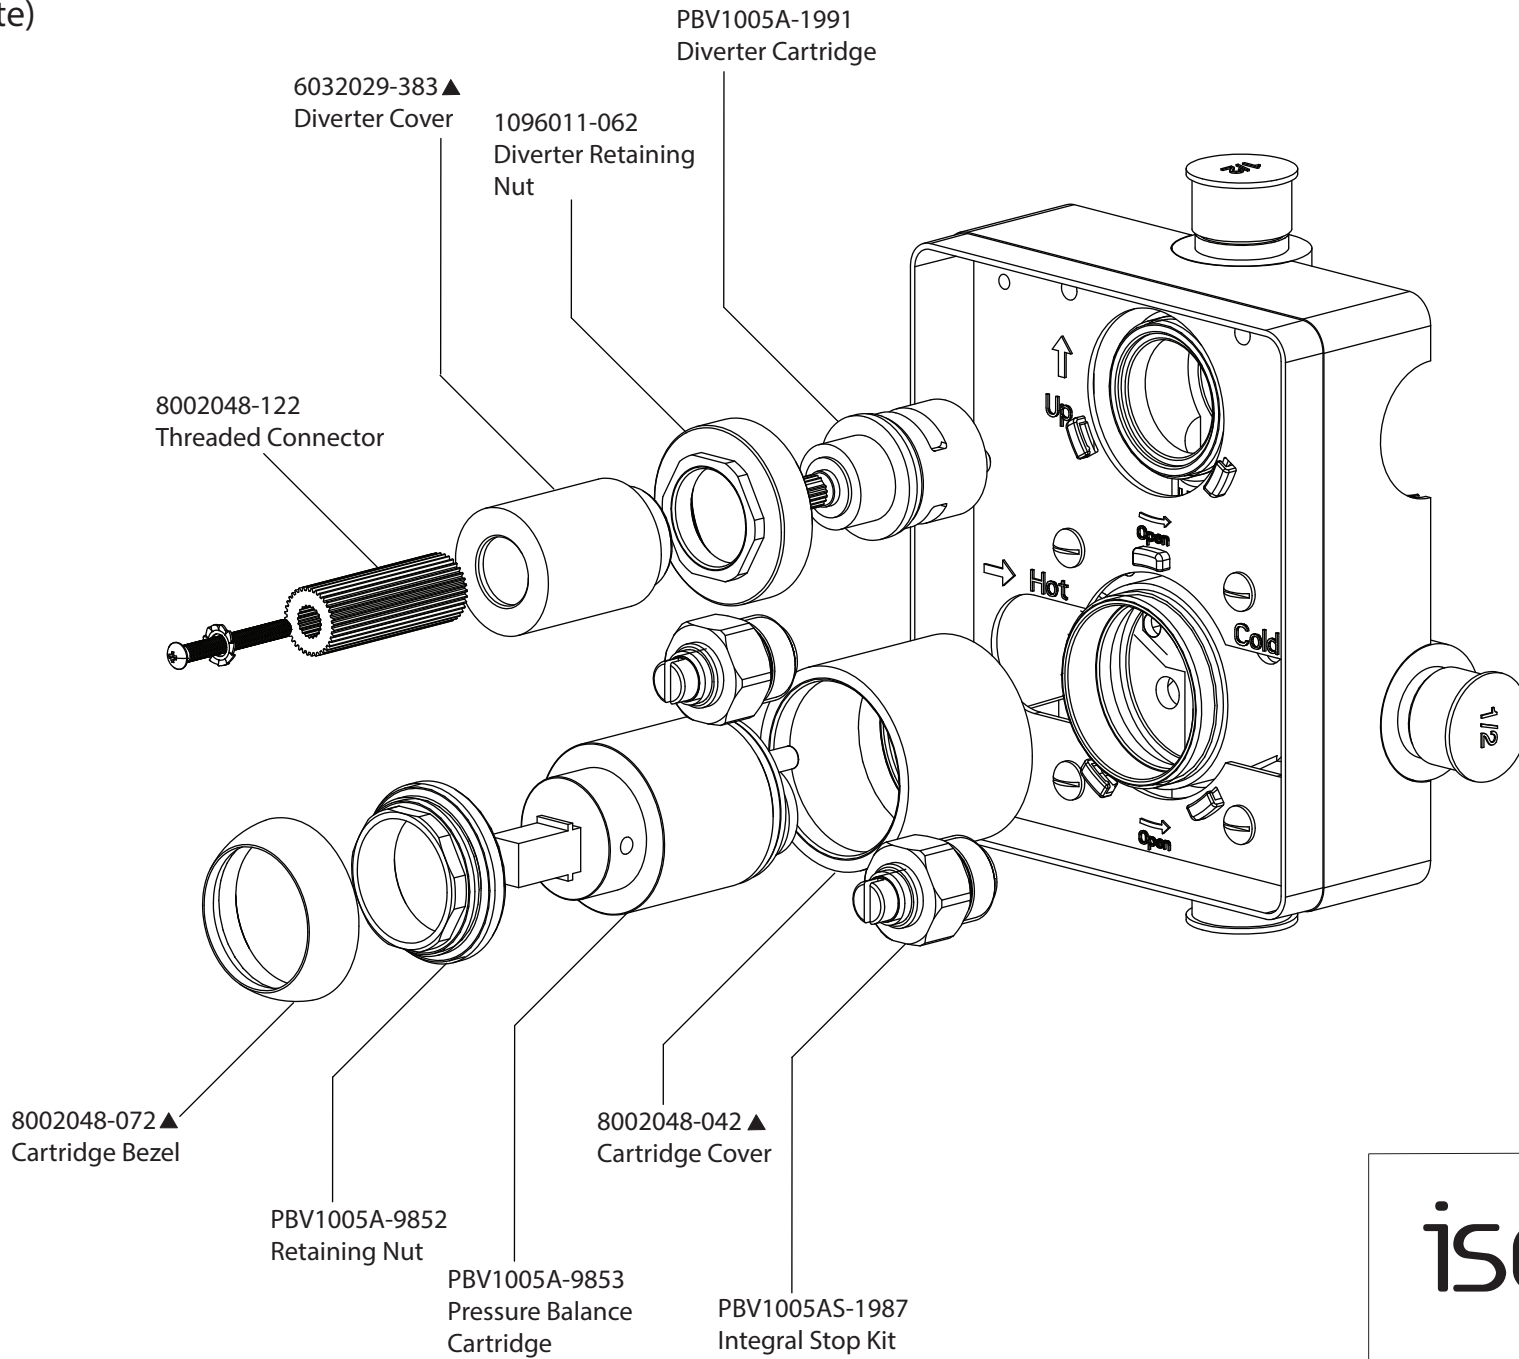

Product Parts Breakdown

isenberg
innovation+design

100.3400

Ver 2.53

Product Parts Breakdown

▲ Specify Finish

isenberg
innovation+design

HSB.6R

Ver 2.53

Product Parts Breakdown

▲ Specify Finish

isenberg
innovation+design

HS1030

Ver 2.53

Product Parts Breakdown

isenberg
innovation+design

UF.2100T

Product Parts Breakdown

isenberg
innovation+design

PBV1005A

Product Parts Breakdown (Obsolete)

Product Parts Breakdown

▲ Specify Finish

isenberg
innovation+design

HS1004H

Ver 2.55

Product Parts Breakdown

isenberg
innovation+design

100.601023A

Product Parts Breakdown

▲ Specify Finish

isenberg
innovation+design