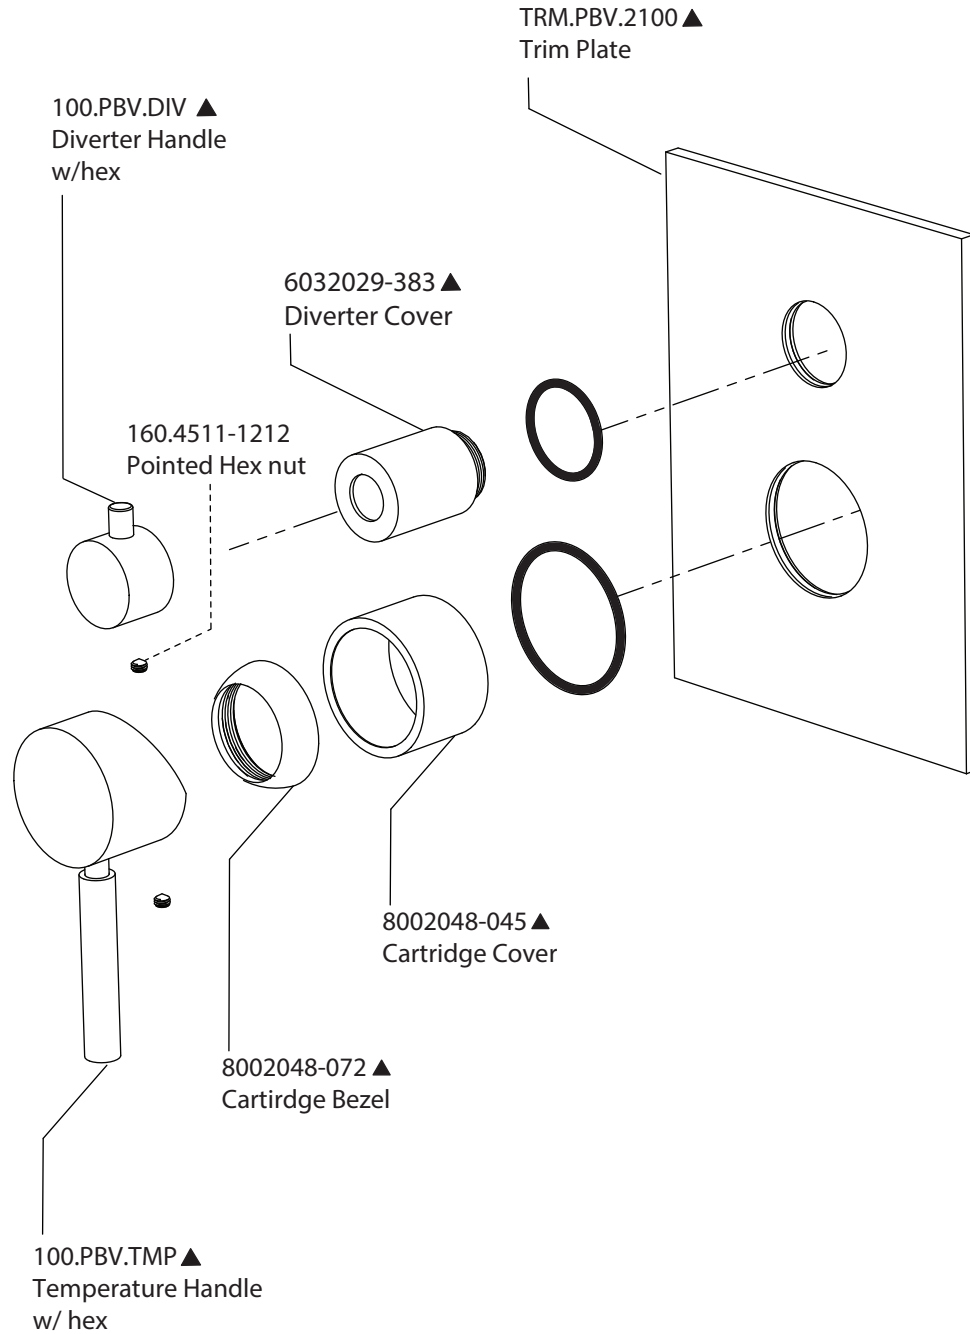

Product Parts Breakdown

isenberg
innovation+design

100.3400

Ver 2.53

Product Parts Breakdown

▲ Specify Finish

isenberg
innovation+design

HSB.6R

Ver 2.53

Product Parts Breakdown

▲ Specify Finish

isenberg
innovation+design

HS1030

Ver 2.53

Product Parts Breakdown

isenberg
innovation+design

UF.2100T

Product Parts Breakdown

isenberg
innovation+design

PBV1005A

Product Parts Breakdown (Obsolete)

Product Parts Breakdown

▲ Specify Finish

isenberg
innovation+design

HS1004H

Ver 2.55

Product Parts Breakdown

isenberg
innovation+design

100.601023A

Product Parts Breakdown

▲ Specify Finish

isenberg
innovation+design