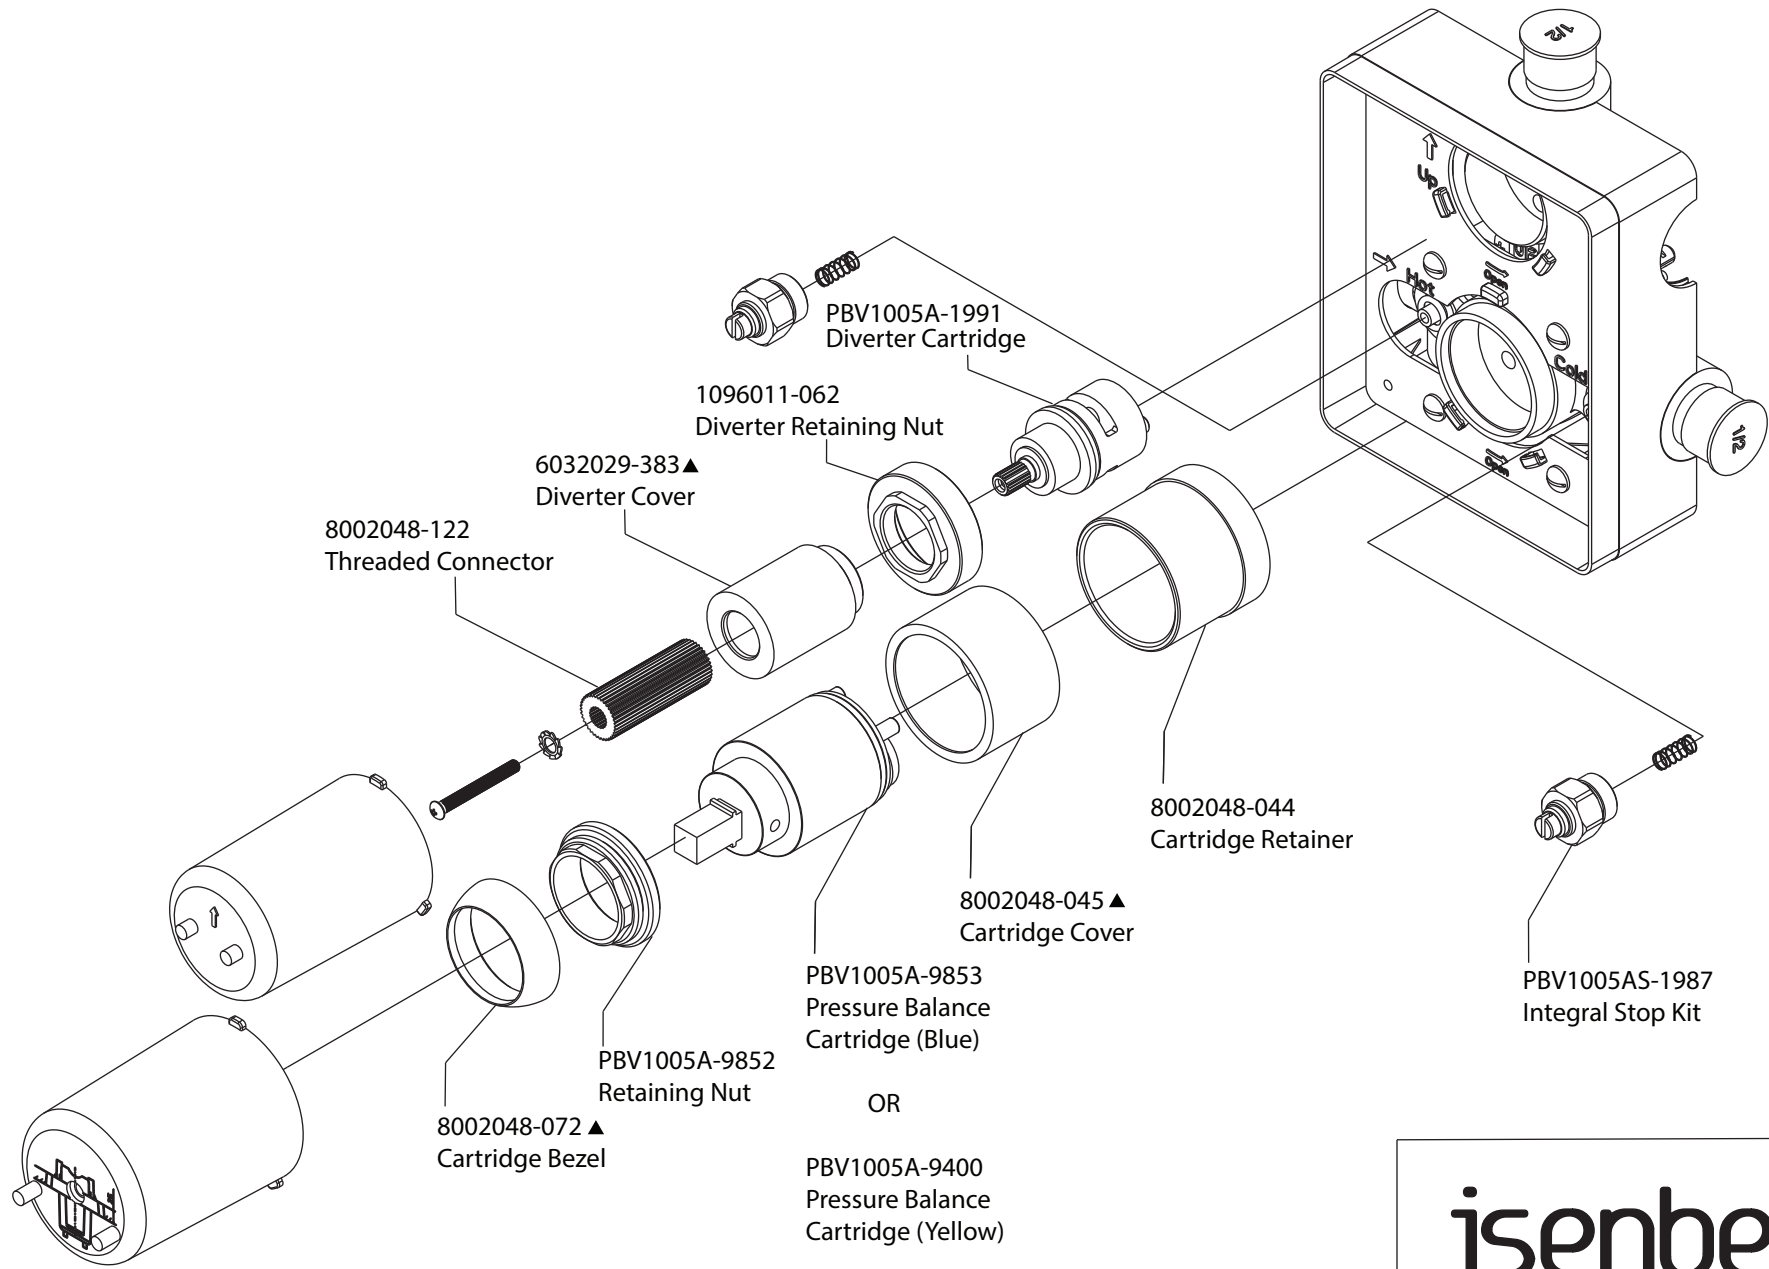

Product Parts Breakdown

isenberg
innovation+design

100.3400

Ver 2.53

Product Parts Breakdown

▲ Specify Finish

isenberg
innovation+design

HSB.6R

Ver 2.53

Product Parts Breakdown

▲ Specify Finish

isenberg
innovation+design

HS1030

Ver 2.53

Product Parts Breakdown

isenberg
innovation+design

UF.2100T

Product Parts Breakdown

isenberg
innovation+design

PBV1005A

Product Parts Breakdown (Obsolete)

Product Parts Breakdown

▲ Specify Finish

isenberg
innovation+design

HS1004H

Ver 2.55

Product Parts Breakdown

isenberg
innovation+design

100.601023A

Product Parts Breakdown

▲ Specify Finish

isenberg
innovation+design