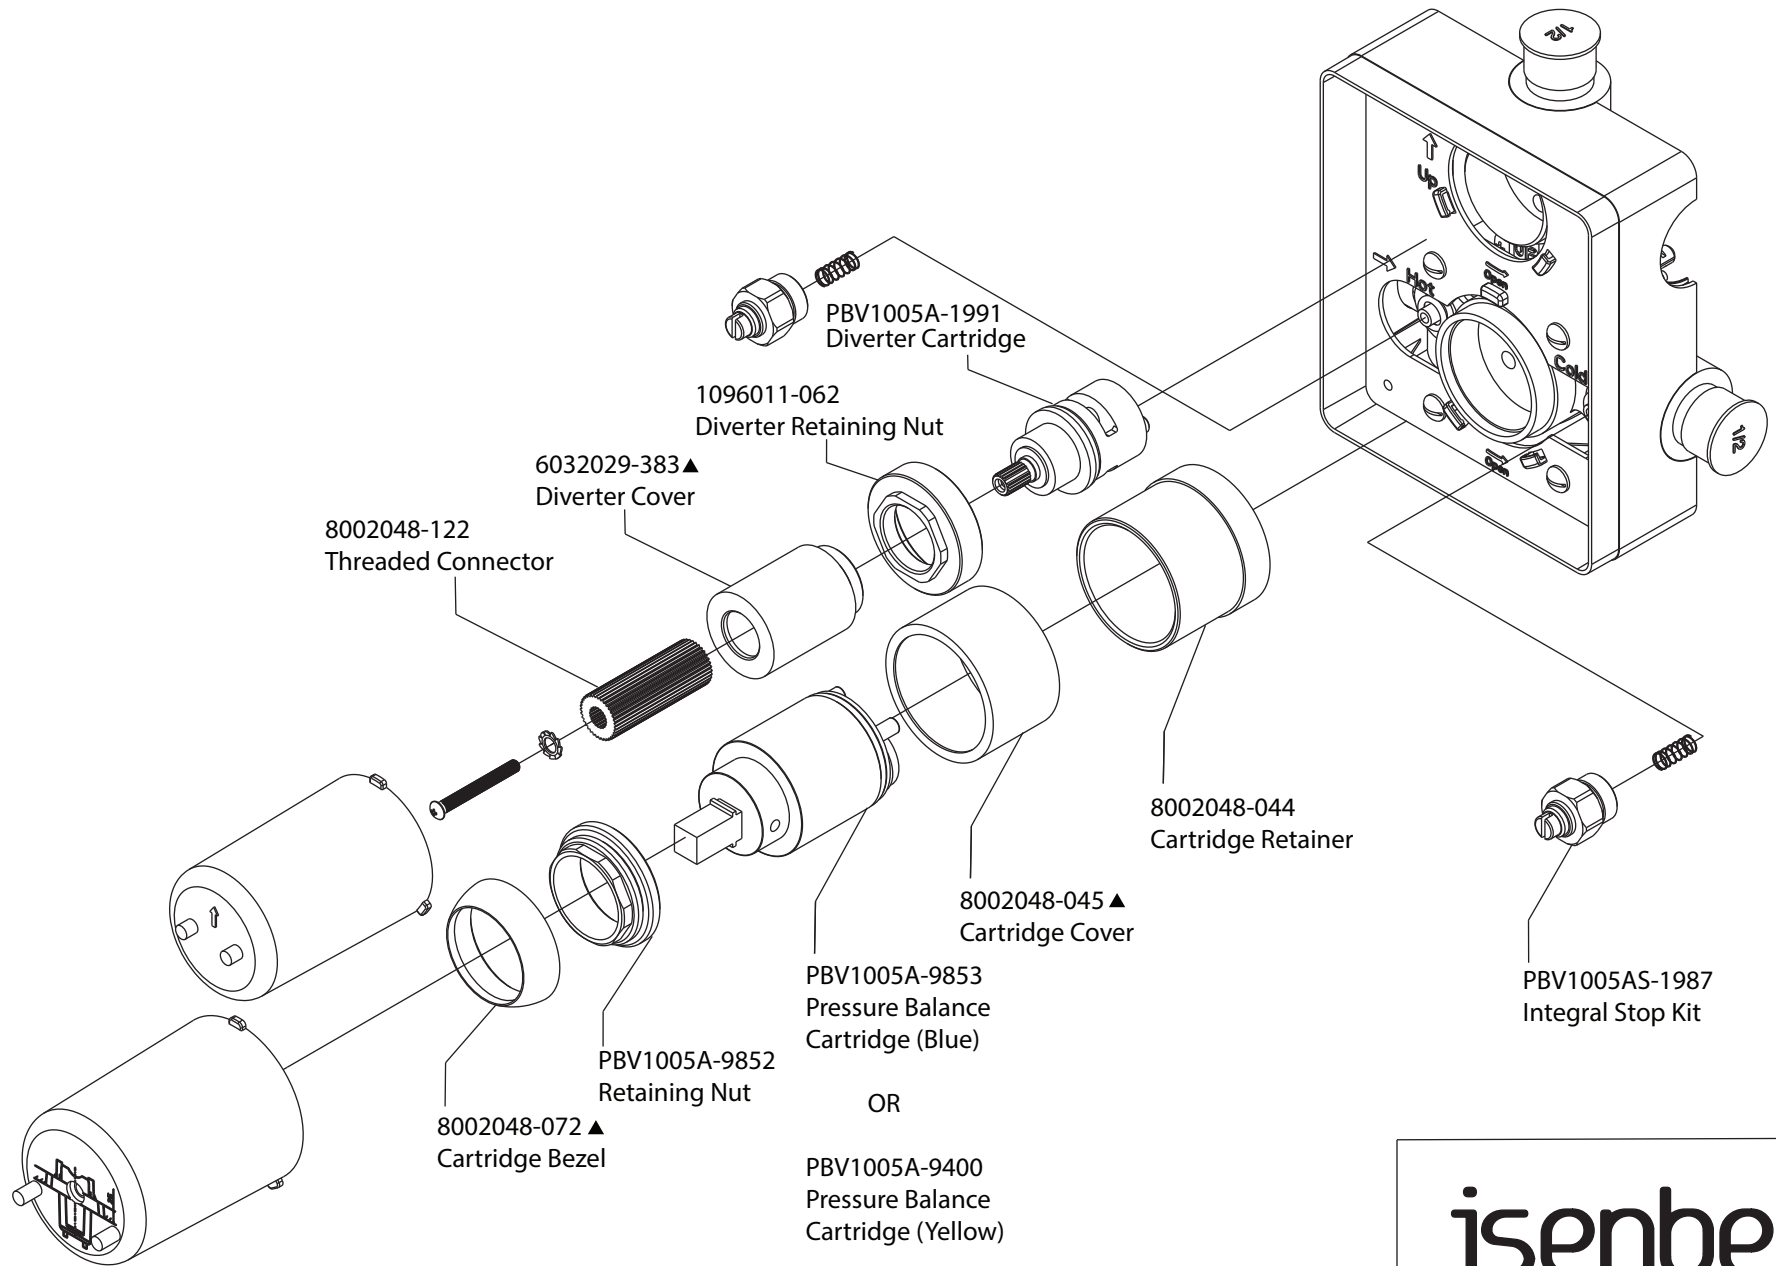

Product Parts Breakdown

isenberg
innovation+design

100.3450

Ver 2.53

Product Parts Breakdown

▲ Specify Finish

isenberg
innovation+design

HS1002A

Ver 2.53

Product Parts Breakdown

▲ Specify Finish

isenberg
innovation+design

HS1012SA

Ver 2.53

Product Parts Breakdown

isenberg
innovation+design

UF.2100T

Product Parts Breakdown

isenberg
innovation+design

PBV1005A

Product Parts Breakdown (Obsolete)

Product Parts Breakdown

▲ Specify Finish

isenberg
innovation+design

HS1004H

Ver 2.55

Product Parts Breakdown

isenberg
innovation+design

100.601023A

Ver 2.54

Product Parts Breakdown

▲ Specify Finish