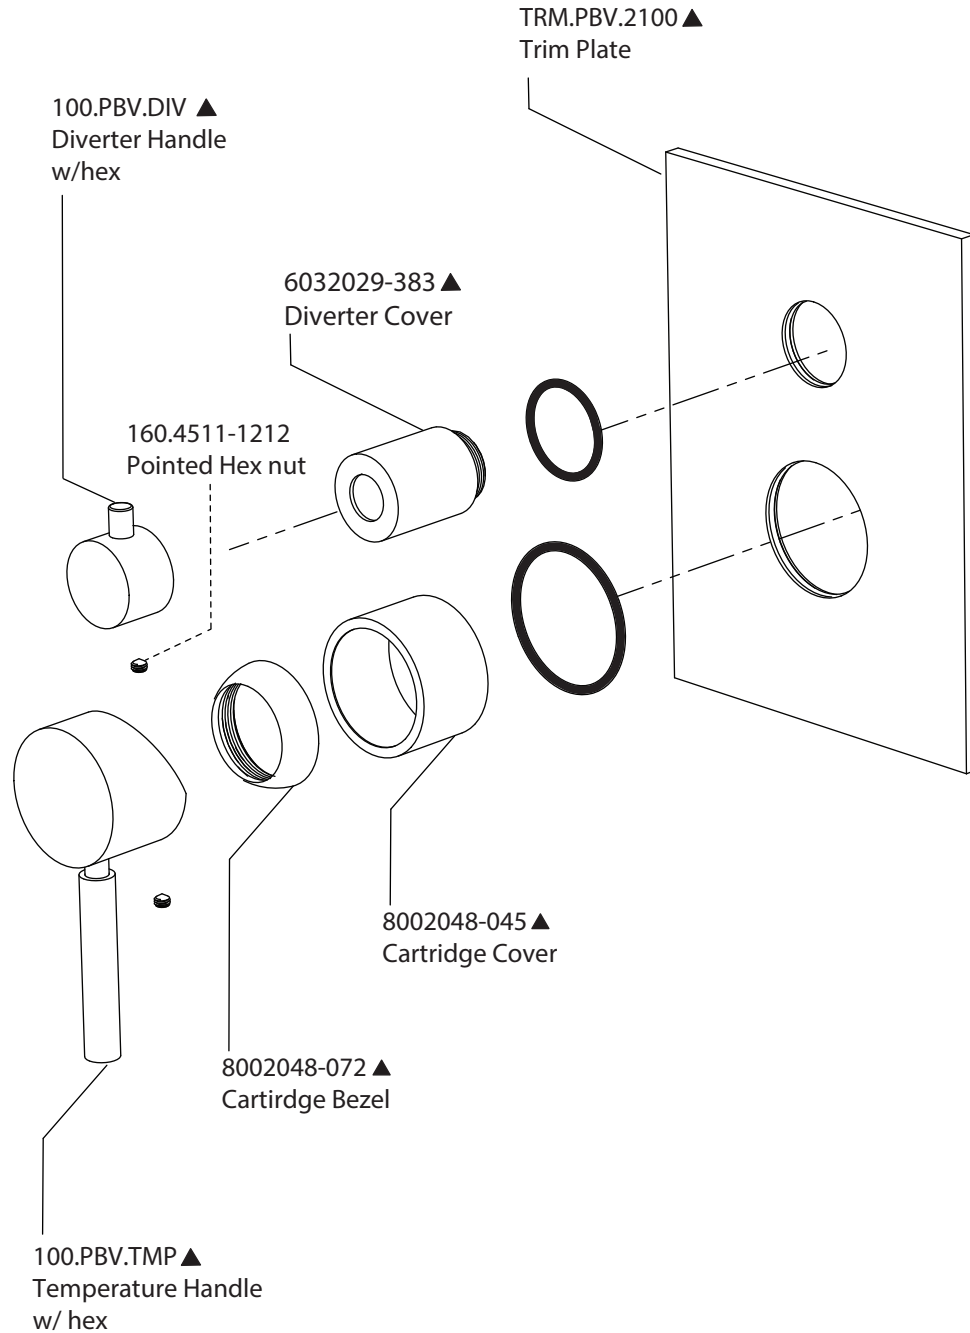

Product Parts Breakdown

isenberg
innovation+design

100.3450

Ver 2.53

Product Parts Breakdown

▲ Specify Finish

isenberg
innovation+design

HS1002A

Ver 2.53

Product Parts Breakdown

▲ Specify Finish

isenberg
innovation+design

HS1012SA

Ver 2.53

Product Parts Breakdown

isenberg
innovation+design

UF.2100T

Product Parts Breakdown

isenberg
innovation+design

PBV1005A

Product Parts Breakdown (Obsolete)

Product Parts Breakdown

▲ Specify Finish

isenberg
innovation+design

HS1004H

Ver 2.55

Product Parts Breakdown

isenberg
innovation+design

100.601023A

Ver 2.54

Product Parts Breakdown

▲ Specify Finish