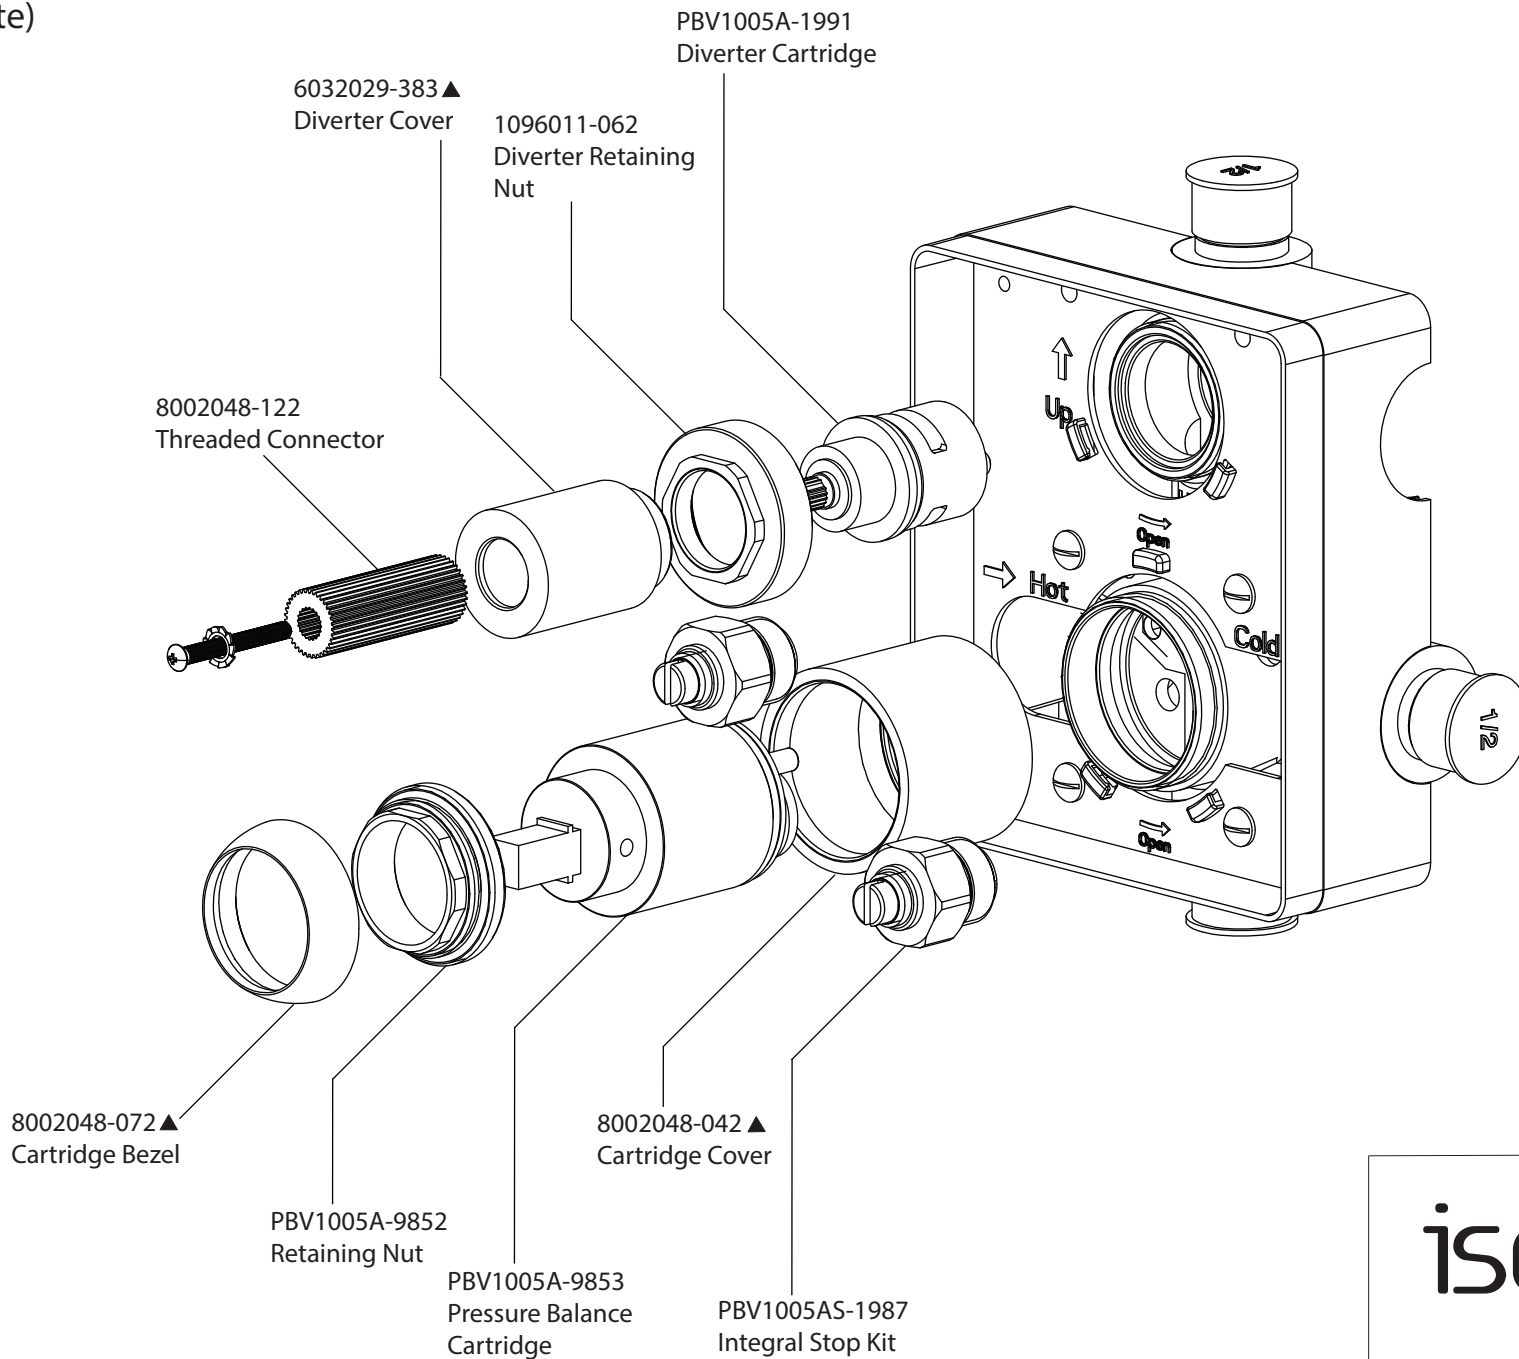

Ver 2.53

Product Parts Breakdown

▲ Specify Finish

isenberg
innovation+design

HS1012SA

Ver 2.53

Product Parts Breakdown

isenberg
innovation+design

UF.2100T

Product Parts Breakdown

isenberg
innovation+design

PBV1005A

Product Parts Breakdown (Obsolete)

Product Parts Breakdown

▲ Specify Finish

isenberg
innovation+design

HS1004H

Ver 2.55

Product Parts Breakdown

isenberg
innovation+design

100.601023A

Ver 2.54

Product Parts Breakdown

▲ Specify Finish