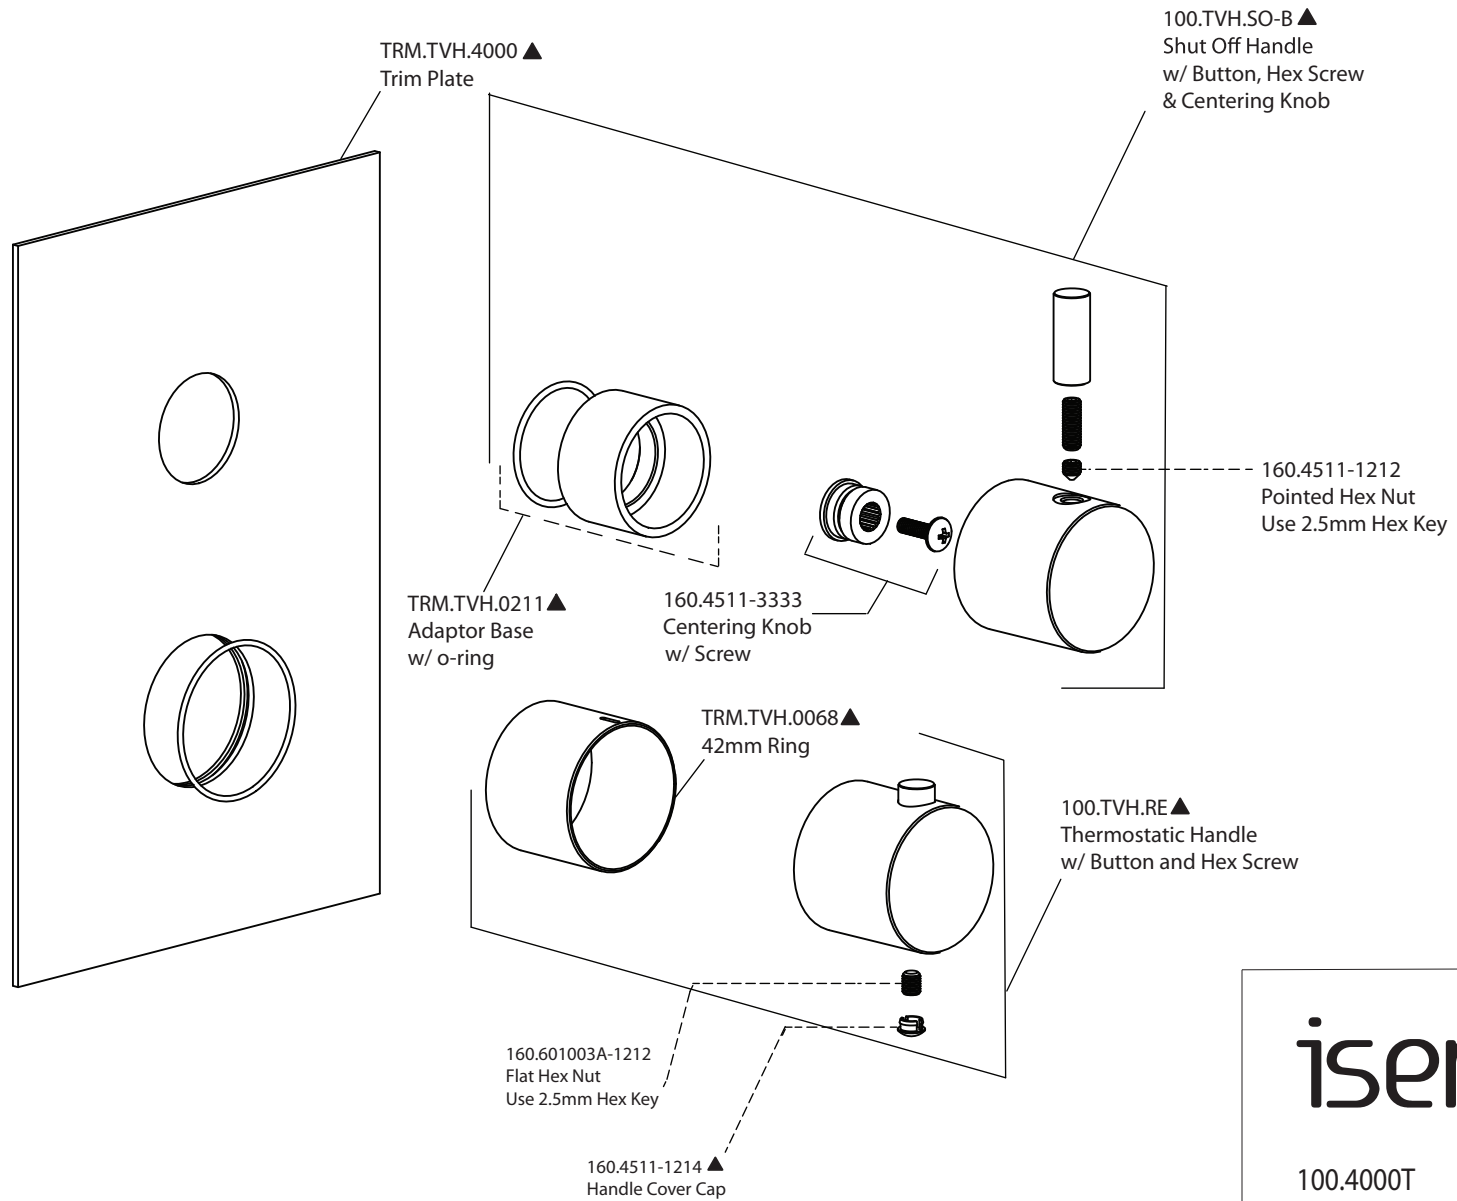

# Product Parts Breakdown

**isenberg**  
innovation+design

100.4000T