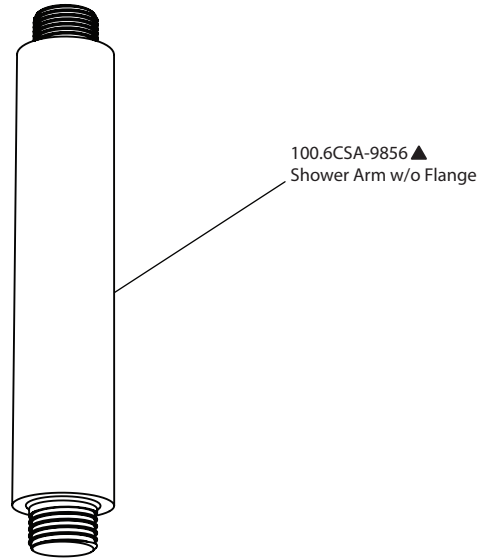

Product Parts Breakdown

isenberg
innovation+design

100.6CSA

Ver 2.53