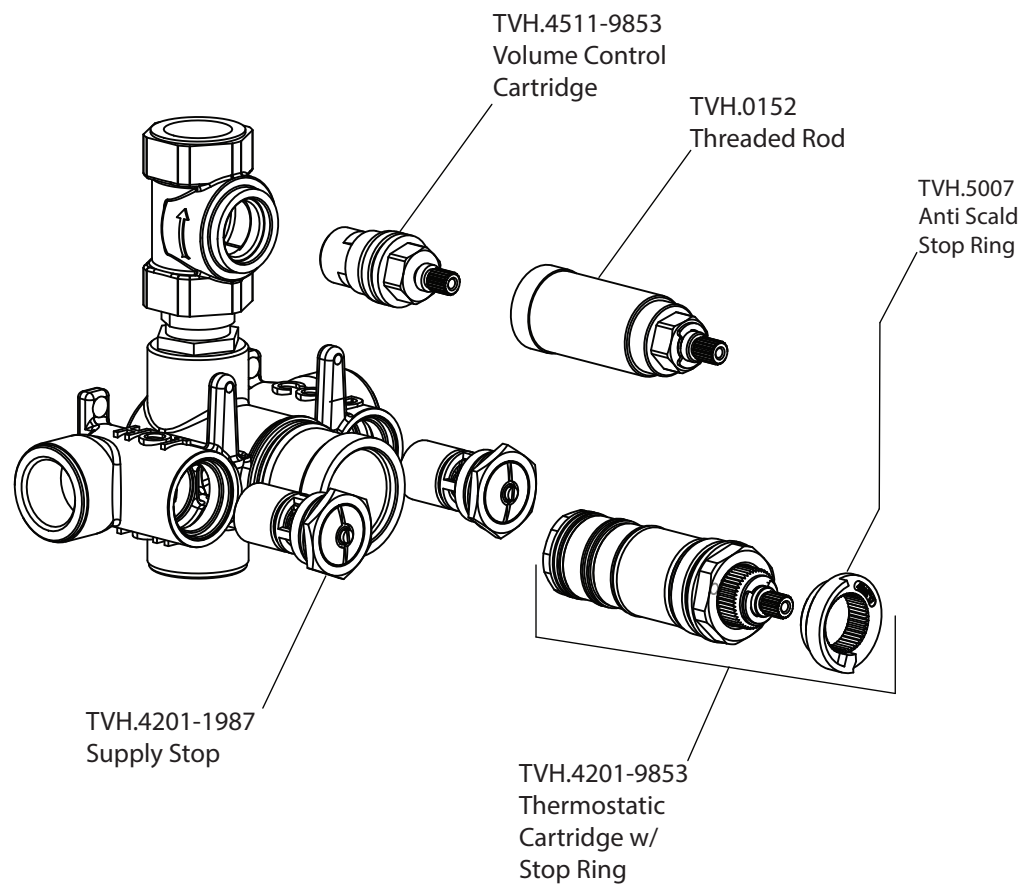

Product Parts Breakdown

Product Parts Breakdown

▲ Specify Finish

isenberg
innovation+design

HS1002A

Ver 2.53

Product Parts Breakdown

▲ Specify Finish

isenberg
innovation+design

HS1012SA

Ver 2.53

Product Parts Breakdown

isenberg
innovation+design

100.4000T

Product Parts Breakdown

isenberg
innovation+design

TVH.4101

Ver 2.53