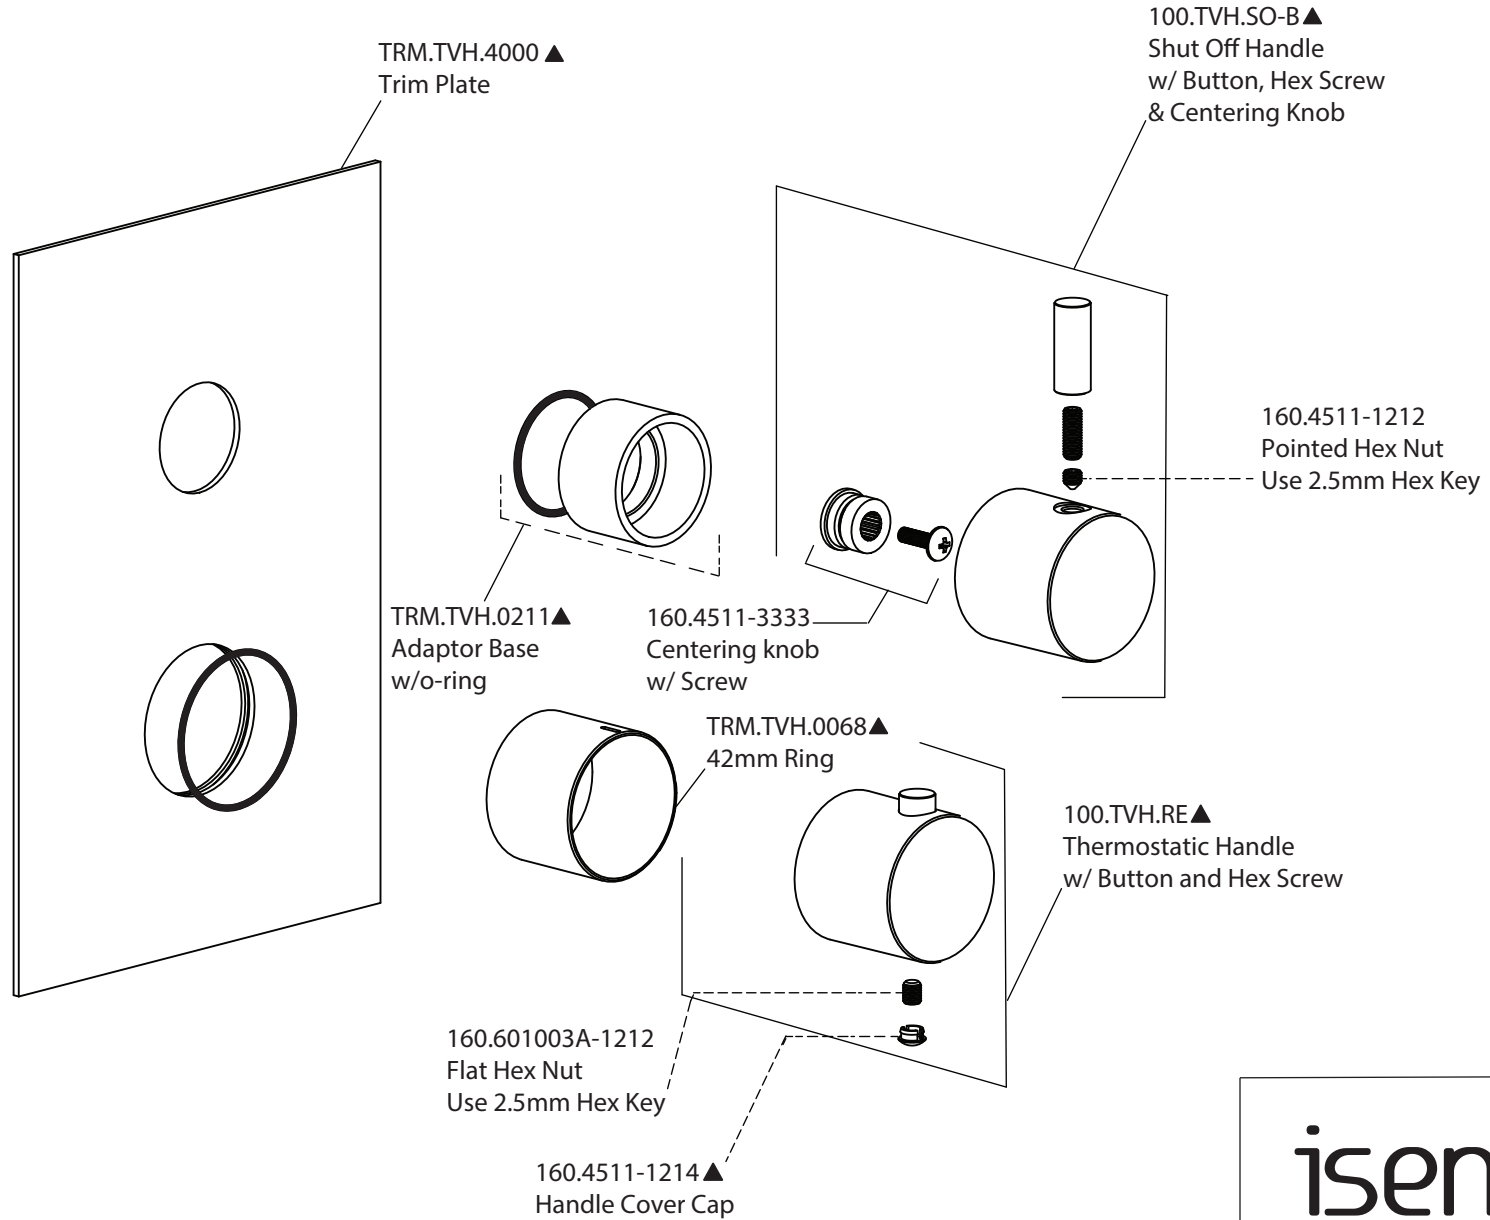

Product Parts Breakdown

isenberg
innovation+design

100.7050

Product Parts Breakdown

▲ Specify Finish

HS1002A
Shower Head

isenberg
innovation+design

HS1002A

Ver 2.53

Product Parts Breakdown

▲ Specify Finish

isenberg
innovation+design

HS1012SA

Ver 2.53

Product Parts Breakdown

isenberg
innovation+design

100.4000T

Product Parts Breakdown

isenberg
innovation+design

TVH.4420F

Ver 2.54

Product Parts Breakdown

▲ Specify Finish

isenberg
innovation+design

HS1004H

Ver 2.55

Product Parts Breakdown

▲ Specify Finish

isenberg
innovation+design

HS8008

Ver 2.54

Product Parts Breakdown