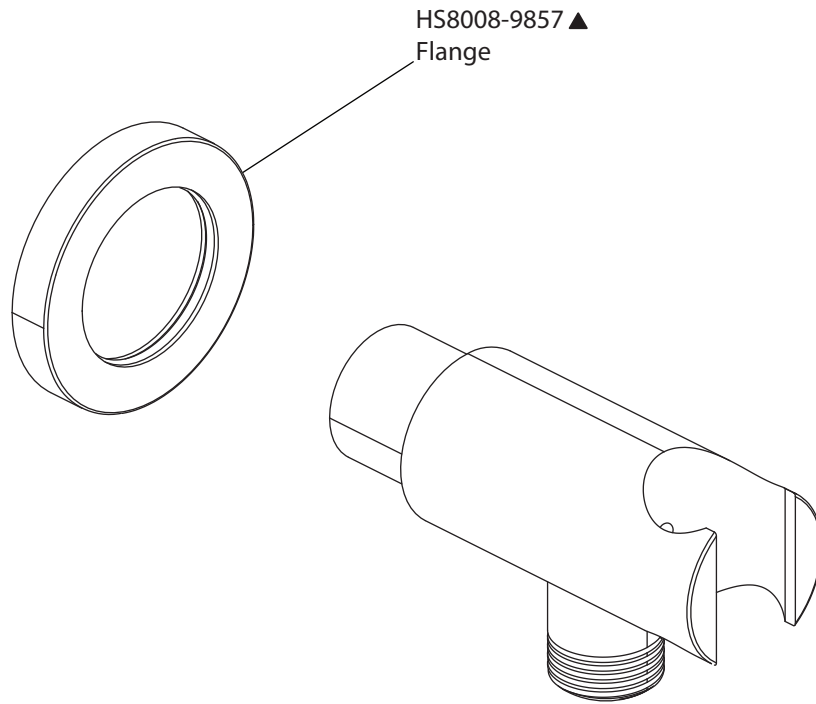

Product Parts Breakdown

isenberg
innovation+design

100.7050

Product Parts Breakdown

▲ Specify Finish

HS1002A
Shower Head

isenberg
innovation+design

HS1002A

Ver 2.53

Product Parts Breakdown

▲ Specify Finish

isenberg
innovation+design

HS1012SA

Ver 2.53

Product Parts Breakdown

isenberg
innovation+design

100.4000T

Product Parts Breakdown

isenberg
innovation+design

TVH.4420F

Ver 2.54

Product Parts Breakdown

▲ Specify Finish

isenberg
innovation+design

HS1004H

Ver 2.55

Product Parts Breakdown

▲ Specify Finish

isenberg
innovation+design

HS8008

Ver 2.54

Product Parts Breakdown