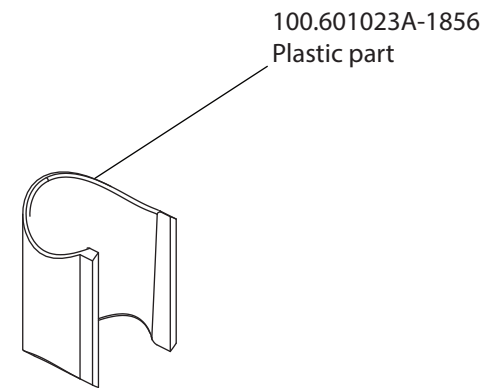

Product Parts Breakdown

isenberg
innovation+design

100.7050

Product Parts Breakdown

▲ Specify Finish

HS1002A
Shower Head

isenberg
innovation+design

HS1002A

Ver 2.53

Product Parts Breakdown

▲ Specify Finish

isenberg
innovation+design

HS1012SA

Ver 2.53

Product Parts Breakdown

isenberg
innovation+design

100.4000T

Product Parts Breakdown

isenberg
innovation+design

TVH.4420F

Ver 2.54

Product Parts Breakdown

▲ Specify Finish

isenberg
innovation+design

HS1004H

Ver 2.55

Product Parts Breakdown

▲ Specify Finish

isenberg
innovation+design

HS8008

Ver 2.54

Product Parts Breakdown