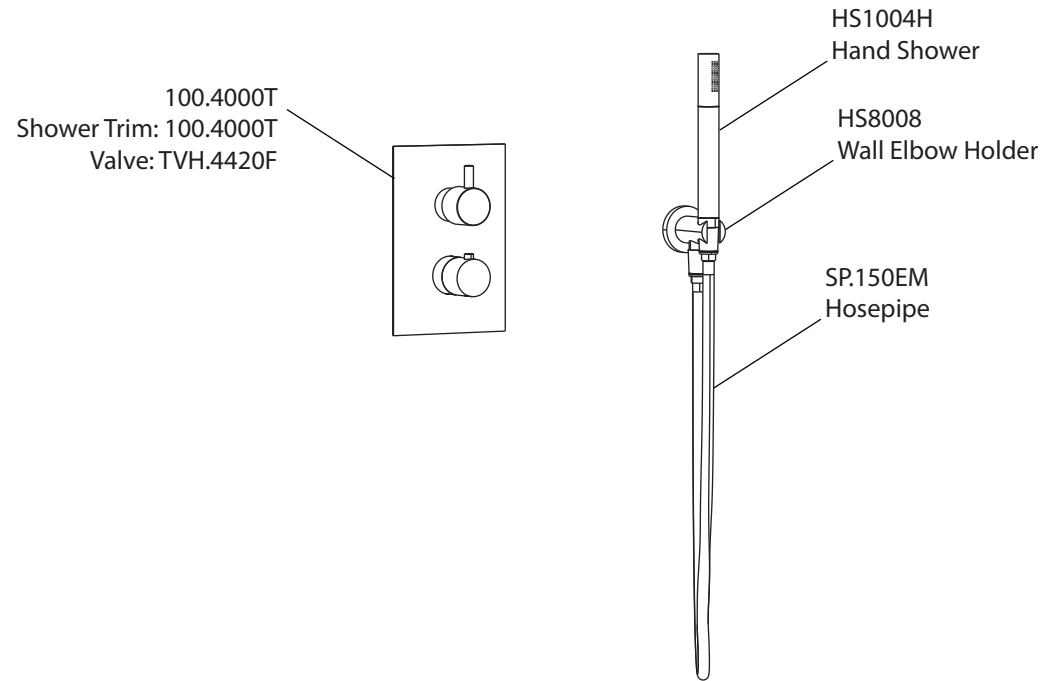

Product Parts Breakdown

isenberg
innovation+design

100.7050

Product Parts Breakdown

▲ Specify Finish

HS1002A
Shower Head

isenberg
innovation+design

HS1002A

Ver 2.53

Product Parts Breakdown

▲ Specify Finish

isenberg
innovation+design

HS1012SA

Ver 2.53

Product Parts Breakdown

isenberg
innovation+design

100.4000T

Product Parts Breakdown

isenberg
innovation+design

TVH.4420F

Ver 2.54

Product Parts Breakdown

▲ Specify Finish

isenberg
innovation+design