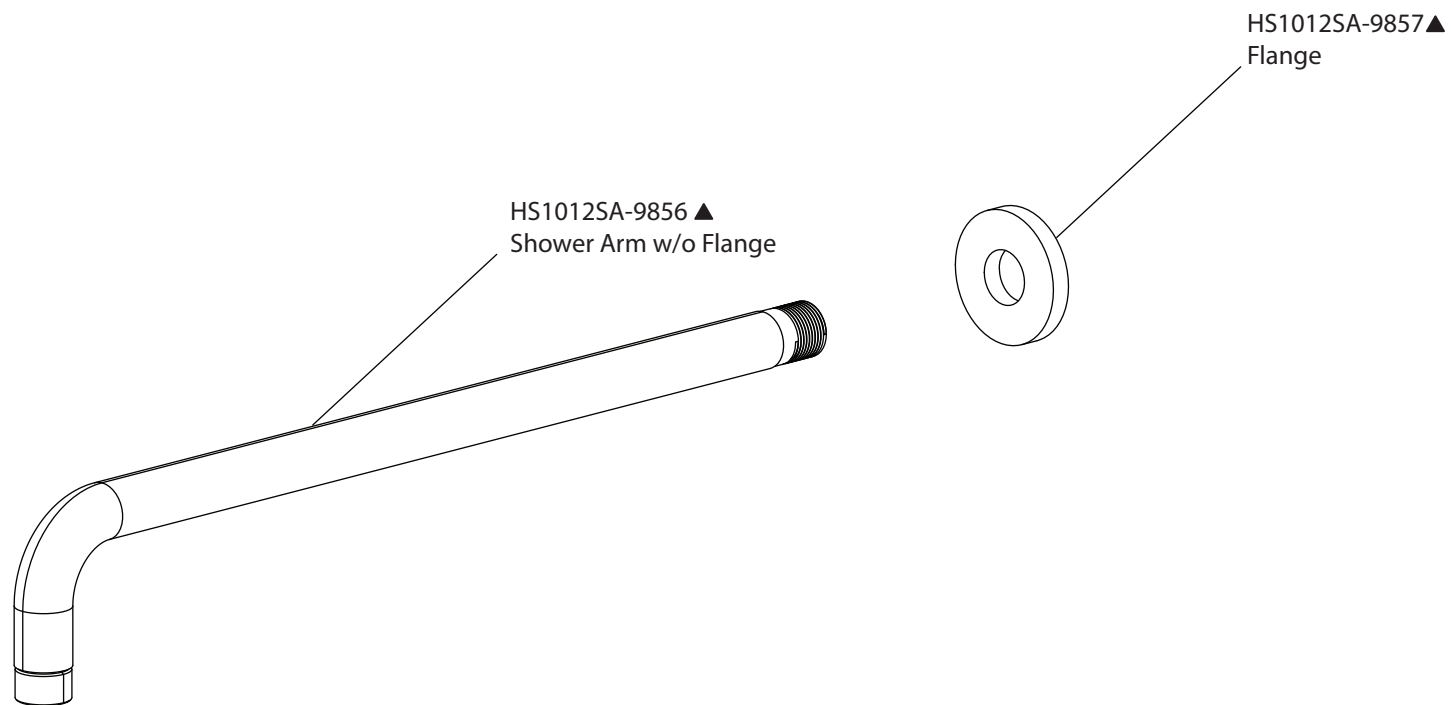

Product Parts Breakdown

isenberg
innovation+design

100.7050

Product Parts Breakdown

▲ Specify Finish

HS1002A
Shower Head

isenberg
innovation+design

HS1002A

Ver 2.53

Product Parts Breakdown

▲ Specify Finish

isenberg
innovation+design

HS1012SA

Ver 2.53

Product Parts Breakdown

isenberg
innovation+design

100.4000T

Product Parts Breakdown

isenberg
innovation+design

TVH.4420F

Ver 2.54

Product Parts Breakdown

▲ Specify Finish

isenberg
innovation+design

HS1004H

Ver 2.55

Product Parts Breakdown

▲ Specify Finish

isenberg
innovation+design

HS8008

Ver 2.54

Product Parts Breakdown