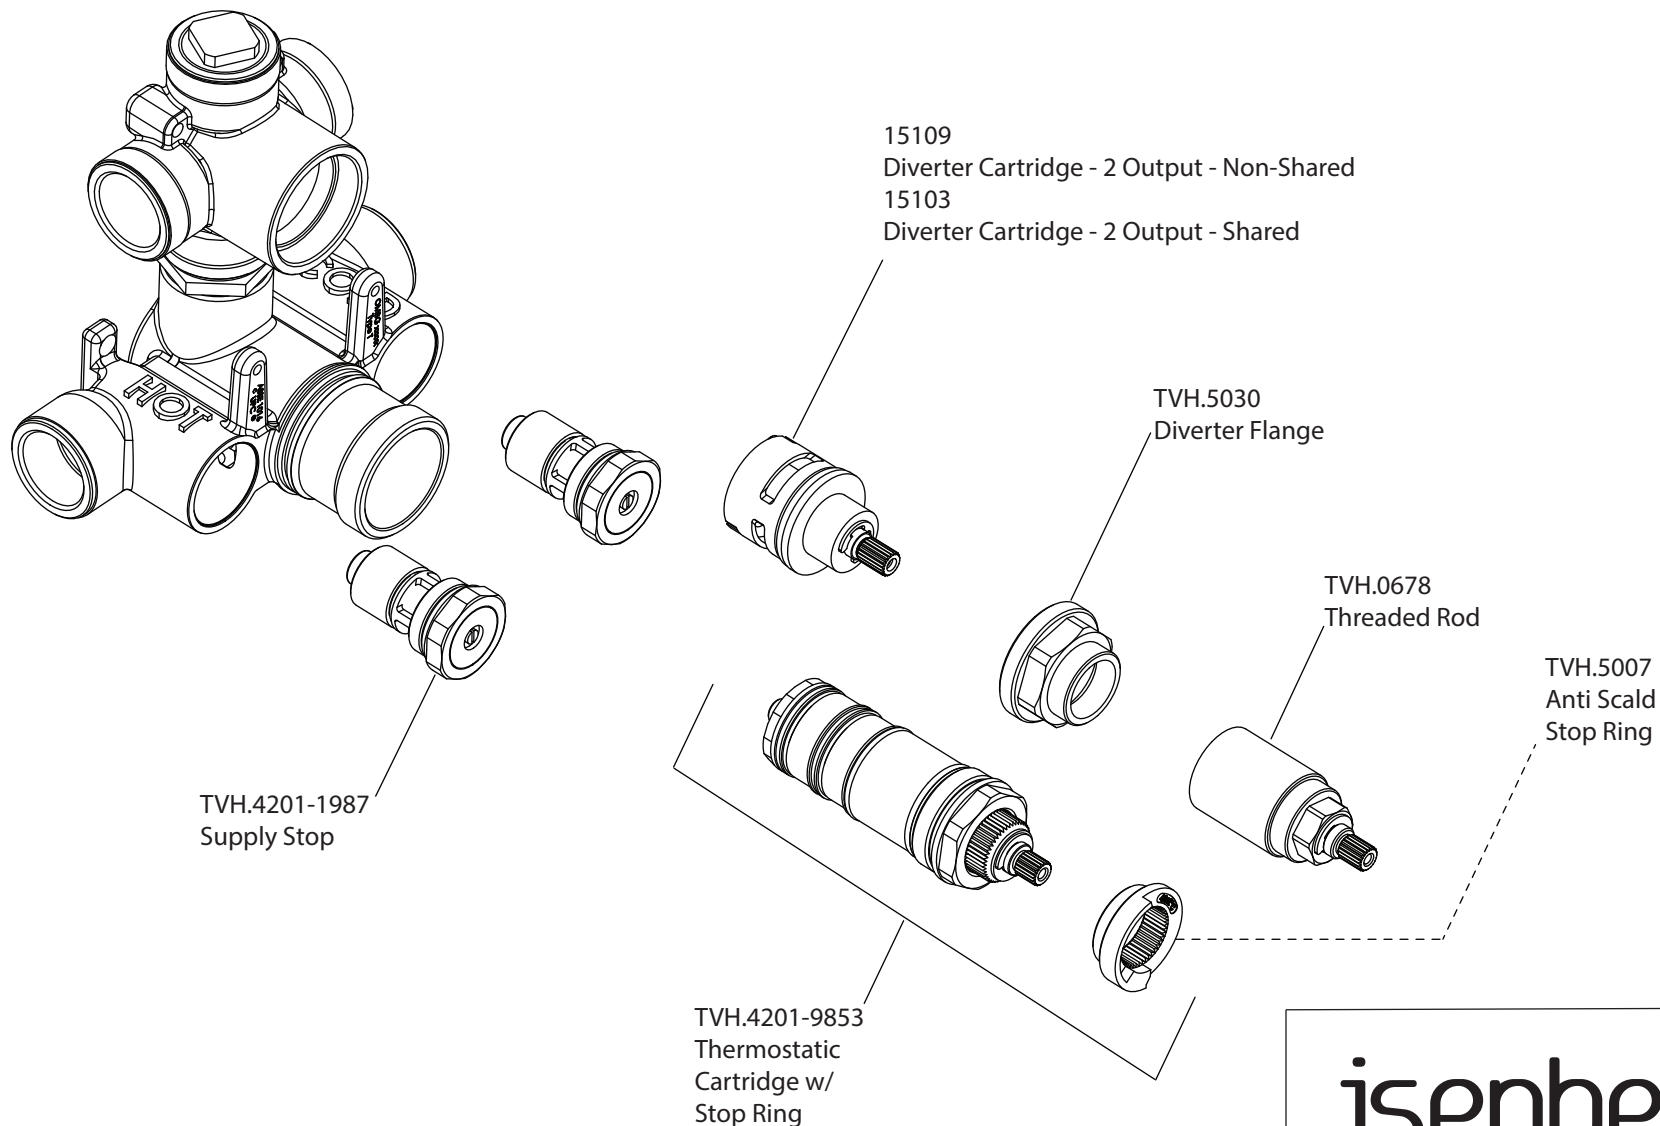

Product Parts Breakdown

isenberg
innovation+design

100.7050

Product Parts Breakdown

▲ Specify Finish

HS1002A
Shower Head

isenberg
innovation+design

HS1002A

Ver 2.53

Product Parts Breakdown

▲ Specify Finish

isenberg
innovation+design

HS1012SA

Ver 2.53

Product Parts Breakdown

isenberg
innovation+design

100.4000T

Product Parts Breakdown

isenberg
innovation+design

TVH.4420F

Ver 2.54

Product Parts Breakdown

▲ Specify Finish

isenberg
innovation+design

HS1004H

Ver 2.55

Product Parts Breakdown

▲ Specify Finish

isenberg
innovation+design

HS8008

Ver 2.54

Product Parts Breakdown