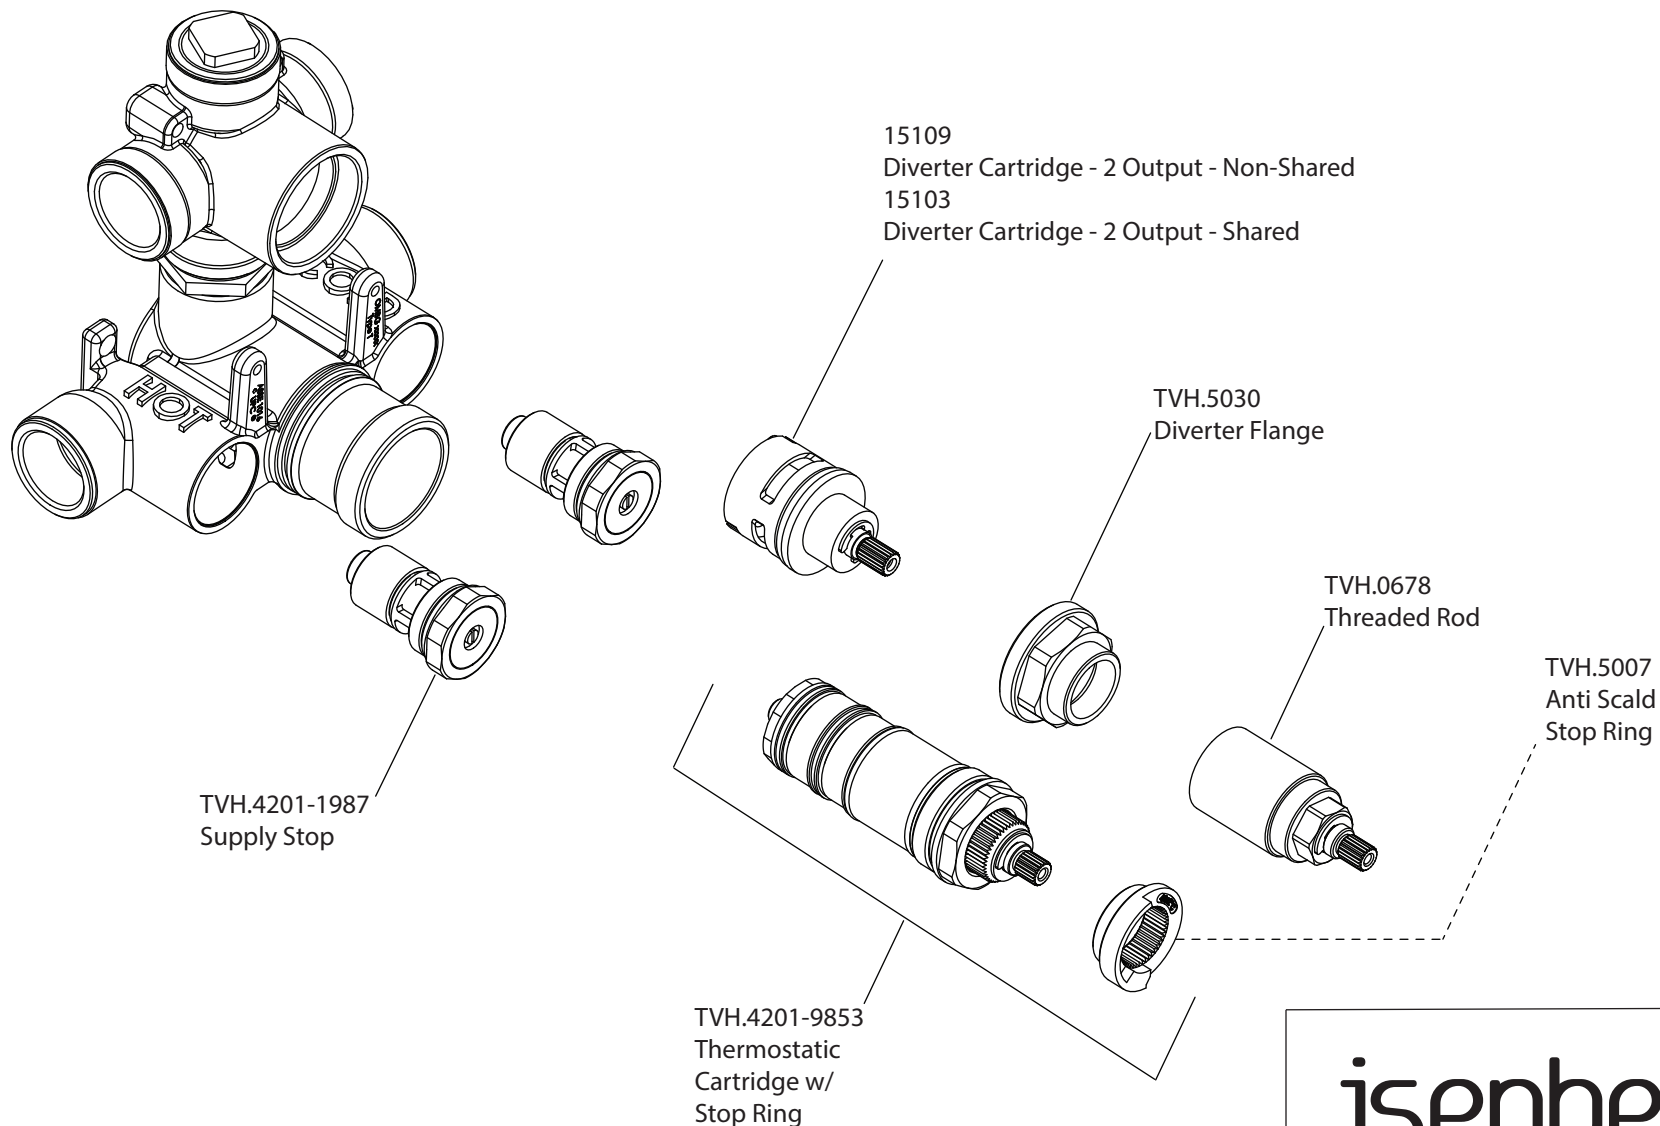

Product Parts Breakdown

isenberg
innovation+design

100.7100

Product Parts Breakdown

▲ Specify Finish

isenberg
innovation+design

HS1002A

Ver 2.53

Product Parts Breakdown

▲ Specify Finish

isenberg
innovation+design

HS1012SA

Ver 2.53

Product Parts Breakdown

isenberg
innovation+design

100.4000T

Product Parts Breakdown

isenberg
innovation+design

TVH.4420F

Ver 2.54

Product Parts Breakdown

▲ Specify Finish

isenberg
innovation+design

HS1004H

Ver 2.55

Product Parts Breakdown

isenberg
innovation+design

100.601001A

Ver 2.55

Product Parts Breakdown

isenberg
innovation+design

100.5502