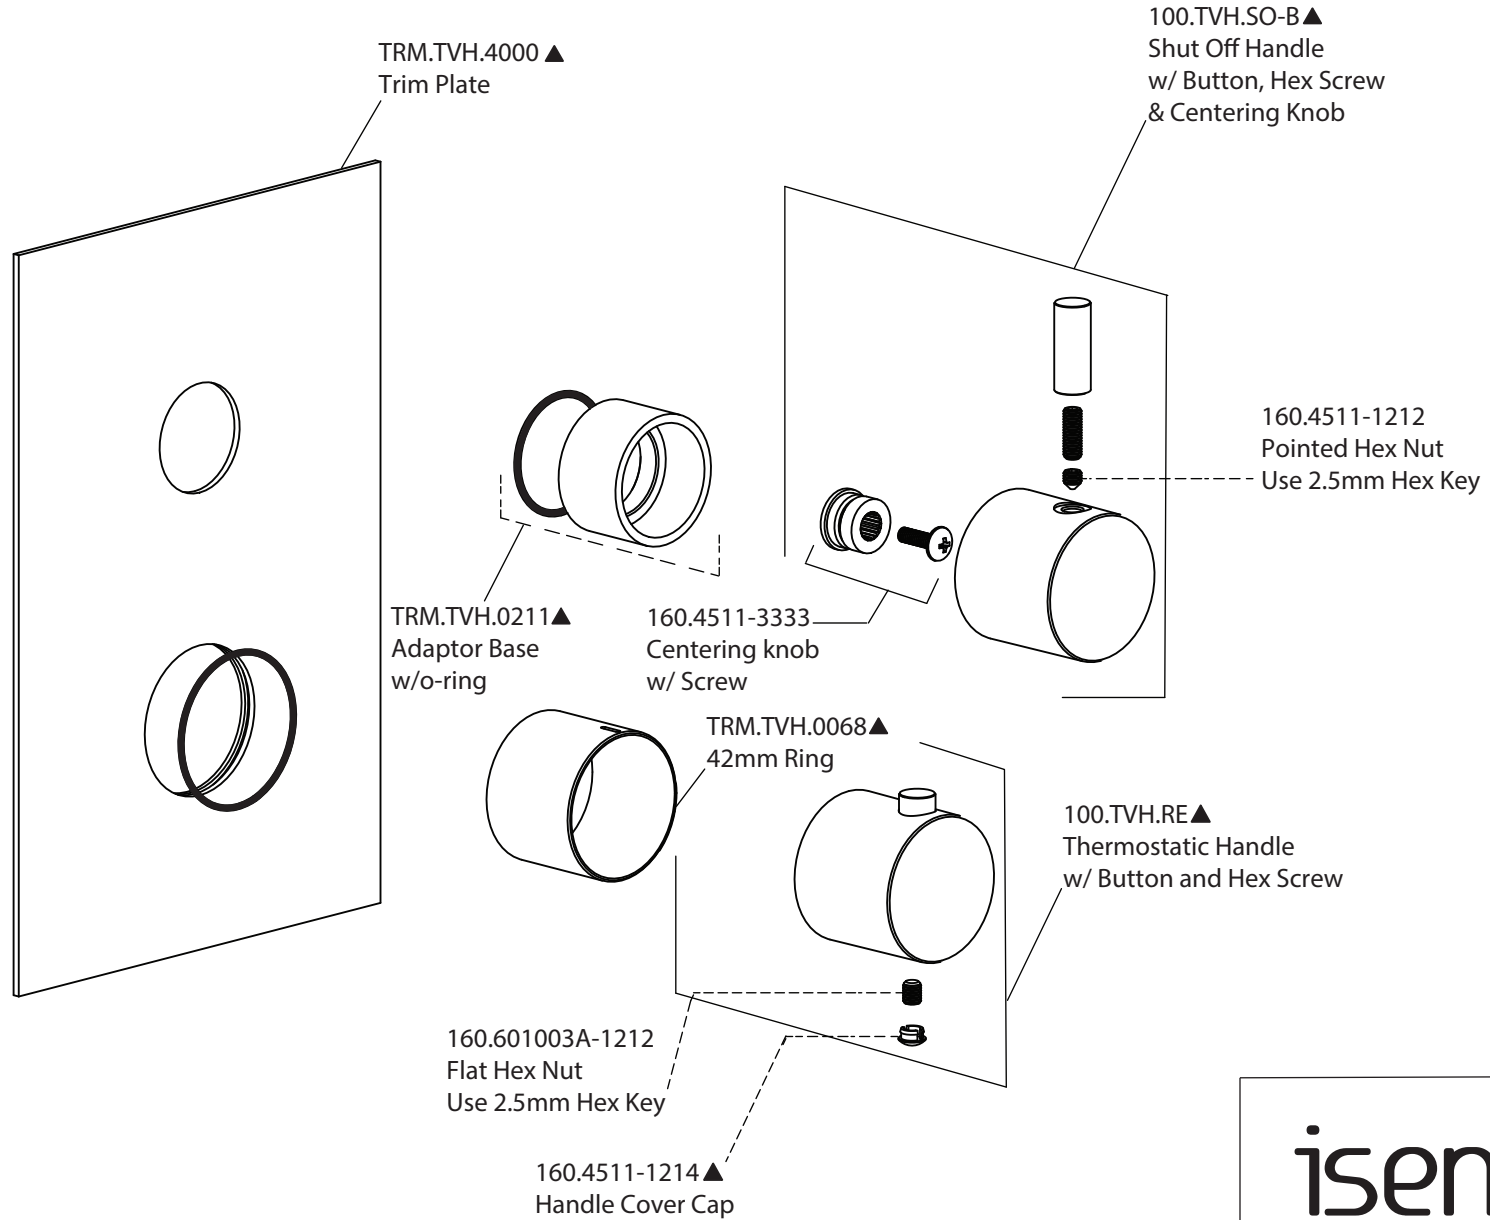

Product Parts Breakdown

isenberg
innovation+design

100.7100

Product Parts Breakdown

▲ Specify Finish

isenberg
innovation+design

HS1002A

Ver 2.53

Product Parts Breakdown

▲ Specify Finish

isenberg
innovation+design

HS1012SA

Ver 2.53

Product Parts Breakdown

isenberg
innovation+design

100.4000T

Product Parts Breakdown

isenberg
innovation+design

TVH.4420F

Ver 2.54

Product Parts Breakdown

▲ Specify Finish

isenberg
innovation+design

HS1004H

Ver 2.55

Product Parts Breakdown

isenberg
innovation+design

100.601001A

Ver 2.55

Product Parts Breakdown

isenberg
innovation+design

100.5502