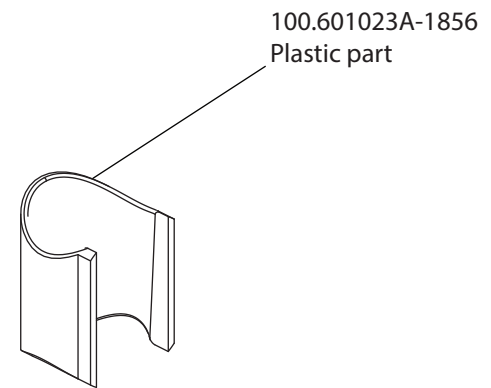

Product Parts Breakdown

isenberg
innovation+design

100.7150

Product Parts Breakdown

▲ Specify Finish

HSB.10R
Shower Head

isenberg
innovation+design

HSB.10R

100.4500T

Product Parts Breakdown

isenberg
innovation+design

TVH.4401

Ver 2.53

Product Parts Breakdown

▲ Specify Finish

isenberg
innovation+design

HS1004H

Ver 2.55

Product Parts Breakdown

▲ Specify Finish

isenberg
innovation+design

HS8008

Ver 2.54

Product Parts Breakdown