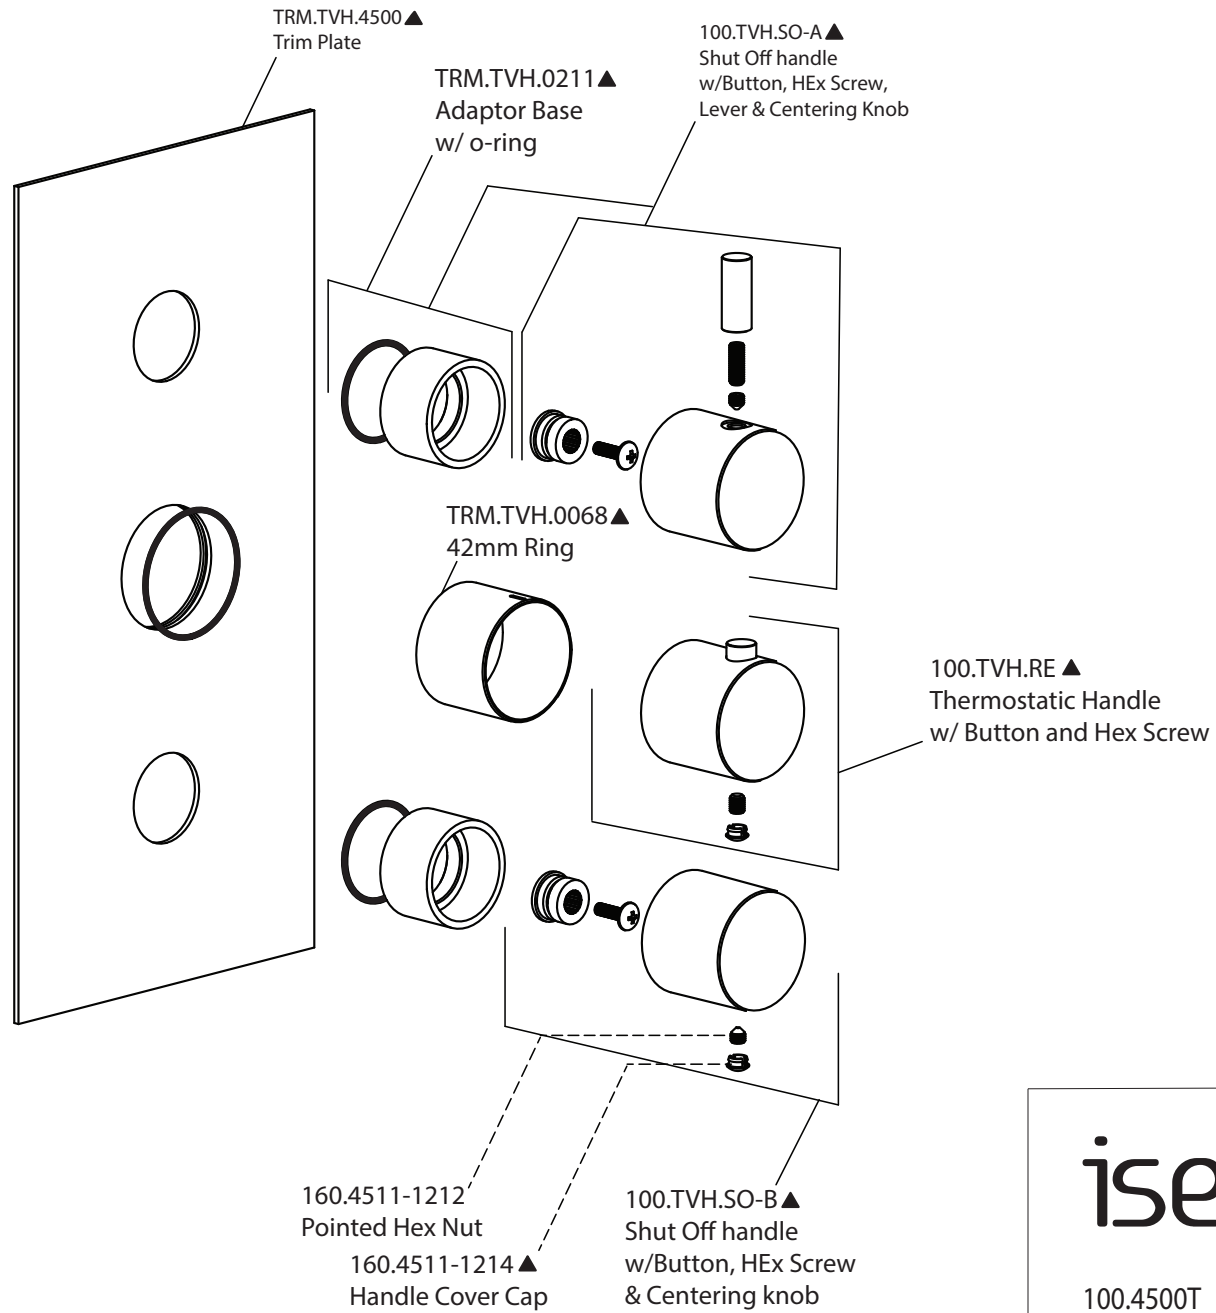

Product Parts Breakdown

isenberg
innovation+design

100.7150

Product Parts Breakdown

▲ Specify Finish

HSB.10R
Shower Head

isenberg
innovation+design

HSB.10R

Ver 2.53

Product Parts Breakdown

▲ Specify Finish

isenberg
innovation+design

HS1012SA

Ver 2.53

Product Parts Breakdown

isenberg
innovation+design

100.4500T

Product Parts Breakdown

isenberg
innovation+design

TVH.4401

Ver 2.53

Product Parts Breakdown

▲ Specify Finish

isenberg
innovation+design

HS1004H

Ver 2.55

Product Parts Breakdown

▲ Specify Finish

isenberg
innovation+design

HS8008

Ver 2.54

Product Parts Breakdown