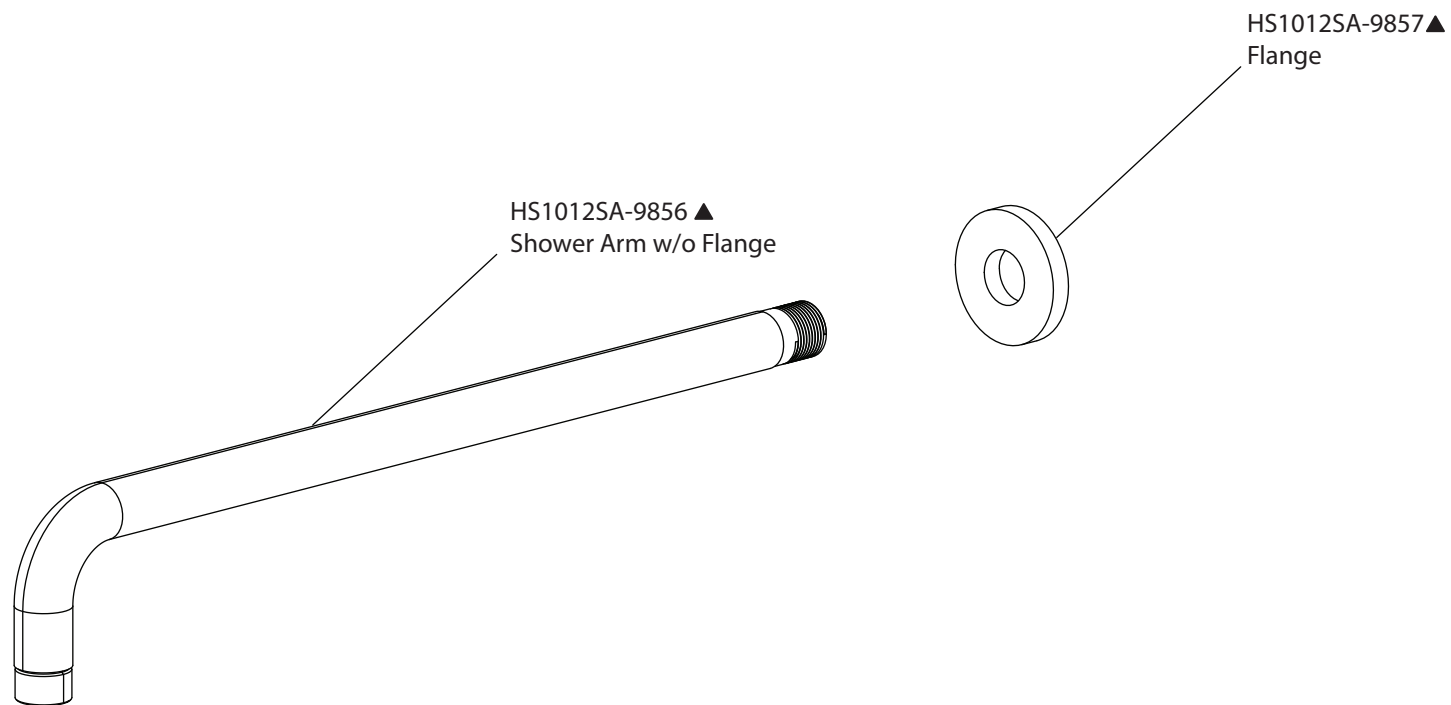

Product Parts Breakdown

isenberg
innovation+design

100.7150

Product Parts Breakdown

▲ Specify Finish

HSB.10R
Shower Head

isenberg
innovation+design

HSB.10R

Ver 2.53

Product Parts Breakdown

▲ Specify Finish

isenberg
innovation+design

HS1012SA

Ver 2.53

Product Parts Breakdown

isenberg
innovation+design

100.4500T

Product Parts Breakdown

isenberg
innovation+design

TVH.4401

Ver 2.53

Product Parts Breakdown

▲ Specify Finish

isenberg
innovation+design

HS1004H

Ver 2.55

Product Parts Breakdown

▲ Specify Finish

isenberg
innovation+design

HS8008

Ver 2.54

Product Parts Breakdown