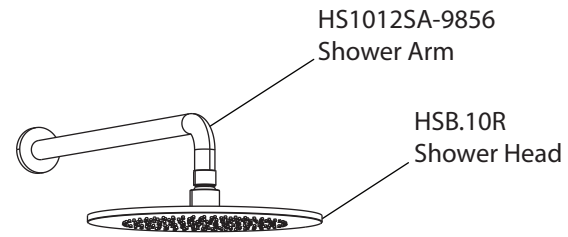

Product Parts Breakdown

isenberg
innovation+design

100.7150

Product Parts Breakdown

▲ Specify Finish

HSB.10R
Shower Head

isenberg
innovation+design

HSB.10R

Ver 2.53

Product Parts Breakdown

▲ Specify Finish

isenberg
innovation+design

HS1012SA

Ver 2.53

Product Parts Breakdown

isenberg
innovation+design