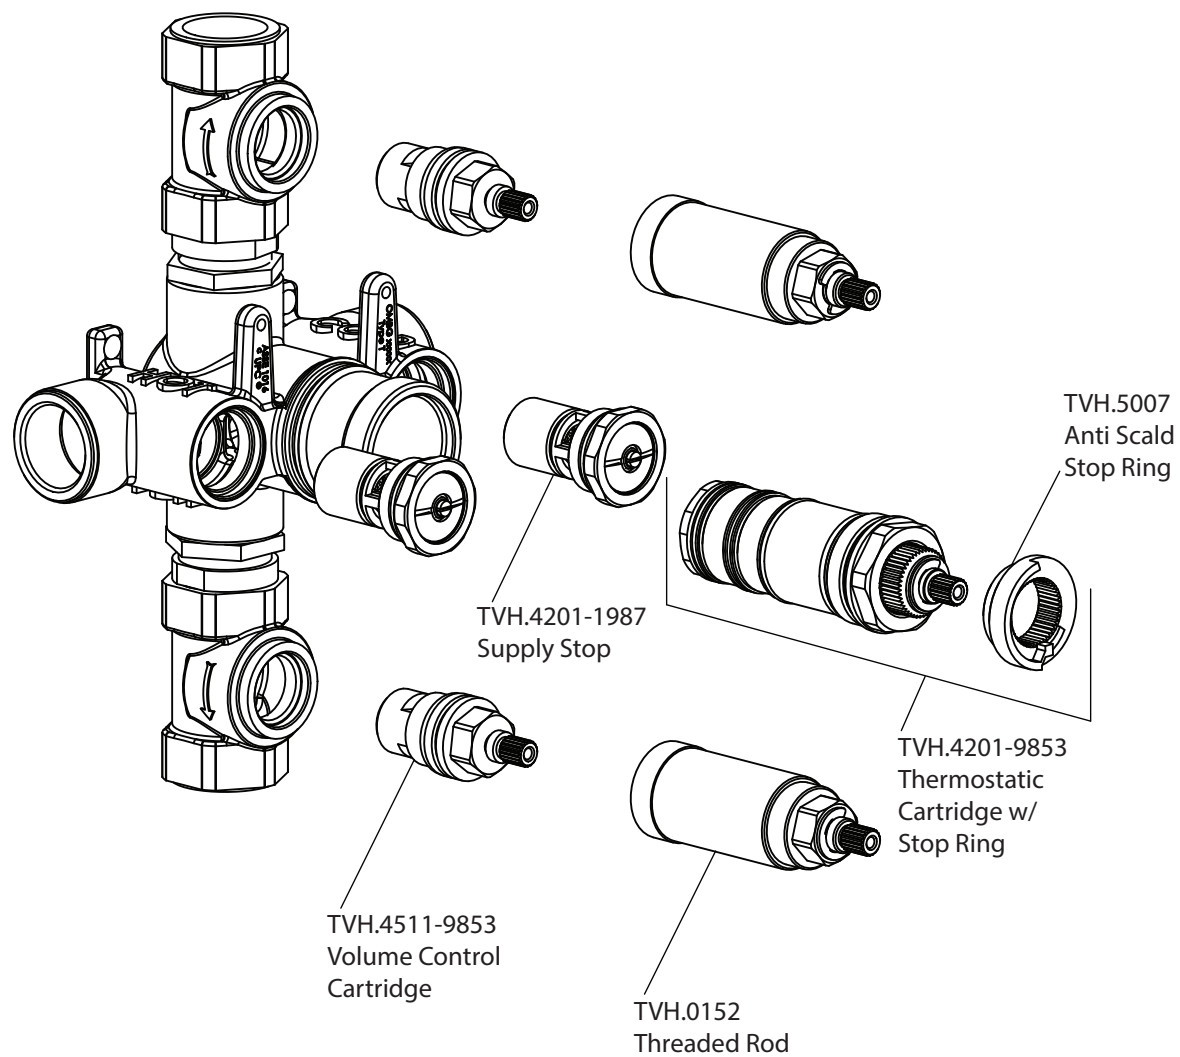

Product Parts Breakdown

isenberg
innovation+design

100.7150

Product Parts Breakdown

▲ Specify Finish

HSB.10R
Shower Head

isenberg
innovation+design

HSB.10R

Ver 2.53

Product Parts Breakdown

▲ Specify Finish

isenberg
innovation+design

HS1012SA

Ver 2.53

Product Parts Breakdown

isenberg
innovation+design

100.4500T

Product Parts Breakdown

isenberg
innovation+design

TVH.4401

Ver 2.53

Product Parts Breakdown

▲ Specify Finish

isenberg
innovation+design

HS1004H

Ver 2.55

Product Parts Breakdown

▲ Specify Finish

isenberg
innovation+design

HS8008

Ver 2.54

Product Parts Breakdown