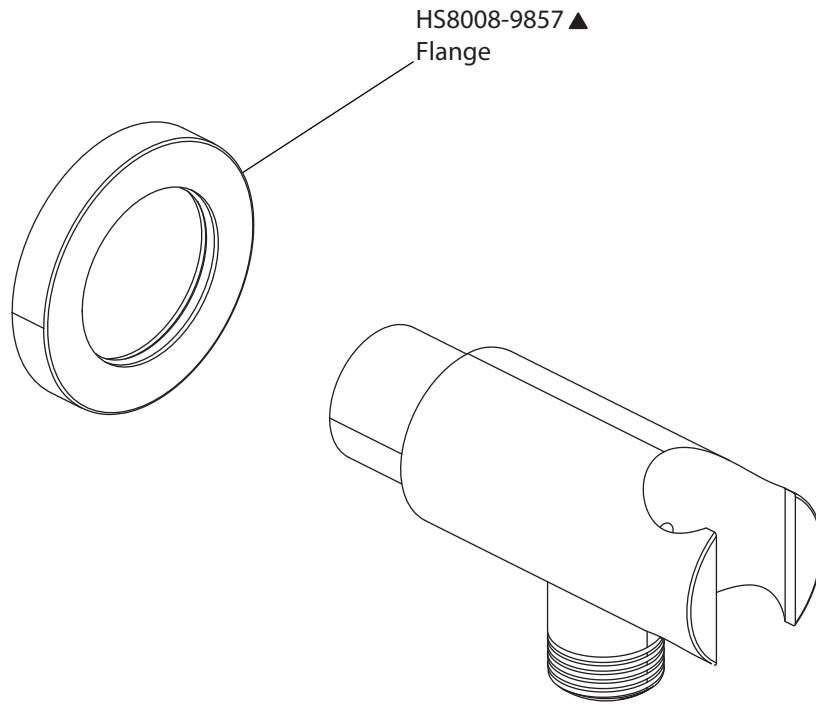

Product Parts Breakdown

isenberg
innovation+design

100.7150

Product Parts Breakdown

▲ Specify Finish

HSB.10R
Shower Head

isenberg
innovation+design

HSB.10R

Ver 2.53

Product Parts Breakdown

▲ Specify Finish

isenberg
innovation+design

HS1012SA

Ver 2.53

Product Parts Breakdown

isenberg
innovation+design

100.4500T

Product Parts Breakdown

isenberg
innovation+design

TVH.4401

Ver 2.53

Product Parts Breakdown

▲ Specify Finish

isenberg
innovation+design

HS1004H

Ver 2.55

Product Parts Breakdown

▲ Specify Finish

isenberg
innovation+design

HS8008

Ver 2.54

Product Parts Breakdown