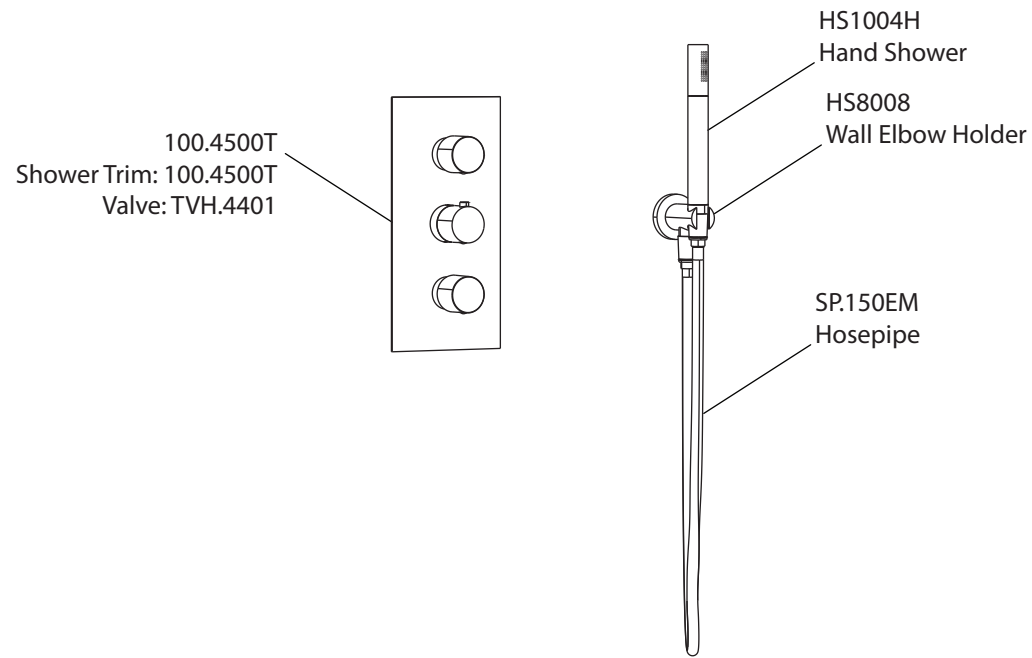

Product Parts Breakdown

isenberg
innovation+design

100.7150

Product Parts Breakdown

▲ Specify Finish

HSB.10R
Shower Head

isenberg
innovation+design

HSB.10R

Ver 2.53

Product Parts Breakdown

▲ Specify Finish

isenberg
innovation+design

HS1012SA

Ver 2.53

Product Parts Breakdown

isenberg
innovation+design

100.4500T

Product Parts Breakdown

isenberg
innovation+design

TVH.4401

Ver 2.53

Product Parts Breakdown

▲ Specify Finish

isenberg
innovation+design