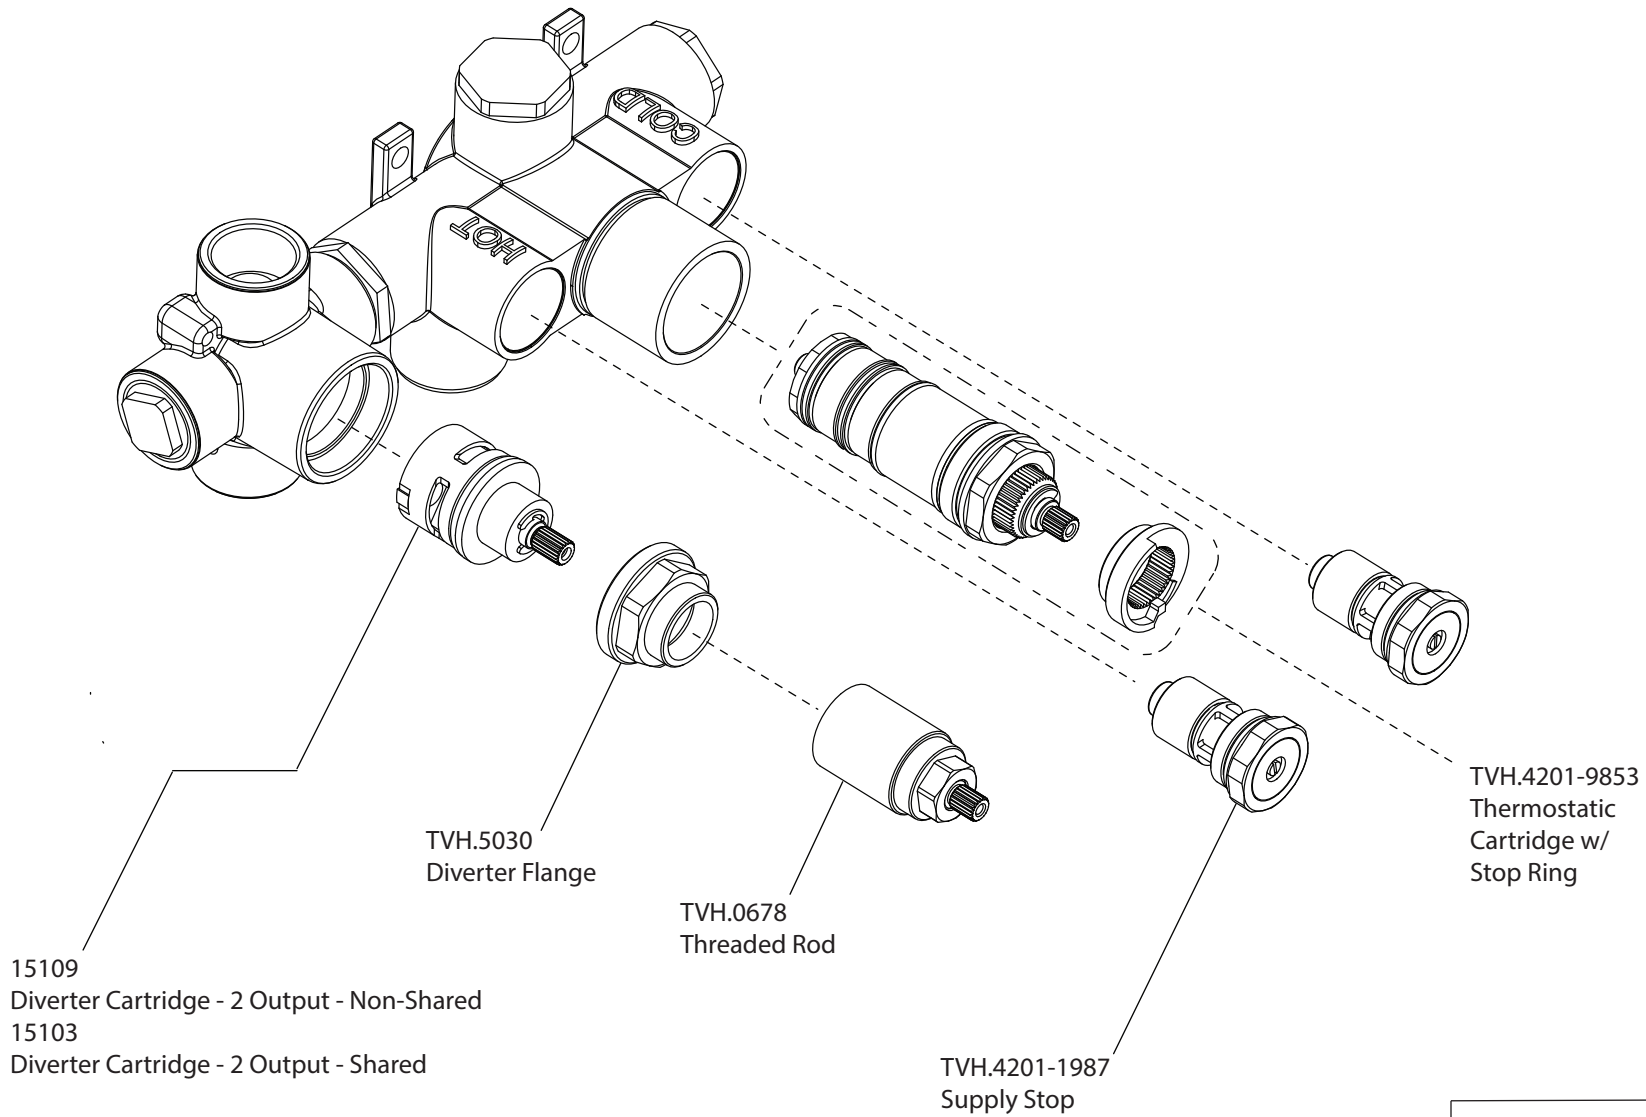

Product Parts Breakdown

isenberg
innovation+design

100.7250

Product Parts Breakdown

▲ Specify Finish

isenberg
innovation+design

HS1002A

Ver 2.53

Product Parts Breakdown

▲ Specify Finish

isenberg
innovation+design

HS1012SA

Ver 2.53

Product Parts Breakdown

isenberg
innovation+design

100.4000VT

Product Parts Breakdown

isenberg
innovation+design

TVH.2717F

Ver 2.54

Product Parts Breakdown

▲ Specify Finish

isenberg
innovation+design

HS1004H

Ver 2.55

Product Parts Breakdown

isenberg
innovation+design

HS8008

Product Parts Breakdown

▲ Specify Finish

isenberg
innovation+design

SP.150EM