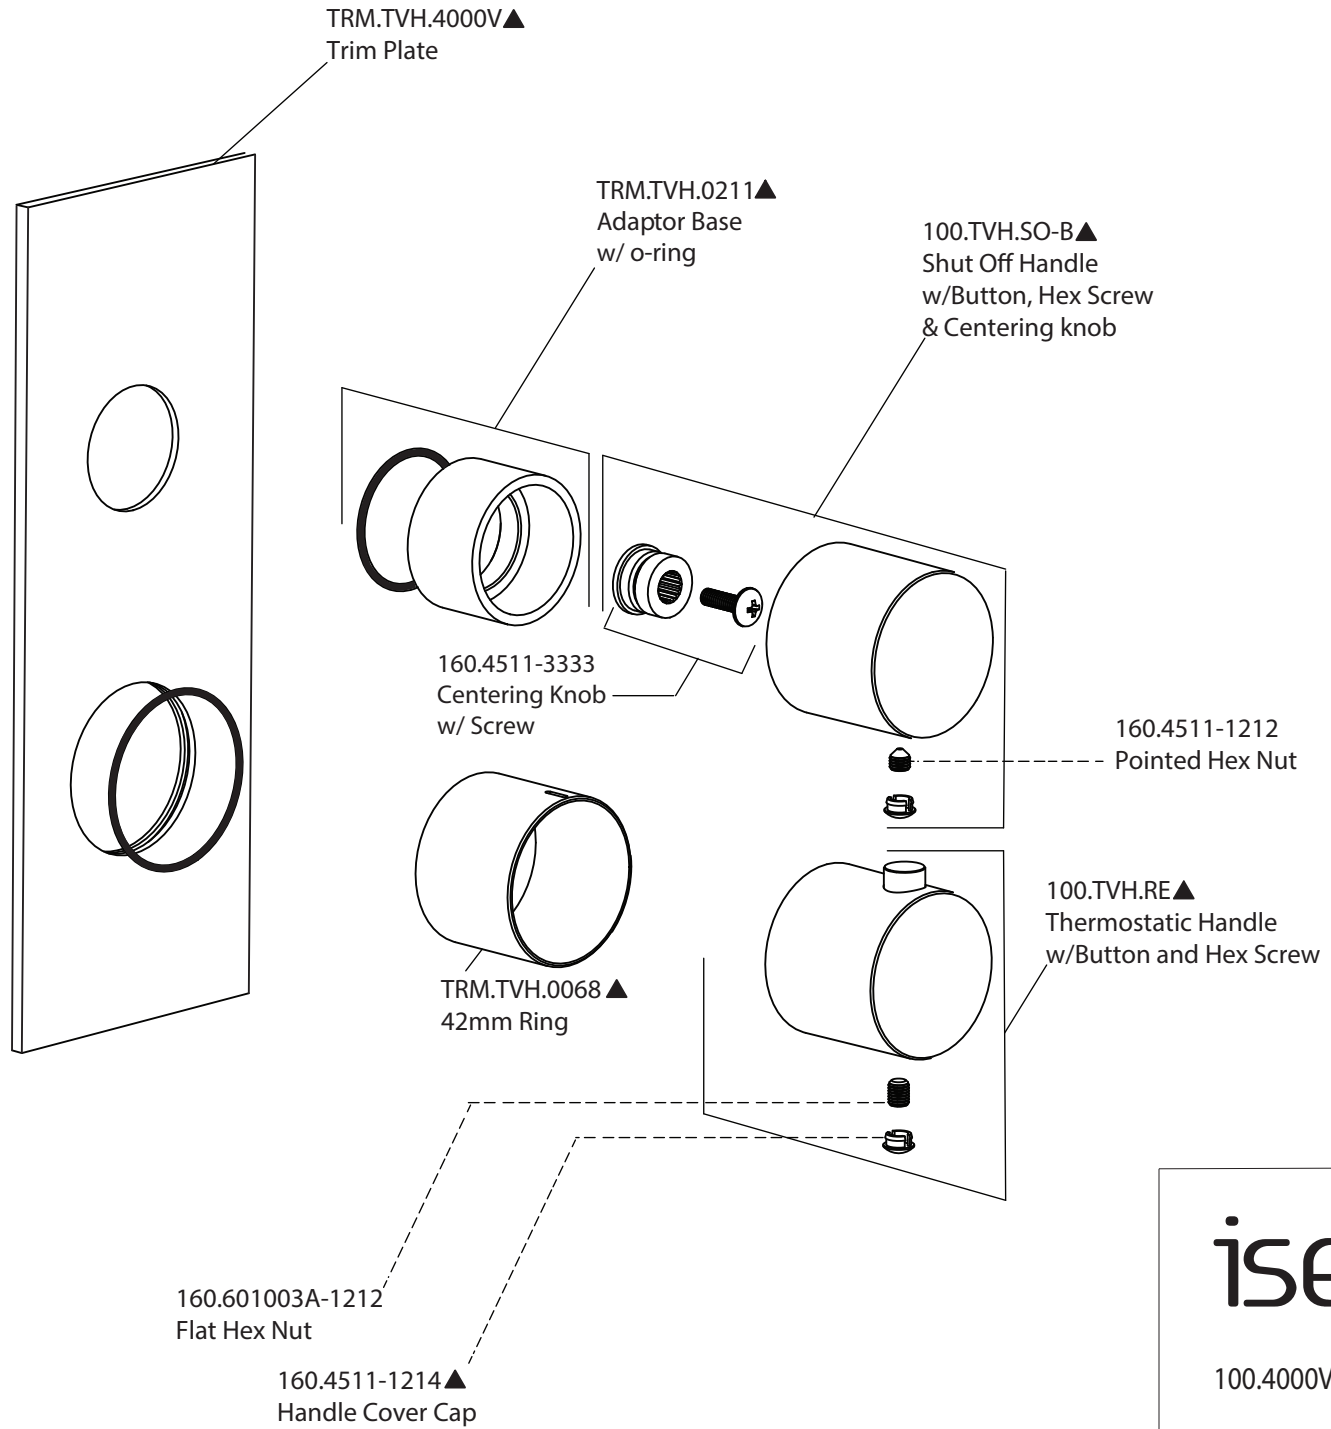

Product Parts Breakdown

isenberg
innovation+design

100.7250

Product Parts Breakdown

▲ Specify Finish

isenberg
innovation+design

HS1002A

Ver 2.53

Product Parts Breakdown

▲ Specify Finish

isenberg
innovation+design

HS1012SA

Ver 2.53

Product Parts Breakdown

isenberg
innovation+design

100.4000VT

Product Parts Breakdown

isenberg
innovation+design

TVH.2717F

Ver 2.54

Product Parts Breakdown

▲ Specify Finish

isenberg
innovation+design

HS1004H

Ver 2.55

Product Parts Breakdown

isenberg
innovation+design

HS8008

Product Parts Breakdown

▲ Specify Finish

isenberg
innovation+design

SP.150EM