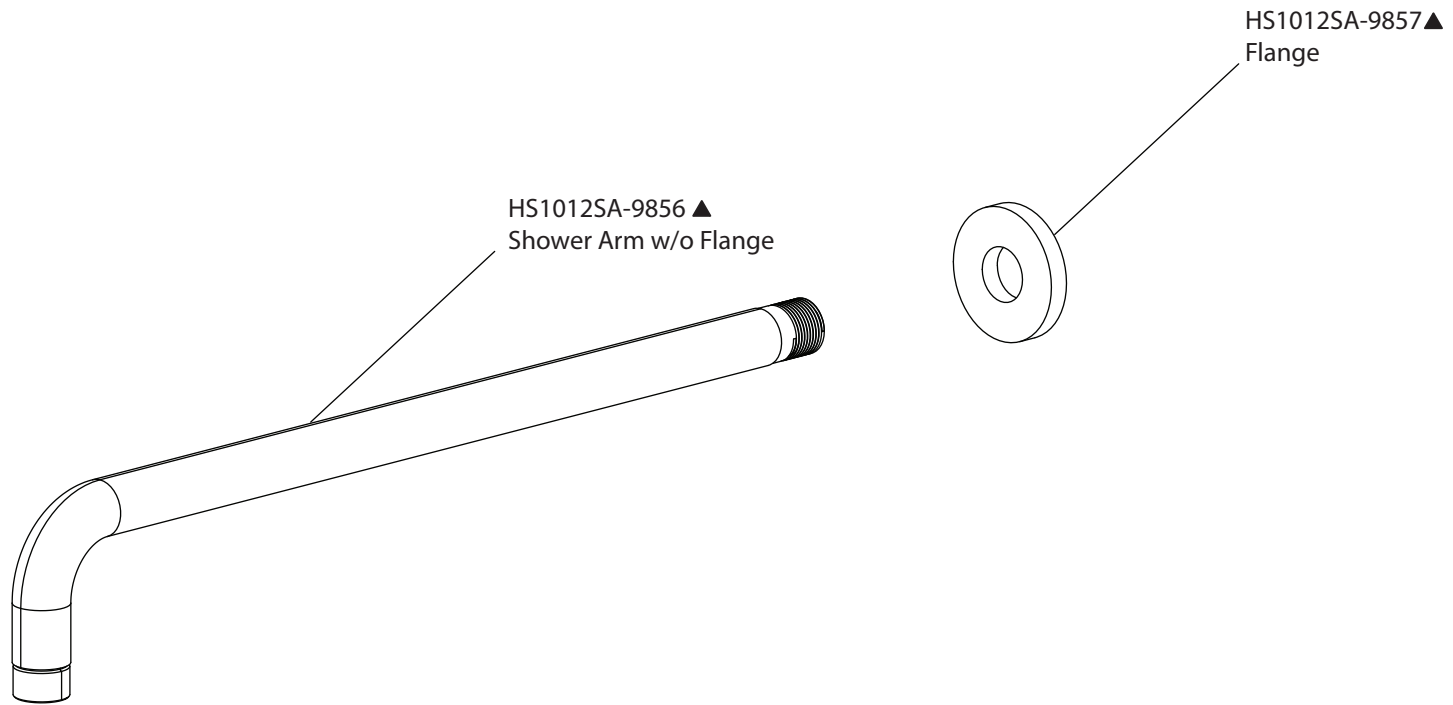

Product Parts Breakdown

isenberg
innovation+design

100.7250

Product Parts Breakdown

▲ Specify Finish

isenberg
innovation+design

HS1002A

Ver 2.53

Product Parts Breakdown

▲ Specify Finish

isenberg
innovation+design

HS1012SA

Ver 2.53

Product Parts Breakdown

isenberg
innovation+design

100.4000VT

Product Parts Breakdown

isenberg
innovation+design

TVH.2717F

Ver 2.54

Product Parts Breakdown

▲ Specify Finish

isenberg
innovation+design

HS1004H

Ver 2.55

Product Parts Breakdown

isenberg
innovation+design

HS8008

Product Parts Breakdown

▲ Specify Finish

isenberg
innovation+design

SP.150EM