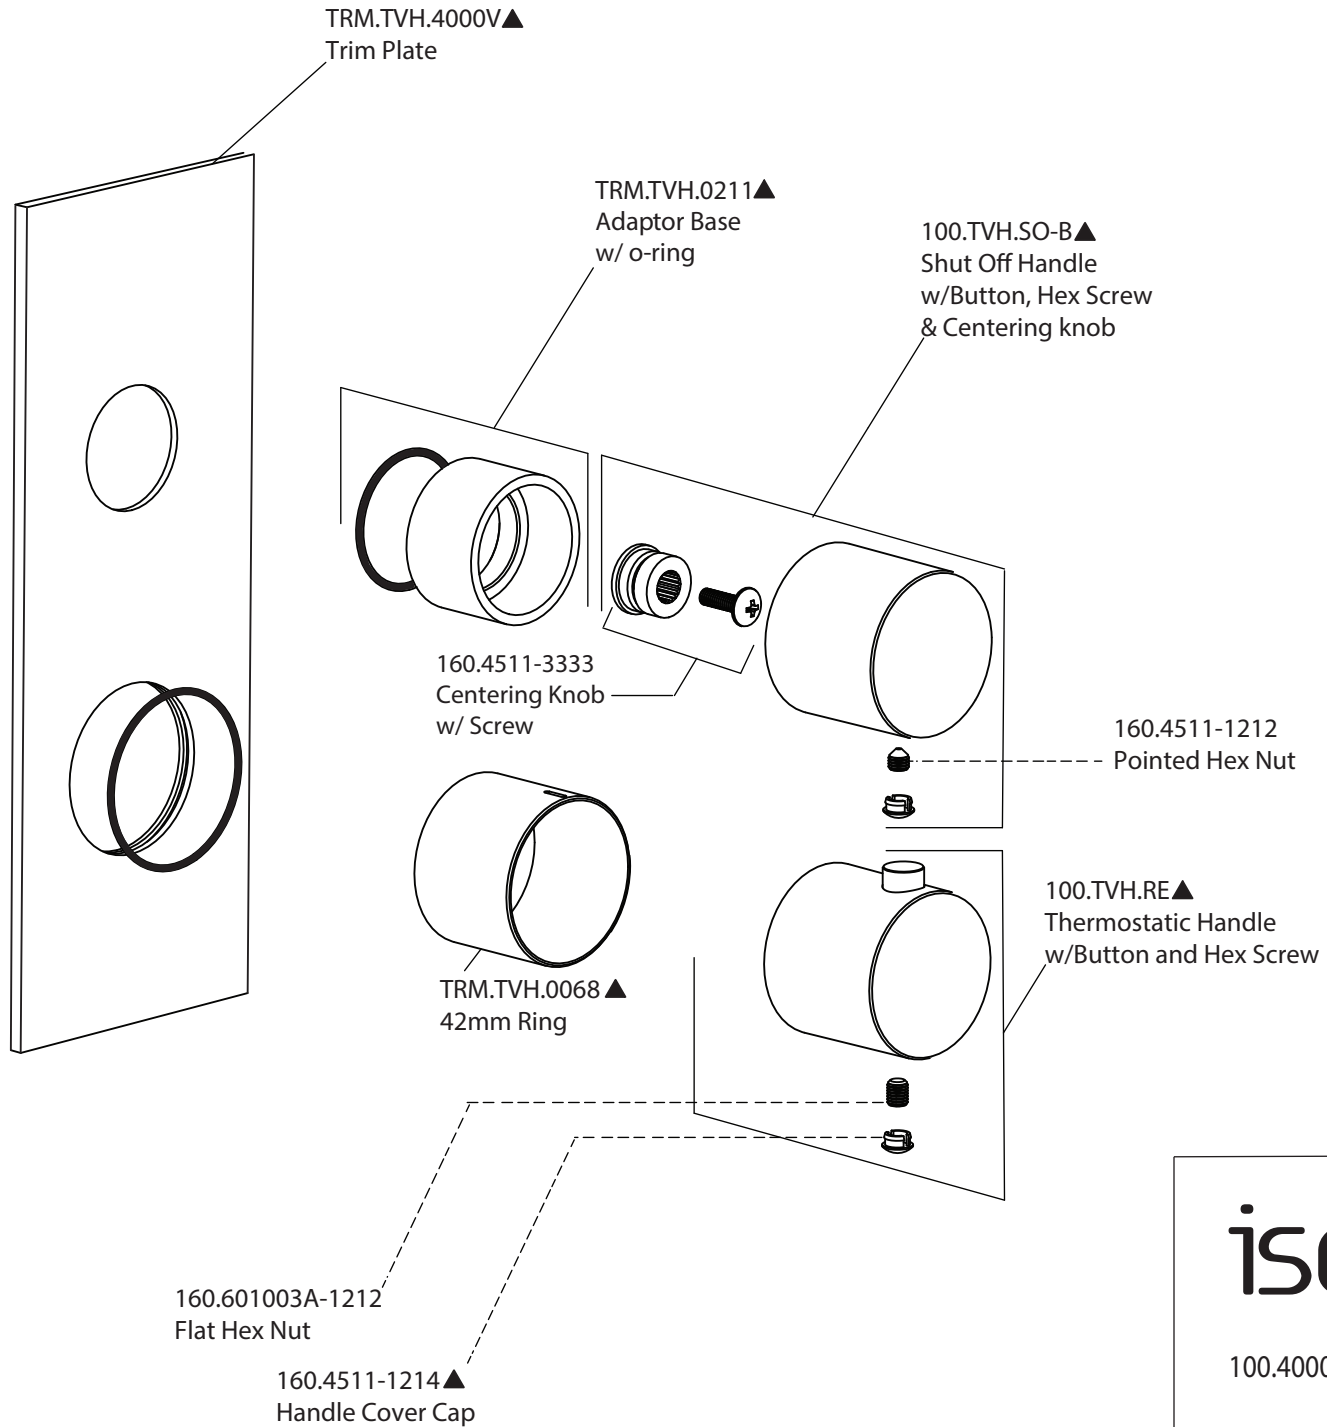

Product Parts Breakdown

isenberg
innovation+design

100.7300

Product Parts Breakdown

▲ Specify Finish

isenberg
innovation+design

HS1002A

Ver 2.53

Product Parts Breakdown

▲ Specify Finish

isenberg
innovation+design

HS1012SA

Ver 2.53

Product Parts Breakdown

isenberg
innovation+design

100.4000VT

Product Parts Breakdown

isenberg
innovation+design

TVH.2717F

Ver 2.53

Product Parts Breakdown

▲ Specify Finish

isenberg
innovation+design

HS1004H

Ver 2.55

Product Parts Breakdown

isenberg
innovation+design

100.601001A

Product Parts Breakdown

isenberg
innovation+design

100.5502

Ver 2.53