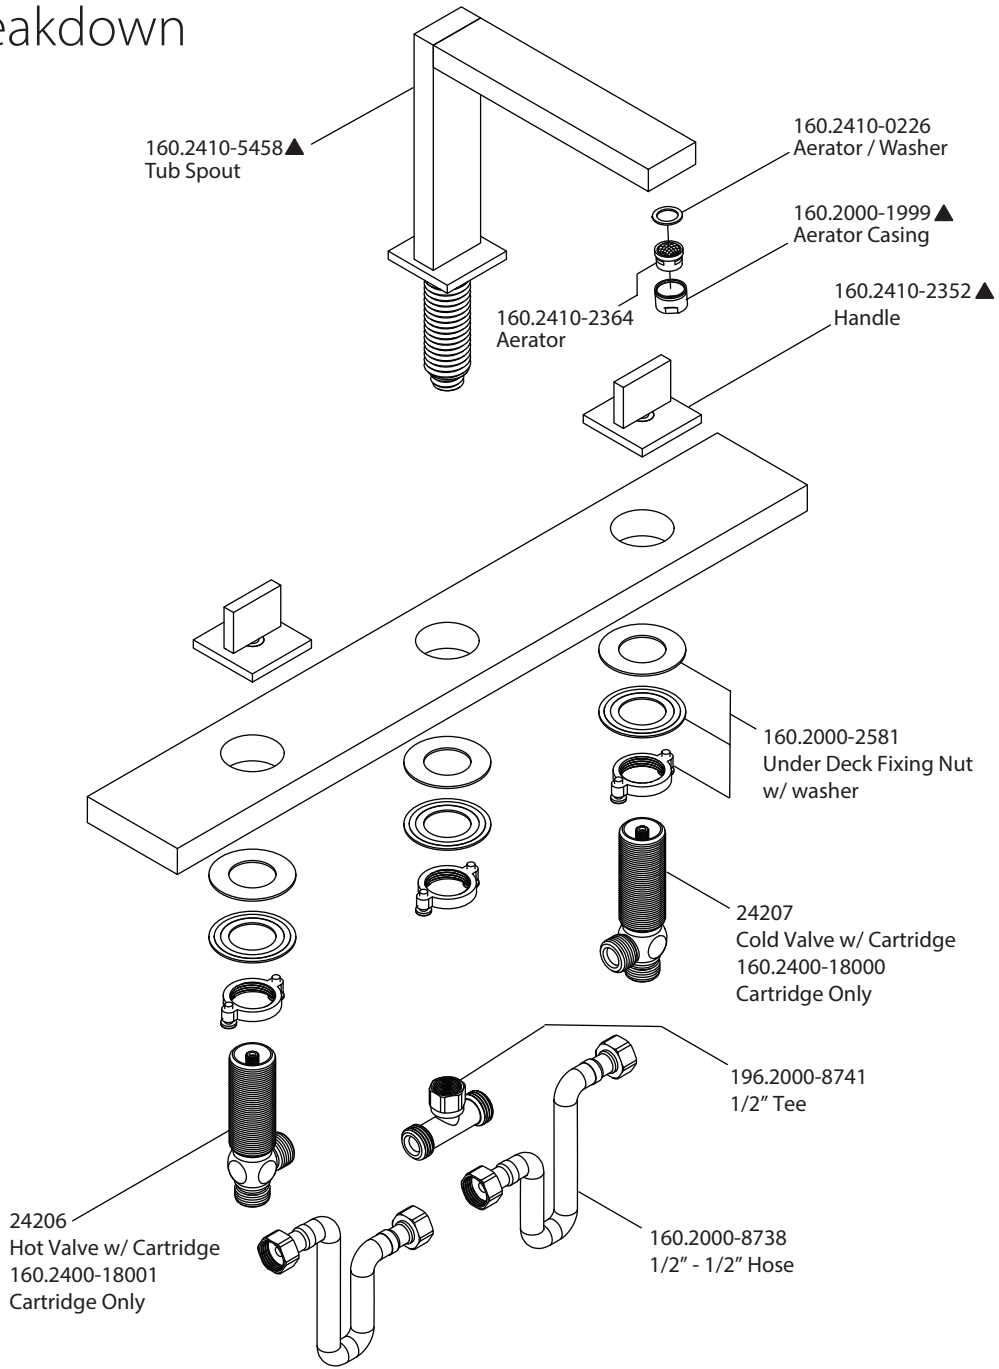

Product Parts Breakdown

isenberg
innovation+design

160.2410