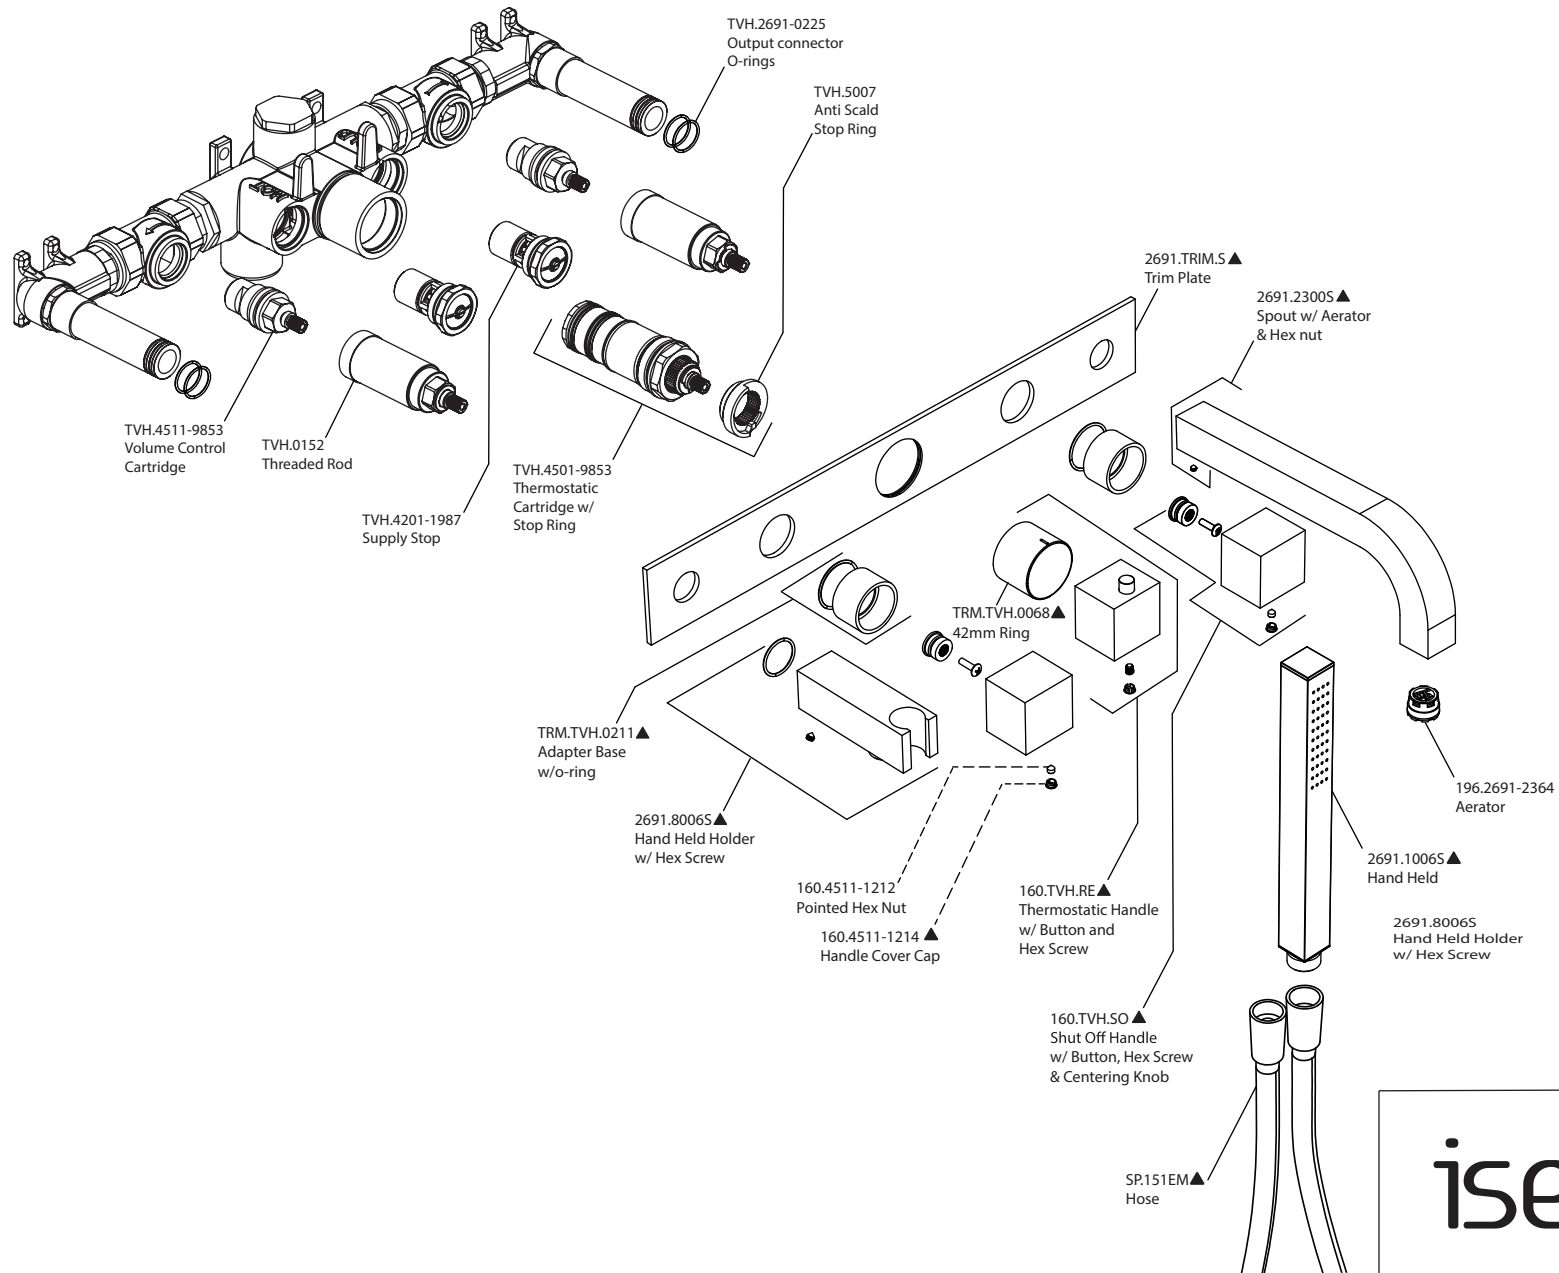

Product Parts Breakdown

isenberg
innovation+design

160.2691

Ver 2.54