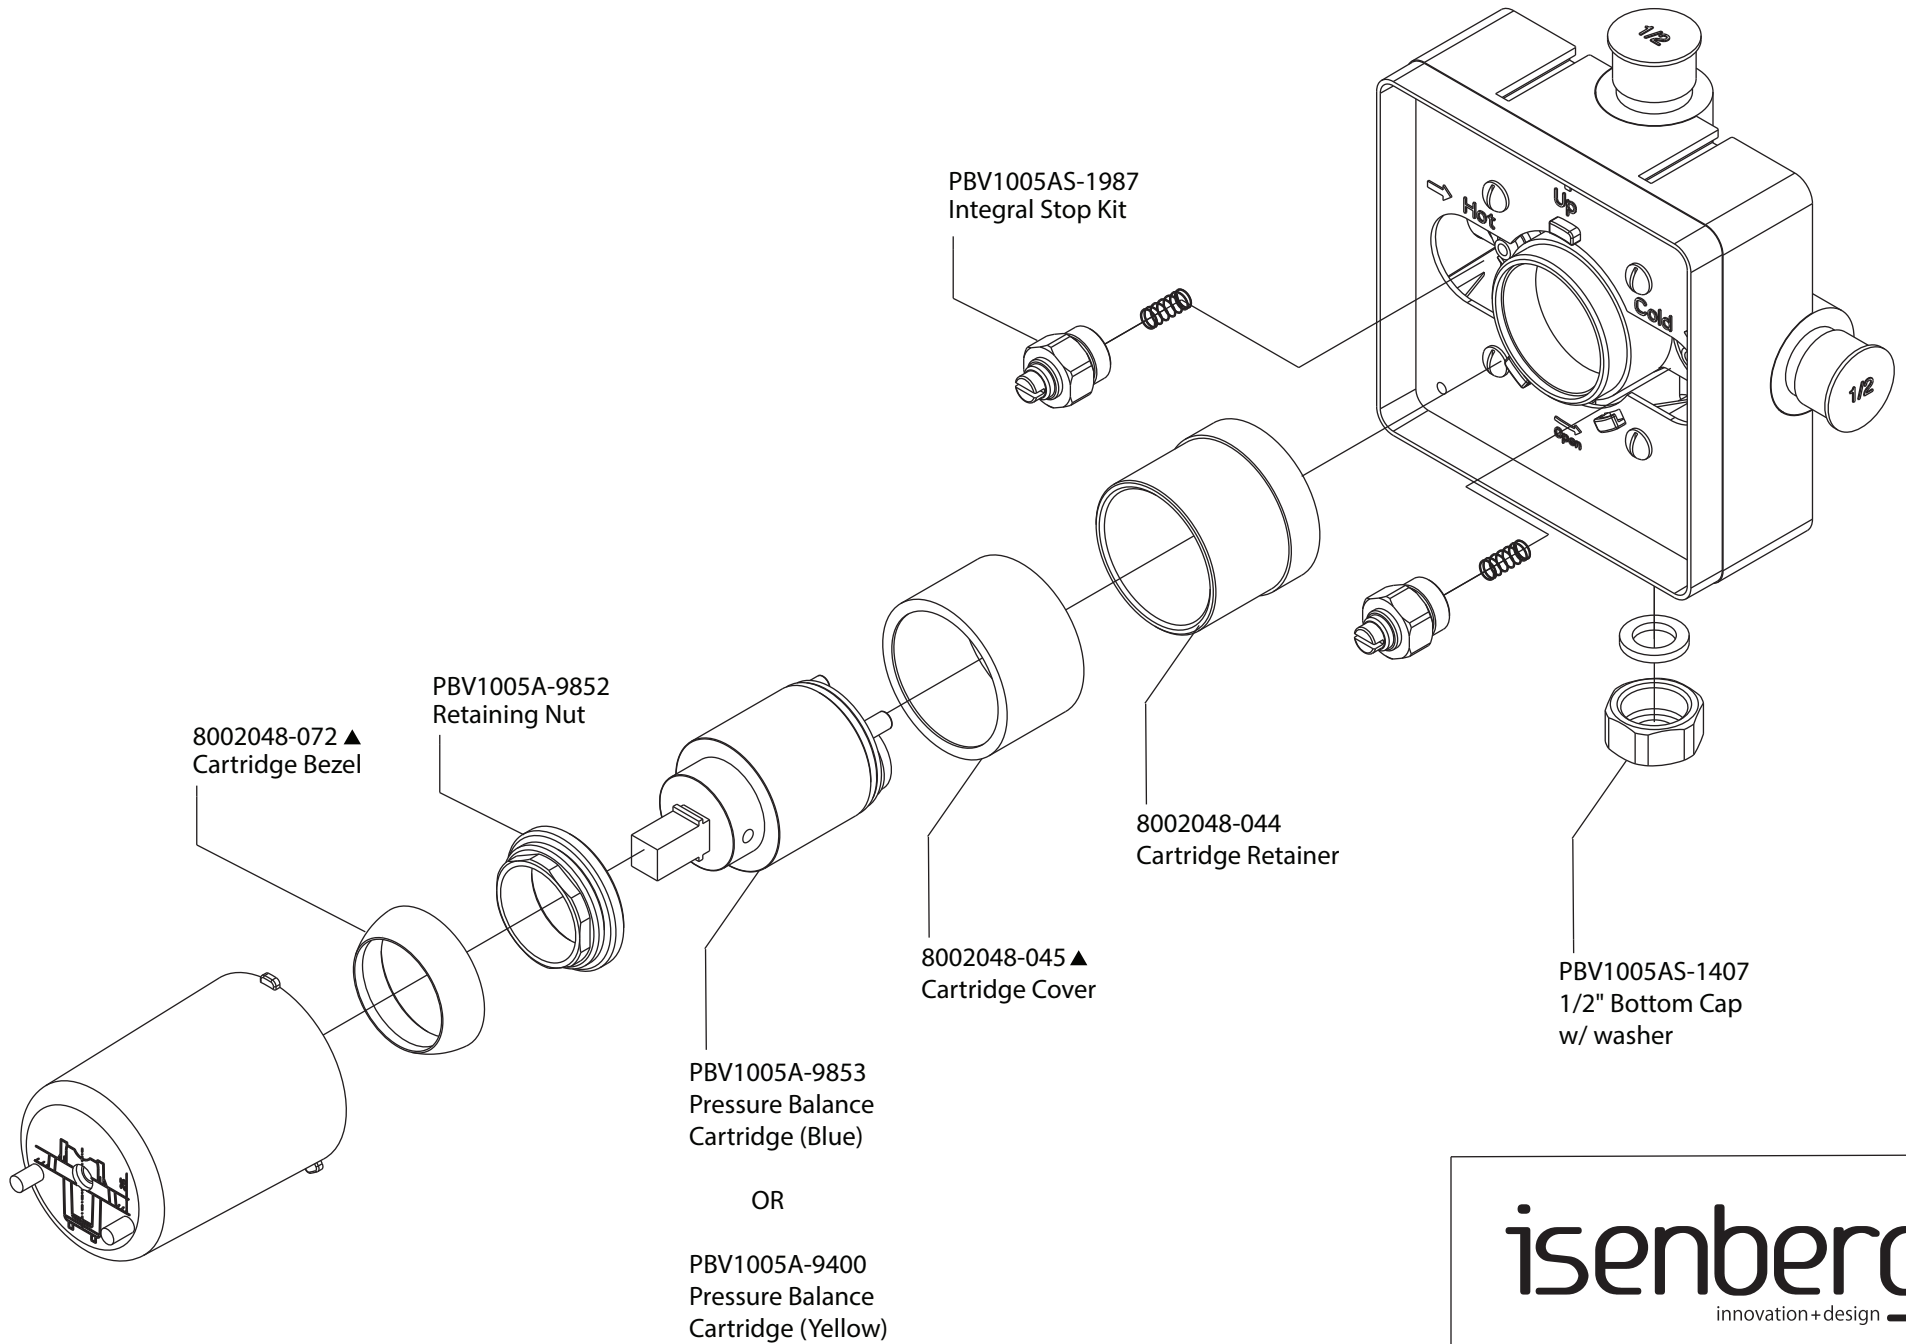

Product Parts Breakdown

▲ Specify Finish

isenberg
innovation+design

160.3000

Ver 2.53

Product Parts Breakdown

▲ Specify Finish

isenberg
innovation+design

HS1030

Ver 2.53

Product Parts Breakdown

▲ Specify Finish

isenberg
innovation+design

200.6131

Ver 2.53

Product Parts Breakdown

isenberg
innovation+design

160.2201T

Product Parts Breakdown

▲ Specify Finish

isenberg
innovation+design

PBV1005AS

Ver 2.54