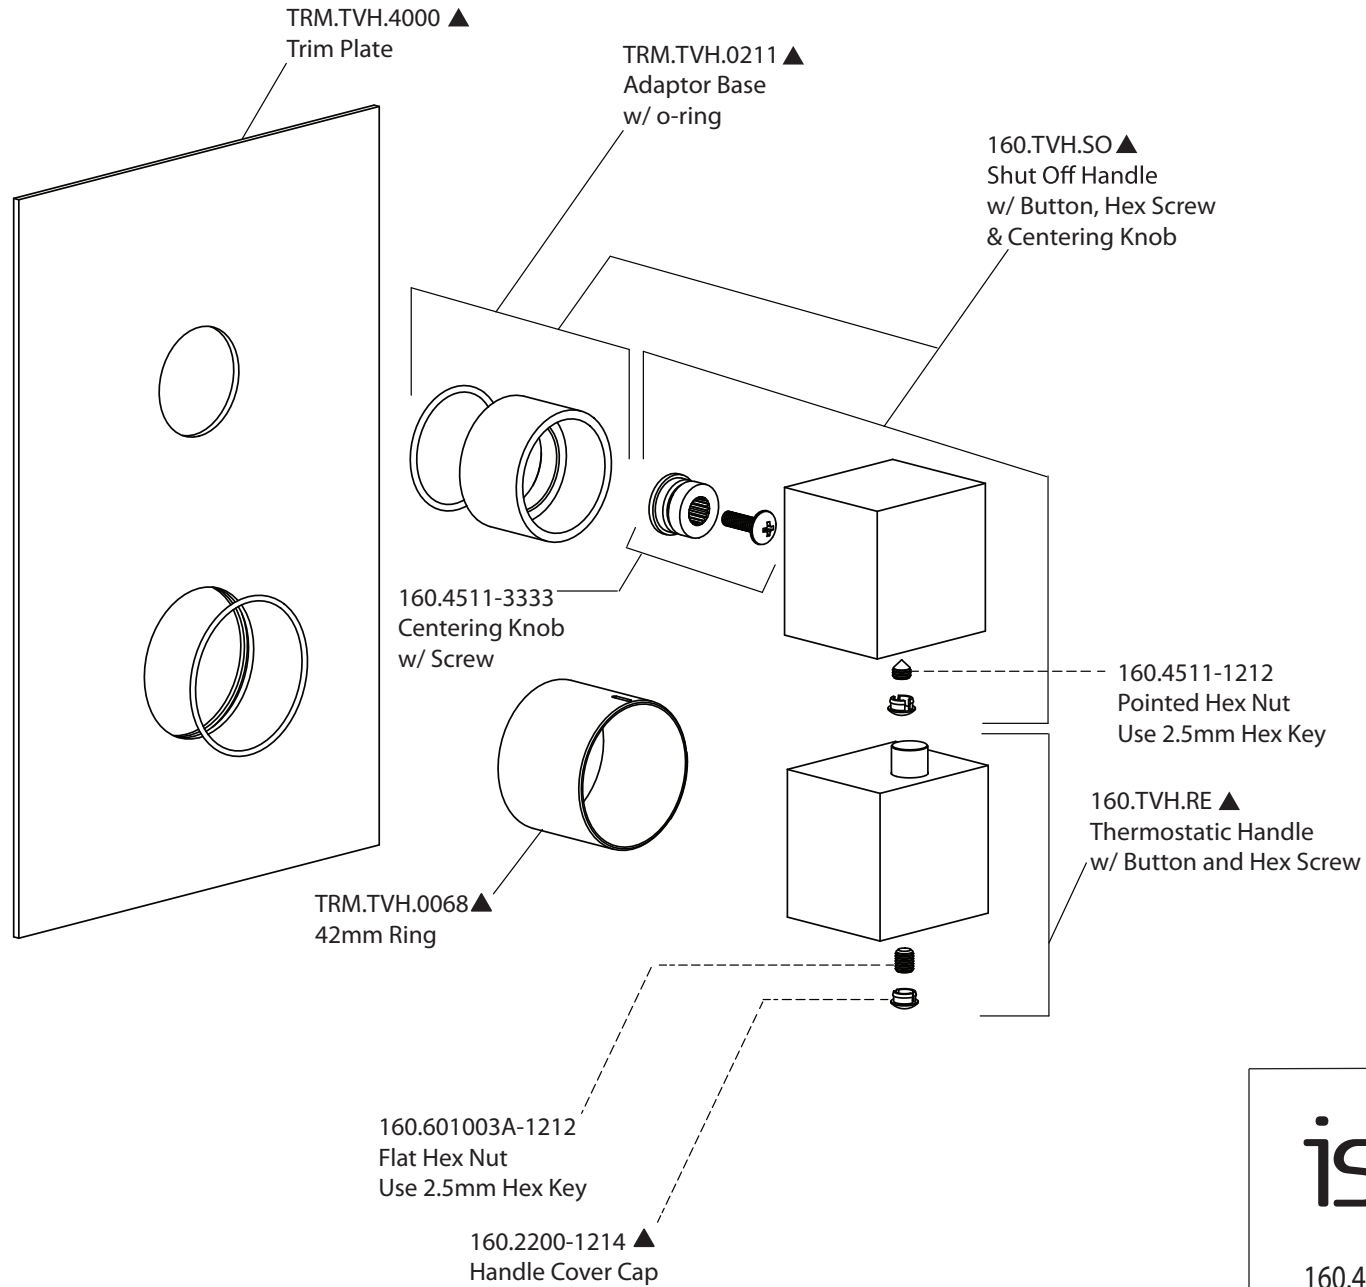

Product Parts Breakdown

isenberg
innovation+design

160.4000T