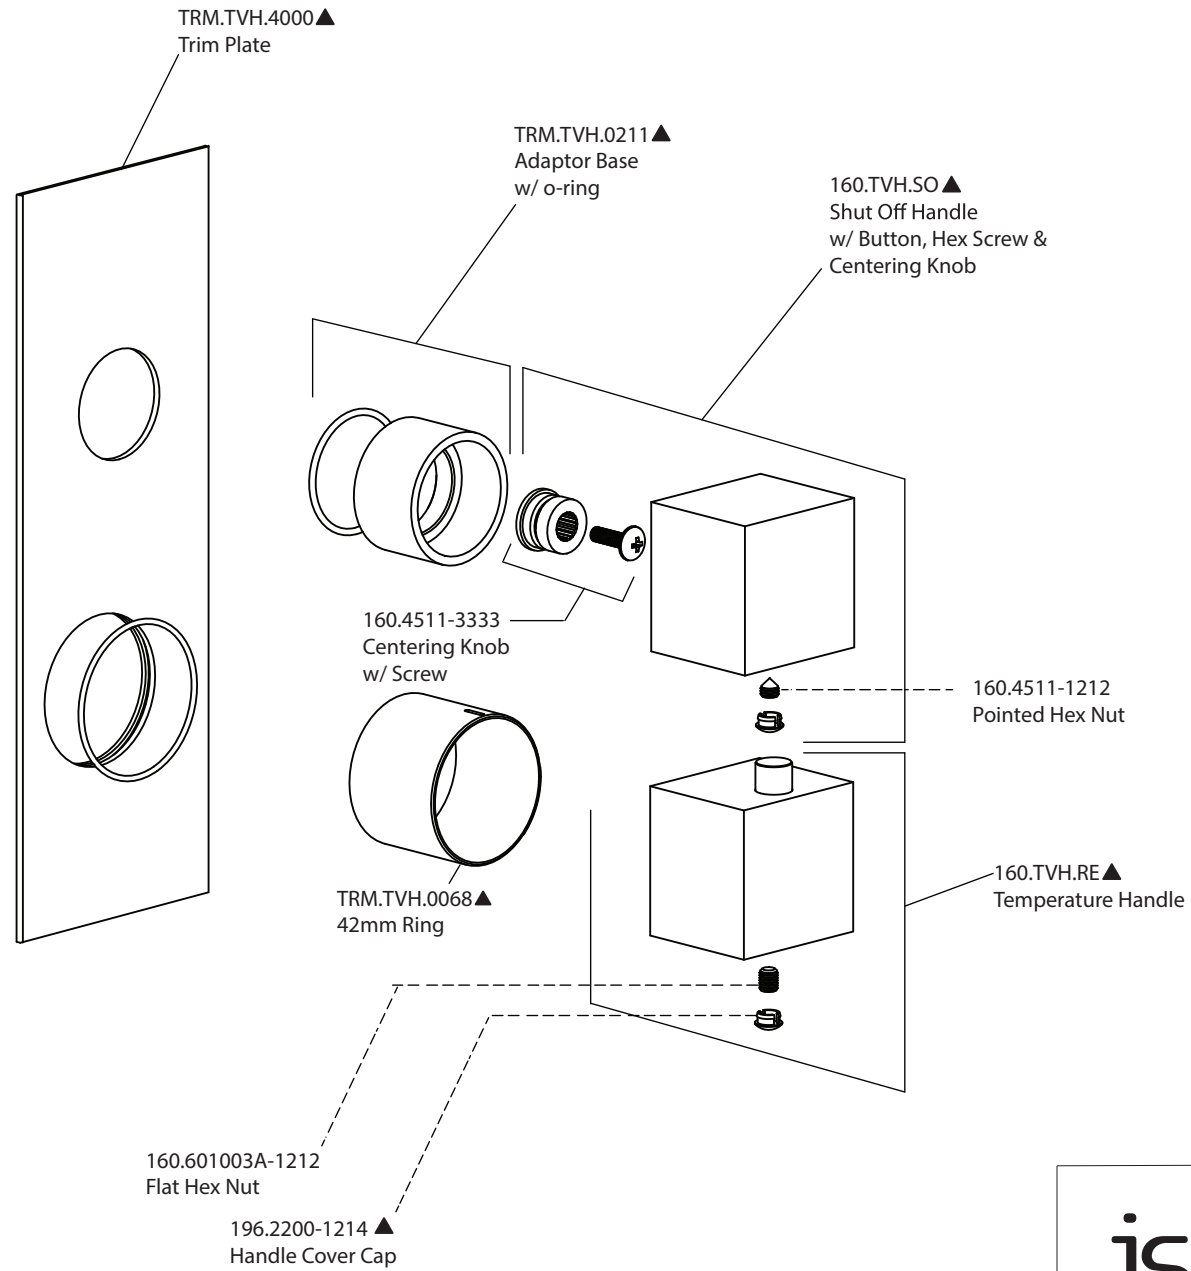

Product Parts Breakdown

isenberg
innovation+design

160.4000VT