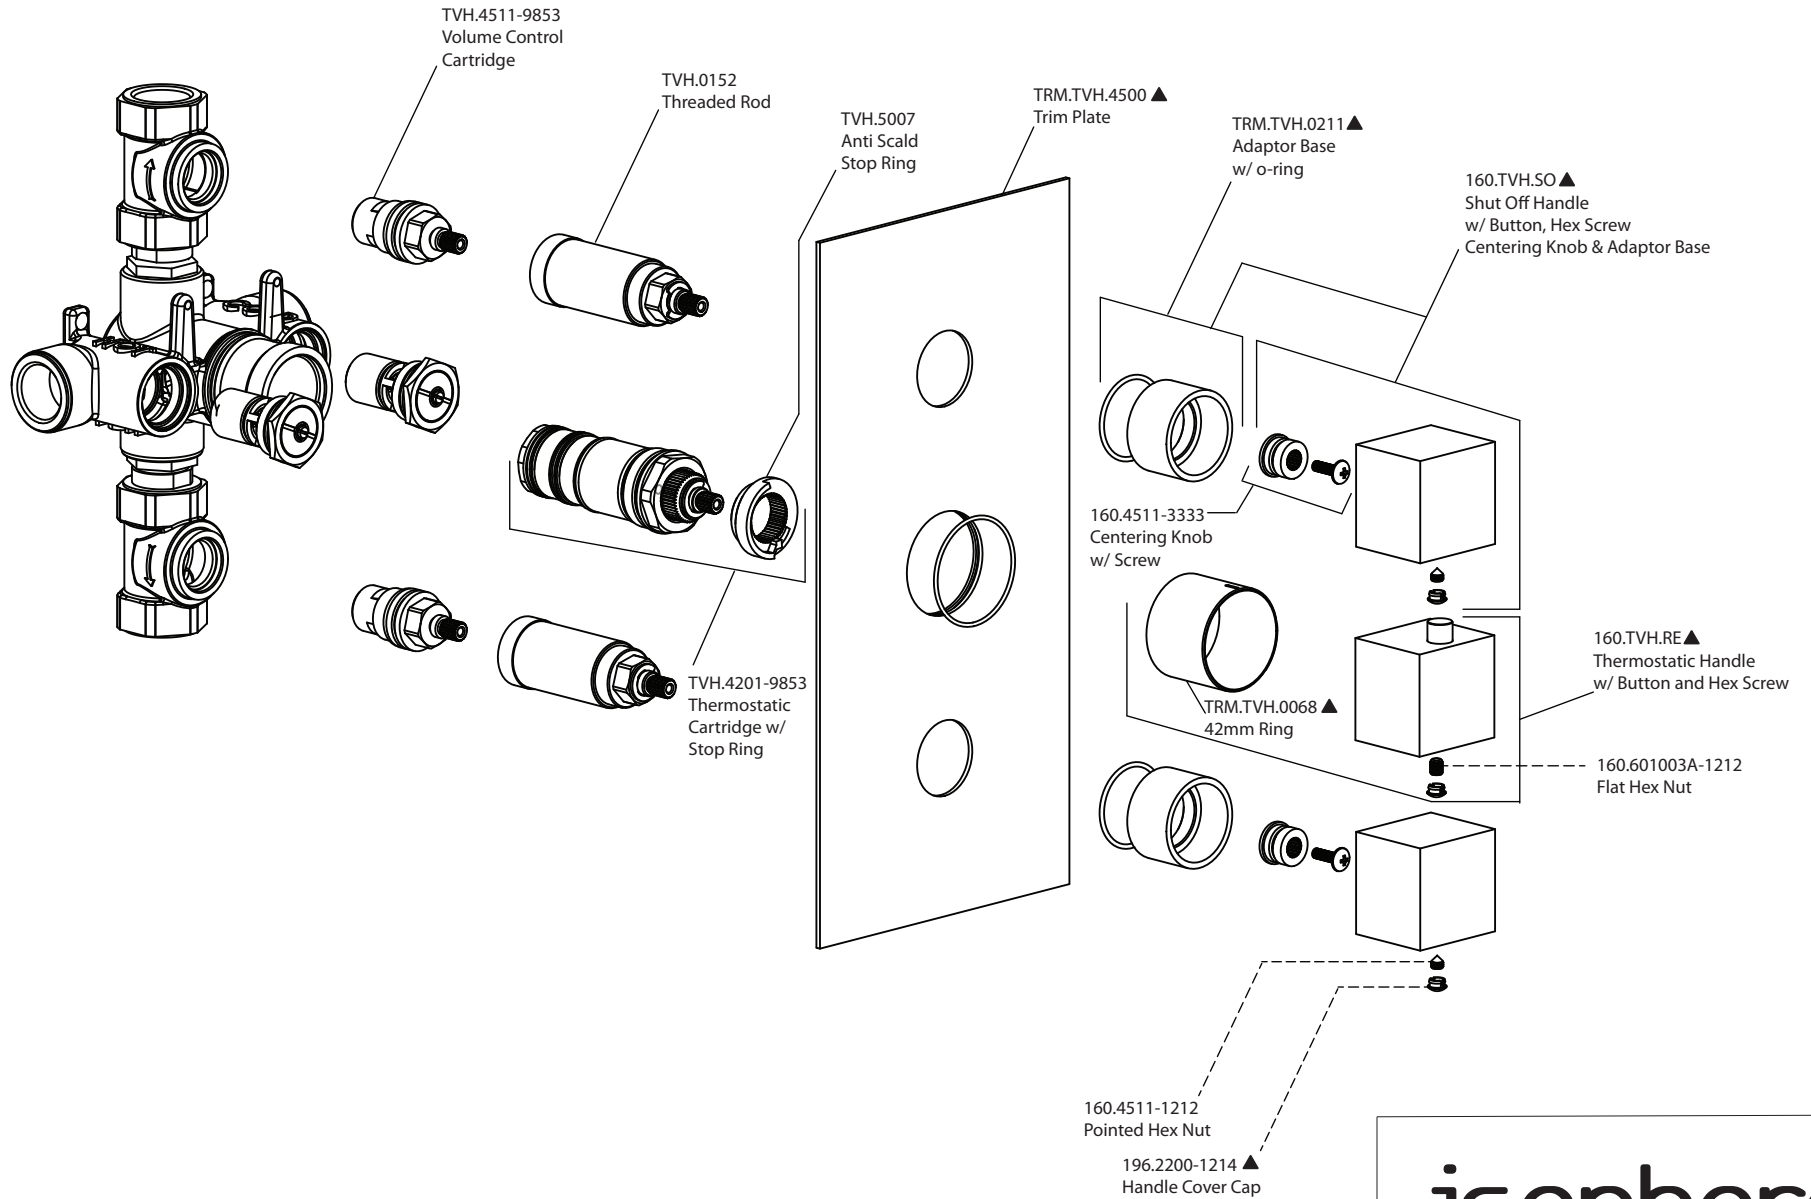

Product Parts Breakdown

isenberg
innovation+design

160.4401