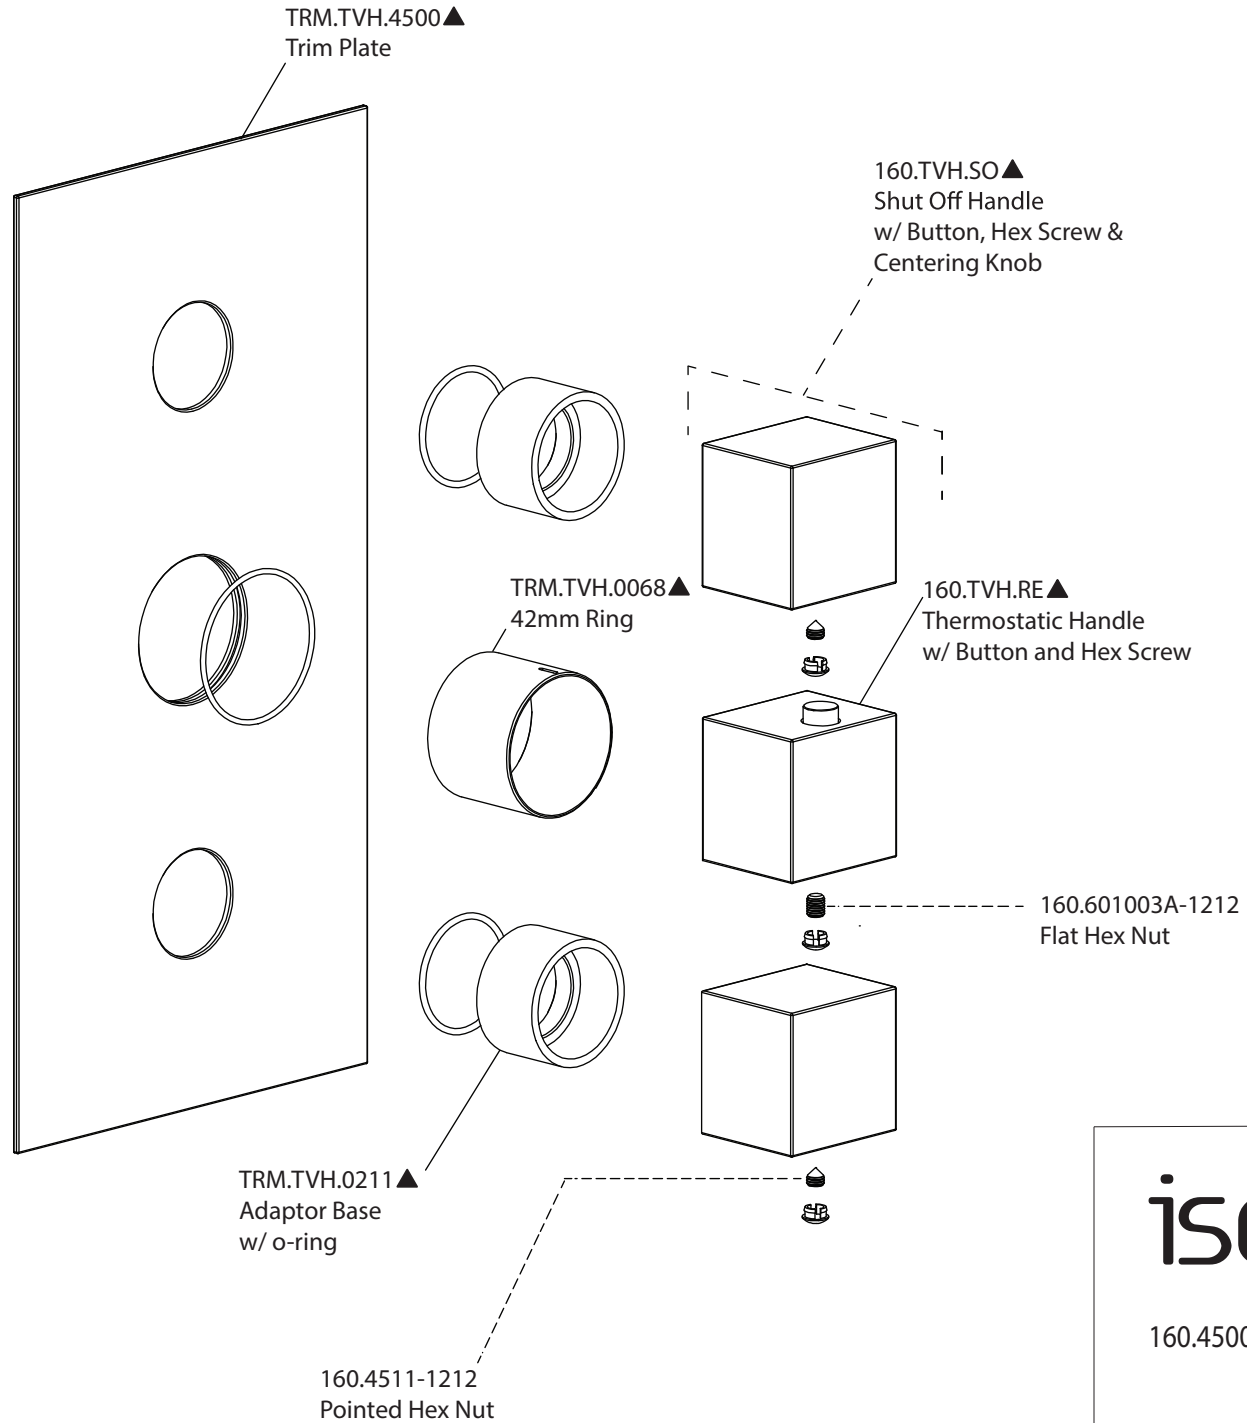

# Product Parts Breakdown

**isenberg**  
innovation+design

160.4500T