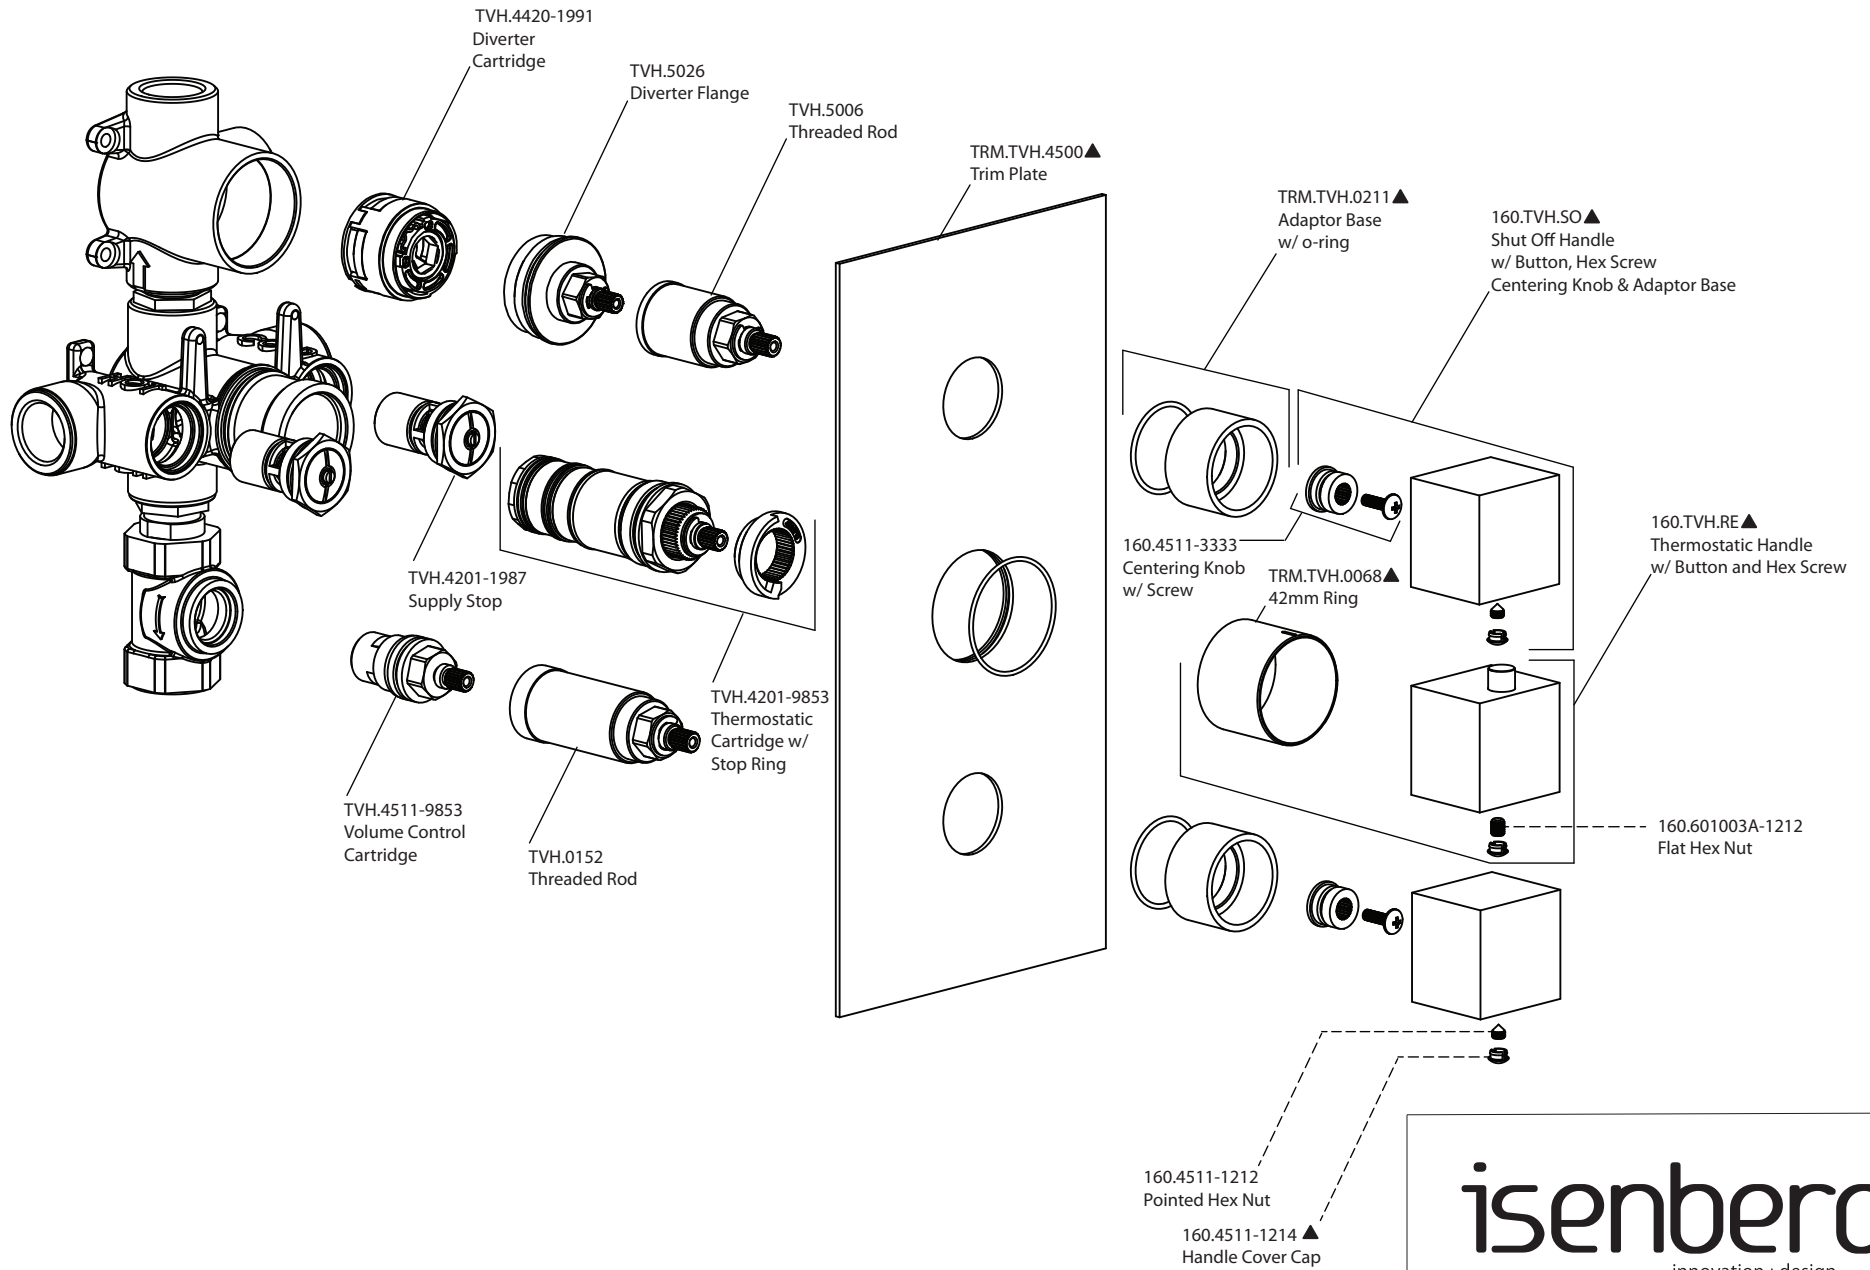

Product Parts Breakdown

isenberg
innovation+design

160.4501