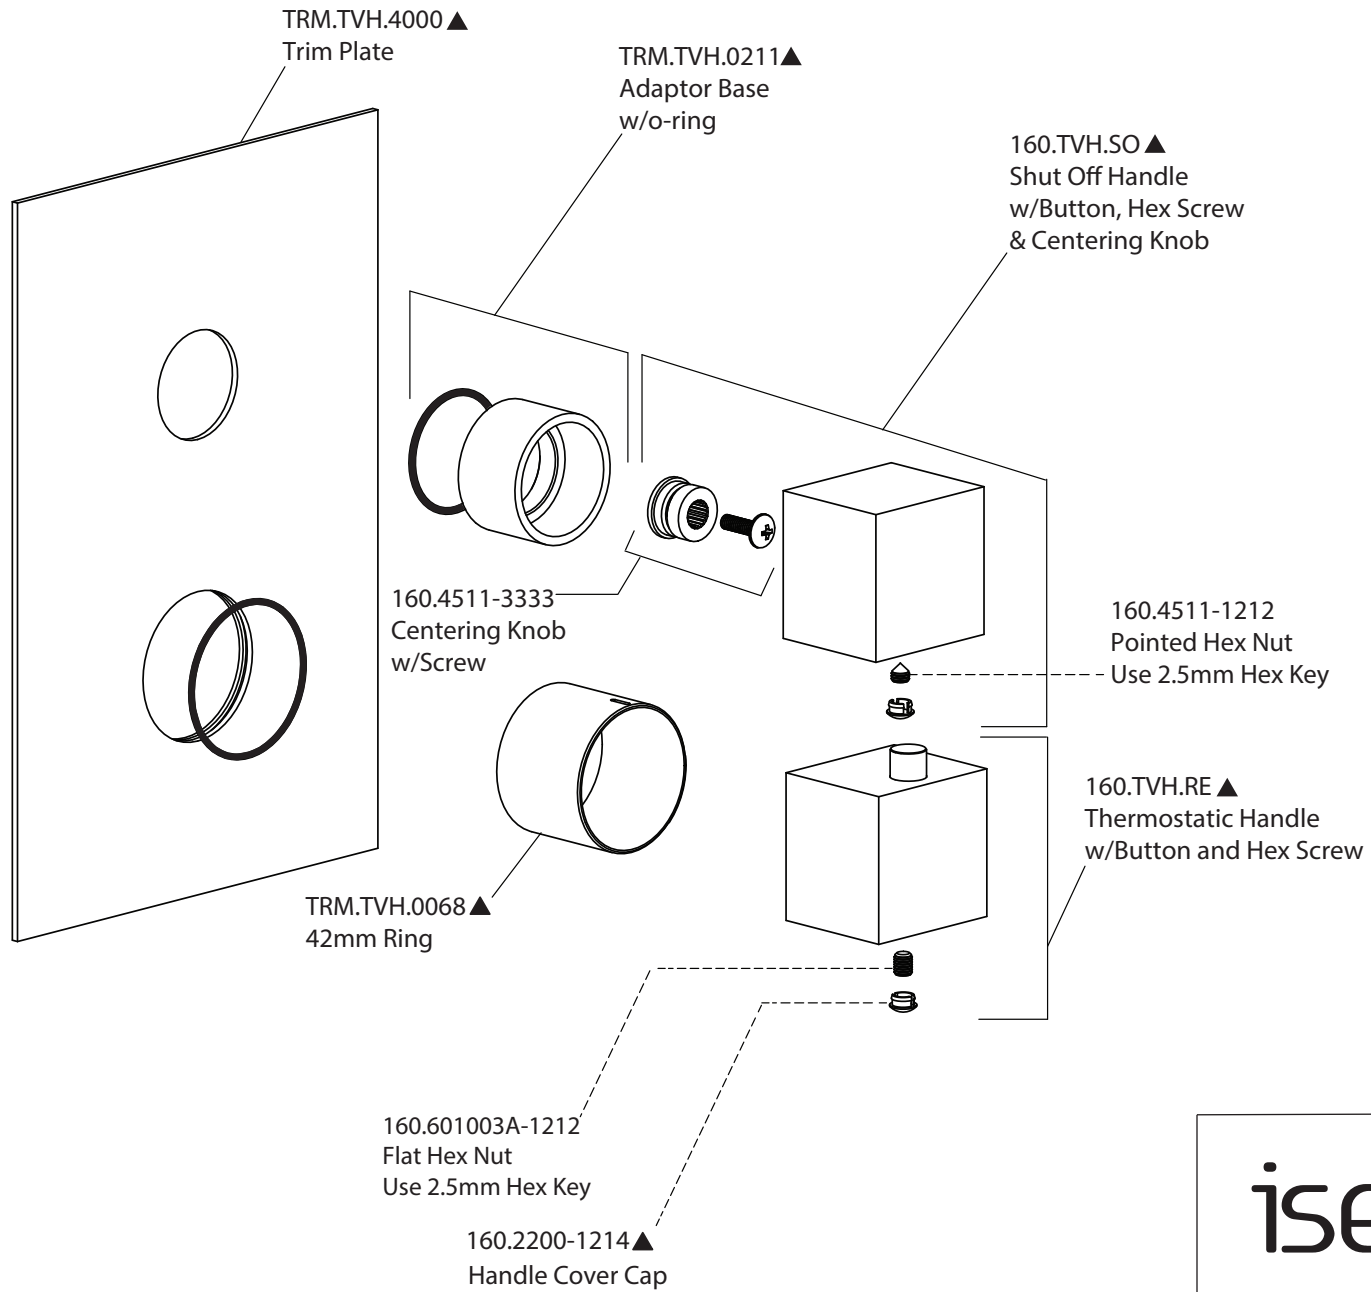

Product Parts Breakdown

isenberg
innovation+design

160.7050

Product Parts Breakdown

▲ Specify Finish

isenberg
innovation+design

HS1011SA

Ver 2.53

Product Parts Breakdown

▲ Specify Finish

isenberg
innovation+design

HS1001A

Ver 2.53

Product Parts Breakdown

isenberg
innovation+design

160.4000T

Product Parts Breakdown

isenberg
innovation+design

TVH.4420F

Ver 2.54

Product Parts Breakdown

▲ Specify Finish

isenberg
innovation+design

HS1006H

Ver 2.55

Product Parts Breakdown

isenberg
innovation+design

HS8006

Ver 2.54

Product Parts Breakdown

▲ Specify Finish

isenberg
innovation+design