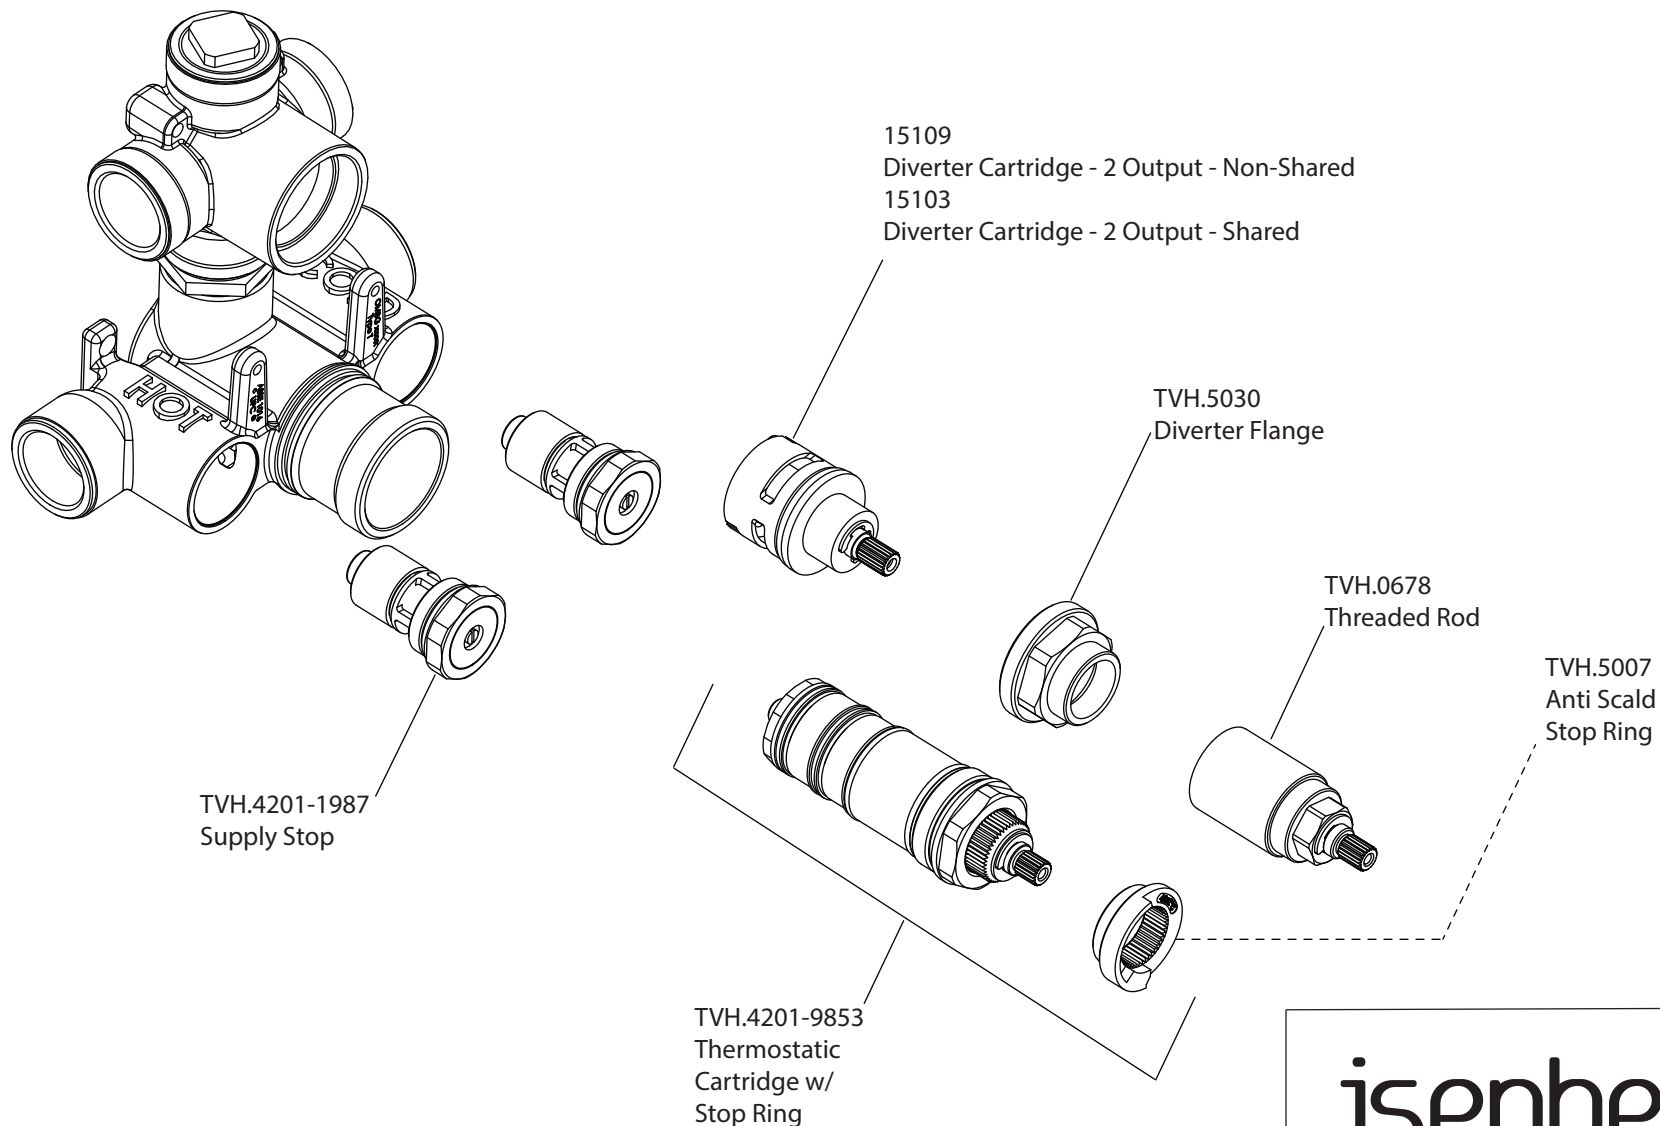

Product Parts Breakdown

isenberg
innovation+design

160.7050

Product Parts Breakdown

▲ Specify Finish

isenberg
innovation+design

HS1011SA

Ver 2.53

Product Parts Breakdown

▲ Specify Finish

isenberg
innovation+design

HS1001A

Ver 2.53

Product Parts Breakdown

isenberg
innovation+design

160.4000T

Product Parts Breakdown

isenberg
innovation+design

TVH.4420F

Ver 2.54

Product Parts Breakdown

▲ Specify Finish

isenberg
innovation+design

HS1006H

Ver 2.55

Product Parts Breakdown

isenberg
innovation+design

HS8006

Ver 2.54

Product Parts Breakdown

▲ Specify Finish

isenberg
innovation+design