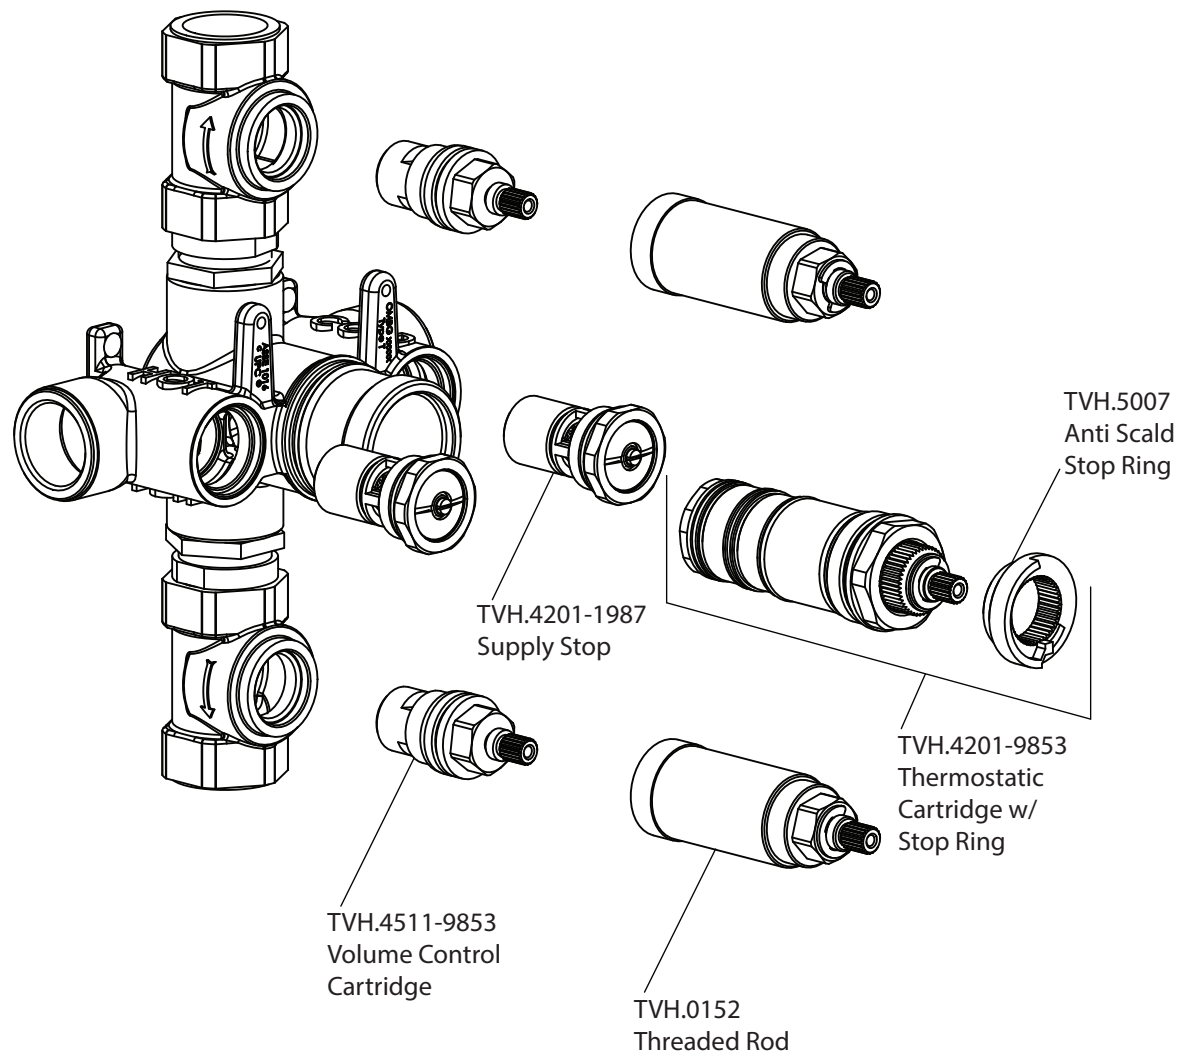

Product Parts Breakdown

isenberg
innovation+design

160.7150

Product Parts Breakdown

▲ Specify Finish

isenberg
innovation+design

HS1011SA

Ver 2.53

Product Parts Breakdown

▲ Specify Finish

isenberg
innovation+design

HSB.10S

Ver 2.53

Product Parts Breakdown

isenberg
innovation+design

160.4500T

Product Parts Breakdown

isenberg
innovation+design

TVH.4401

Ver 2.53

Product Parts Breakdown

▲ Specify Finish

isenberg
innovation+design

HS1006H

Ver 2.55

Product Parts Breakdown

isenberg
innovation+design

HS8006

Ver 2.54

Product Parts Breakdown

▲ Specify Finish

isenberg
innovation+design