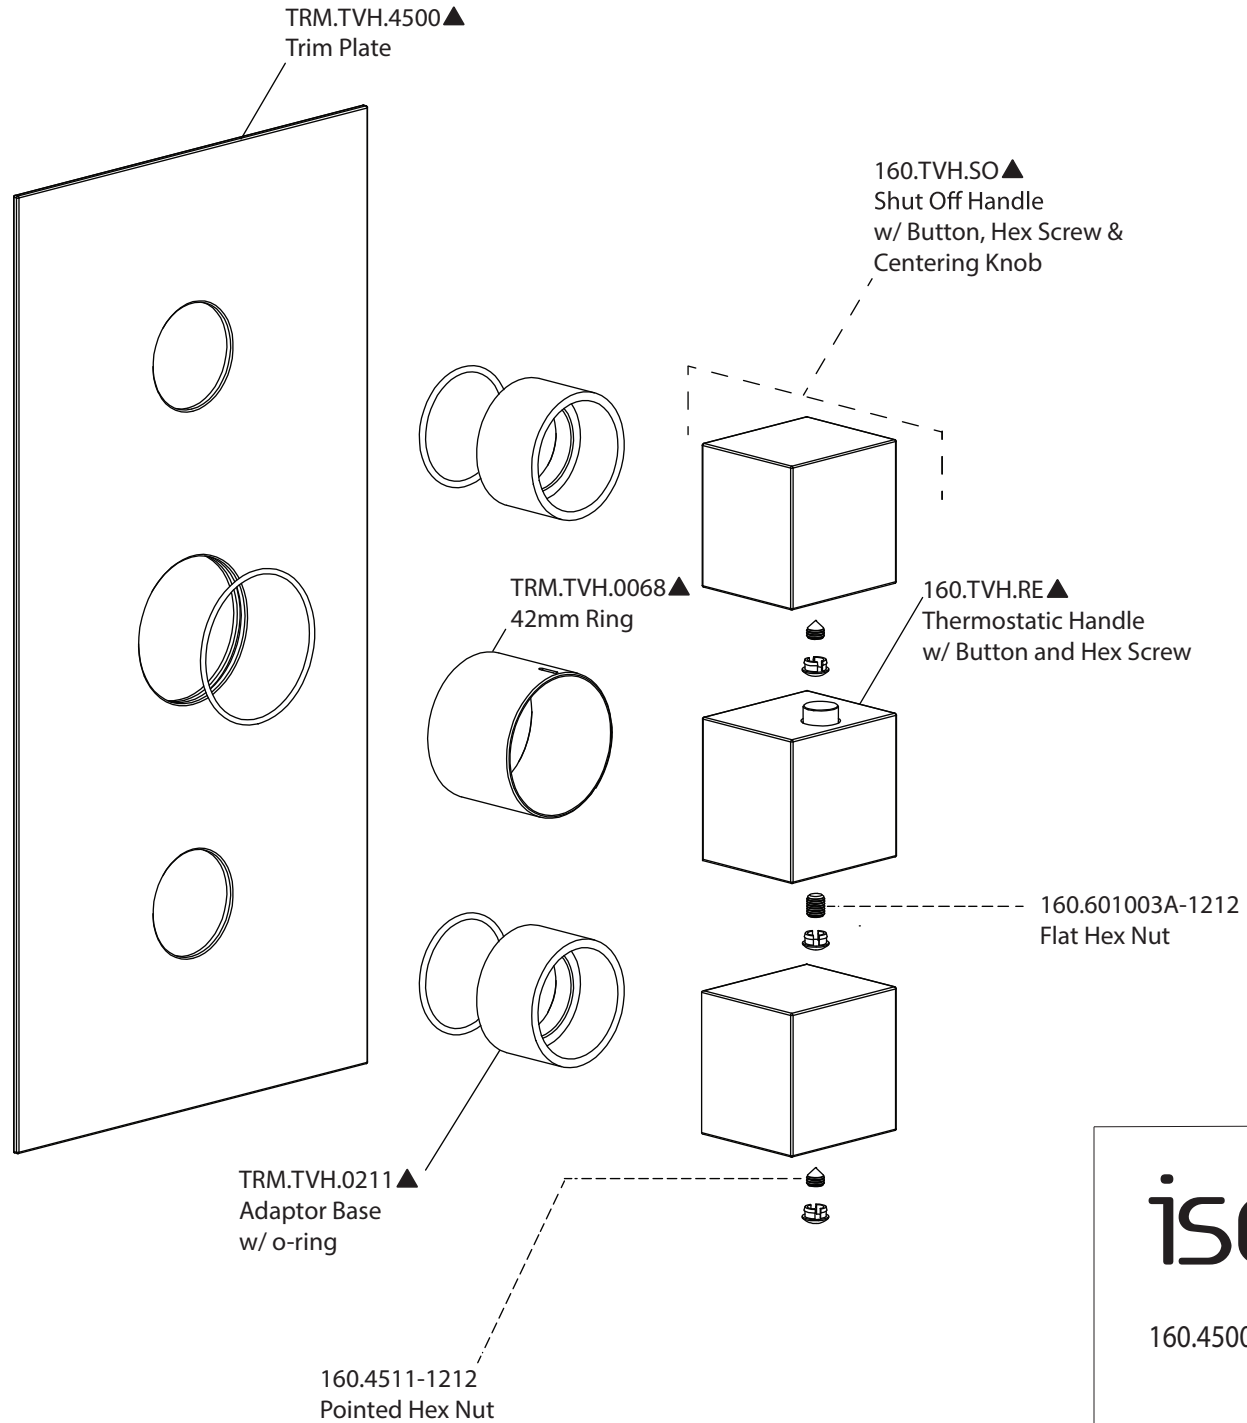

Product Parts Breakdown

isenberg
innovation+design

160.7150

Product Parts Breakdown

▲ Specify Finish

isenberg
innovation+design

HS1011SA

Ver 2.53

Product Parts Breakdown

▲ Specify Finish

isenberg
innovation+design

HSB.10S

Ver 2.53

Product Parts Breakdown

isenberg
innovation+design

160.4500T

Product Parts Breakdown

isenberg
innovation+design

TVH.4401

Ver 2.53

Product Parts Breakdown

▲ Specify Finish

isenberg
innovation+design

HS1006H

Ver 2.55

Product Parts Breakdown

isenberg
innovation+design

HS8006

Ver 2.54

Product Parts Breakdown

▲ Specify Finish

isenberg
innovation+design