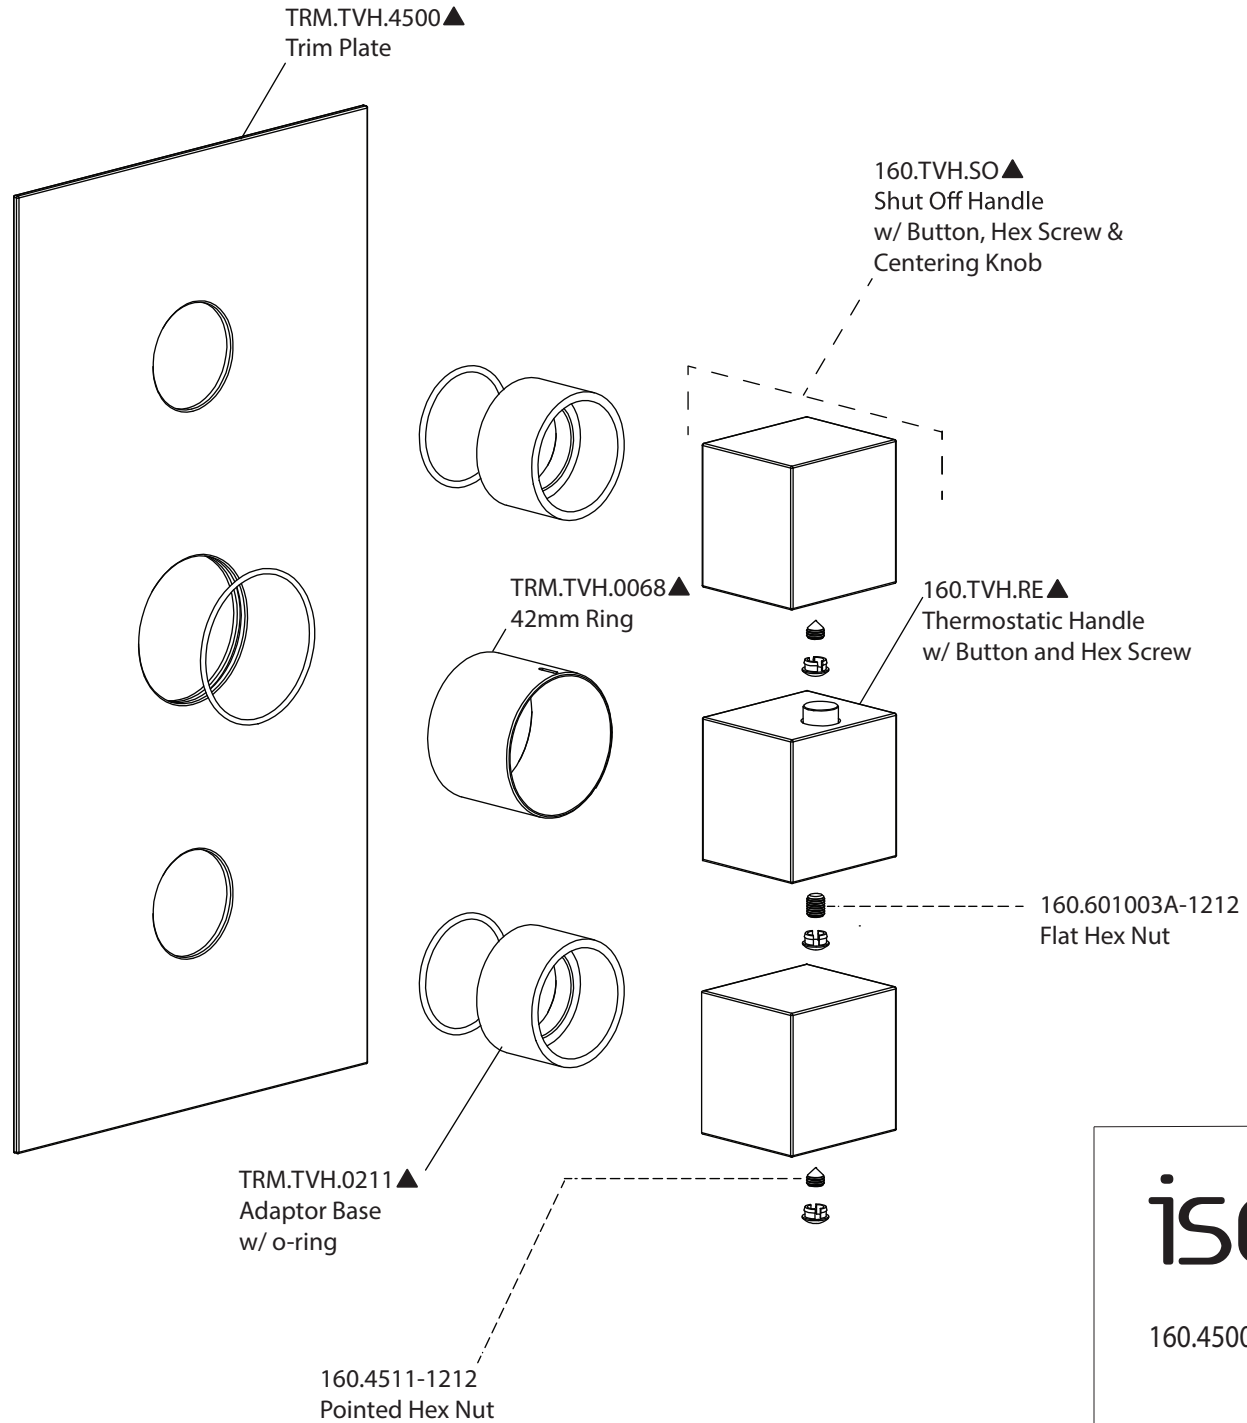

Product Parts Breakdown

isenberg
innovation+design

160.7200

Product Parts Breakdown

▲ Specify Finish

isenberg
innovation+design

HS1011SA

Ver 2.53

Product Parts Breakdown

▲ Specify Finish

isenberg
innovation+design

HSB.10S

Ver 2.53

Product Parts Breakdown

isenberg
innovation+design

160.4500T

Product Parts Breakdown

isenberg
innovation+design

TVH.4401

Ver 2.53

Product Parts Breakdown

▲ Specify Finish

isenberg
innovation+design

HS1006H