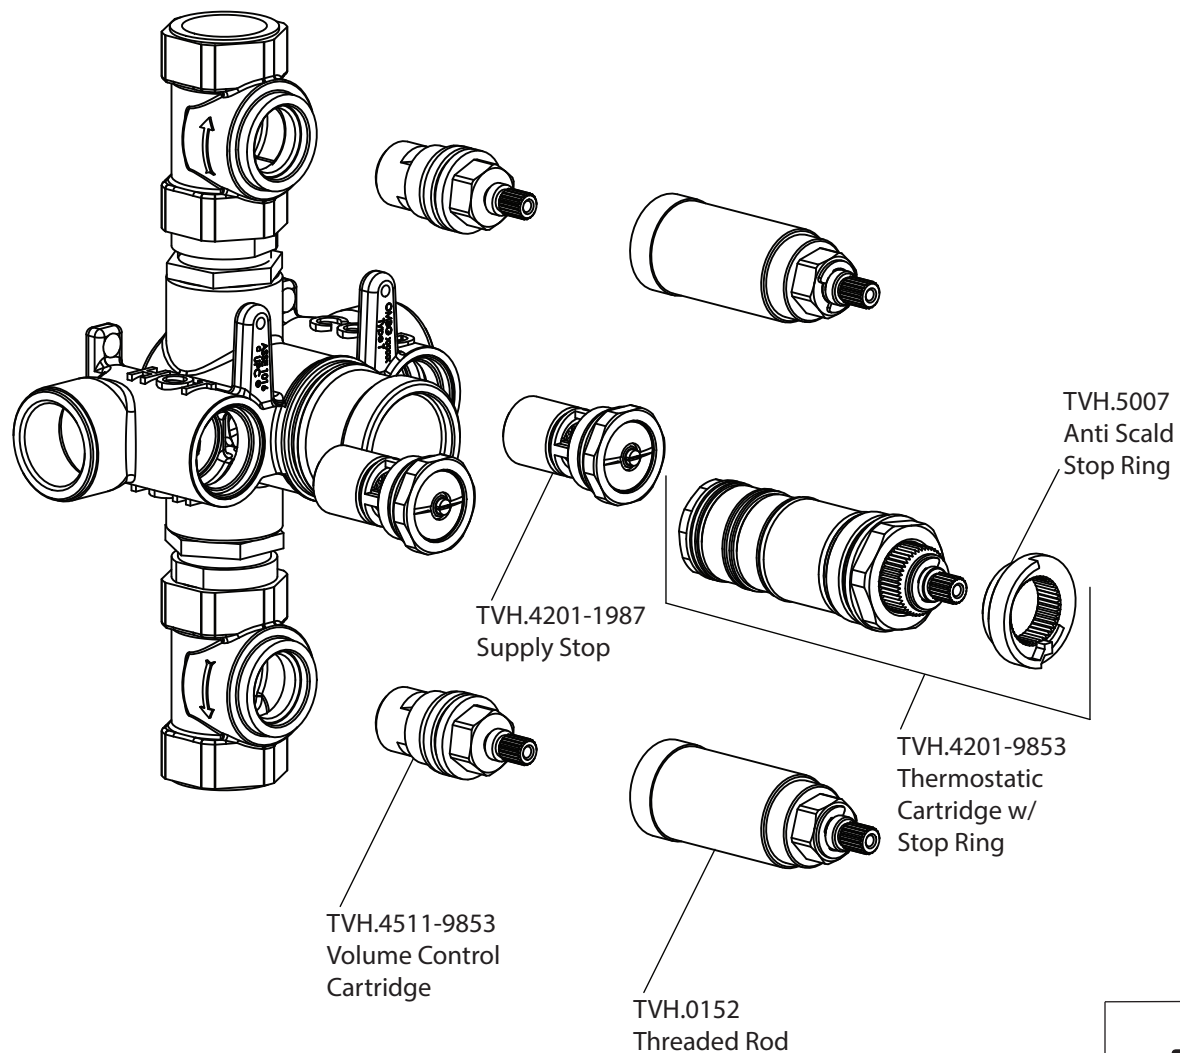

Product Parts Breakdown

isenberg
innovation+design

160.7200

Product Parts Breakdown

▲ Specify Finish

isenberg
innovation+design

HS1011SA

Ver 2.53

Product Parts Breakdown

▲ Specify Finish

isenberg
innovation+design

HSB.10S

Ver 2.53

Product Parts Breakdown

isenberg
innovation+design

160.4500T

Product Parts Breakdown

isenberg
innovation+design

TVH.4401

Ver 2.53

Product Parts Breakdown

▲ Specify Finish

isenberg
innovation+design

HS1006H

Ver 2.55

Product Parts Breakdown

isenberg
innovation+design

100.601003A

Ver 2.55

Product Parts Breakdown

isenberg
innovation+design

160.5505