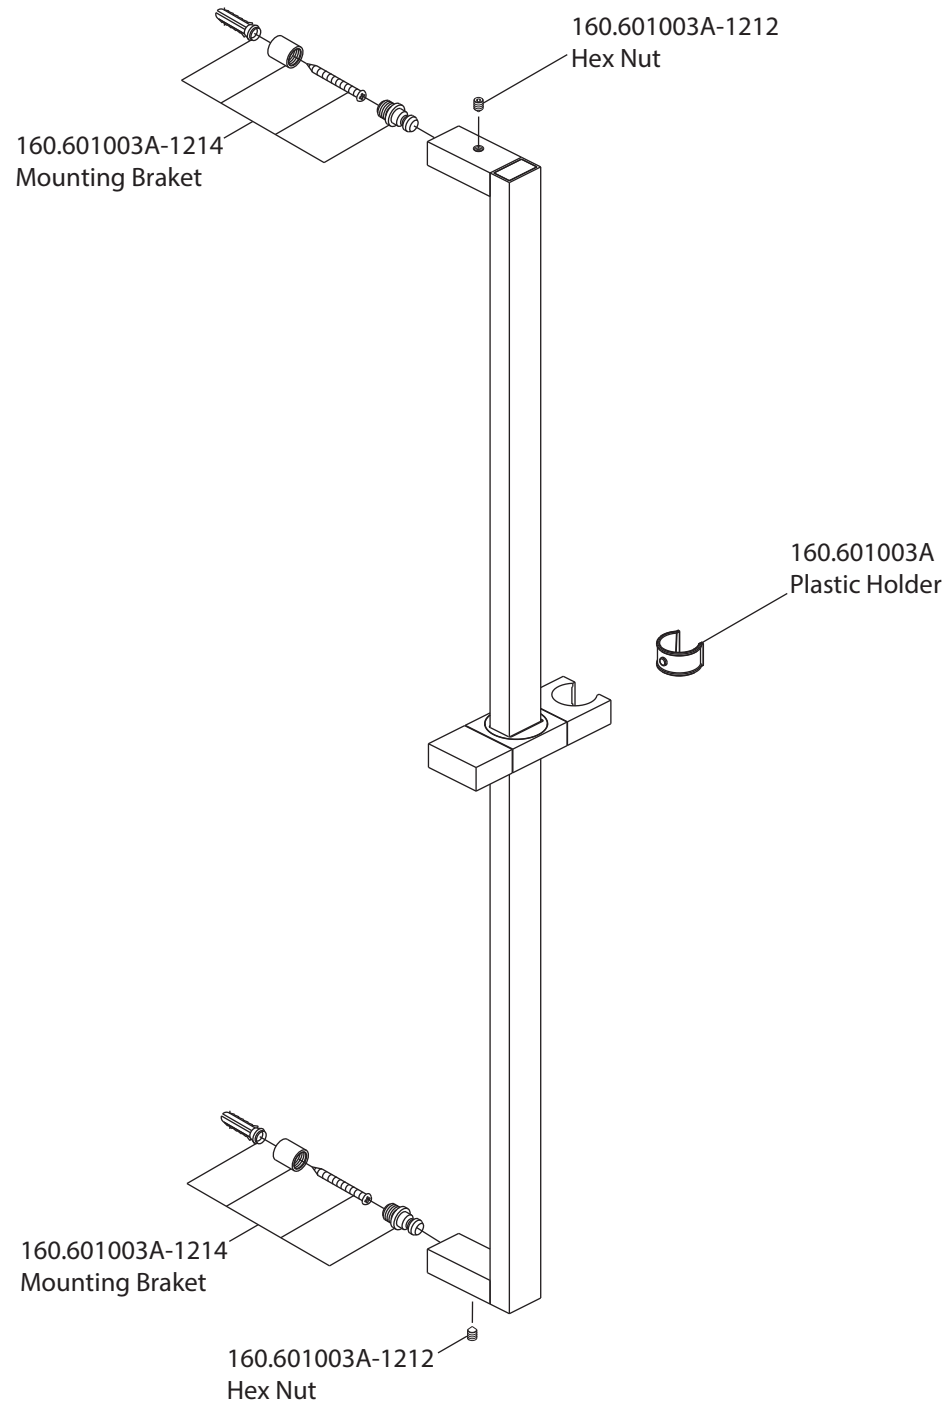

Product Parts Breakdown

isenberg
innovation+design

160.7300

Product Parts Breakdown

▲ Specify Finish

isenberg
innovation+design

HS1011SA

Ver 2.53

Product Parts Breakdown

▲ Specify Finish

isenberg
innovation+design

HSB.10S

Ver 2.53

Product Parts Breakdown

isenberg
innovation+design

160.4000VT

Product Parts Breakdown

isenberg
innovation+design

TVH.2717F

Ver 2.53

Product Parts Breakdown

▲ Specify Finish

isenberg
innovation+design

HS1006H

Ver 2.55

Product Parts Breakdown

isenberg
innovation+design

100.601003A

Ver 2.55

Product Parts Breakdown

isenberg
innovation+design

160.5505