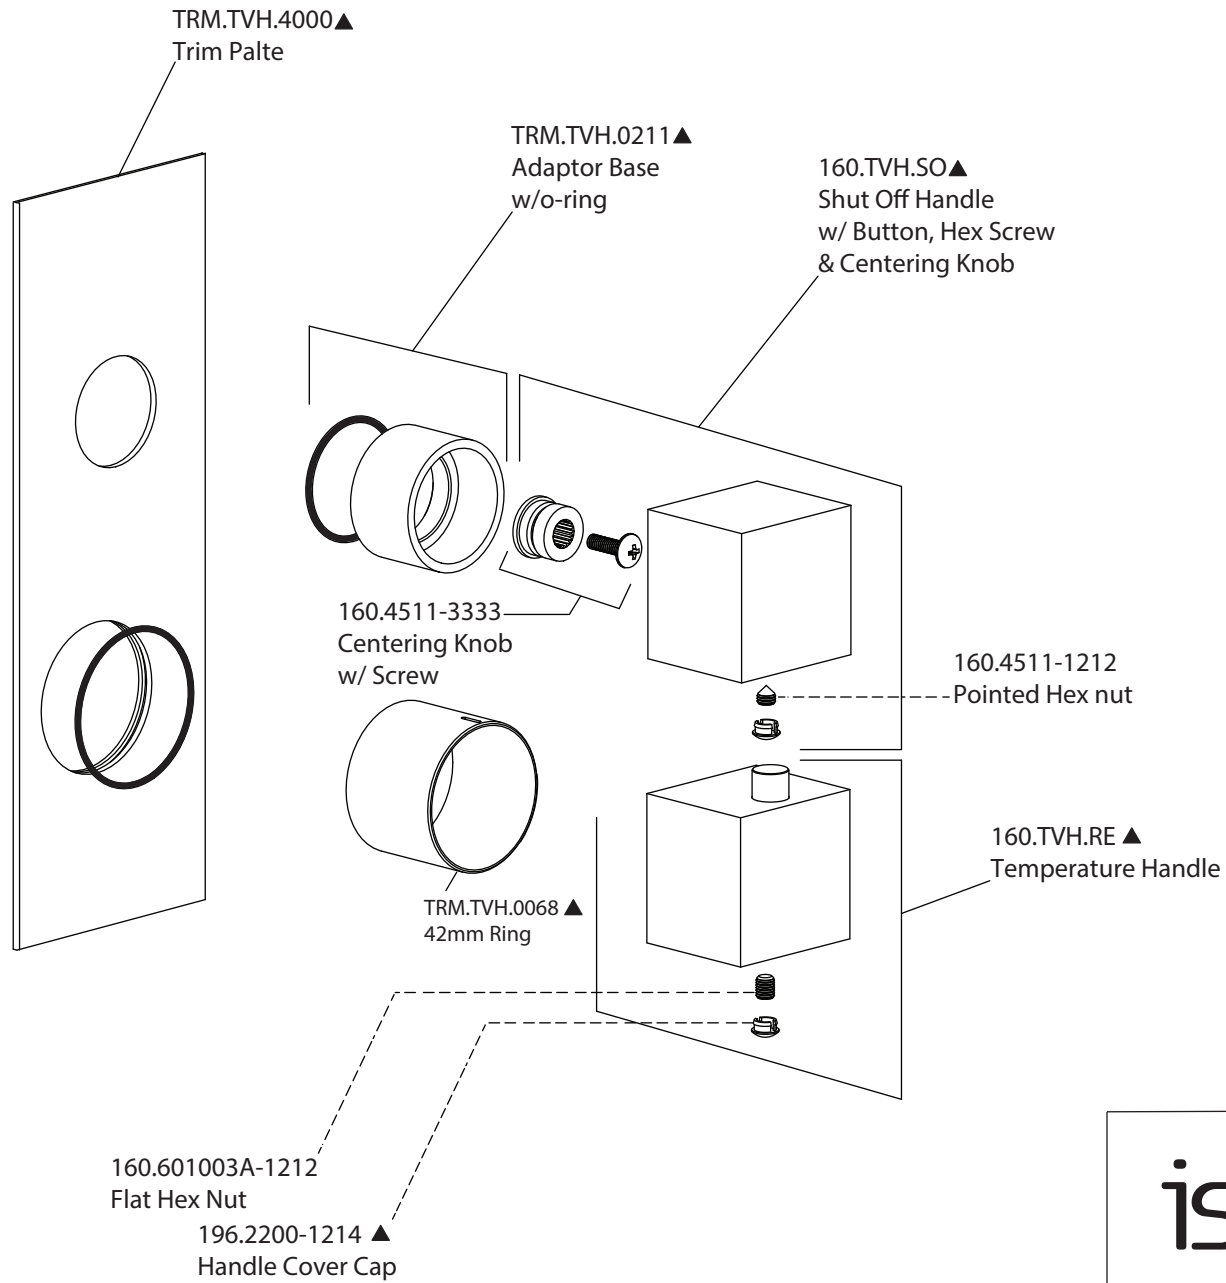

Product Parts Breakdown

isenberg
innovation+design

160.7300

Product Parts Breakdown

▲ Specify Finish

isenberg
innovation+design

HS1011SA

Ver 2.53

Product Parts Breakdown

▲ Specify Finish

isenberg
innovation+design

HSB.10S

Ver 2.53

Product Parts Breakdown

isenberg
innovation+design

160.4000VT

Product Parts Breakdown

isenberg
innovation+design

TVH.2717F

Ver 2.53

Product Parts Breakdown

▲ Specify Finish

isenberg
innovation+design

HS1006H