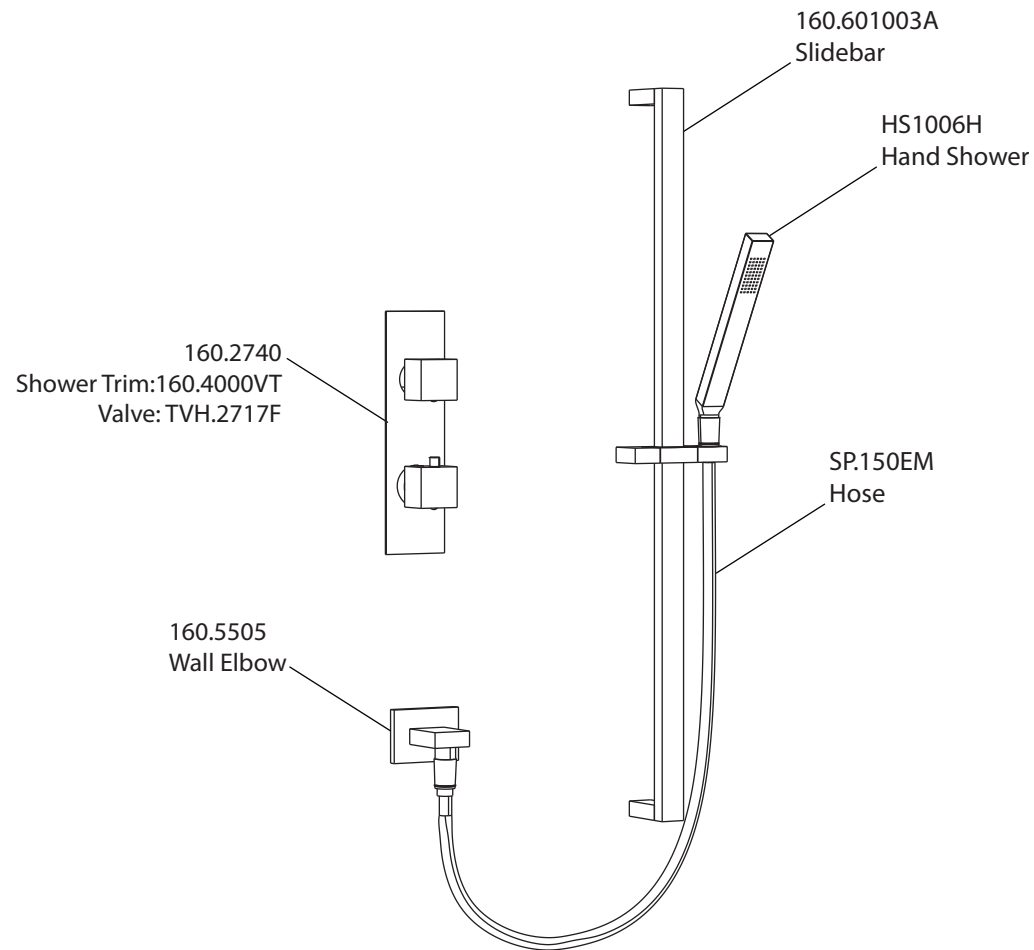

Product Parts Breakdown

isenberg
innovation+design

160.7300

Product Parts Breakdown

▲ Specify Finish

isenberg
innovation+design

HS1011SA

Ver 2.53

Product Parts Breakdown

▲ Specify Finish

isenberg
innovation+design

HSB.10S

Ver 2.53

Product Parts Breakdown

isenberg
innovation+design

160.4000VT

Product Parts Breakdown

isenberg
innovation+design

TVH.2717F

Ver 2.53

Product Parts Breakdown

▲ Specify Finish

isenberg
innovation+design

HS1006H