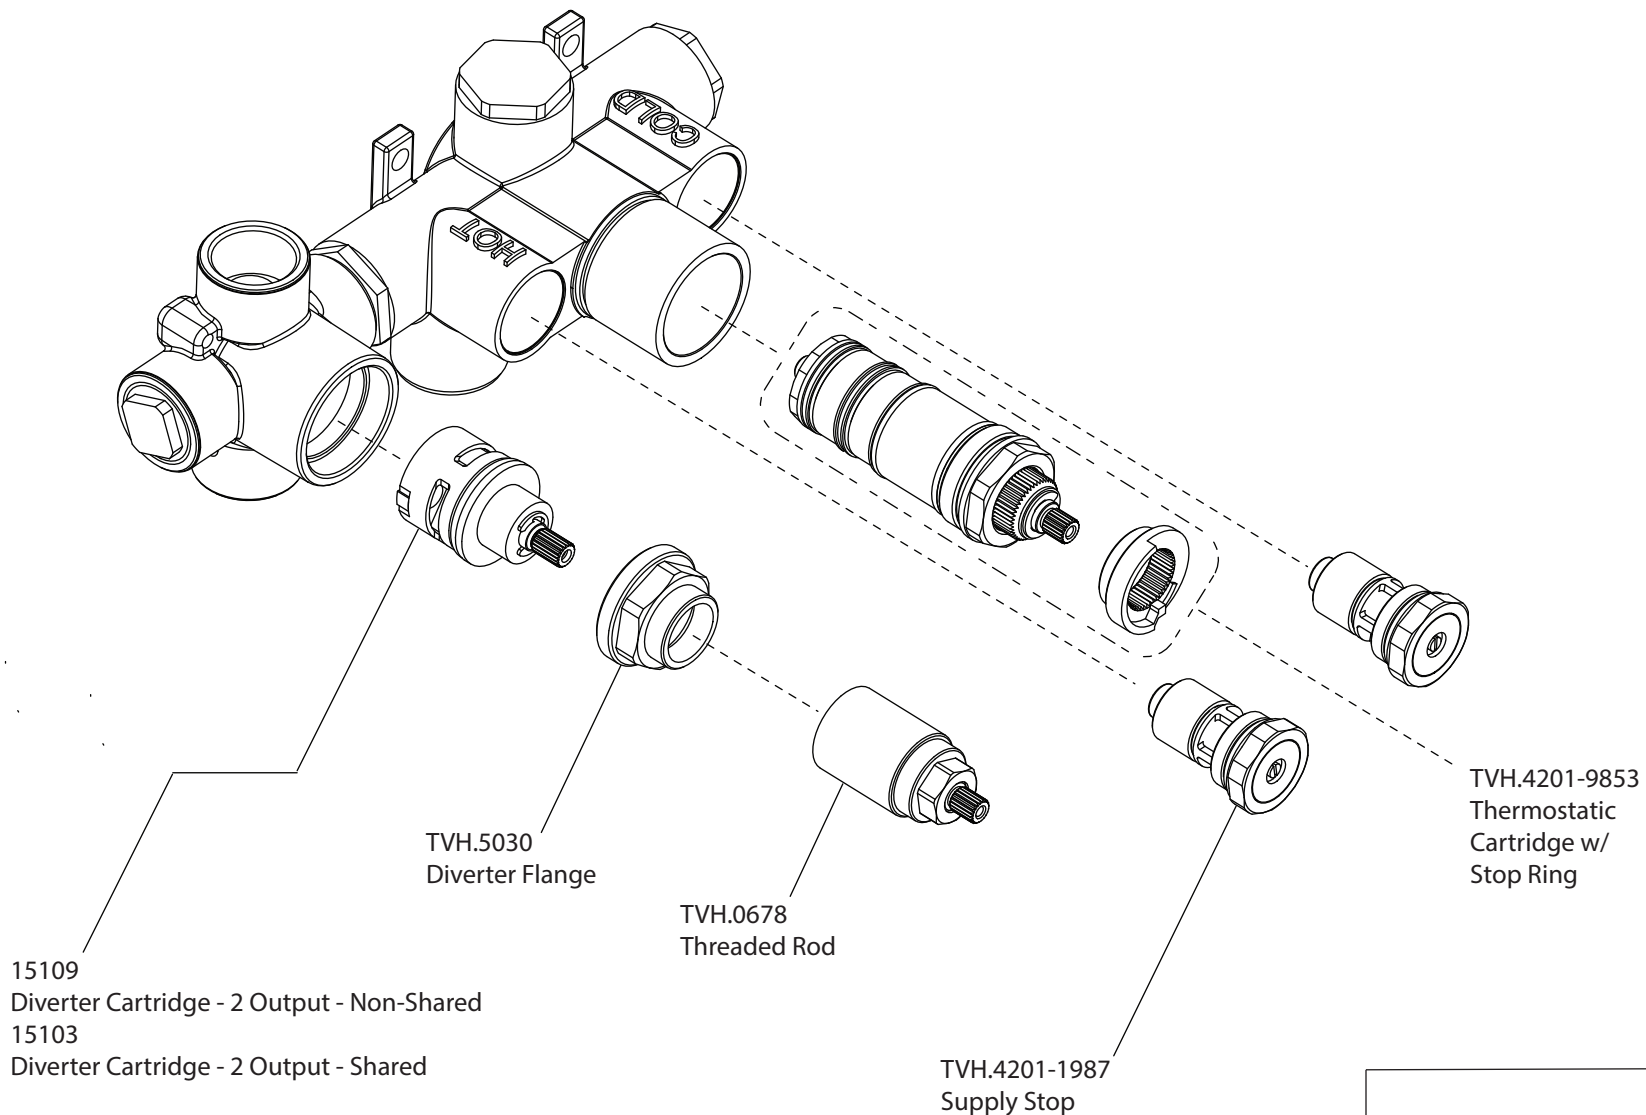

Product Parts Breakdown

isenberg
innovation+design

160.7300

Product Parts Breakdown

▲ Specify Finish

isenberg
innovation+design

HS1011SA

Ver 2.53

Product Parts Breakdown

▲ Specify Finish

isenberg
innovation+design

HSB.10S

Ver 2.53

Product Parts Breakdown

isenberg
innovation+design

160.4000VT

Product Parts Breakdown

isenberg
innovation+design

TVH.2717F

Ver 2.53

Product Parts Breakdown

▲ Specify Finish

isenberg
innovation+design

HS1006H

Ver 2.55

Product Parts Breakdown

isenberg
innovation+design

100.601003A

Ver 2.55

Product Parts Breakdown

isenberg
innovation+design

160.5505