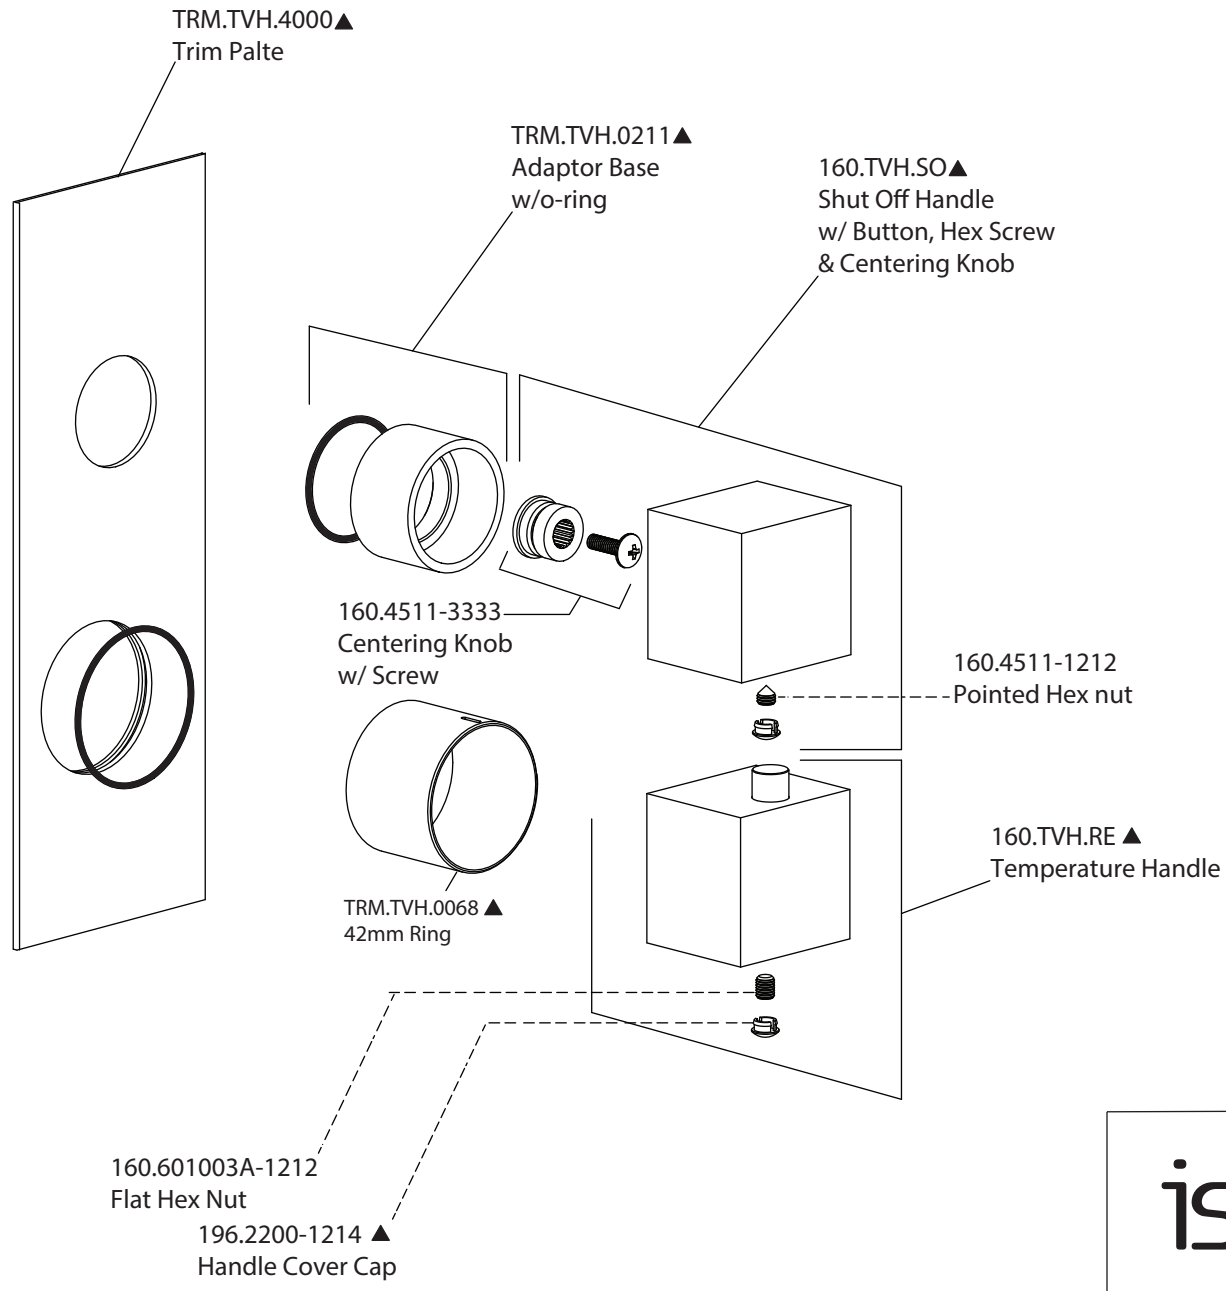

Product Parts Breakdown

isenberg
innovation+design

160.7350

Product Parts Breakdown

▲ Specify Finish

isenberg
innovation+design

HS1011SA

Ver 2.53

Product Parts Breakdown

▲ Specify Finish

isenberg
innovation+design

HSB.10S

Ver 2.53

Product Parts Breakdown

isenberg
innovation+design

160.4000VT

Product Parts Breakdown

isenberg
innovation+design

TVH.2717F

Ver 2.53

Product Parts Breakdown

▲ Specify Finish

isenberg
innovation+design

HS1006H

Ver 2.55

Product Parts Breakdown

isenberg
innovation+design

100.601024A

Ver 2.55

Product Parts Breakdown

▲ Specify Finish

isenberg
innovation+design