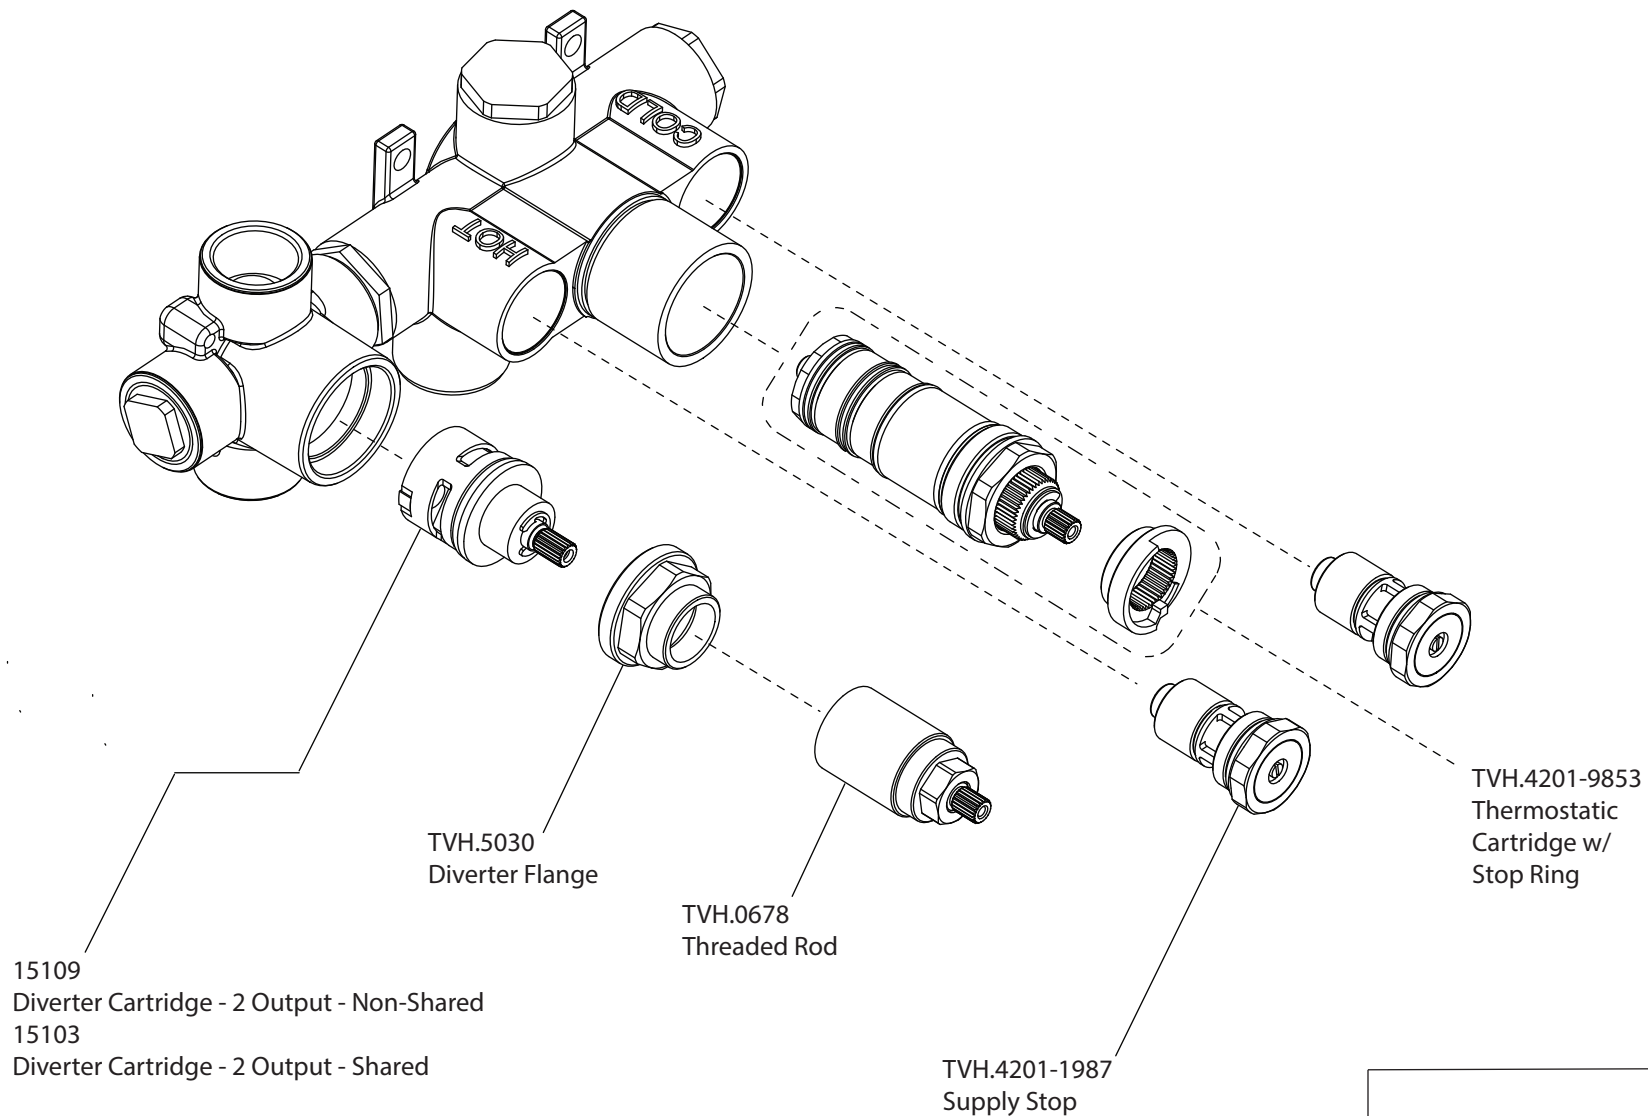

Product Parts Breakdown

isenberg
innovation+design

160.7350

Product Parts Breakdown

▲ Specify Finish

isenberg
innovation+design

HS1011SA

Ver 2.53

Product Parts Breakdown

▲ Specify Finish

isenberg
innovation+design

HSB.10S

Ver 2.53

Product Parts Breakdown

isenberg
innovation+design

160.4000VT

Product Parts Breakdown

isenberg
innovation+design

TVH.2717F

Ver 2.53

Product Parts Breakdown

▲ Specify Finish

isenberg
innovation+design

HS1006H

Ver 2.55

Product Parts Breakdown

isenberg
innovation+design

100.601024A

Ver 2.55

Product Parts Breakdown

▲ Specify Finish

isenberg
innovation+design