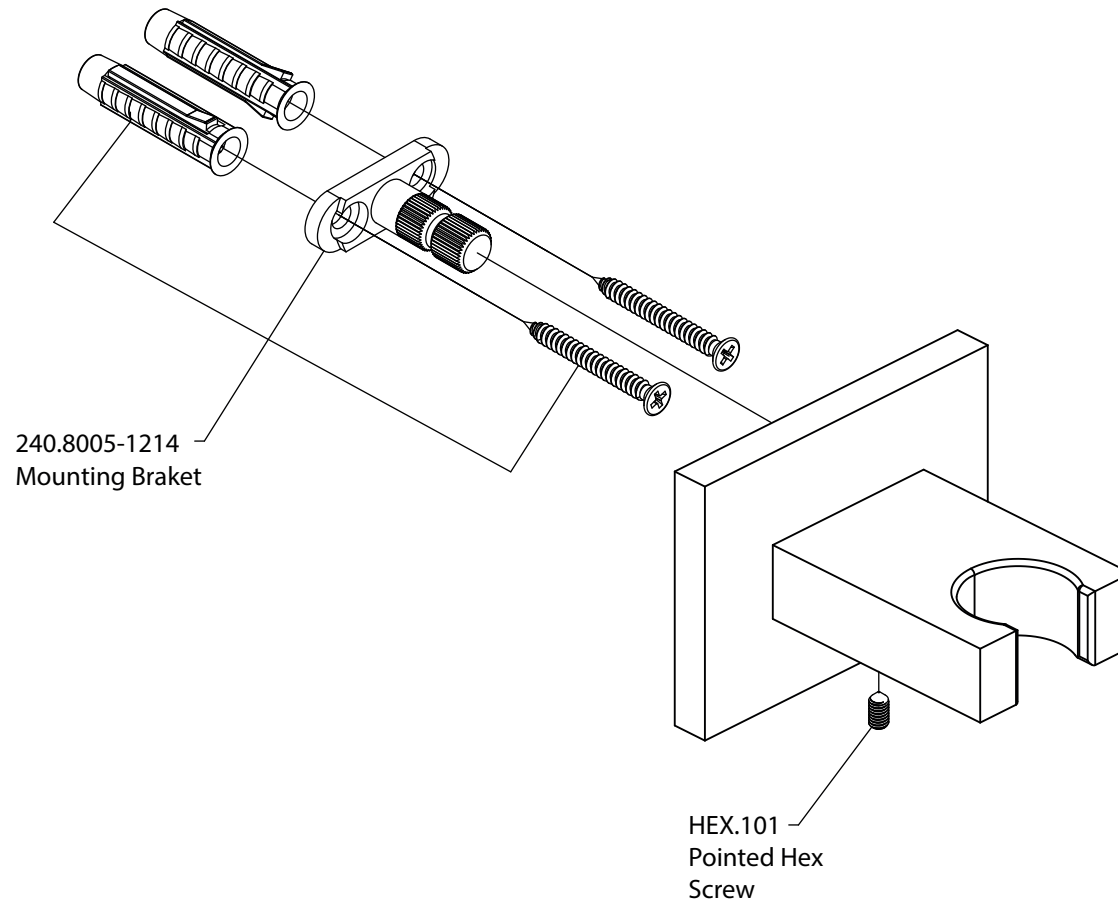

Product Parts Breakdown

isenberg
innovation+design

160.8005

Ver 2.53