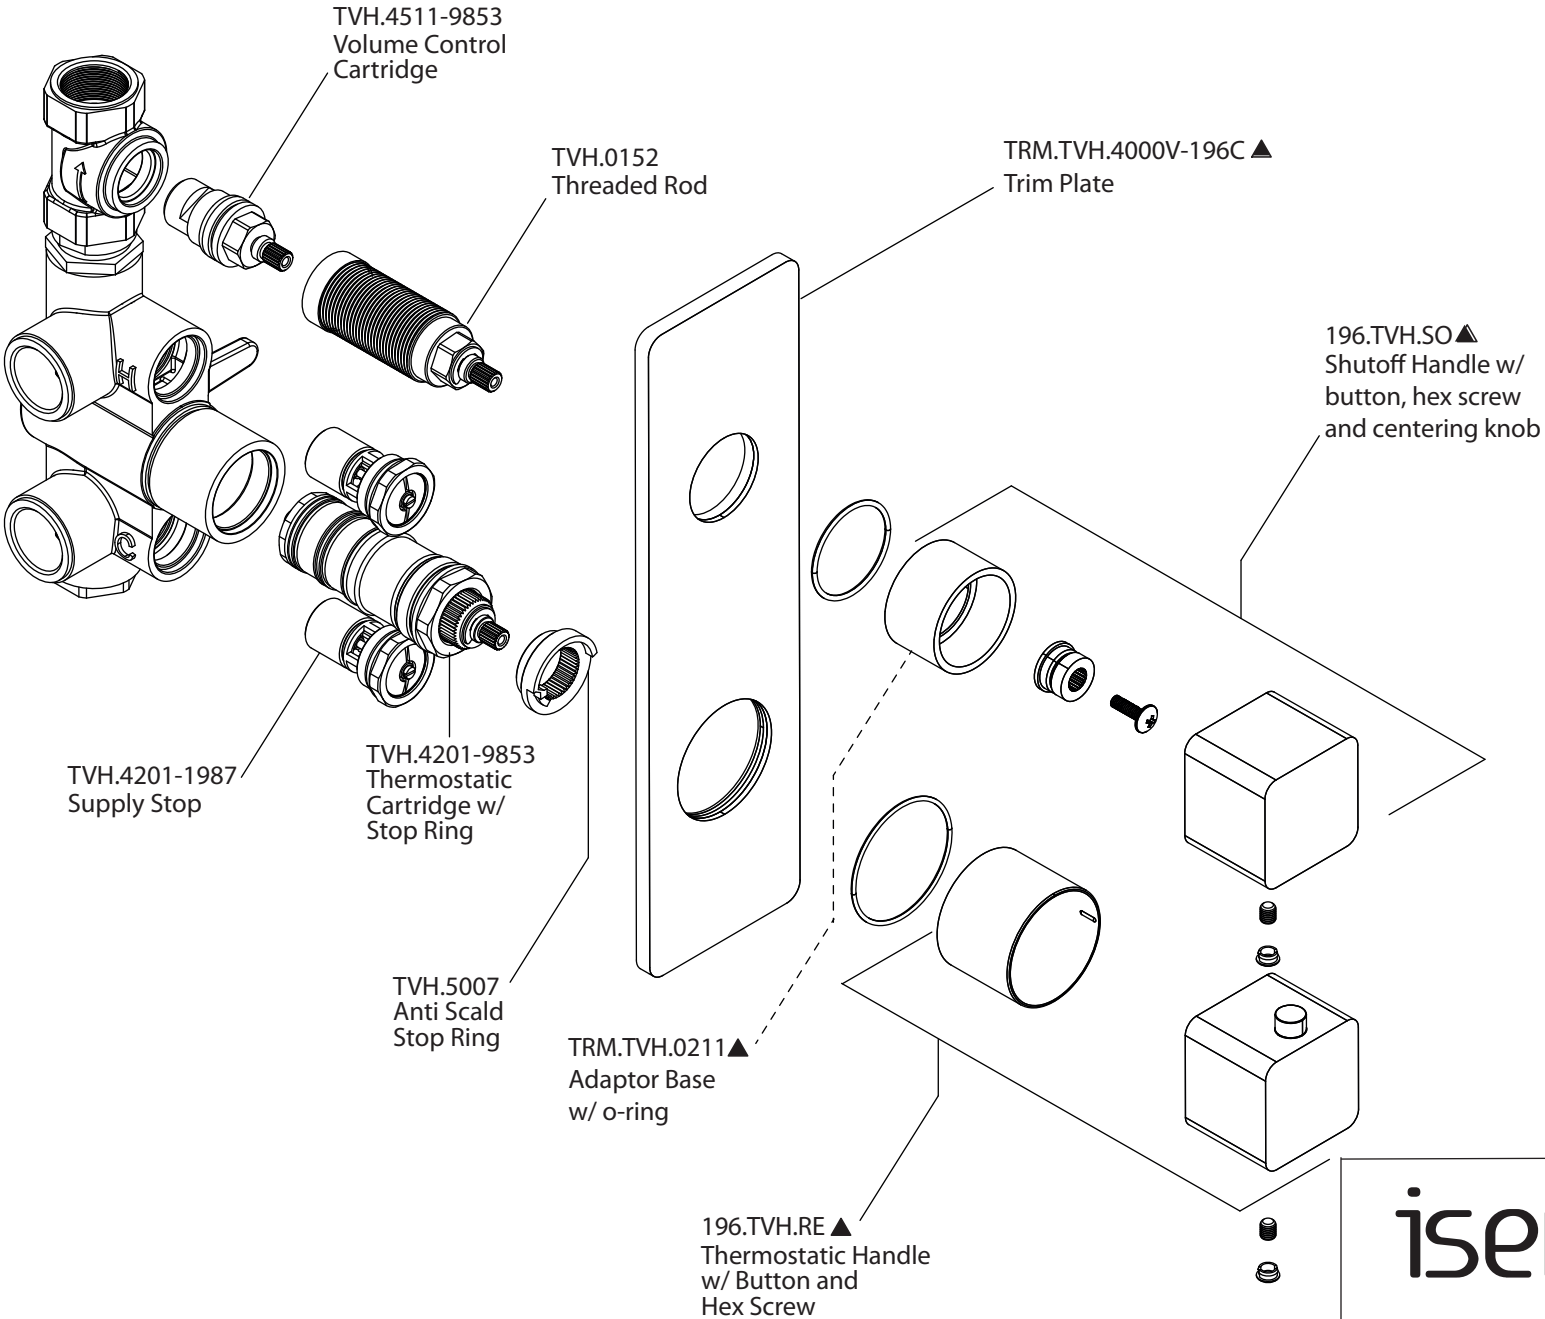

Product Parts Breakdown

isenberg
innovation+design

196.2720

Ver 2.53