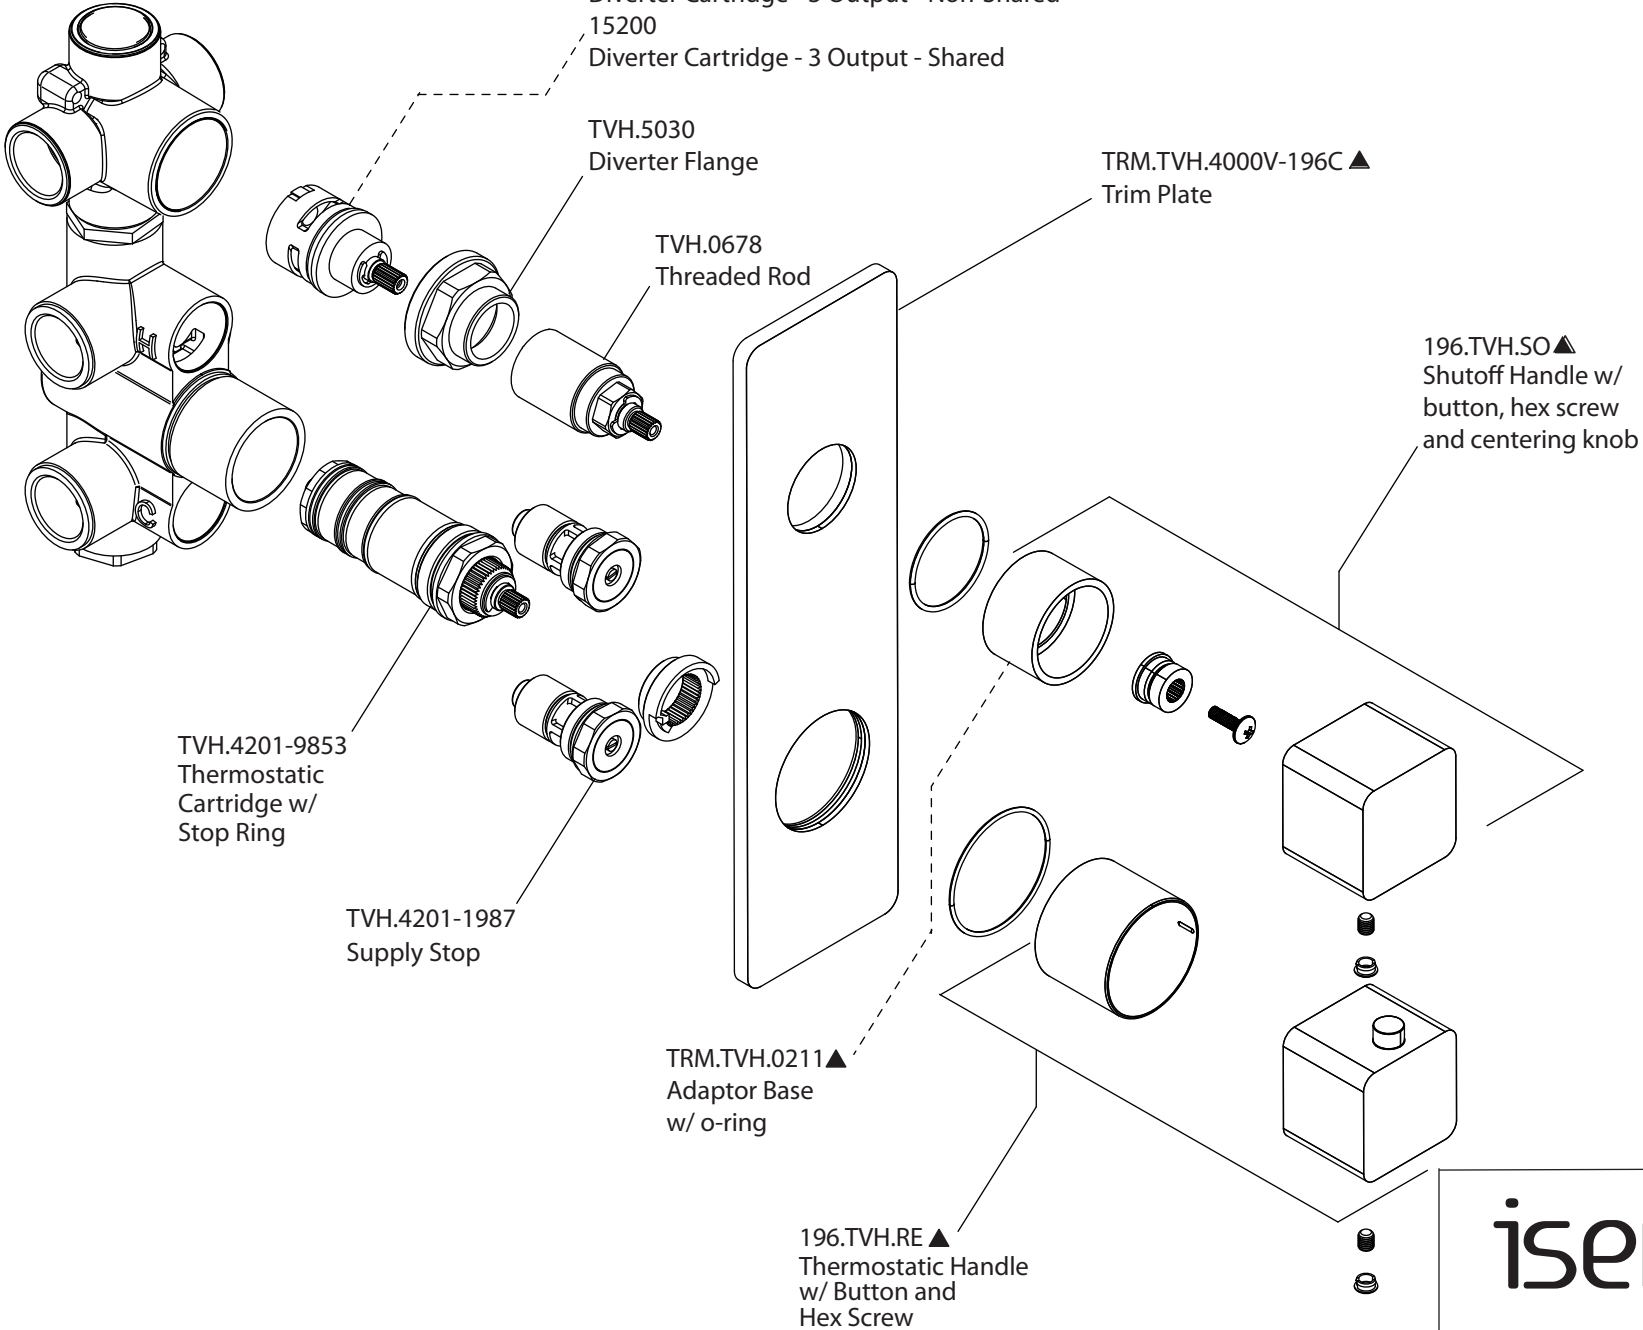

Product Parts Breakdown

isenberg
innovation+design

196.2780

Ver 2.53