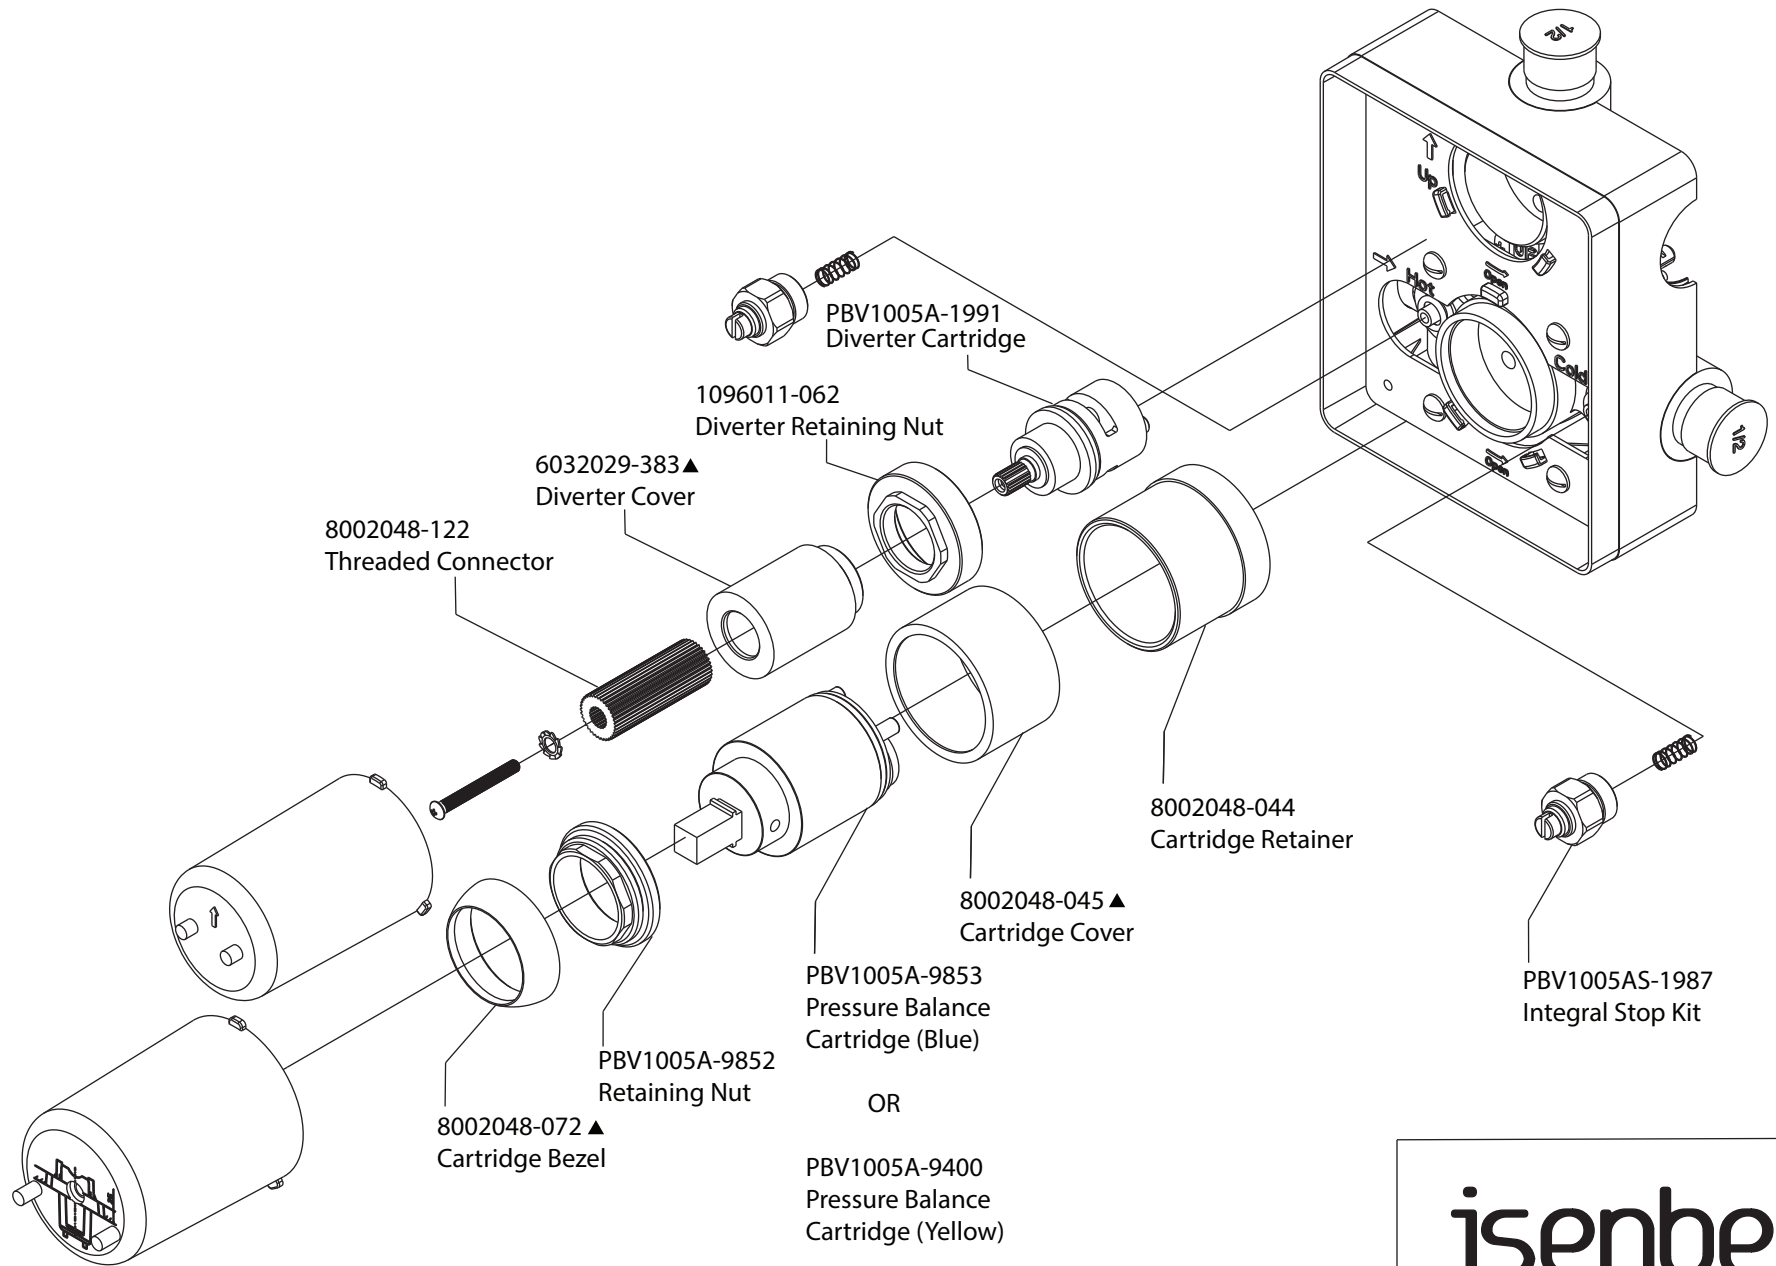

Product Parts Breakdown

isenberg
innovation+design

196.3350

Ver 2.53

Product Parts Breakdown

▲ Specify Finish

isenberg
innovation+design

HS1050

Ver 2.53

Product Parts Breakdown

▲ Specify Finish

isenberg
innovation+design

HSB.10C

Ver 2.53

Product Parts Breakdown

▲ Specify Finish

isenberg
innovation+design

196.2100T

Ver 2.53

Product Parts Breakdown

isenberg
innovation+design

PBV1005A

Product Parts Breakdown

▲ Specify Finish

isenberg
innovation+design

HS1006H

Ver 2.55

Product Parts Breakdown

isenberg
innovation+design

160.601003A

Product Parts Breakdown

isenberg
innovation+design