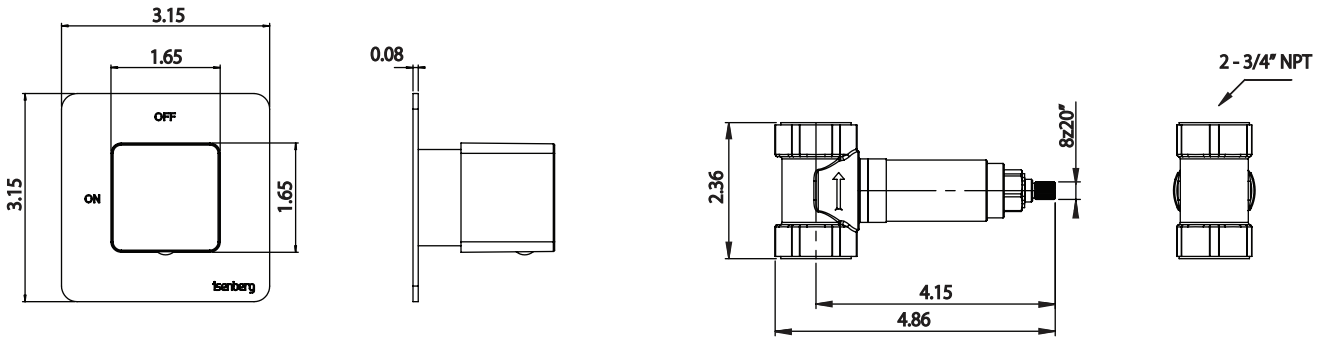

196.4511 | 3/4" Volume Control

SPECIFICATIONS:

- Turn Handle to turn on/off water flow.
- Includes valve (TVH.4511)
- Valve Flow Rate - 13.0 GPM @ 60 PSI
- Extension Available - TVH.E137**

STANDARDS:

- ASME A112.18.1 / CSA B125.1

FAST SHIP FINISHES :

- Chrome - 196.4511CP / Brushed Nickel - 196.4511BN

Belgian Mirror Finish

Legislation Compliance

ZeroDrip Technology

Technical Diagram

See Spec Sheet For
TVH.4511 For Detailed
Information On Valve.