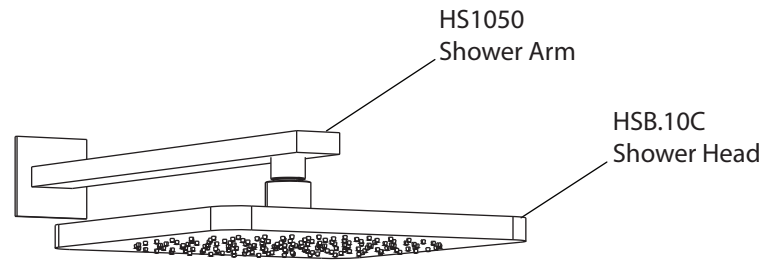

Product Parts Breakdown

isenberg
innovation+design

196.7000

Product Parts Breakdown

▲ Specify Finish

isenberg
innovation+design

HS1050

Ver 2.53

Product Parts Breakdown

▲ Specify Finish

HSB.10C▲
Shower Head

isenberg
innovation+design

HSB.10C

Ver 2.53

Product Parts Breakdown

isenberg
innovation+design

196.4000T

Product Parts Breakdown

isenberg
innovation+design

TVH.4101

Ver 2.53