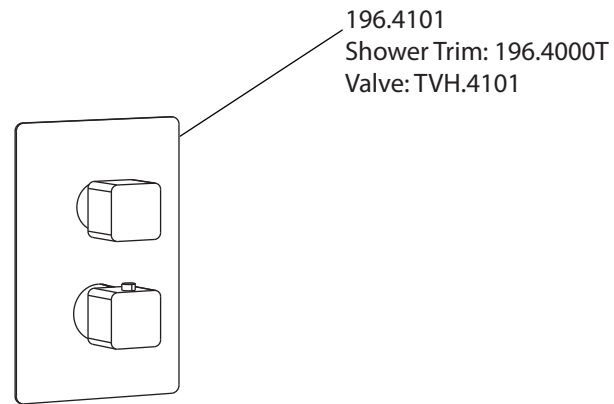

Product Parts Breakdown

isenberg
innovation+design

196.7000

Product Parts Breakdown

▲ Specify Finish

isenberg
innovation+design

HS1050

Ver 2.53

Product Parts Breakdown

▲ Specify Finish

HSB.10C▲
Shower Head

isenberg
innovation+design

HSB.10C

Ver 2.53

Product Parts Breakdown

isenberg
innovation+design