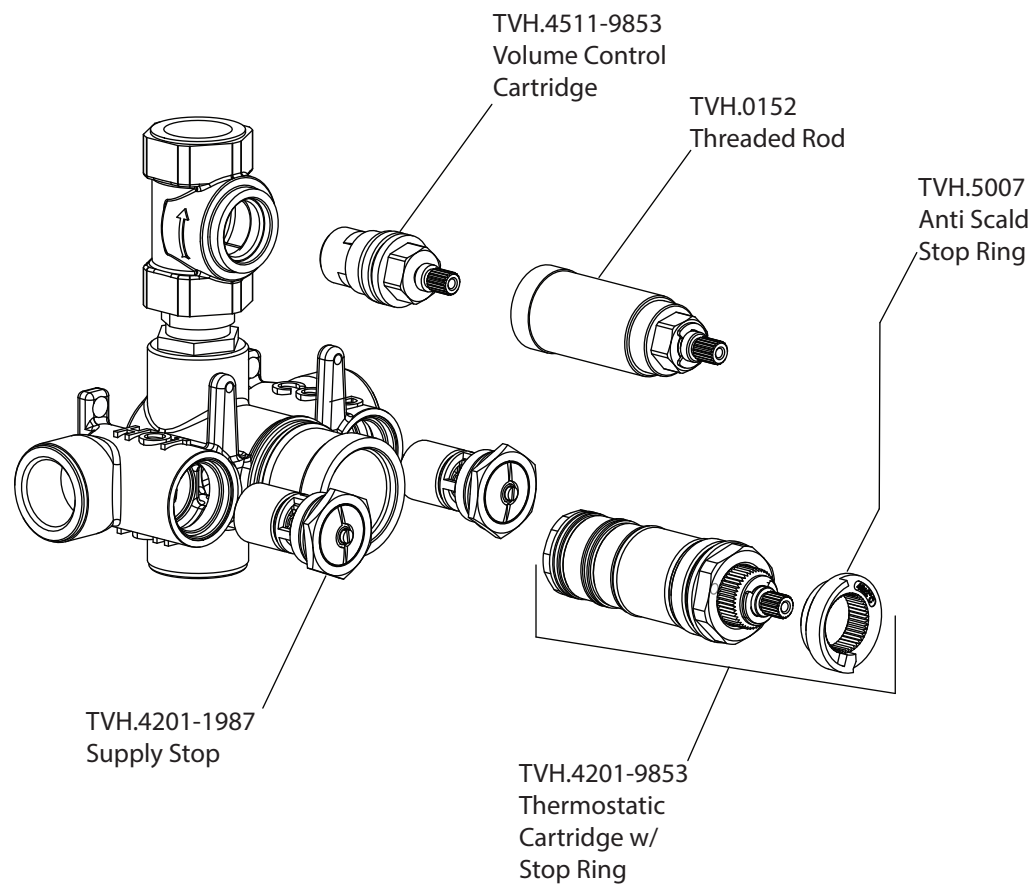

Product Parts Breakdown

isenberg
innovation+design

196.7000

Product Parts Breakdown

▲ Specify Finish

isenberg
innovation+design

HS1050

Ver 2.53

Product Parts Breakdown

▲ Specify Finish

HSB.10C▲
Shower Head

isenberg
innovation+design

HSB.10C

Ver 2.53

Product Parts Breakdown

isenberg
innovation+design

196.4000T

Product Parts Breakdown

isenberg
innovation+design

TVH.4101

Ver 2.53