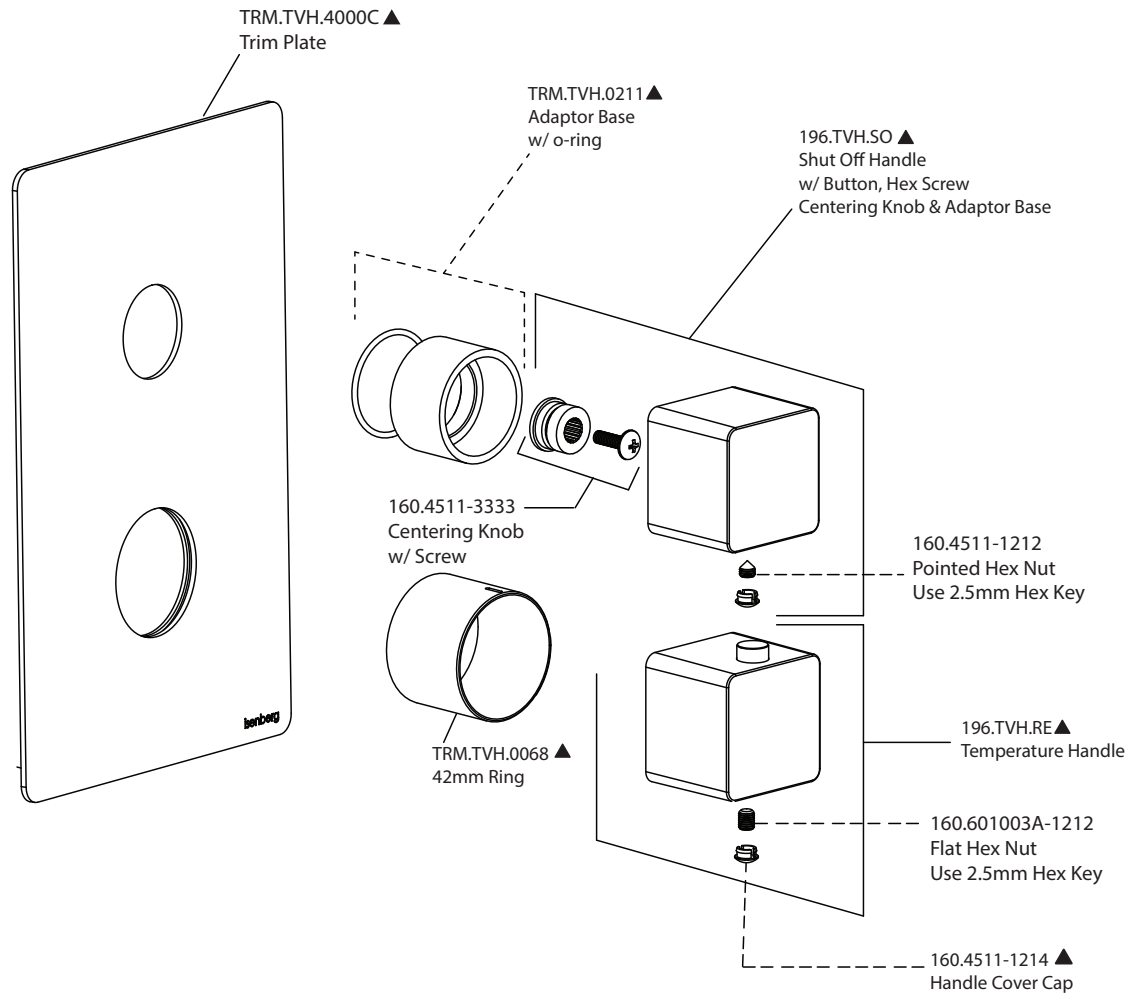

Product Parts Breakdown

isenberg
innovation+design

196.7000

Product Parts Breakdown

▲ Specify Finish

isenberg
innovation+design

HS1050

Ver 2.53

Product Parts Breakdown

▲ Specify Finish

HSB.10C▲
Shower Head

isenberg
innovation+design

HSB.10C

Ver 2.53

Product Parts Breakdown

isenberg
innovation+design

196.4000T

Product Parts Breakdown

isenberg
innovation+design

TVH.4101

Ver 2.53