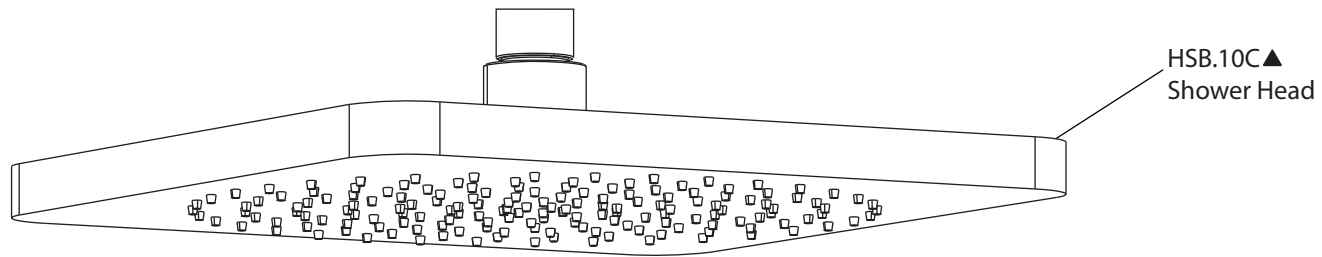

Product Parts Breakdown

isenberg
innovation+design

196.7000

Product Parts Breakdown

▲ Specify Finish

isenberg
innovation+design

HS1050

Ver 2.53

Product Parts Breakdown

▲ Specify Finish

HSB.10C▲
Shower Head

isenberg
innovation+design

HSB.10C

Ver 2.53

Product Parts Breakdown

isenberg
innovation+design

196.4000T

Product Parts Breakdown

isenberg
innovation+design

TVH.4101

Ver 2.53