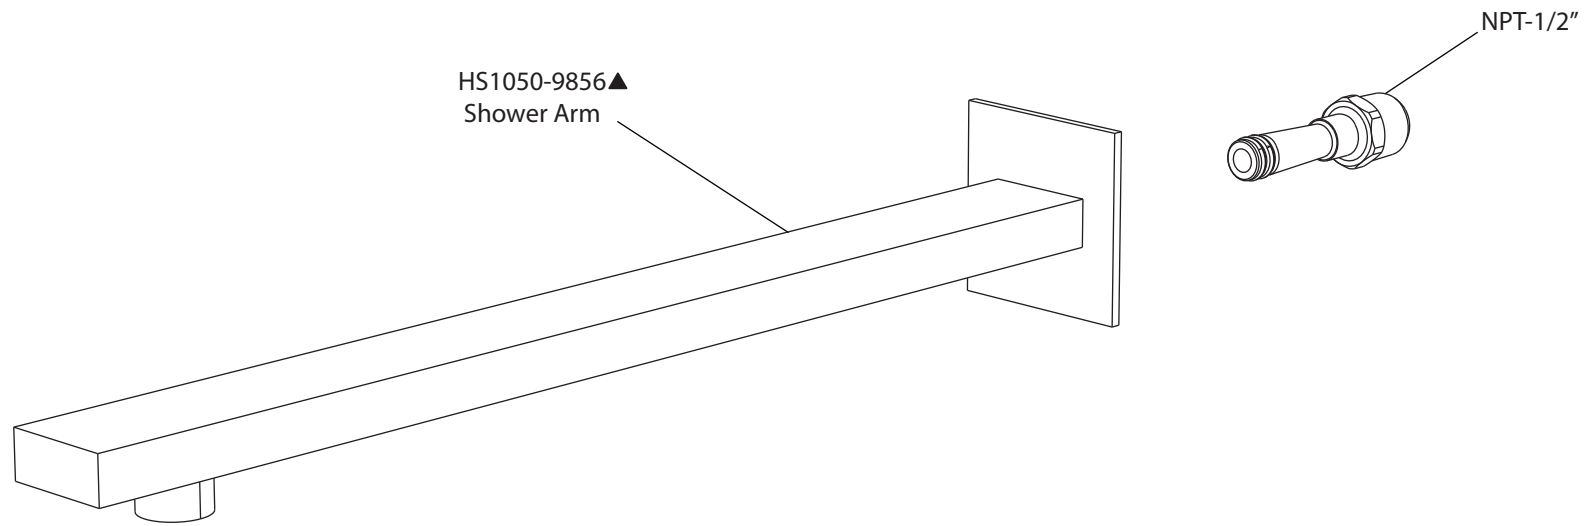

Product Parts Breakdown

isenberg
innovation+design

196.7000

Product Parts Breakdown

▲ Specify Finish

isenberg
innovation+design

HS1050

Ver 2.53

Product Parts Breakdown

▲ Specify Finish

HSB.10C▲
Shower Head

isenberg
innovation+design

HSB.10C

Ver 2.53

Product Parts Breakdown

isenberg
innovation+design

196.4000T

Product Parts Breakdown

isenberg
innovation+design

TVH.4101

Ver 2.53