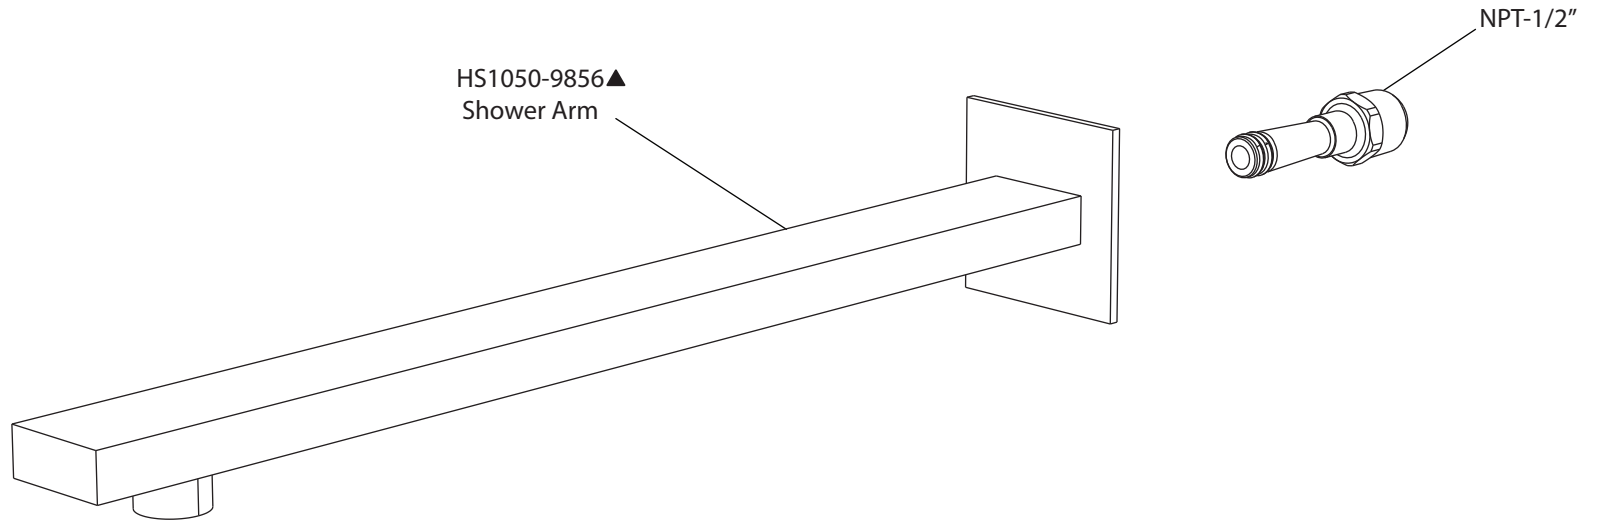

Product Parts Breakdown

isenberg
innovation+design

196.7050

Product Parts Breakdown

▲ Specify Finish

isenberg
innovation+design

HS1050

Ver 2.53

Product Parts Breakdown

▲ Specify Finish

HSB.10C▲
Shower Head

isenberg
innovation+design

HSB.10C

Ver 2.53

Product Parts Breakdown

isenberg
innovation+design

196.4000T

Product Parts Breakdown

isenberg
innovation+design

TVH.4420F

Ver 2.54

Product Parts Breakdown

▲ Specify Finish

isenberg
innovation+design