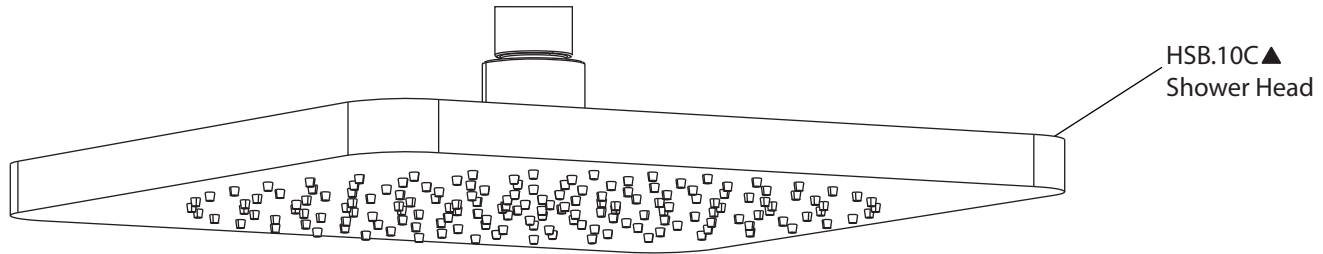

Product Parts Breakdown

isenberg
innovation+design

196.7050

Product Parts Breakdown

▲ Specify Finish

isenberg
innovation+design

HS1050

Ver 2.53

Product Parts Breakdown

▲ Specify Finish

HSB.10C▲
Shower Head

isenberg
innovation+design

HSB.10C

Ver 2.53

Product Parts Breakdown

isenberg
innovation+design

196.4000T

Product Parts Breakdown

isenberg
innovation+design

TVH.4420F

Ver 2.54

Product Parts Breakdown

▲ Specify Finish

isenberg
innovation+design