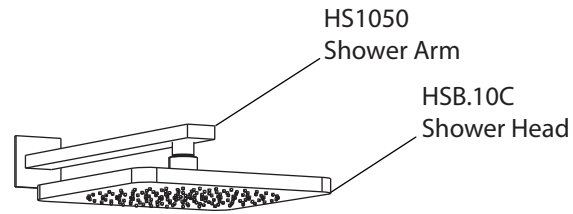

Product Parts Breakdown

isenberg
innovation+design

196.7050

Product Parts Breakdown

▲ Specify Finish

isenberg
innovation+design

HS1050

Ver 2.53

Product Parts Breakdown

▲ Specify Finish

HSB.10C▲
Shower Head

isenberg
innovation+design

HSB.10C

Ver 2.53

Product Parts Breakdown

isenberg
innovation+design