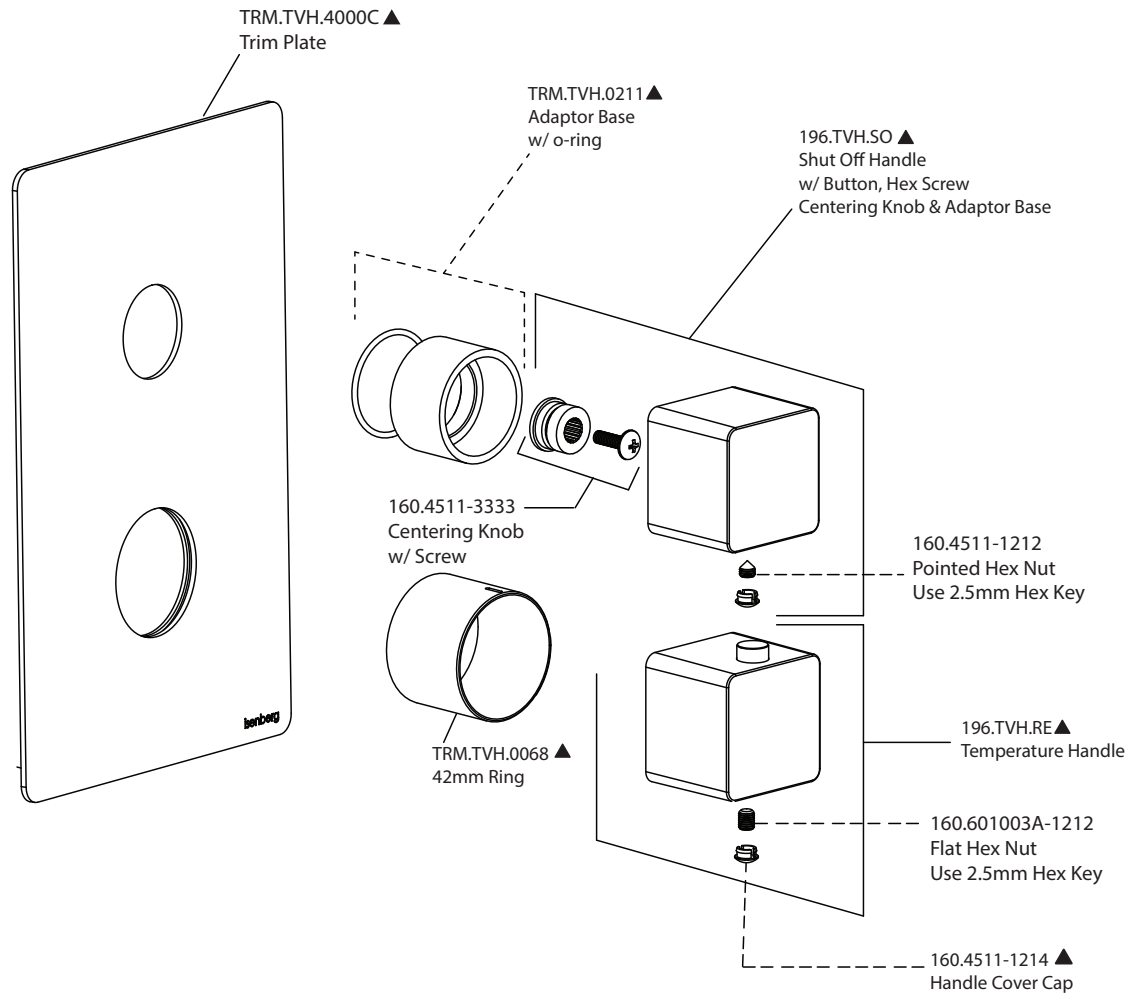

Product Parts Breakdown

▲ Specify Finish

HSB.10C▲
Shower Head

isenberg
innovation+design

HSB.10C

Ver 2.53

Product Parts Breakdown

isenberg
innovation+design

196.4000T

Product Parts Breakdown

isenberg
innovation+design

TVH.4420F

Ver 2.54

Product Parts Breakdown

▲ Specify Finish

isenberg
innovation+design

HS1006H

Ver 2.55

Product Parts Breakdown

isenberg
innovation+design

HS8006

Ver 2.54

Product Parts Breakdown

▲ Specify Finish