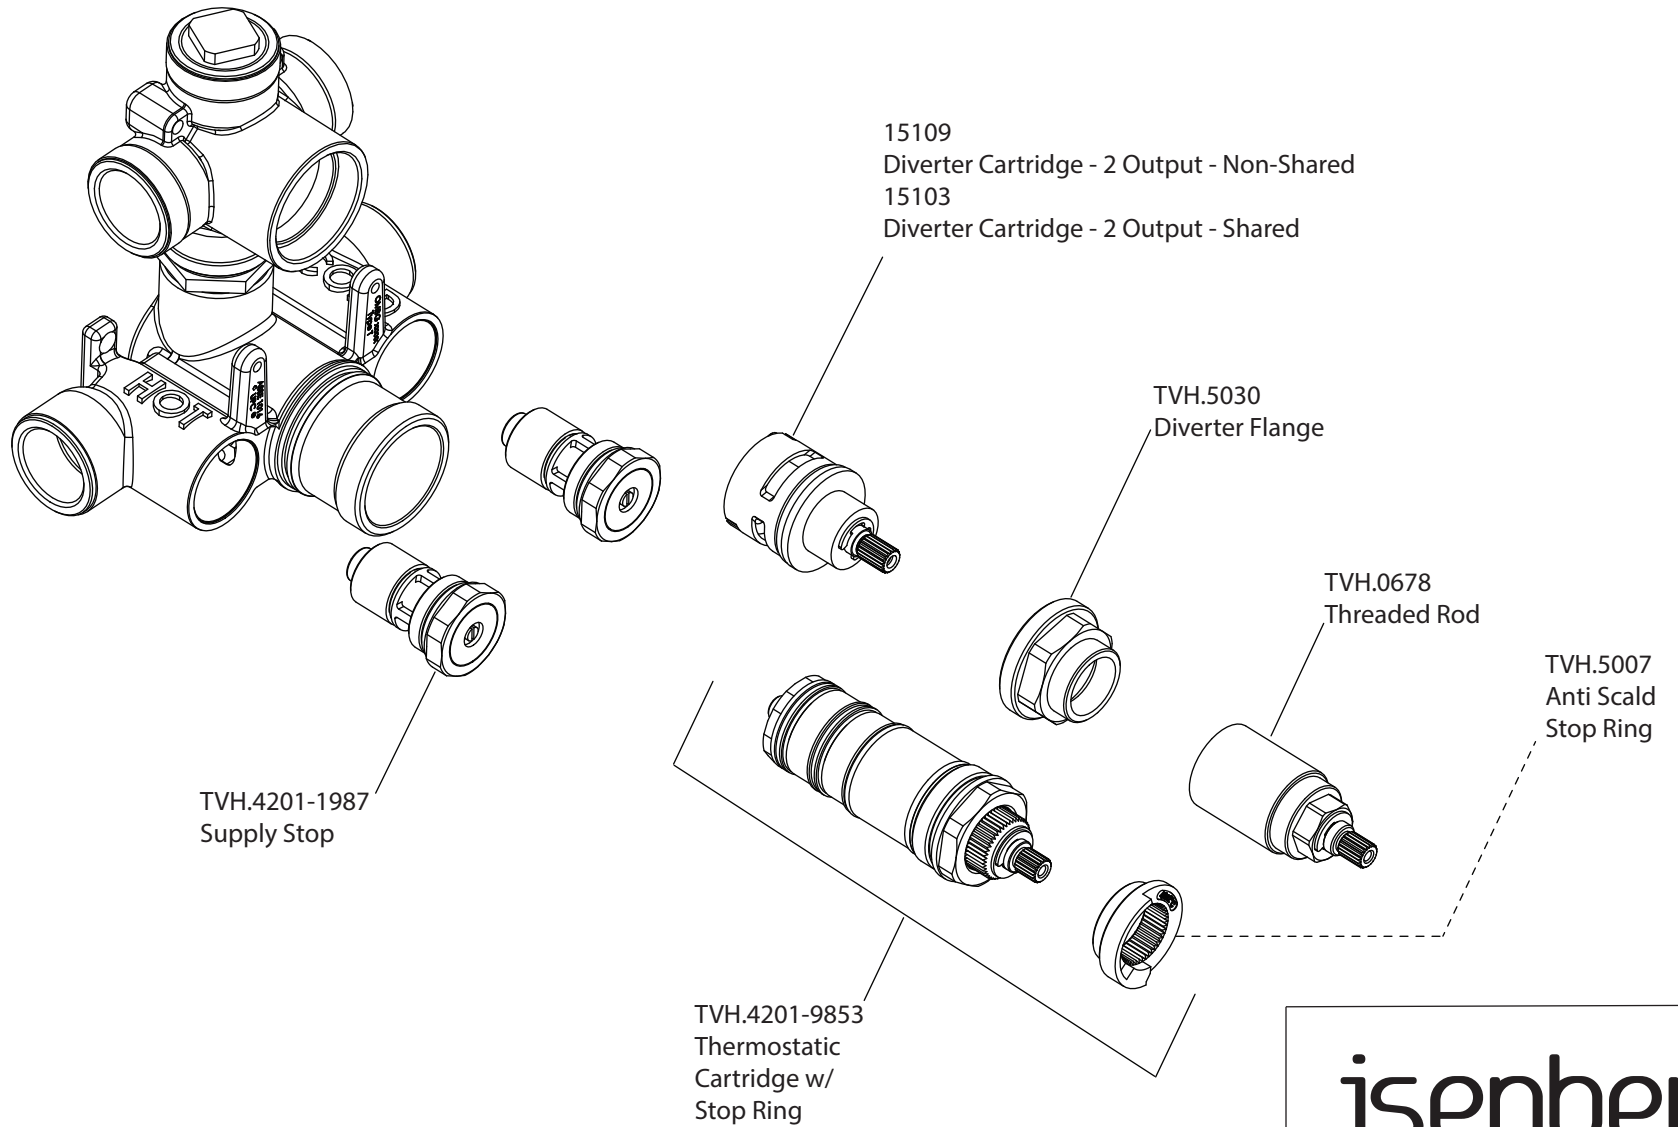

Product Parts Breakdown

isenberg
innovation+design

196.7050

Product Parts Breakdown

▲ Specify Finish

isenberg
innovation+design

HS1050

Ver 2.53

Product Parts Breakdown

▲ Specify Finish

HSB.10C▲
Shower Head

isenberg
innovation+design

HSB.10C

Ver 2.53

Product Parts Breakdown

isenberg
innovation+design

196.4000T

Product Parts Breakdown

isenberg
innovation+design

TVH.4420F

Ver 2.54

Product Parts Breakdown

▲ Specify Finish

isenberg
innovation+design

HS1006H

Ver 2.55

Product Parts Breakdown

isenberg
innovation+design

HS8006

Ver 2.54

Product Parts Breakdown

▲ Specify Finish