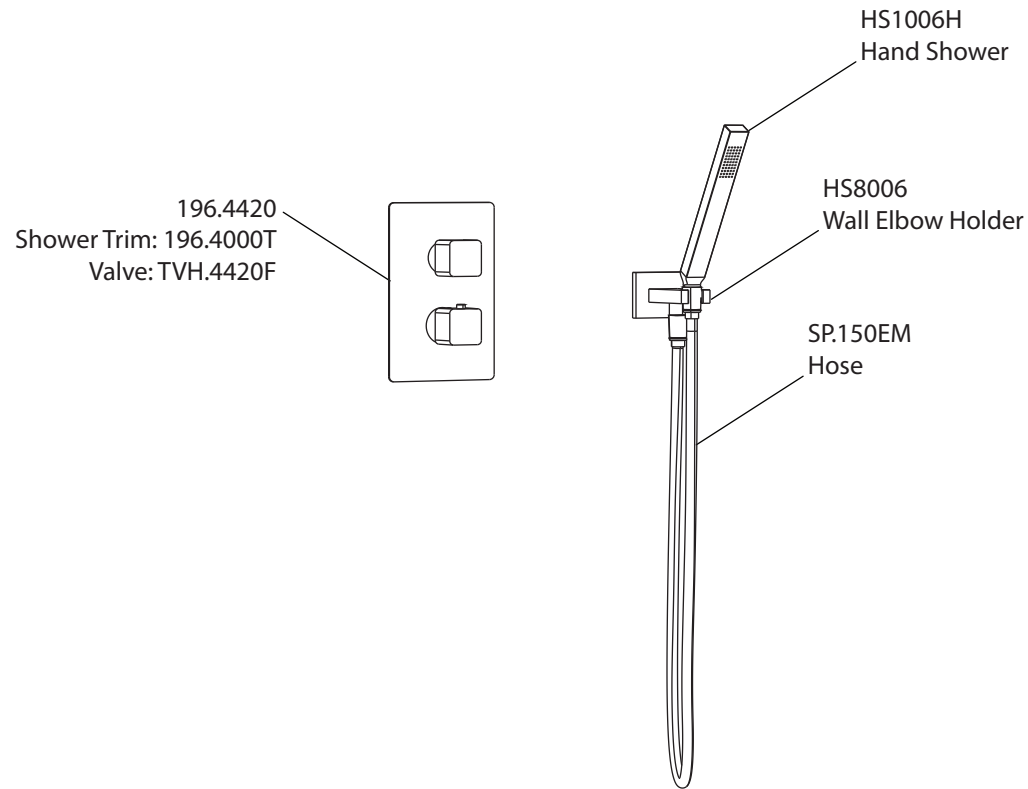

Product Parts Breakdown

isenberg
innovation+design

196.7050

Product Parts Breakdown

▲ Specify Finish

isenberg
innovation+design

HS1050

Ver 2.53

Product Parts Breakdown

▲ Specify Finish

HSB.10C▲
Shower Head

isenberg
innovation+design

HSB.10C

Ver 2.53

Product Parts Breakdown

isenberg
innovation+design

196.4000T

Product Parts Breakdown

isenberg
innovation+design

TVH.4420F

Ver 2.54

Product Parts Breakdown

▲ Specify Finish

isenberg
innovation+design