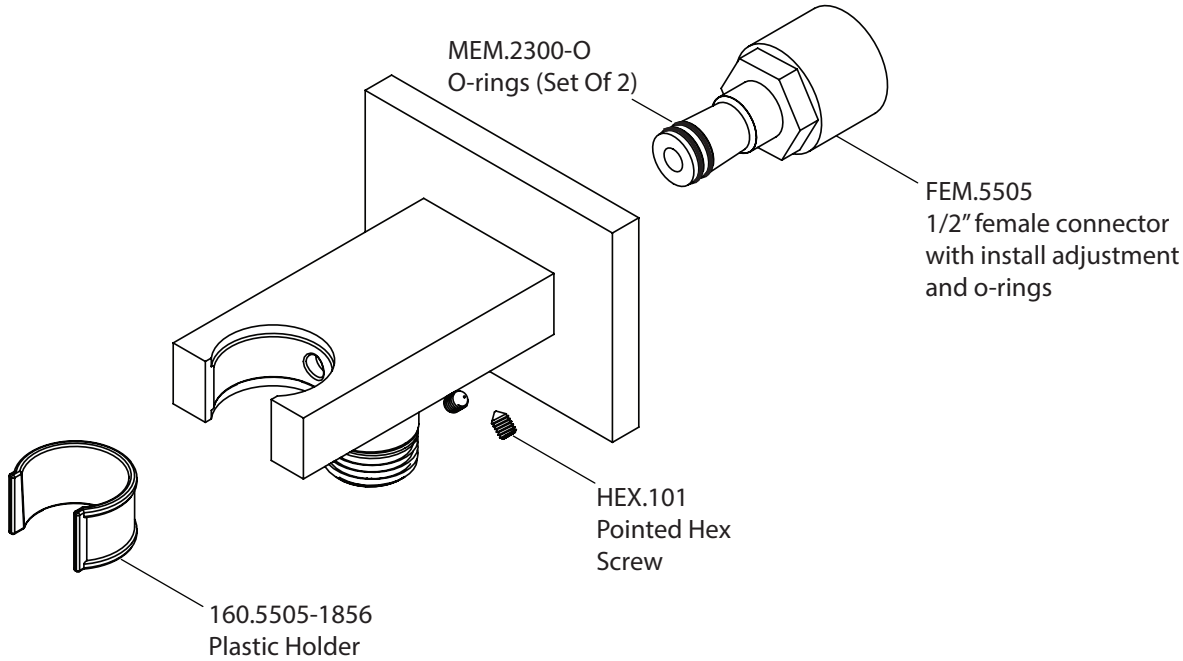

Product Parts Breakdown

▲ Specify Finish

HSB.10C▲
Shower Head

isenberg
innovation+design

HSB.10C

Ver 2.53

Product Parts Breakdown

isenberg
innovation+design

196.4000T

Product Parts Breakdown

isenberg
innovation+design

TVH.4420F

Ver 2.54

Product Parts Breakdown

▲ Specify Finish

isenberg
innovation+design

HS1006H

Ver 2.55

Product Parts Breakdown

isenberg
innovation+design

HS8006

Ver 2.54

Product Parts Breakdown

▲ Specify Finish