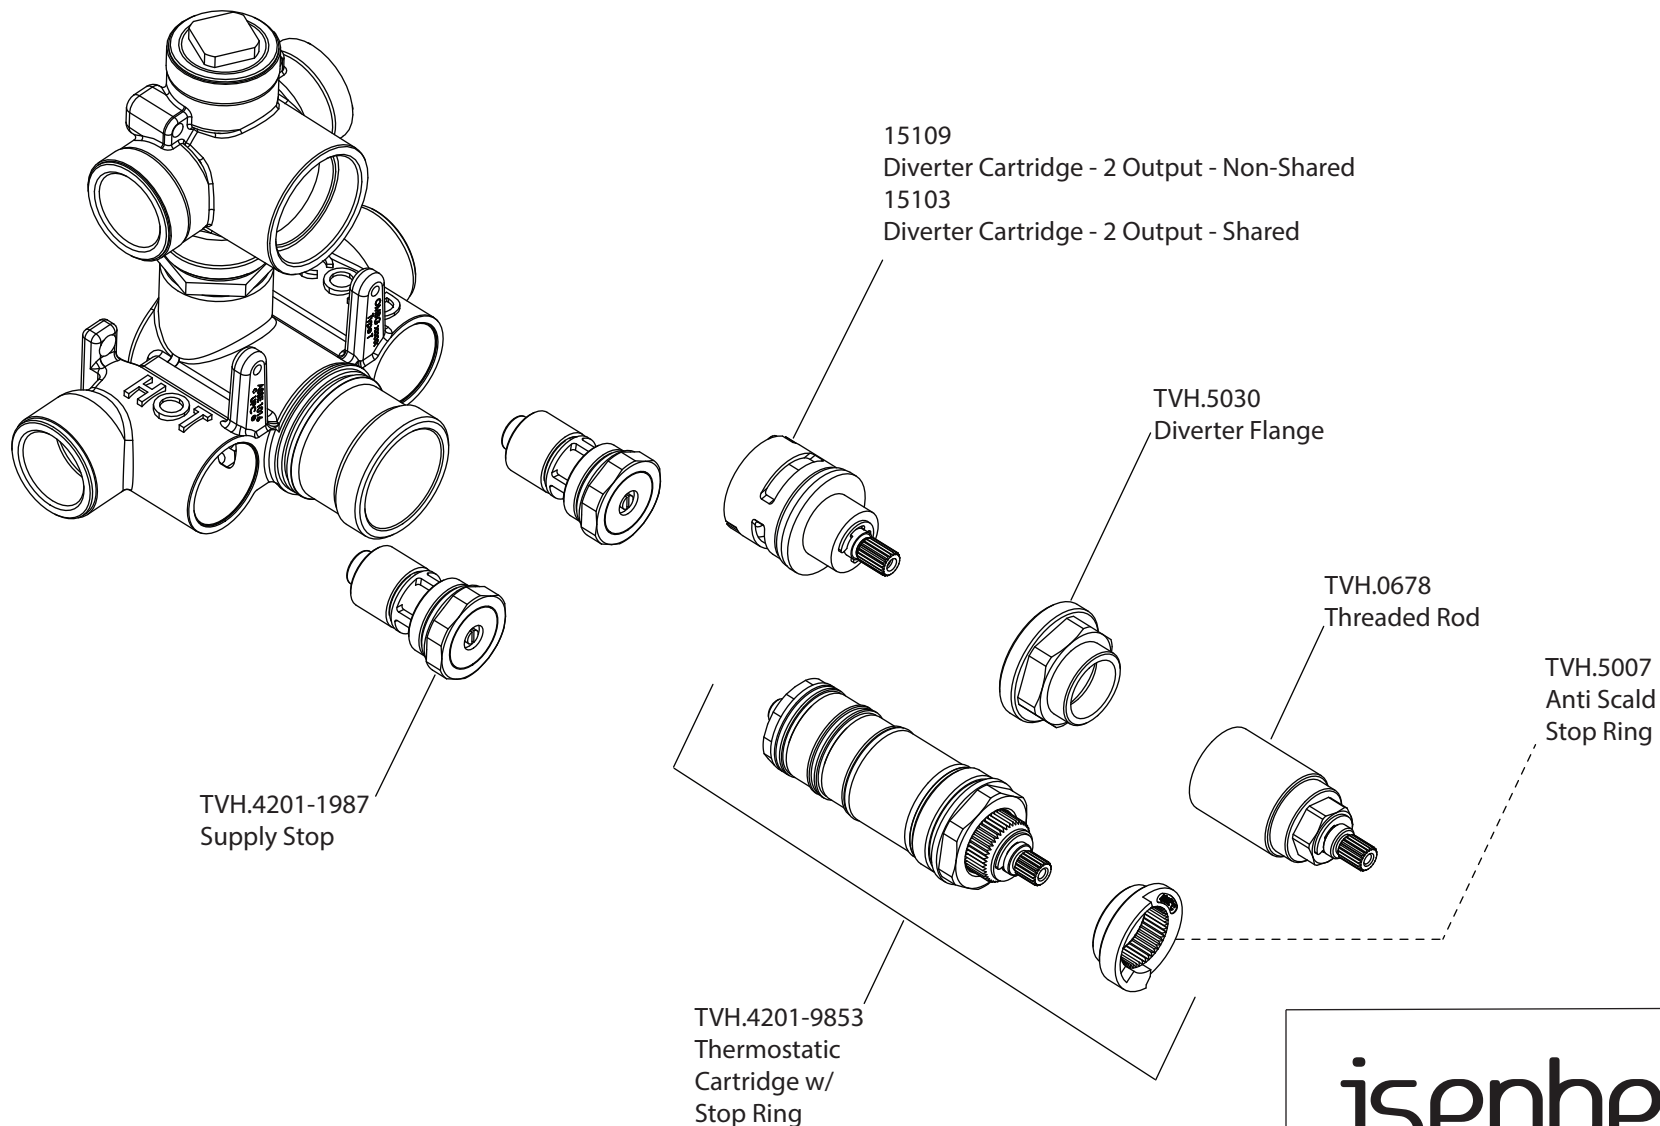

Product Parts Breakdown

isenberg
innovation+design

196.7100

Product Parts Breakdown

▲ Specify Finish

isenberg
innovation+design

HS1050

Ver 2.53

Product Parts Breakdown

▲ Specify Finish

isenberg
innovation+design

HSB.10C

Ver 2.53

Product Parts Breakdown

isenberg
innovation+design

196.4000T

Product Parts Breakdown

isenberg
innovation+design

TVH.4420F

Ver 2.54

Product Parts Breakdown

▲ Specify Finish

isenberg
innovation+design

HS1006H

Ver 2.55

Product Parts Breakdown

isenberg
innovation+design

160.601003A

Ver 2.54

Product Parts Breakdown

isenberg
innovation+design

196.5505