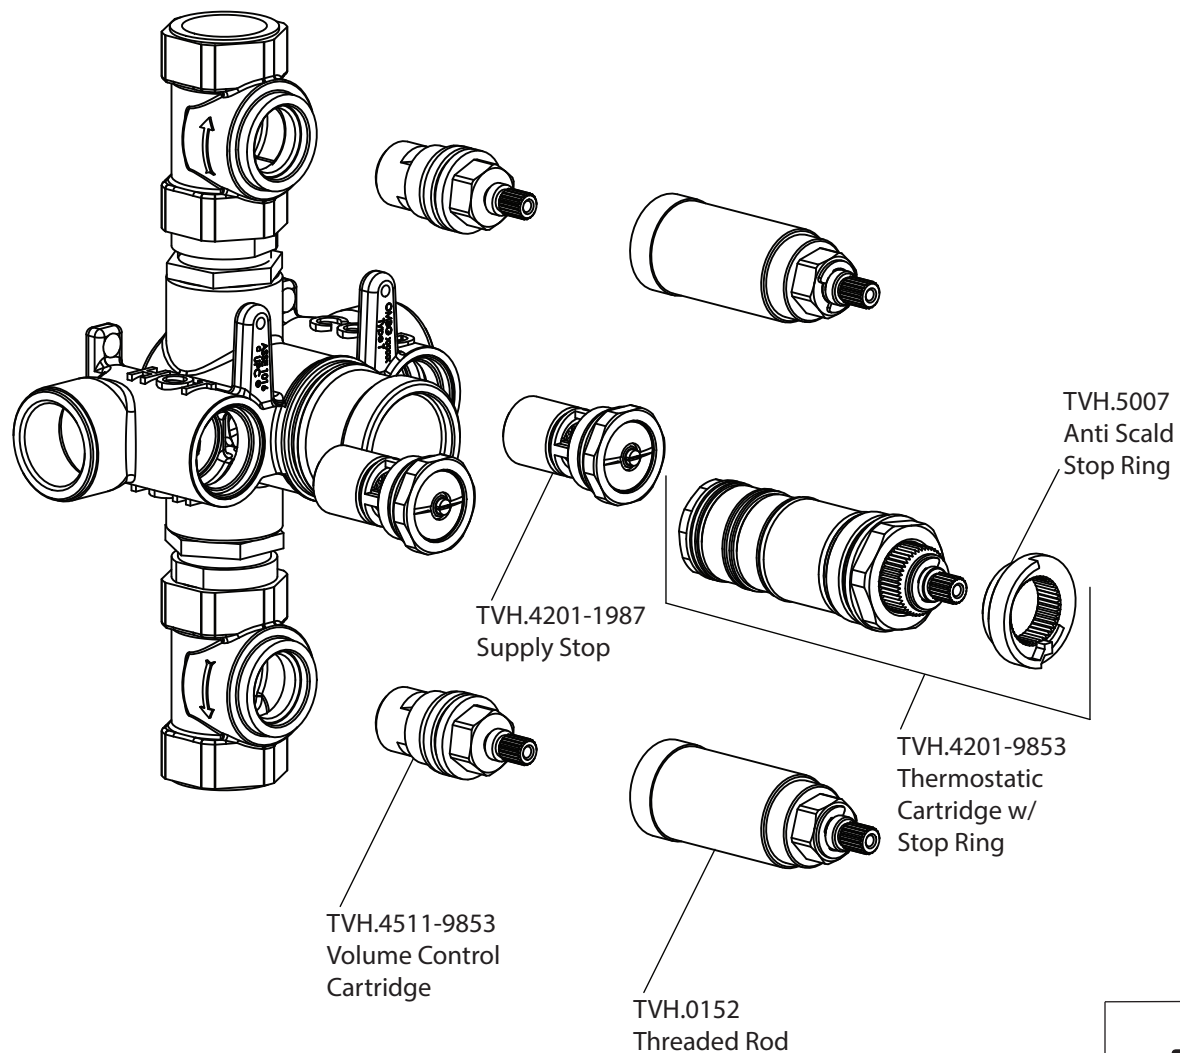

Product Parts Breakdown

isenberg
innovation+design

196.7200

Product Parts Breakdown

▲ Specify Finish

isenberg
innovation+design

HS1060

Ver 2.53

Product Parts Breakdown

▲ Specify Finish

isenberg
innovation+design

HSB.12C

Ver 2.53

Product Parts Breakdown

isenberg
innovation+design

196.4500T

Product Parts Breakdown

isenberg
innovation+design

TVH.4401

Ver 2.53

Product Parts Breakdown

▲ Specify Finish

isenberg
innovation+design

HS1006H

Ver 2.55

Product Parts Breakdown

isenberg
innovation+design

160.601003A

Ver 2.55

Product Parts Breakdown

Product Parts Breakdown

▲ Specify Finish