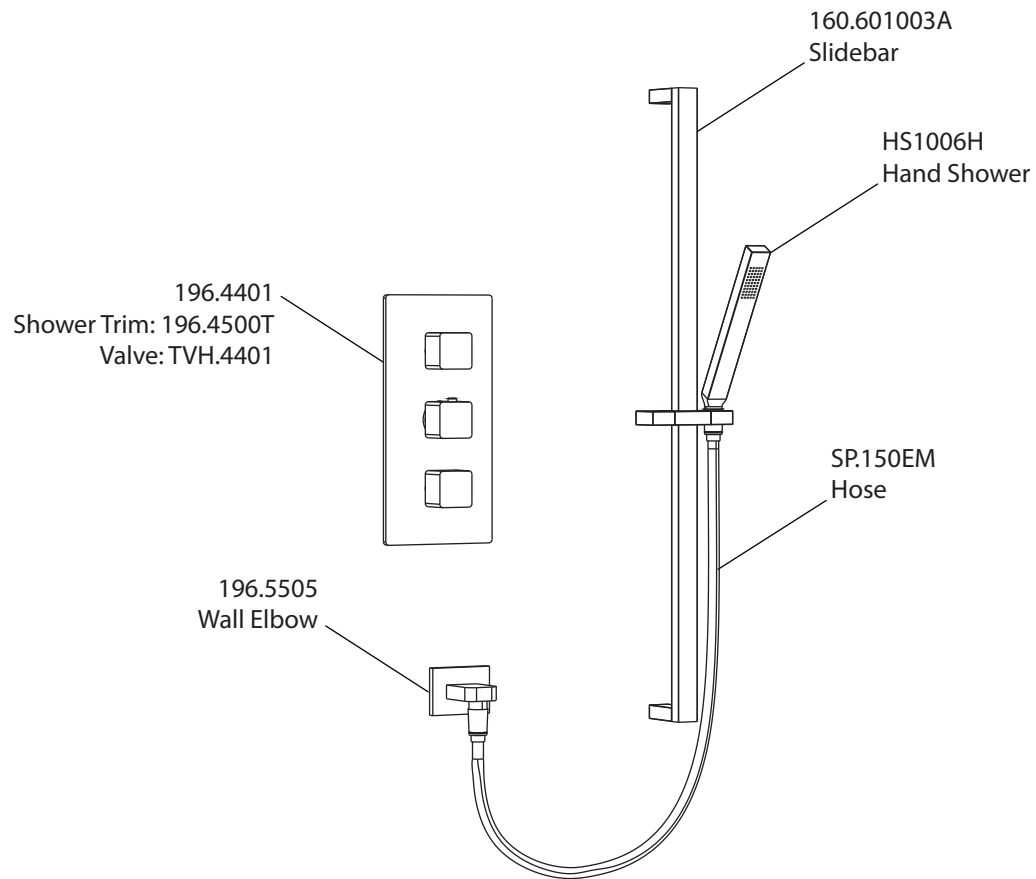

Product Parts Breakdown

isenberg
innovation+design

196.7200

Product Parts Breakdown

▲ Specify Finish

isenberg
innovation+design

HS1060

Ver 2.53

Product Parts Breakdown

▲ Specify Finish

isenberg
innovation+design

HSB.12C

Ver 2.53

Product Parts Breakdown

isenberg
innovation+design

196.4500T

Product Parts Breakdown

isenberg
innovation+design

TVH.4401

Ver 2.53

Product Parts Breakdown

▲ Specify Finish

isenberg
innovation+design

HS1006H

Ver 2.55

Product Parts Breakdown

isenberg
innovation+design

160.601003A

Ver 2.55

Product Parts Breakdown

Product Parts Breakdown

▲ Specify Finish