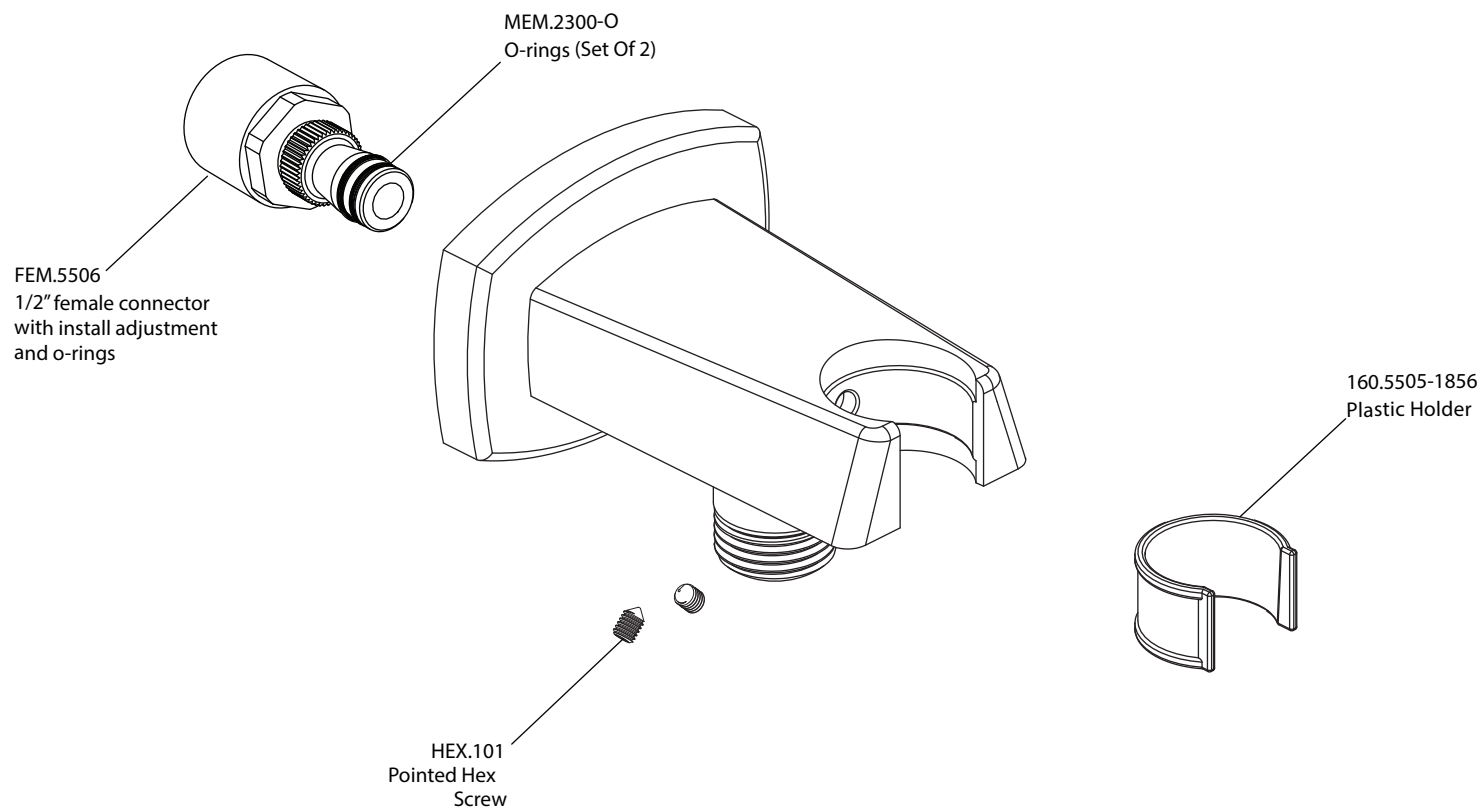

# Product Parts Breakdown

▲ Specify Finish

HS1026H  
Hand Shower

**isenberg**  
innovation+design

HS1026H

Ver 2.55

# Product Parts Breakdown

**isenberg**  
innovation+design

240.8006

Ver 2.55