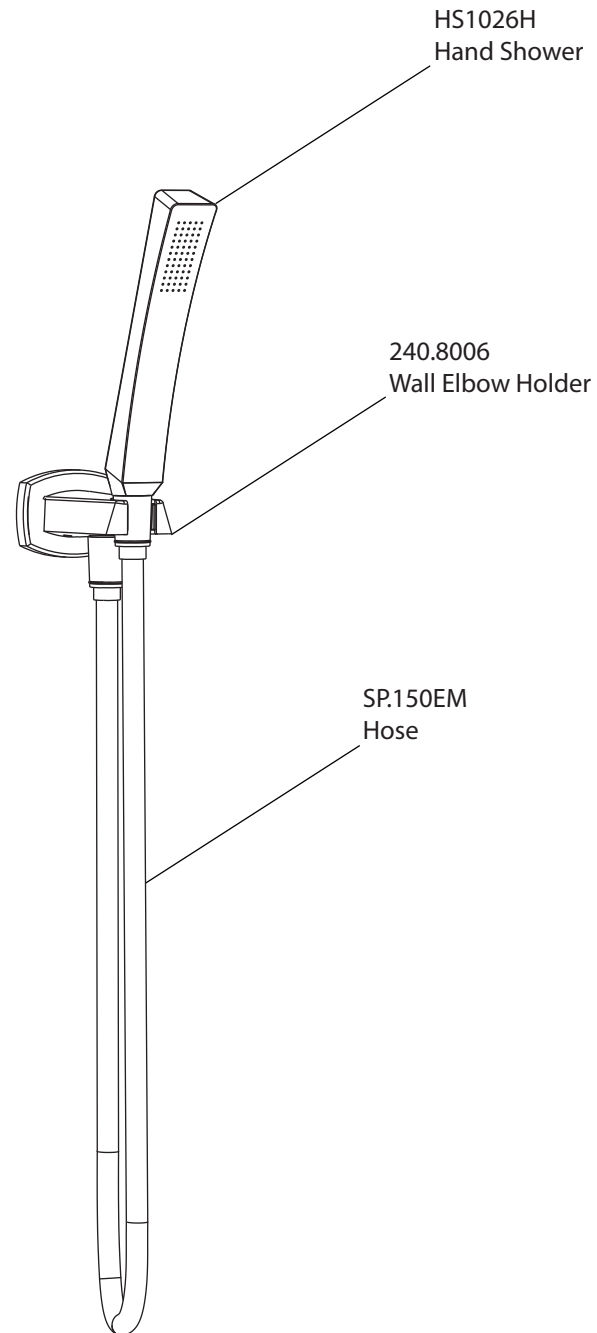

# Product Parts Breakdown

**isenberg**  
innovation+design

240.1026

Ver 2.55

# Product Parts Breakdown

▲ Specify Finish

HS1026H  
Hand Shower

**isenberg**  
innovation+design

HS1026H

Ver 2.55

# Product Parts Breakdown

**isenberg**  
innovation+design

240.8006

Ver 2.55