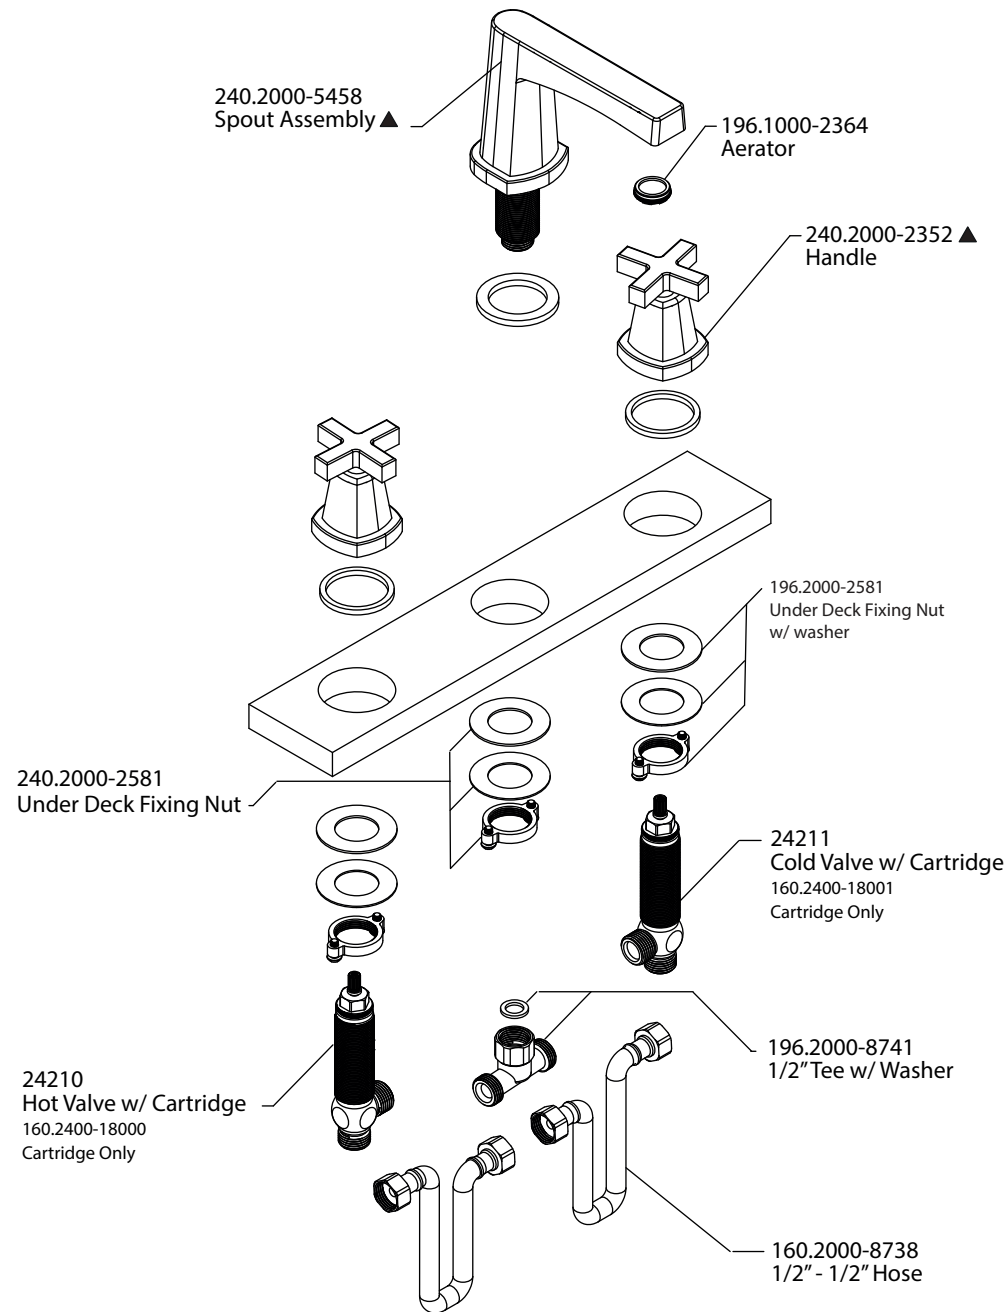

Product Parts Breakdown

isenberg
innovation+design

240.2000