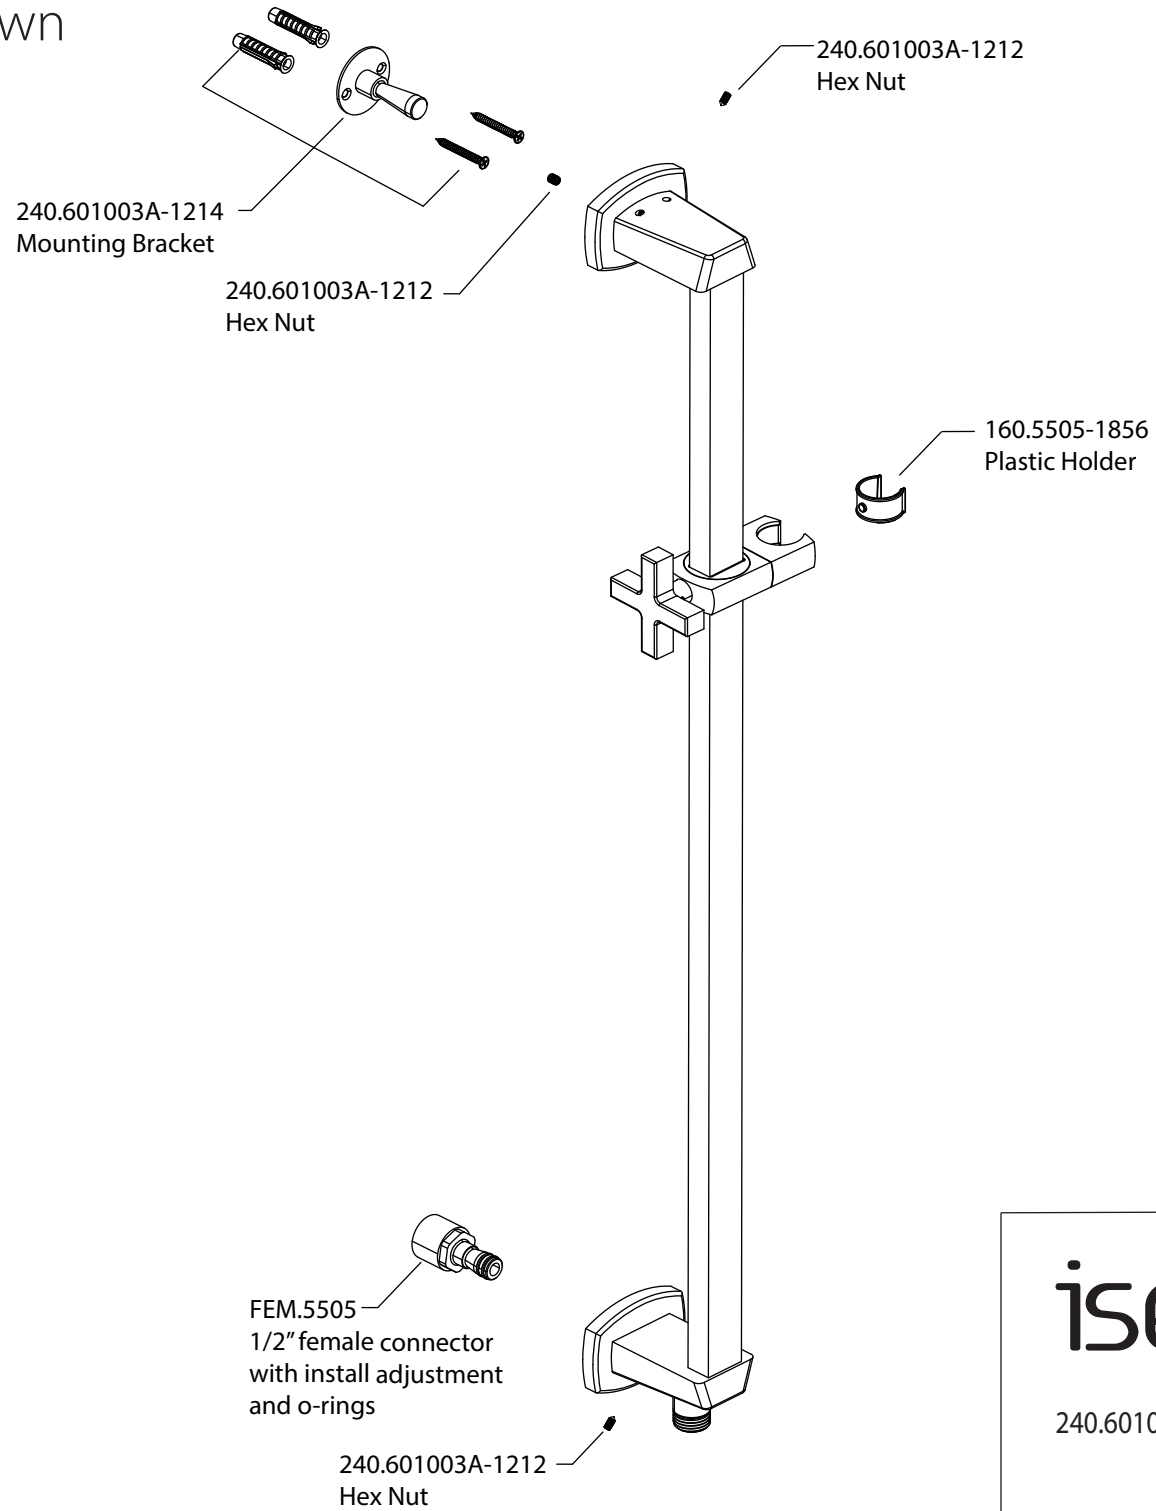

Product Parts Breakdown

▲ Specify Finish

isenberg
innovation+design

240.2016

Ver 2.55

Product Parts Breakdown

▲ Specify Finish

HS1026H▲
Hand Shower

isenberg
innovation+design

HS1026H

Ver 2.55

Product Parts Breakdown

isenberg
innovation+design

240.601005A

Product Parts Breakdown

▲ Specify Finish