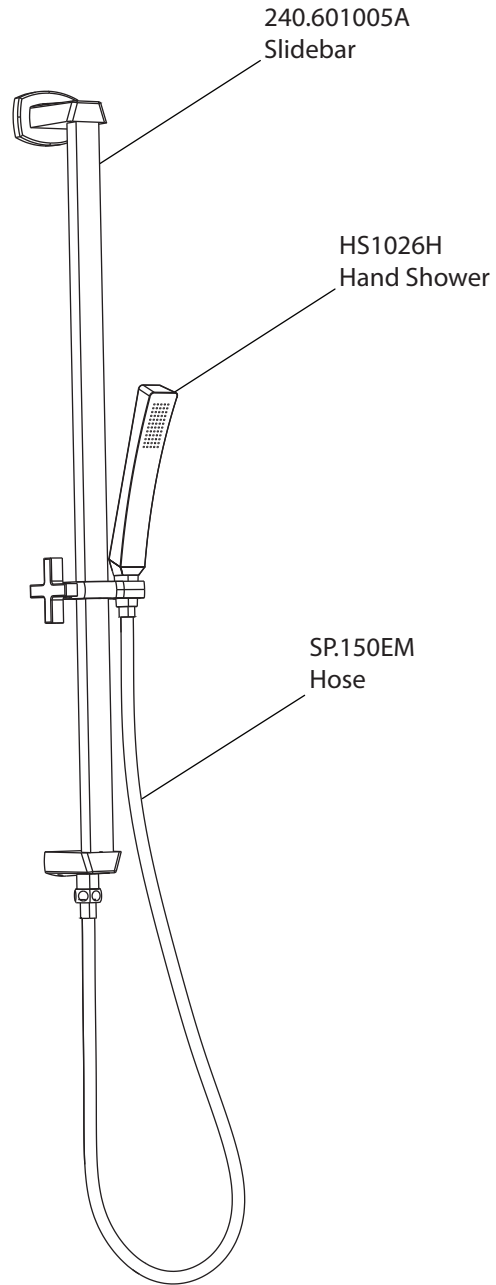

Product Parts Breakdown

▲ Specify Finish

isenberg
innovation+design

240.2016

Ver 2.55

Product Parts Breakdown

▲ Specify Finish

HS1026H▲
Hand Shower

isenberg
innovation+design

HS1026H

Ver 2.55

Product Parts Breakdown

isenberg
innovation+design

240.601005A

Product Parts Breakdown

▲ Specify Finish