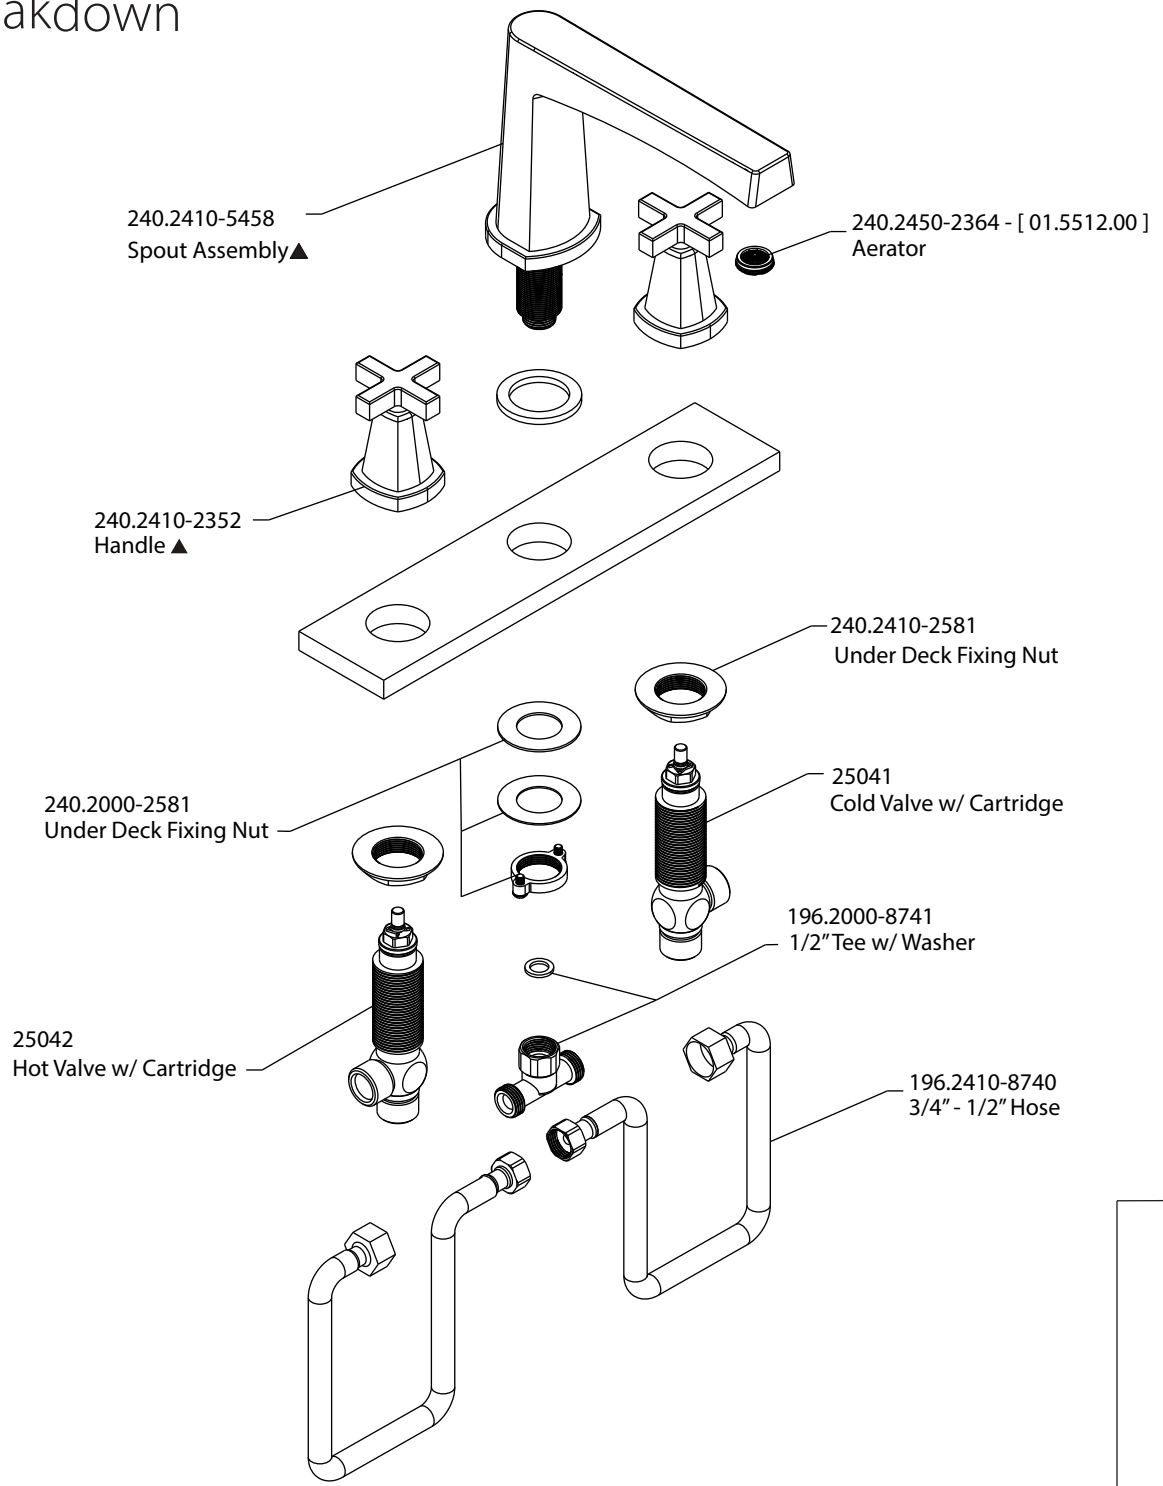

Product Parts Breakdown

isenberg
innovation+design

240.2410

Ver 2.55