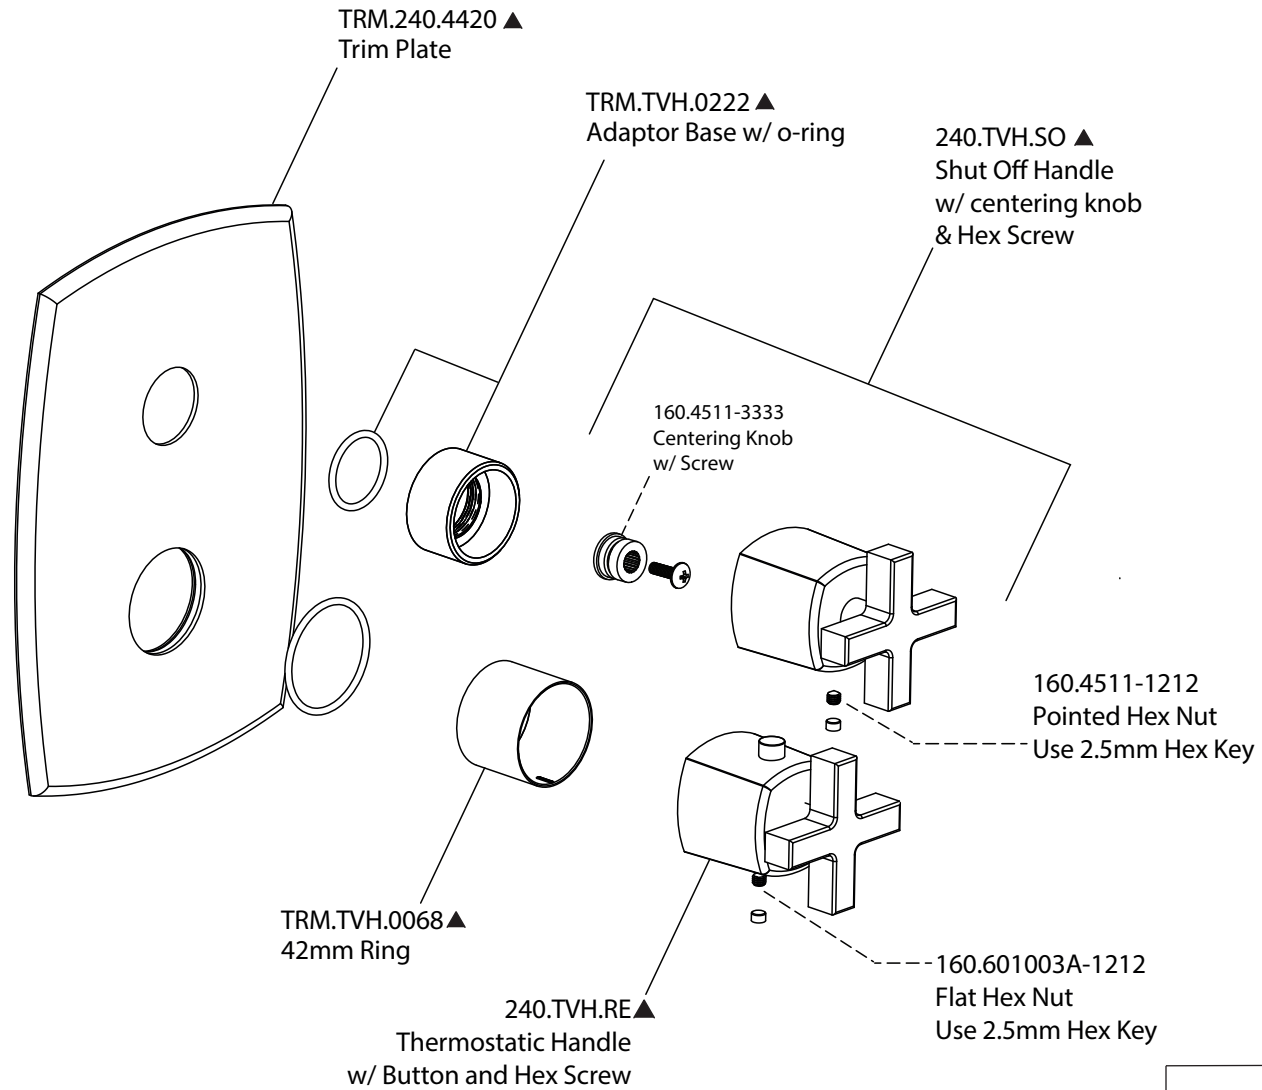

Product Parts Breakdown

isenberg
innovation+design

240.4000T