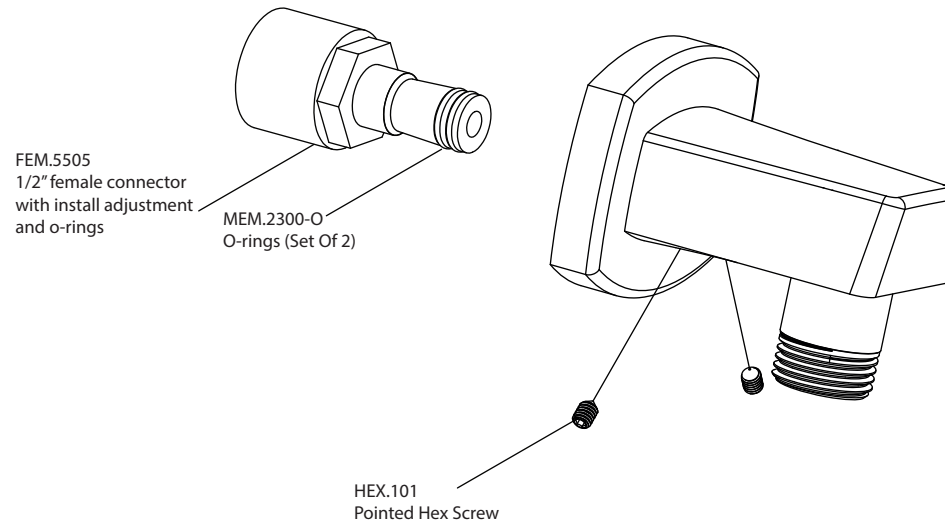

Product Parts Breakdown

isenberg
innovation+design

240.5505

Ver 2.53