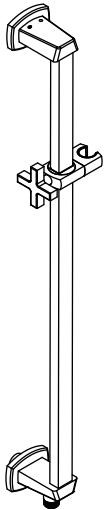

240.601005A | Slide Bar With Built In Supply Elbow

SPECIFICATIONS:

- Solid Brass construction
- 1/2" female connection with adjustable slide on installation
- Includes check valve with back-flow prevention