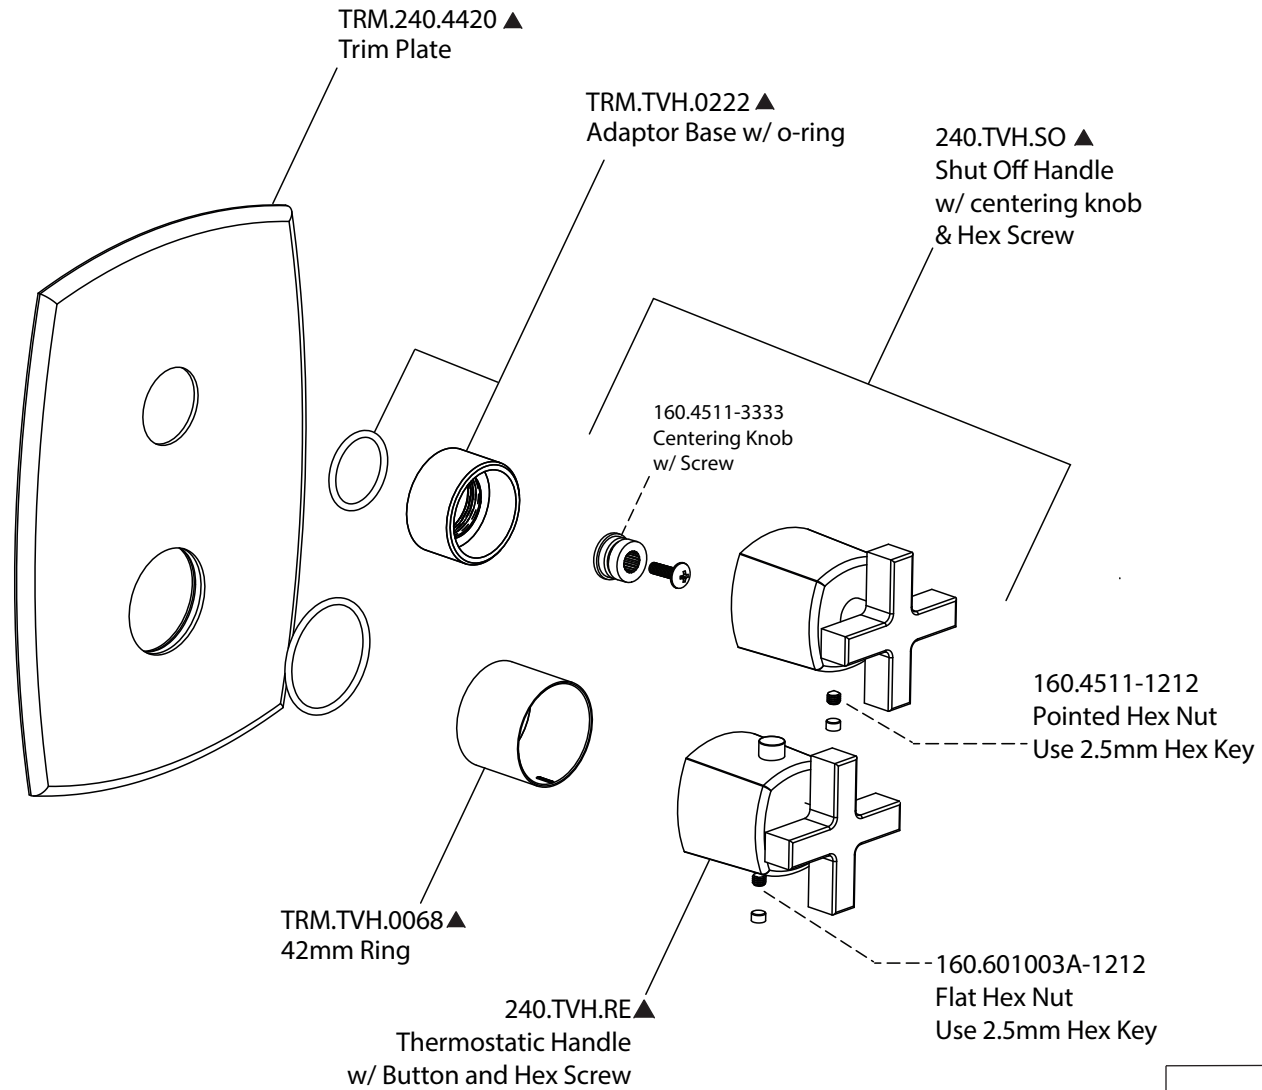

Product Parts Breakdown

▲ Specify Finish

isenberg
innovation+design

240.7000

Product Parts Breakdown

▲ Specify Finish

isenberg
innovation+design

RHW.7C

Ver 2.53

Product Parts Breakdown

isenberg
innovation+design

240.4000T

Product Parts Breakdown

isenberg
innovation+design

TVH.4101

Ver 2.53