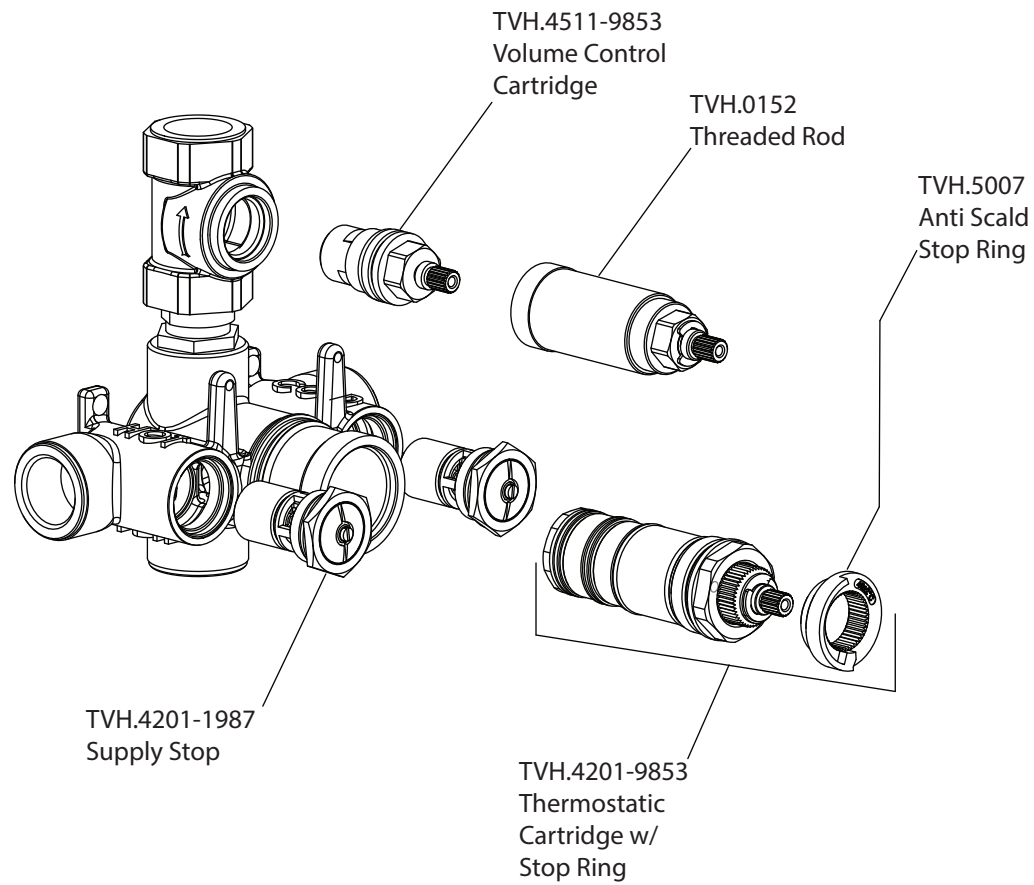

Product Parts Breakdown

▲ Specify Finish

isenberg
innovation+design

240.7000

Product Parts Breakdown

▲ Specify Finish

isenberg
innovation+design

RHW.7C

Ver 2.53

Product Parts Breakdown

isenberg
innovation+design

240.4000T

Product Parts Breakdown

isenberg
innovation+design

TVH.4101

Ver 2.53