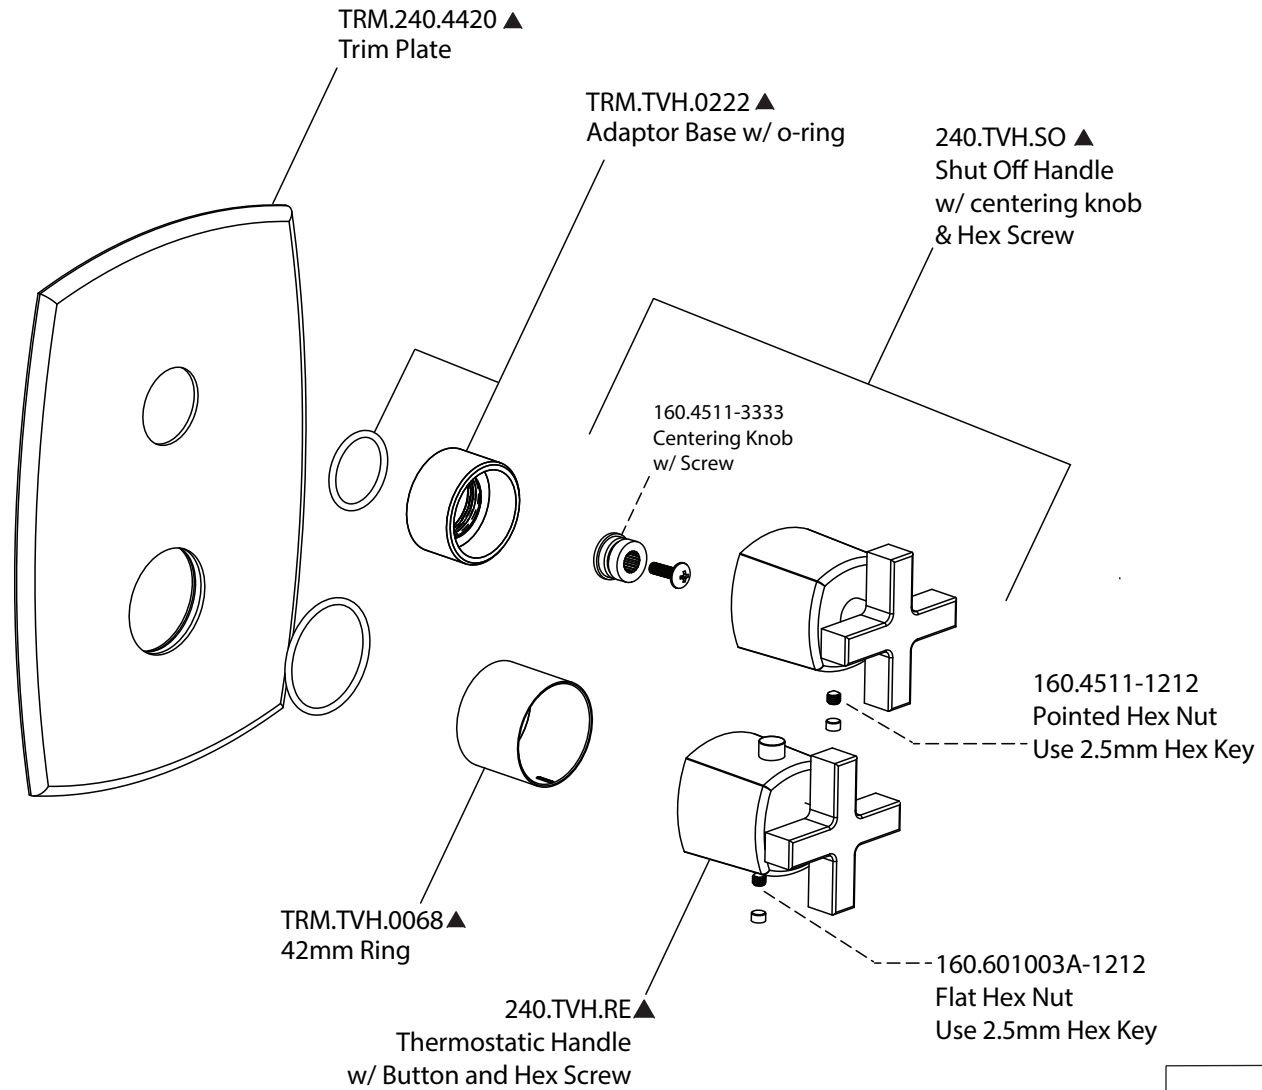

Product Parts Breakdown

RHW.7C ▲
Shower Arm
& Shower Head

HS1026H
Hand Shower

240.8006
Wall Elbow Holder

SP.150EM
Hose

240.4420
Shower Trim: 240.4000T
Valve: TVH.4420F

isenberg
innovation+design

240.7050

Product Parts Breakdown

▲ Specify Finish

RHW.7C ▲
Shower Arm
& Shower Head

isenberg
innovation+design

RHW.7C

Ver 2.53

Product Parts Breakdown

isenberg
innovation+design

240.4000T

Product Parts Breakdown

isenberg
innovation+design

TVH.4420F

Ver 2.54

Product Parts Breakdown

▲ Specify Finish

HS1026H
Hand Shower