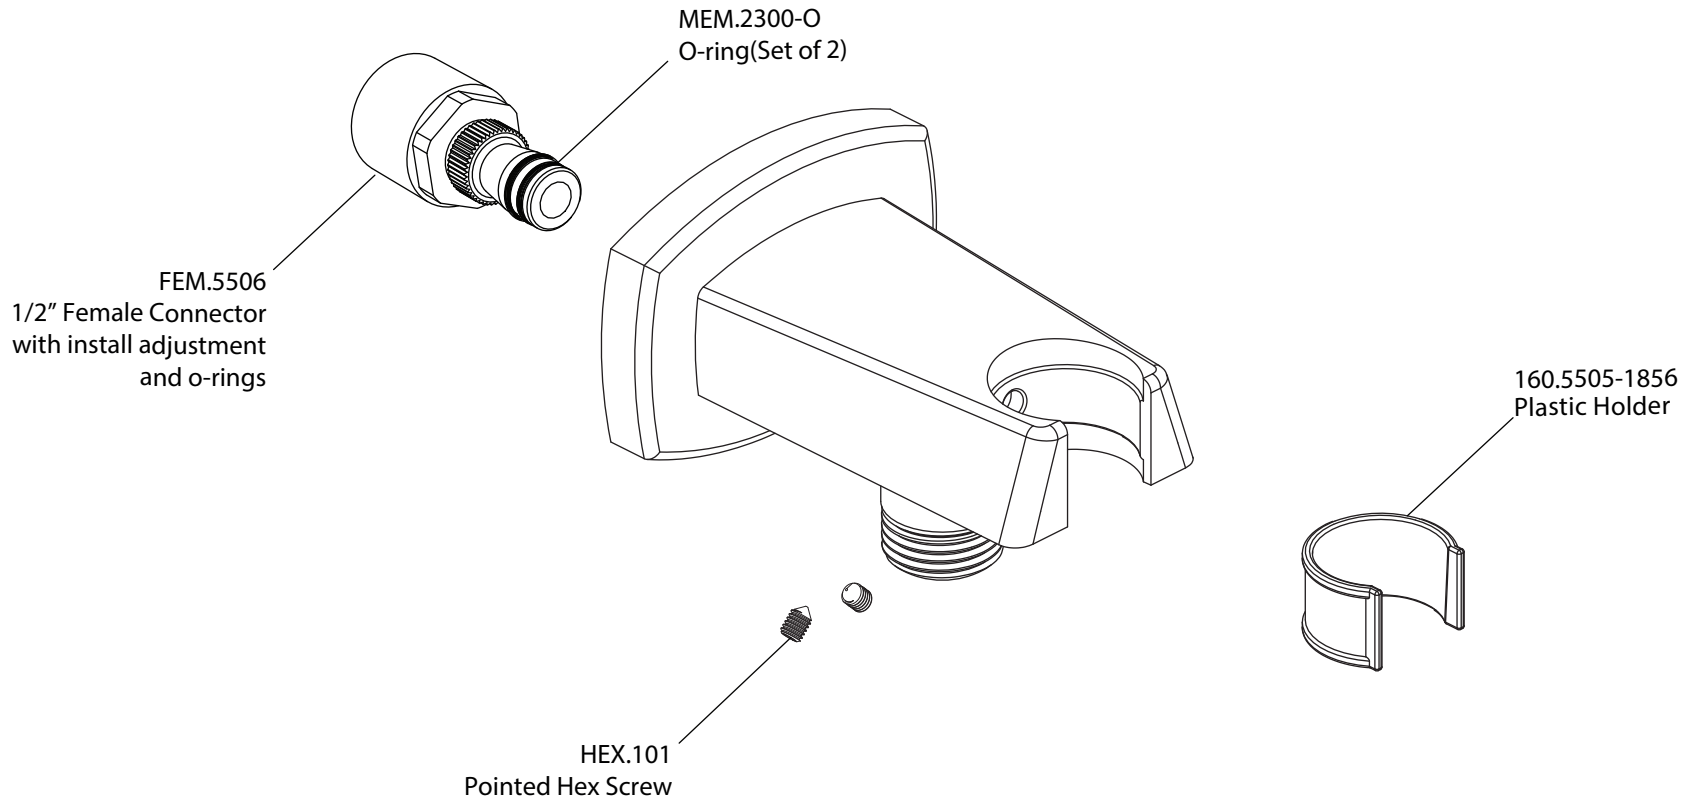

Product Parts Breakdown

isenberg
innovation+design

240.8006

Ver 2.54