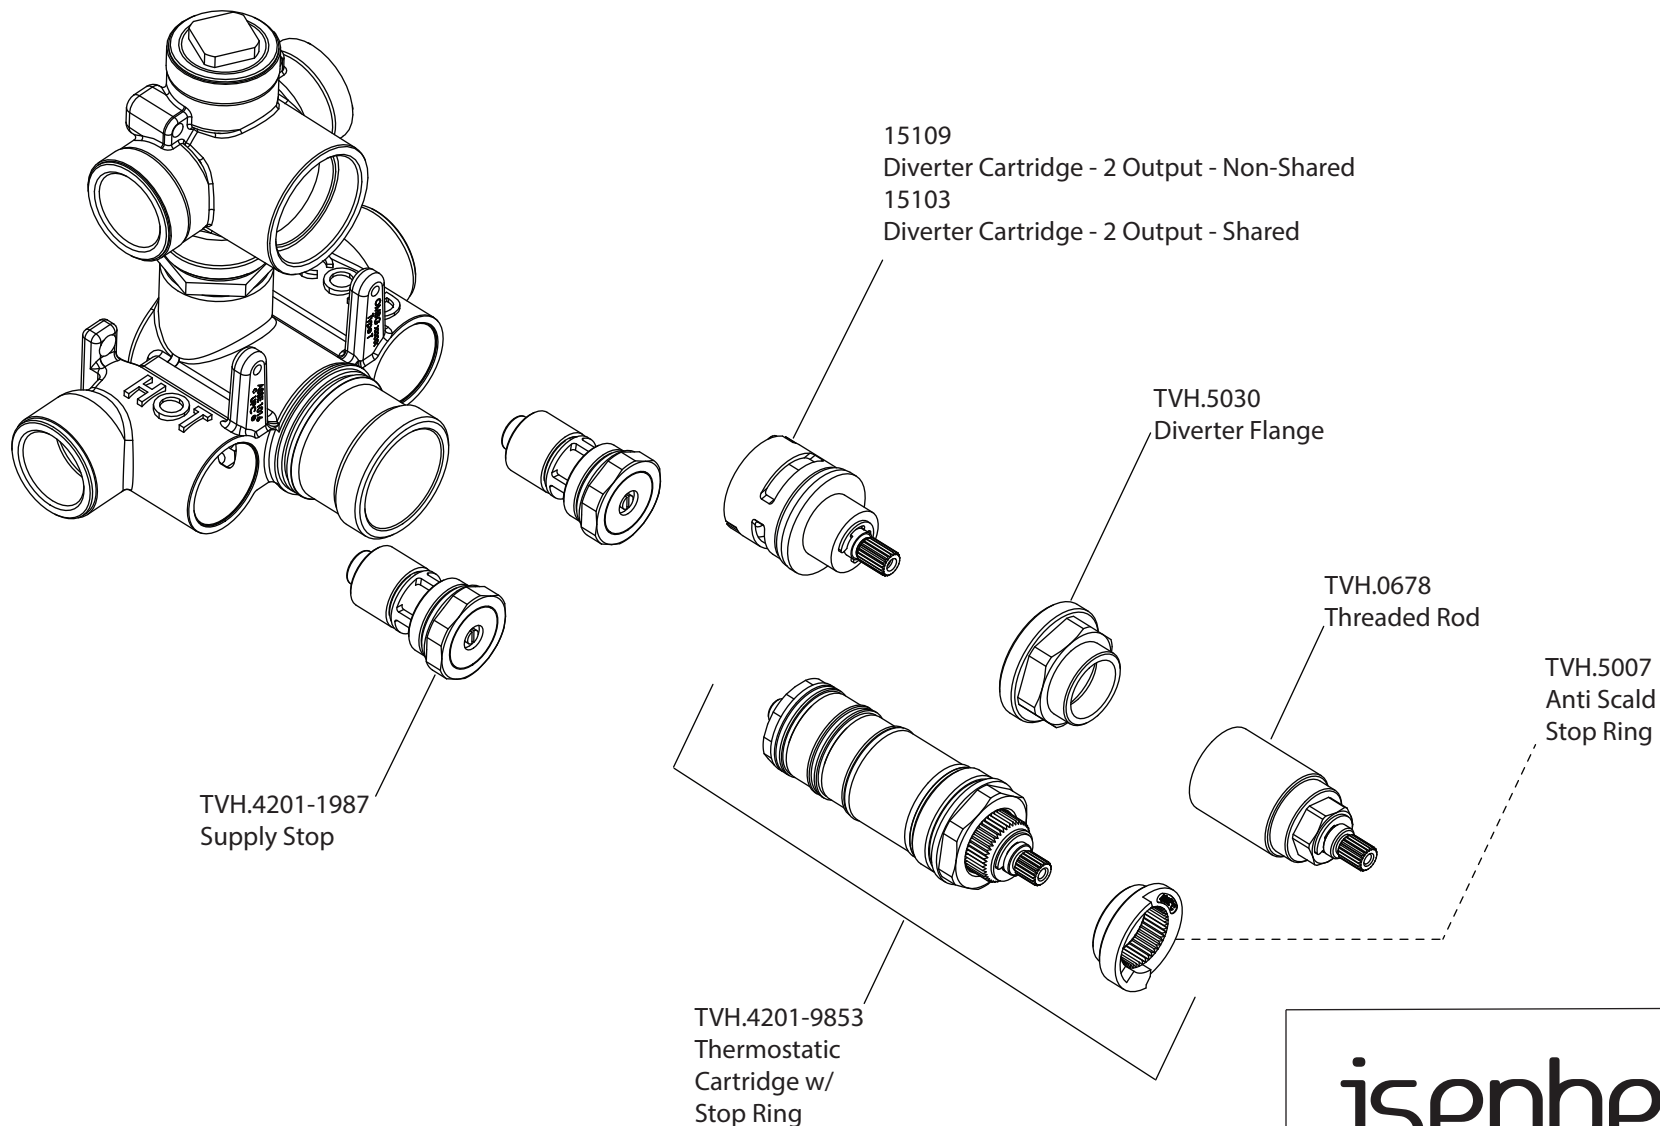

Product Parts Breakdown

RHW.7C ▲
Shower Arm
& Shower Head

HS1026H
Hand Shower

240.8006
Wall Elbow Holder

SP.150EM
Hose

240.4420
Shower Trim: 240.4000T
Valve: TVH.4420F

isenberg
innovation+design

240.7050

Product Parts Breakdown

▲ Specify Finish

RHW.7C ▲
Shower Arm
& Shower Head

isenberg
innovation+design

RHW.7C

Ver 2.53

Product Parts Breakdown

isenberg
innovation+design

240.4000T

Product Parts Breakdown

isenberg
innovation+design

TVH.4420F

Ver 2.54

Product Parts Breakdown

▲ Specify Finish

HS1026H
Hand Shower

isenberg
innovation+design

HS1026H

Ver 2.55

Product Parts Breakdown

isenberg
innovation+design

240.8006

Ver 2.54

Product Parts Breakdown