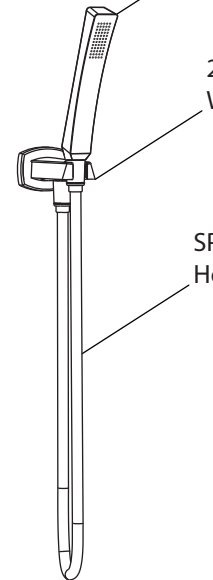

Product Parts Breakdown

RHW.7C ▲
Shower Arm
& Shower Head

HS1026H
Hand Shower

240.8006
Wall Elbow Holder

SP.150EM
Hose

240.4420
Shower Trim: 240.4000T
Valve: TVH.4420F

isenberg
innovation+design

240.7050

Product Parts Breakdown

▲ Specify Finish

RHW.7C ▲
Shower Arm
& Shower Head

isenberg
innovation+design

RHW.7C

Ver 2.53

Product Parts Breakdown

isenberg
innovation+design

240.4000T

Product Parts Breakdown

isenberg
innovation+design

TVH.4420F

Ver 2.54

Product Parts Breakdown

▲ Specify Finish

HS1026H
Hand Shower

isenberg
innovation+design

HS1026H

Ver 2.55

Product Parts Breakdown

isenberg
innovation+design

240.8006

Ver 2.54

Product Parts Breakdown