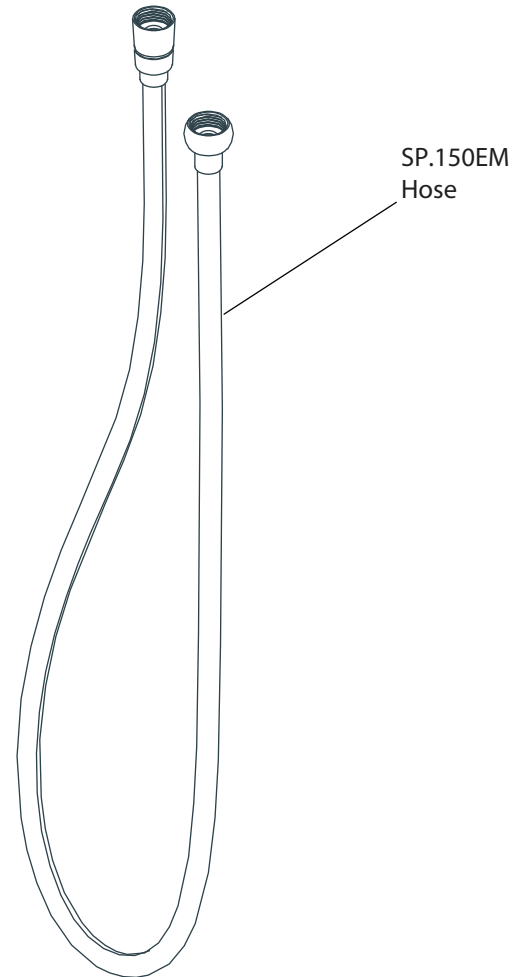

Product Parts Breakdown

▲ Specify Finish

isenberg
innovation+design

SP.150EM

Ver 2.55