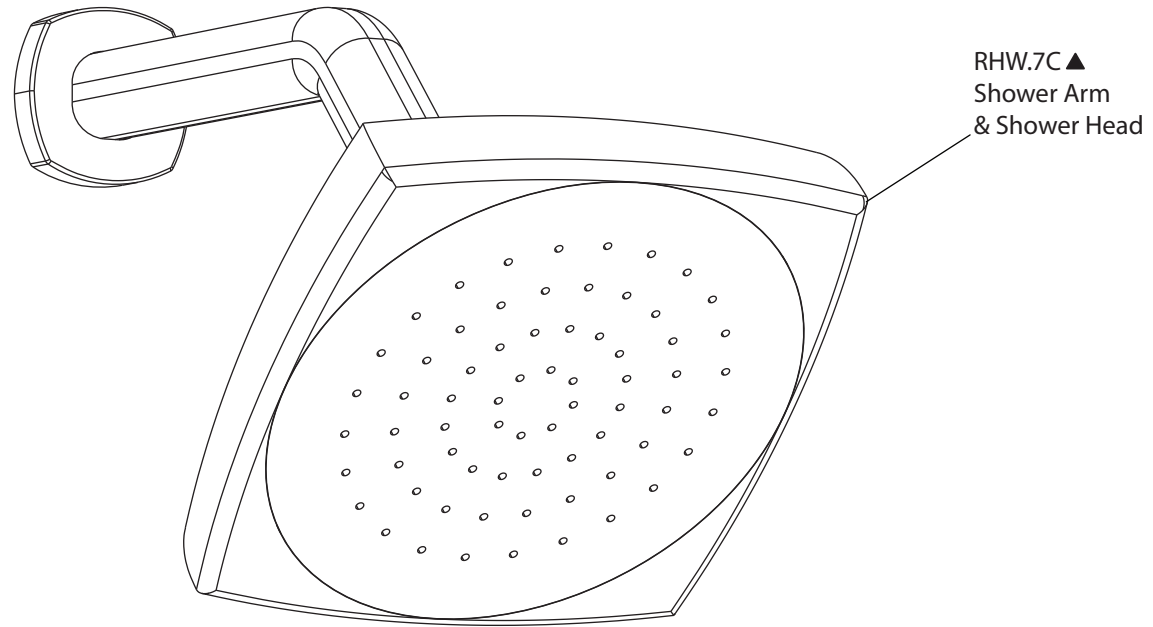

Product Parts Breakdown

RHW.7C ▲
Shower Arm
& Shower Head

HS1026H
Hand Shower

240.8006
Wall Elbow Holder

SP.150EM
Hose

240.4420
Shower Trim: 240.4000T
Valve: TVH.4420F

isenberg
innovation+design

240.7050

Product Parts Breakdown

▲ Specify Finish

RHW.7C ▲
Shower Arm
& Shower Head

isenberg
innovation+design

RHW.7C

Ver 2.53

Product Parts Breakdown

isenberg
innovation+design

240.4000T

Product Parts Breakdown

isenberg
innovation+design

TVH.4420F

Ver 2.54

Product Parts Breakdown

▲ Specify Finish

HS1026H
Hand Shower