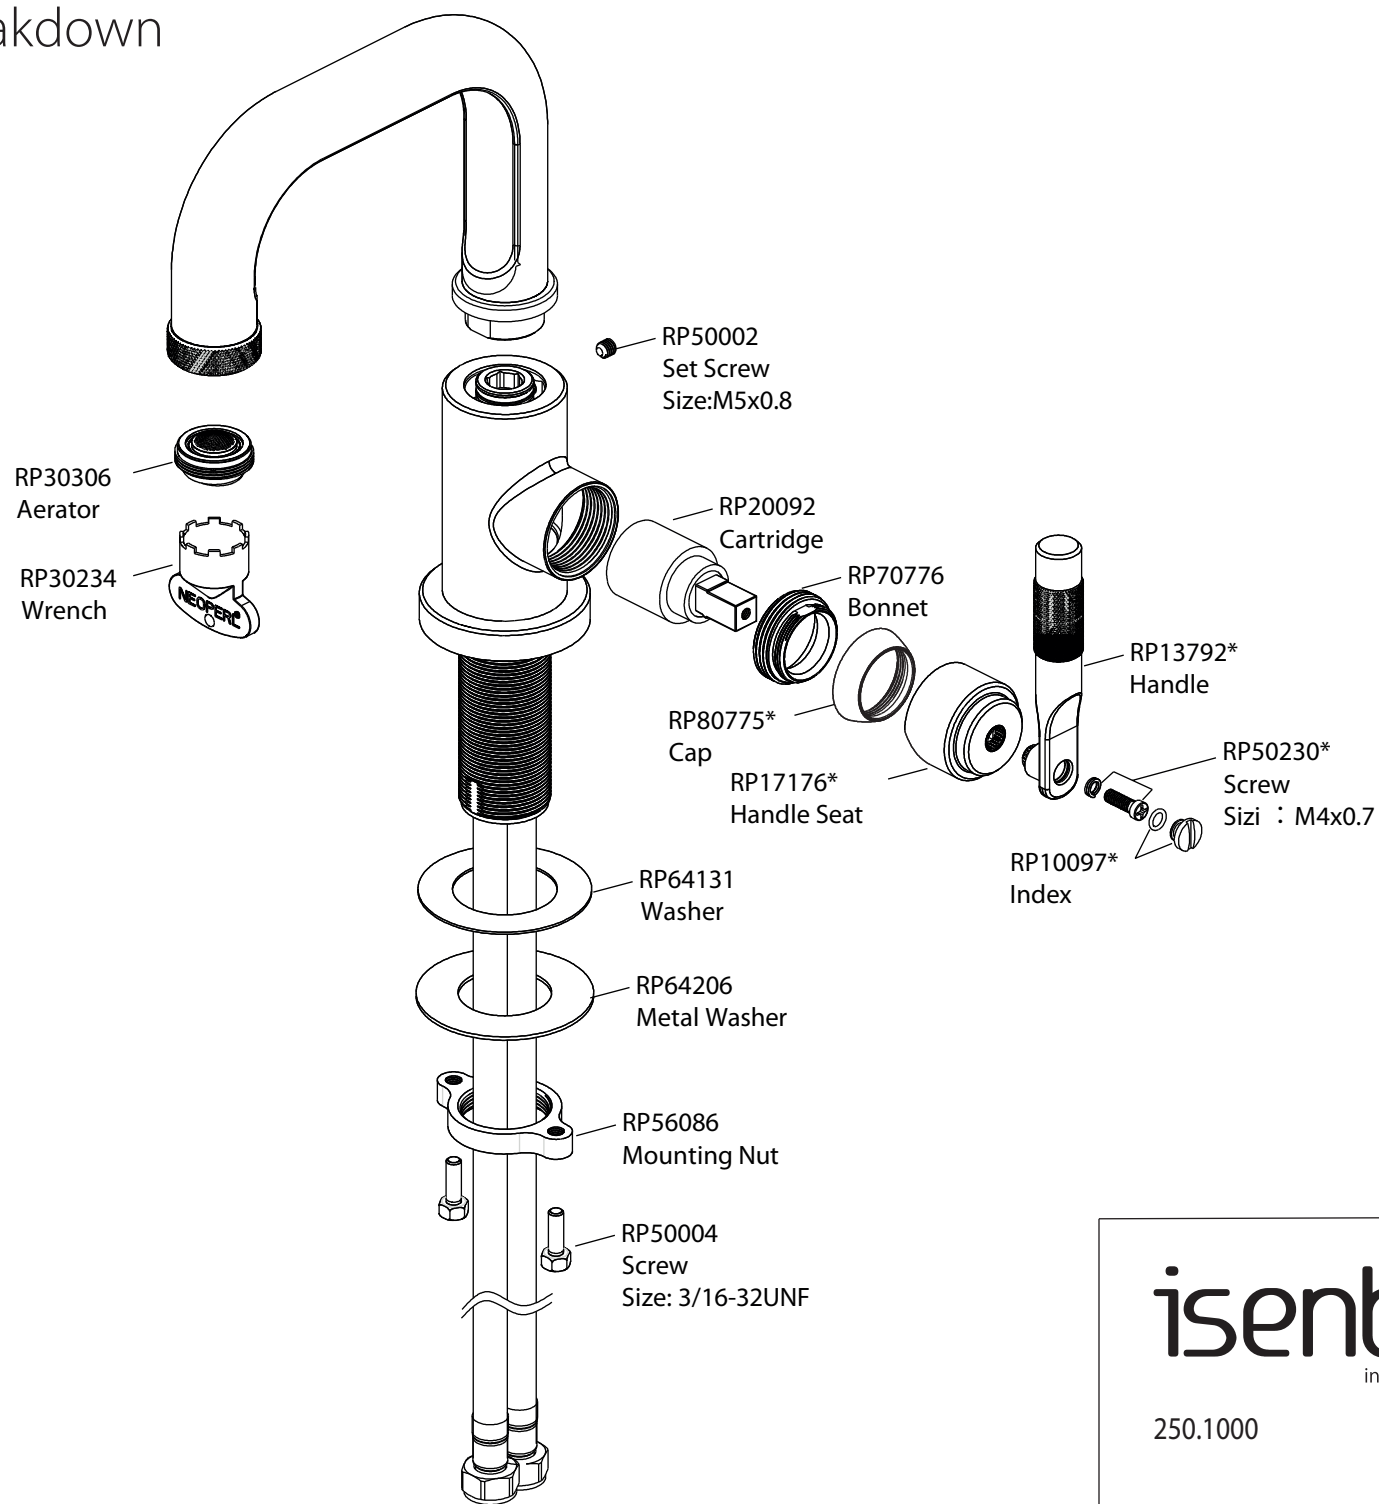

Product Parts Breakdown

isenberg
innovation+design

250.1000

Ver 2.53