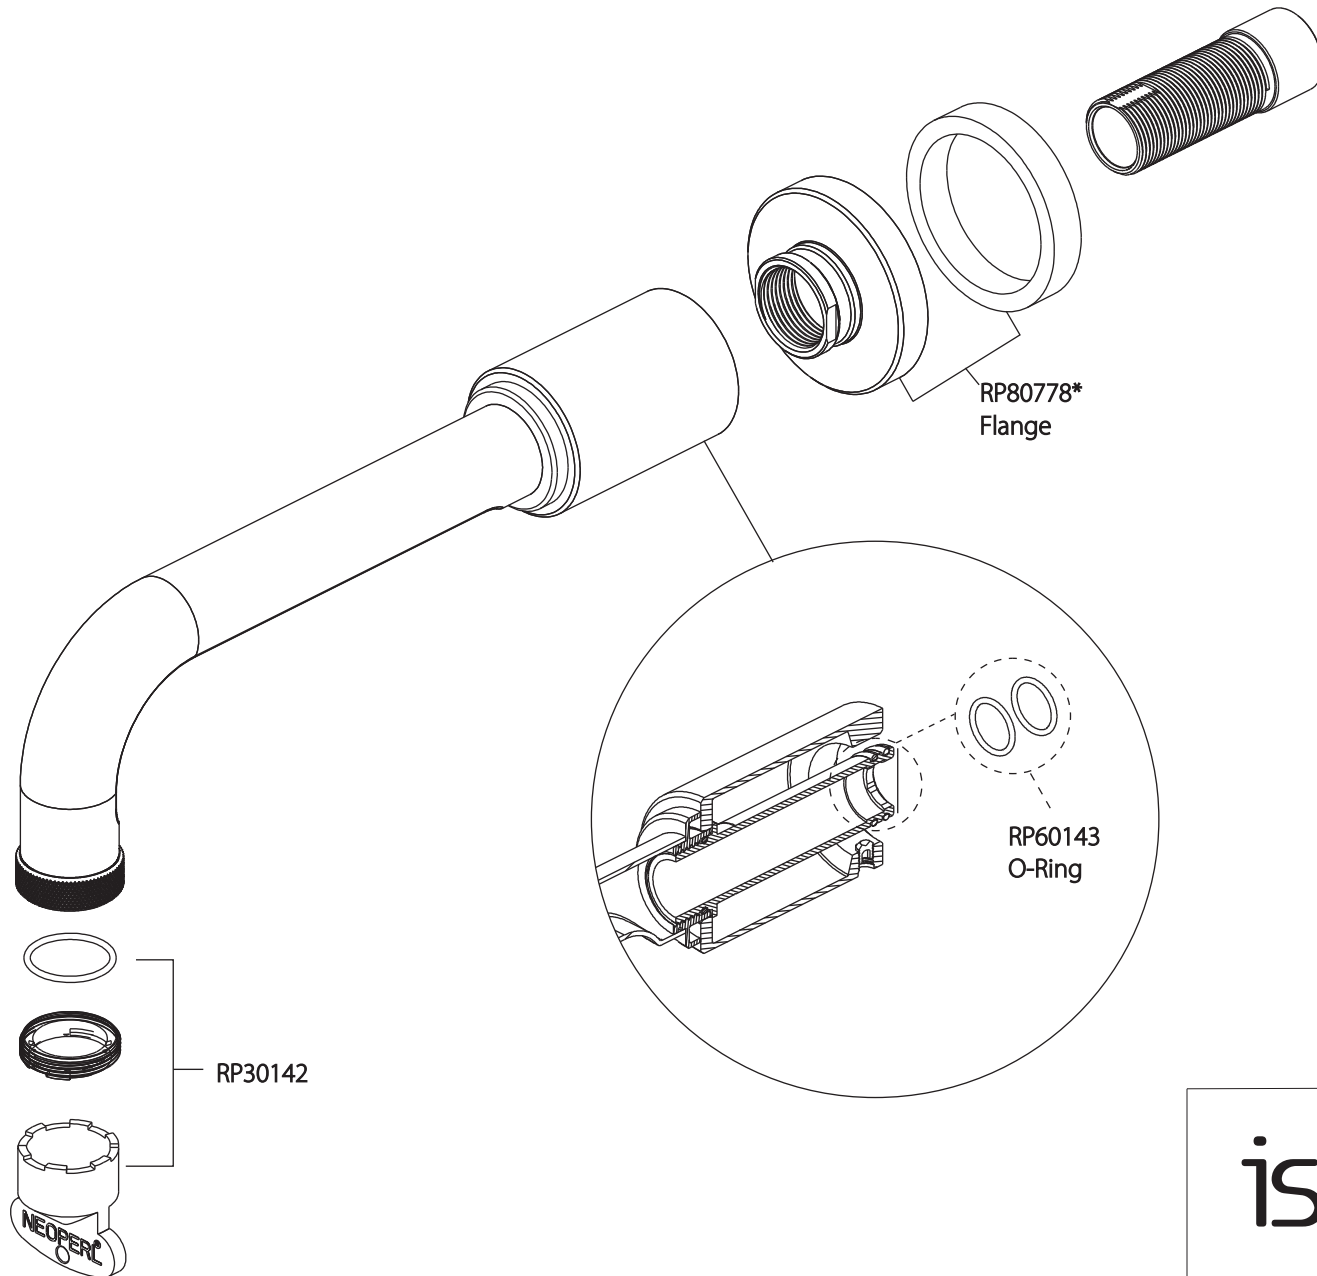

Product Parts Breakdown

isenberg
innovation+design

250.2300

Ver. 2.55