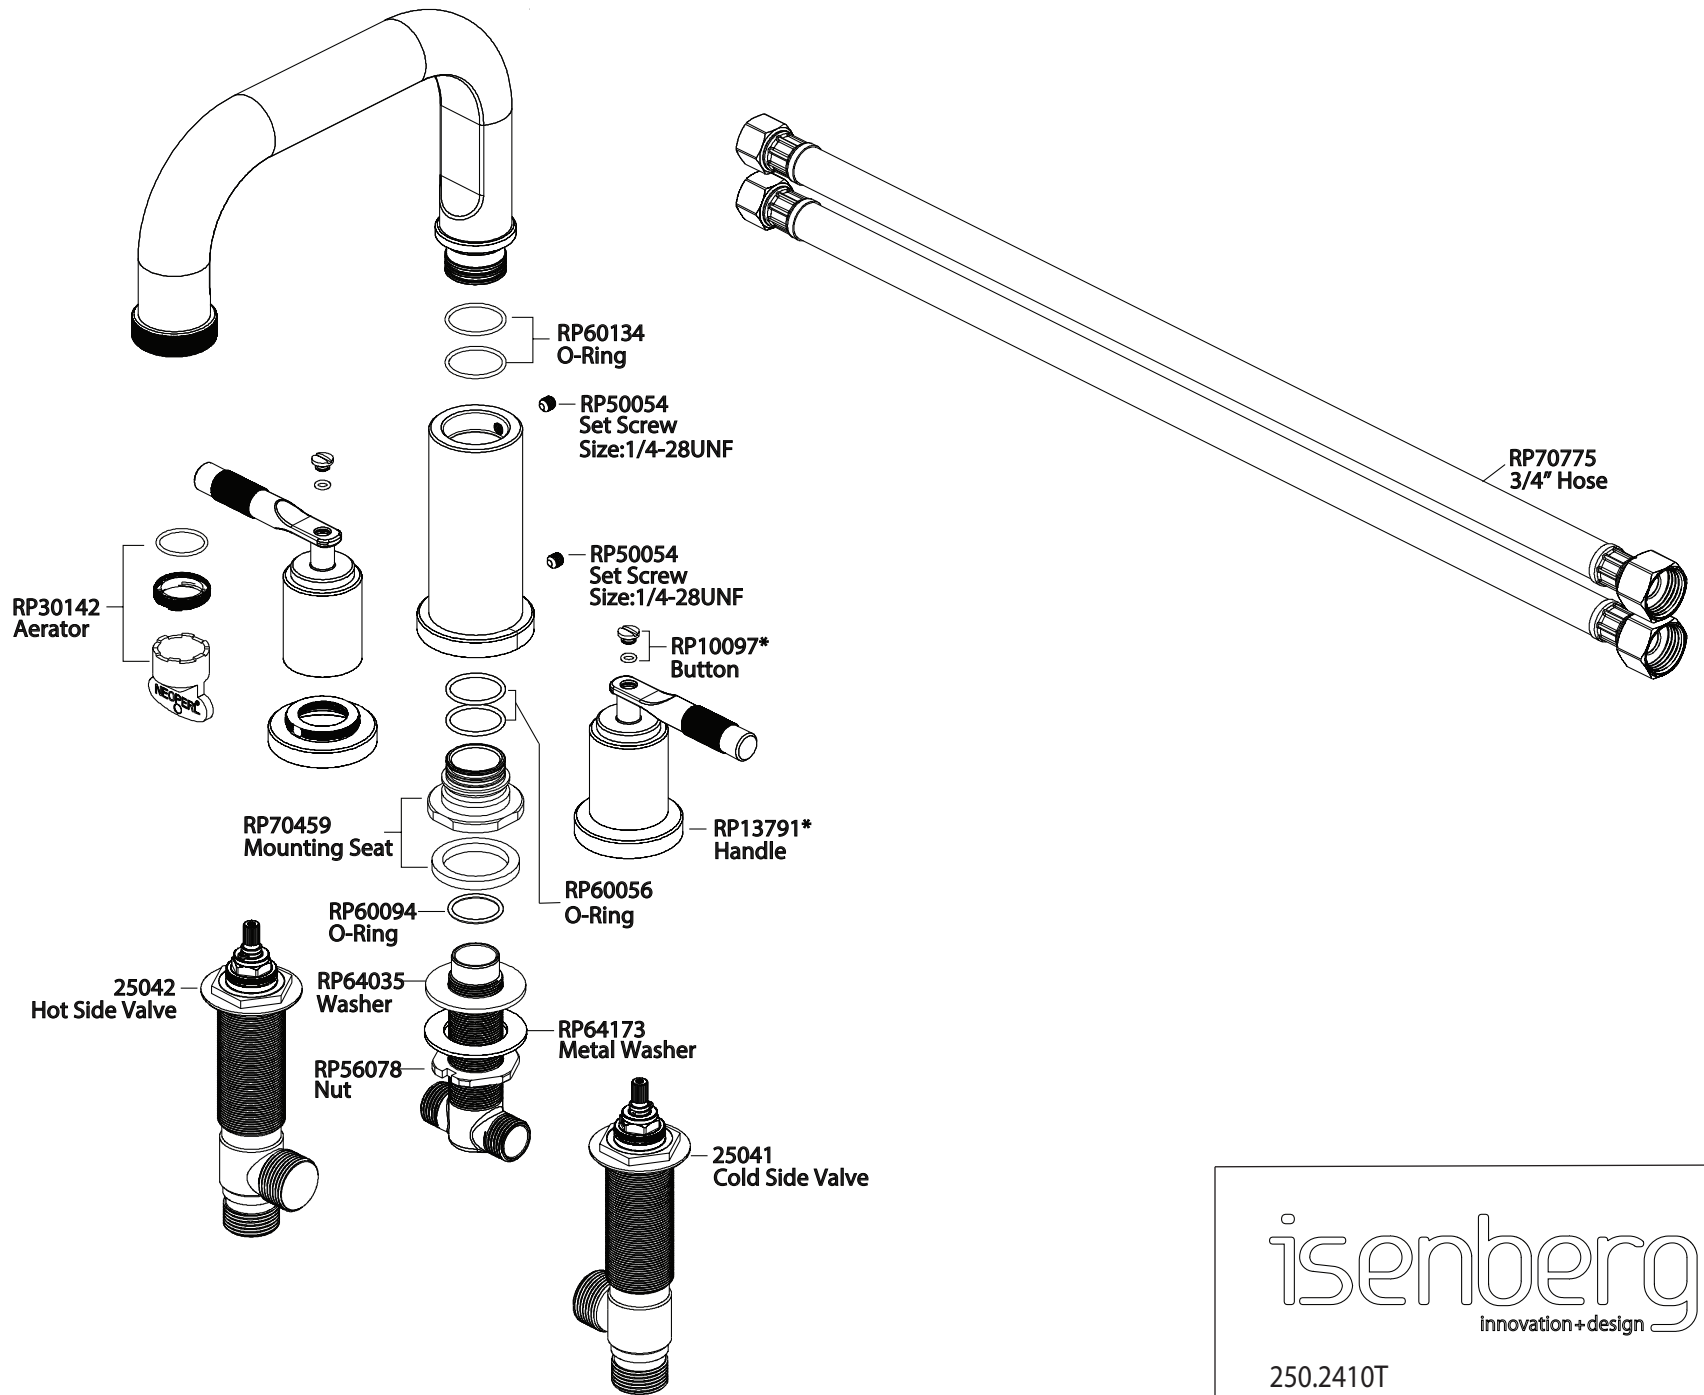

# Product Parts Breakdown

isenberg  
innovation+design

250.2410T

Ver 2.53