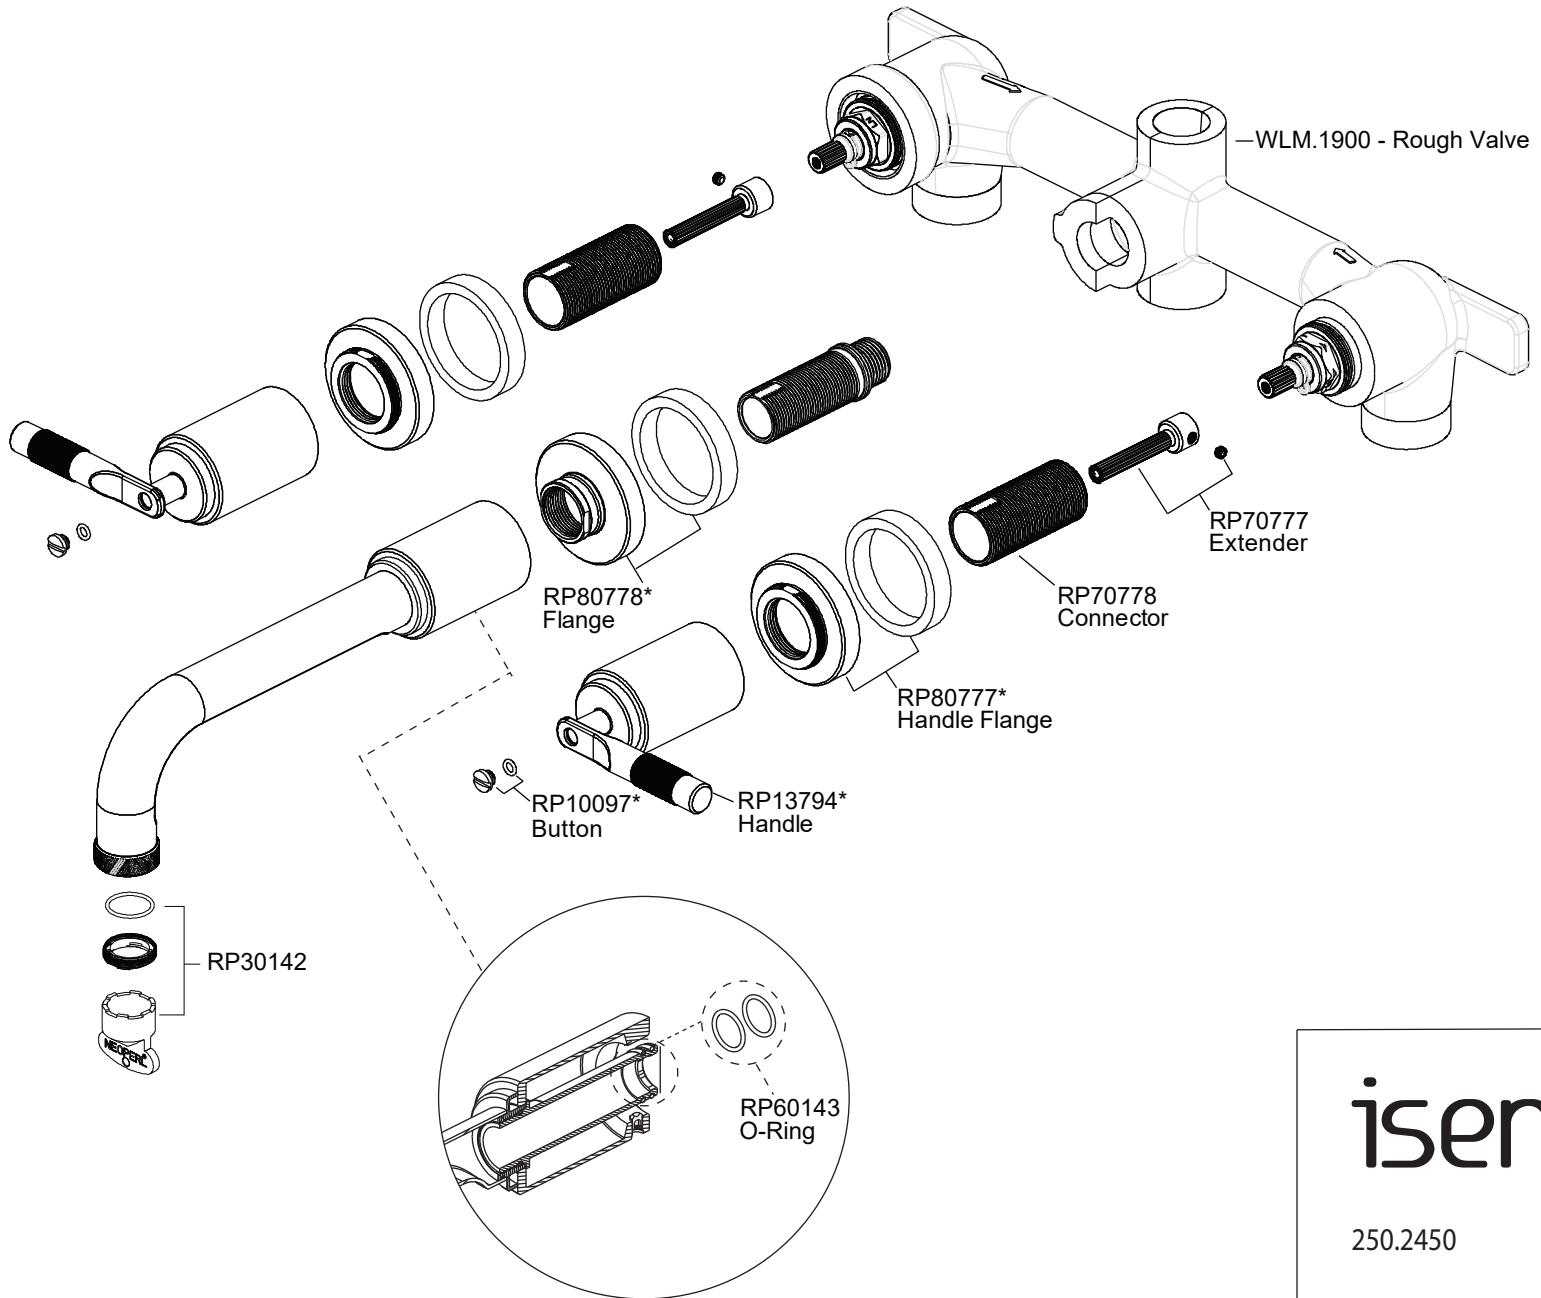

# Product Parts Breakdown

**isenberg**  
innovation+design

250.2450

Ver 2.54