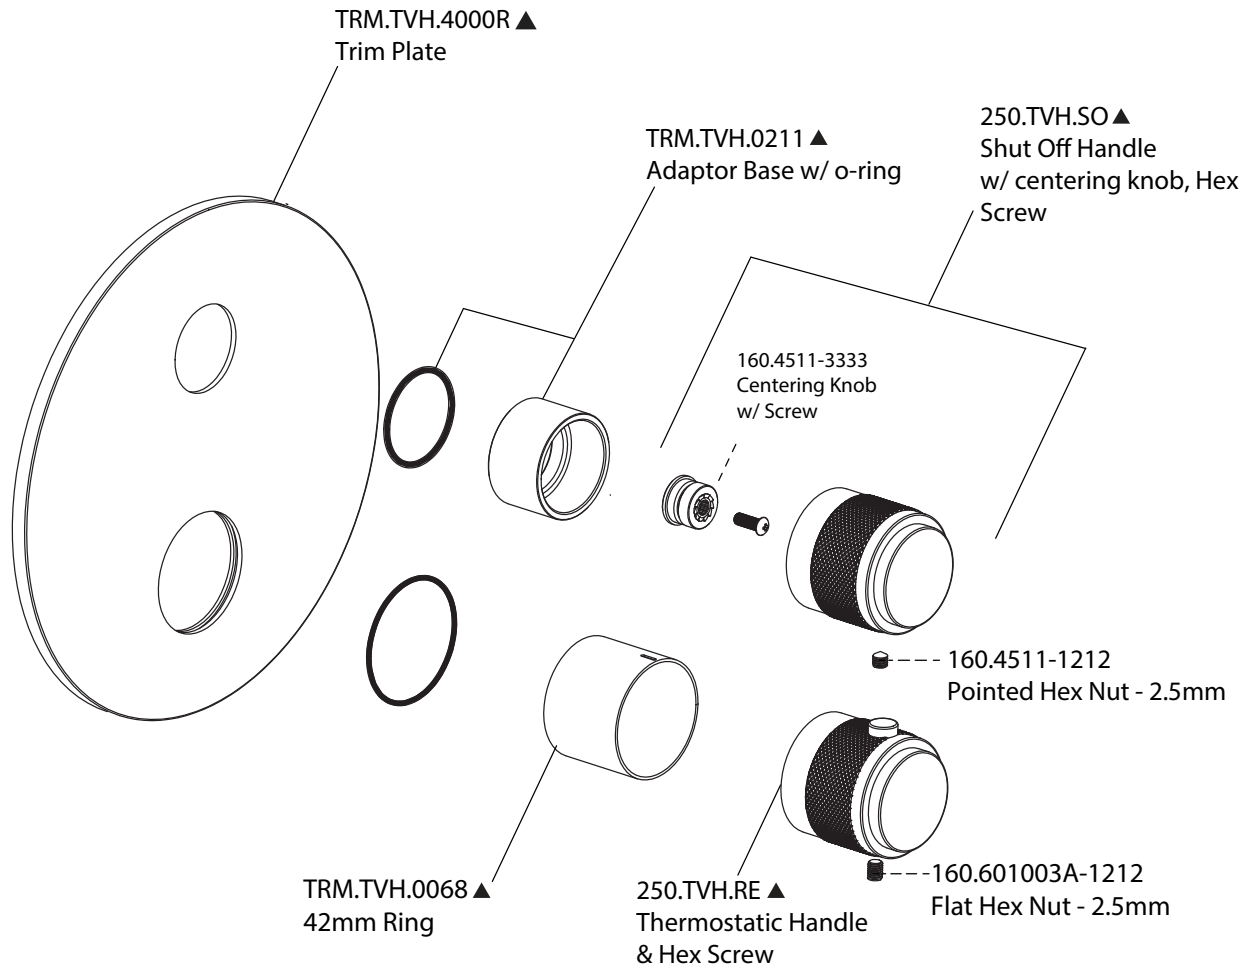

Product Parts Breakdown

isenberg
innovation+design

250.4000T