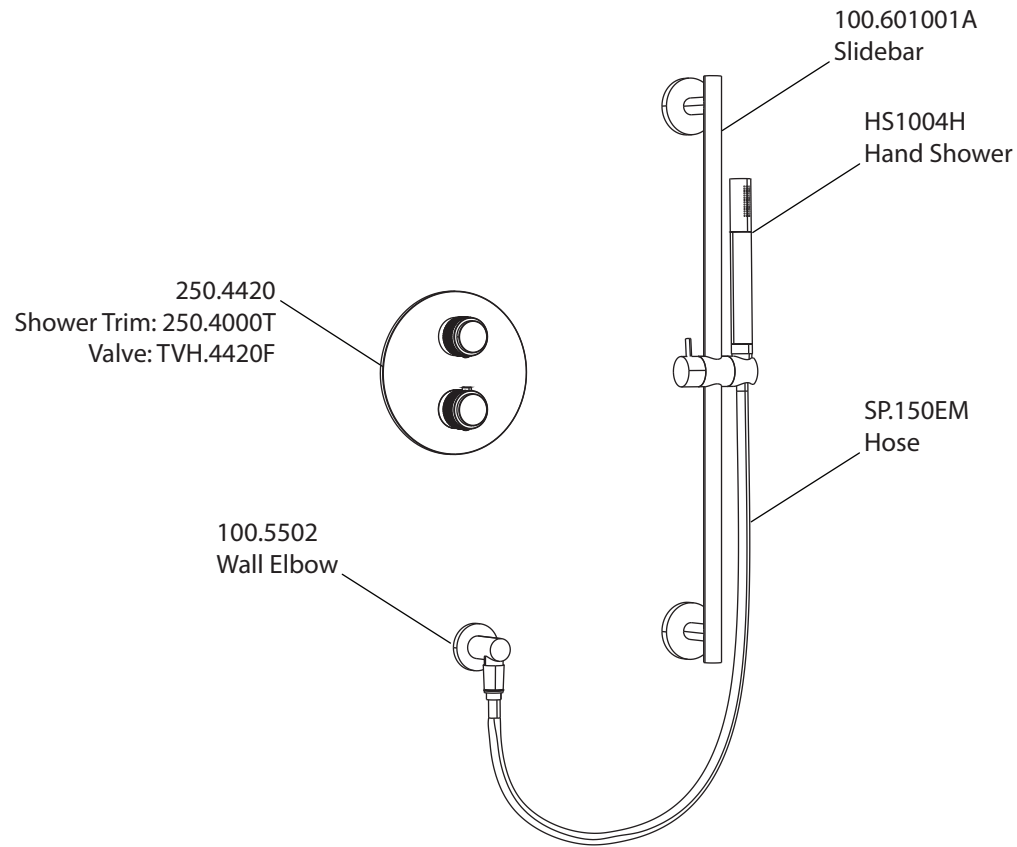

Product Parts Breakdown

isenberg
innovation+design

250.7100

Product Parts Breakdown

▲ Specify Finish

isenberg
innovation+design

HS1012SA

Ver 2.53

Product Parts Breakdown

▲ Specify Finish

isenberg
innovation+design

HS1002A

Ver 2.53

Product Parts Breakdown

isenberg
innovation+design

250.4000T

Product Parts Breakdown

isenberg
innovation+design

TVH.4420F

Ver 2.54

Product Parts Breakdown

▲ Specify Finish

HS1004H▲
Hand Shower

isenberg
innovation+design

HS1004H

Ver 2.55

Product Parts Breakdown

isenberg
innovation+design

100.601001A

Ver 2.55

Product Parts Breakdown

isenberg
innovation+design