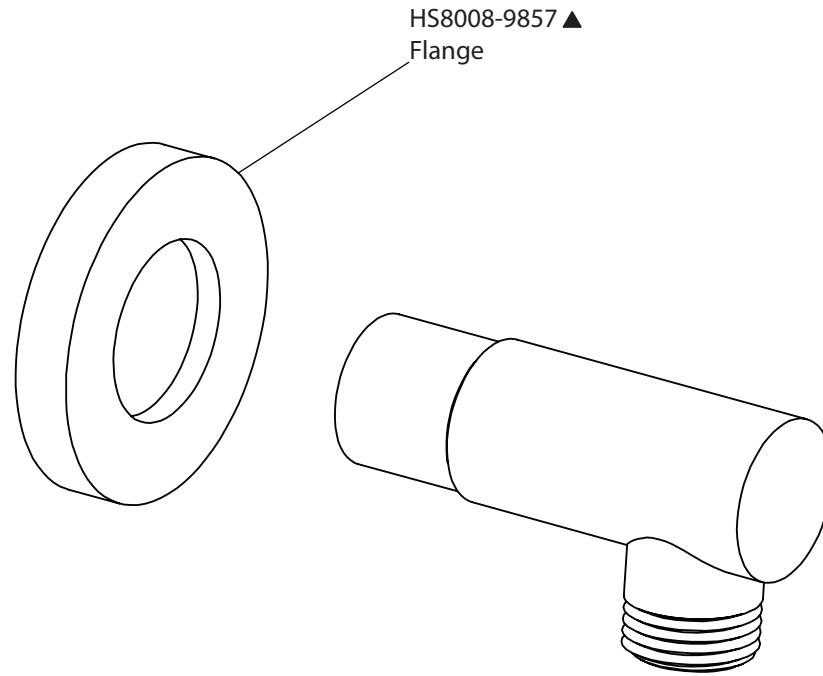

Product Parts Breakdown

▲ Specify Finish

isenberg
innovation+design

HS1002A

Ver 2.53

Product Parts Breakdown

isenberg
innovation+design

250.4000T

Product Parts Breakdown

isenberg
innovation+design

TVH.4420F

Ver 2.54

Product Parts Breakdown

▲ Specify Finish

HS1004H▲
Hand Shower

isenberg
innovation+design

HS1004H

Ver 2.55

Product Parts Breakdown

isenberg
innovation+design

100.601001A

Ver 2.55

Product Parts Breakdown

isenberg
innovation+design

100.5502

Ver 2.53

Product Parts Breakdown

▲ Specify Finish

isenberg
innovation+design

SP.150EM

Ver 2.55