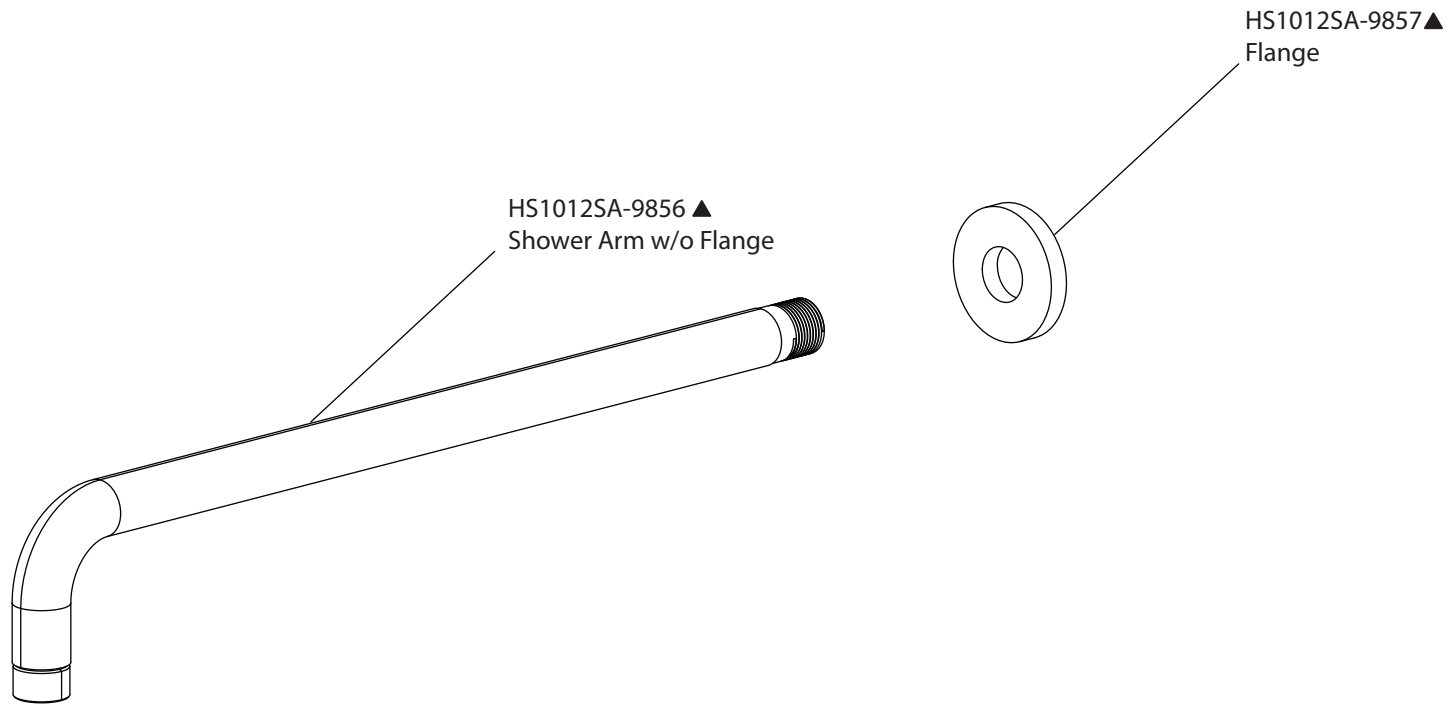

Product Parts Breakdown

isenberg
innovation+design

250.7100

Product Parts Breakdown

▲ Specify Finish

isenberg
innovation+design

HS1012SA

Ver 2.53

Product Parts Breakdown

▲ Specify Finish

isenberg
innovation+design

HS1002A

Ver 2.53

Product Parts Breakdown

isenberg
innovation+design

250.4000T

Product Parts Breakdown

isenberg
innovation+design

TVH.4420F

Ver 2.54

Product Parts Breakdown

▲ Specify Finish

HS1004H▲
Hand Shower

isenberg
innovation+design