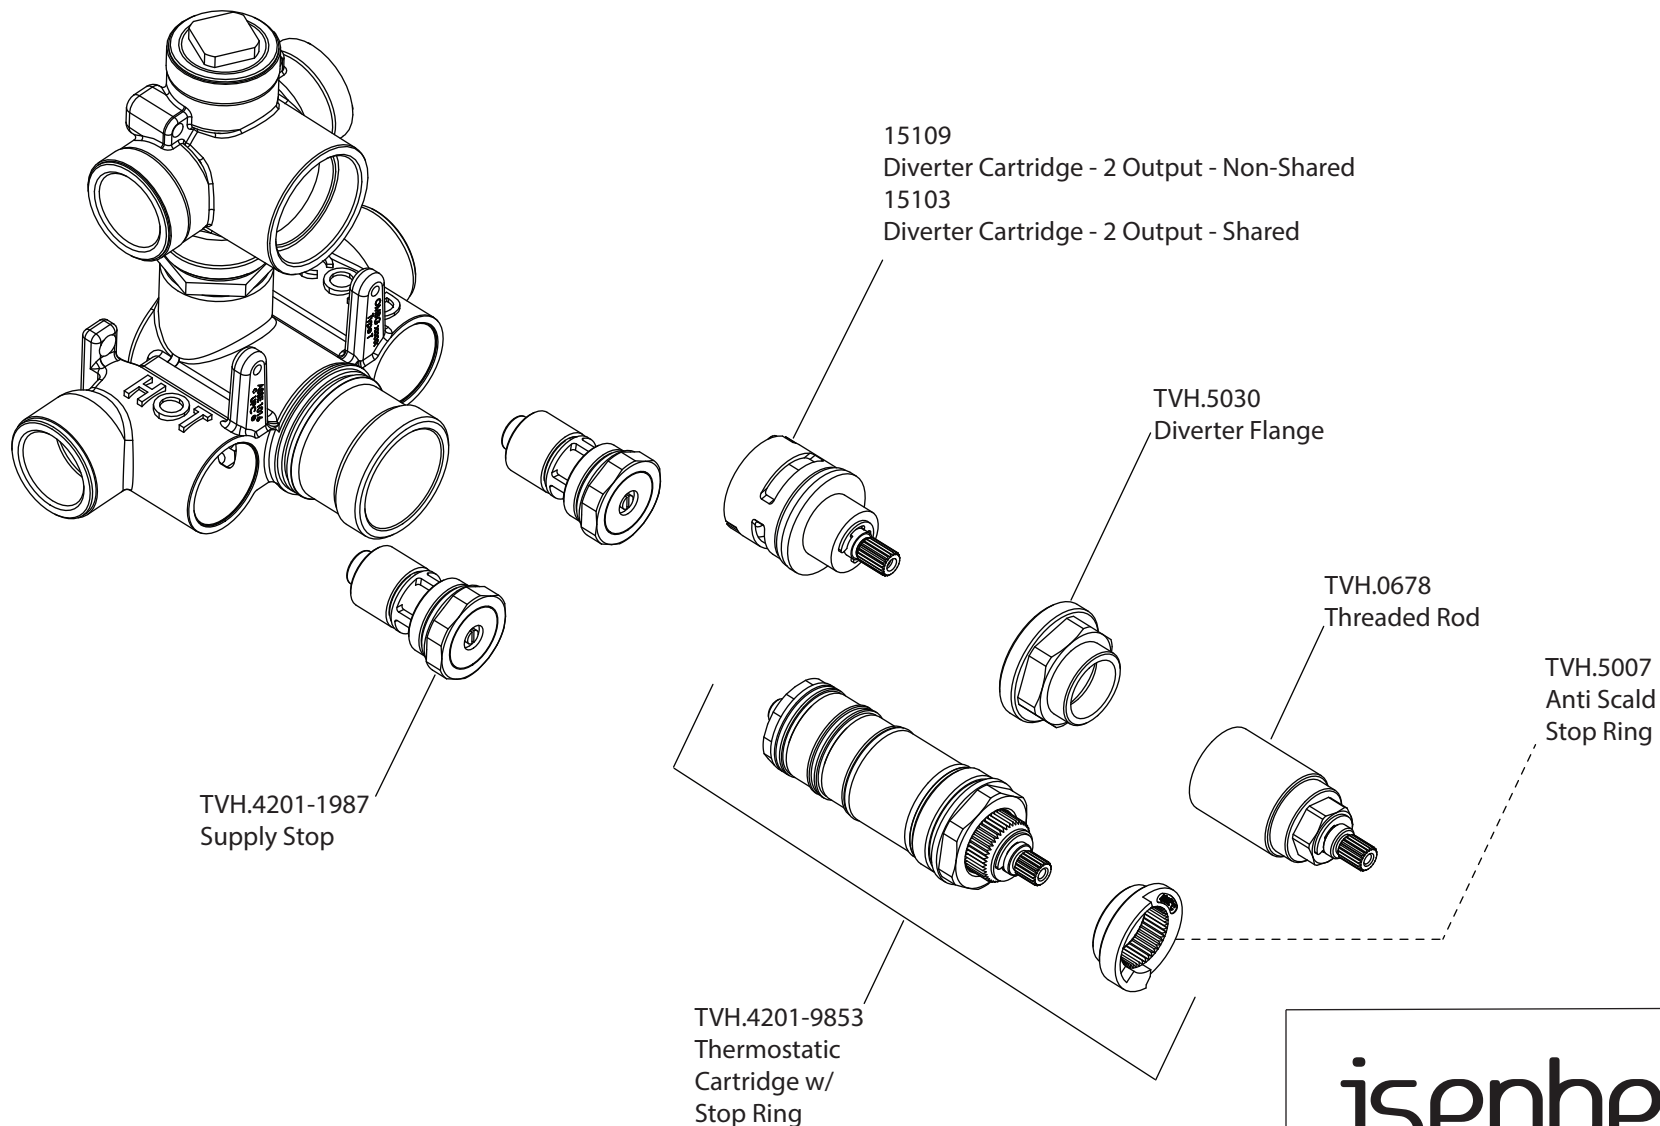

Product Parts Breakdown

isenberg
innovation+design

250.7100

Product Parts Breakdown

▲ Specify Finish

isenberg
innovation+design

HS1012SA

Ver 2.53

Product Parts Breakdown

▲ Specify Finish

isenberg
innovation+design

HS1002A

Ver 2.53

Product Parts Breakdown

isenberg
innovation+design

250.4000T

Product Parts Breakdown

isenberg
innovation+design

TVH.4420F

Ver 2.54

Product Parts Breakdown

▲ Specify Finish

HS1004H▲
Hand Shower

isenberg
innovation+design

HS1004H

Ver 2.55

Product Parts Breakdown

isenberg
innovation+design

100.601001A

Ver 2.55

Product Parts Breakdown

isenberg
innovation+design