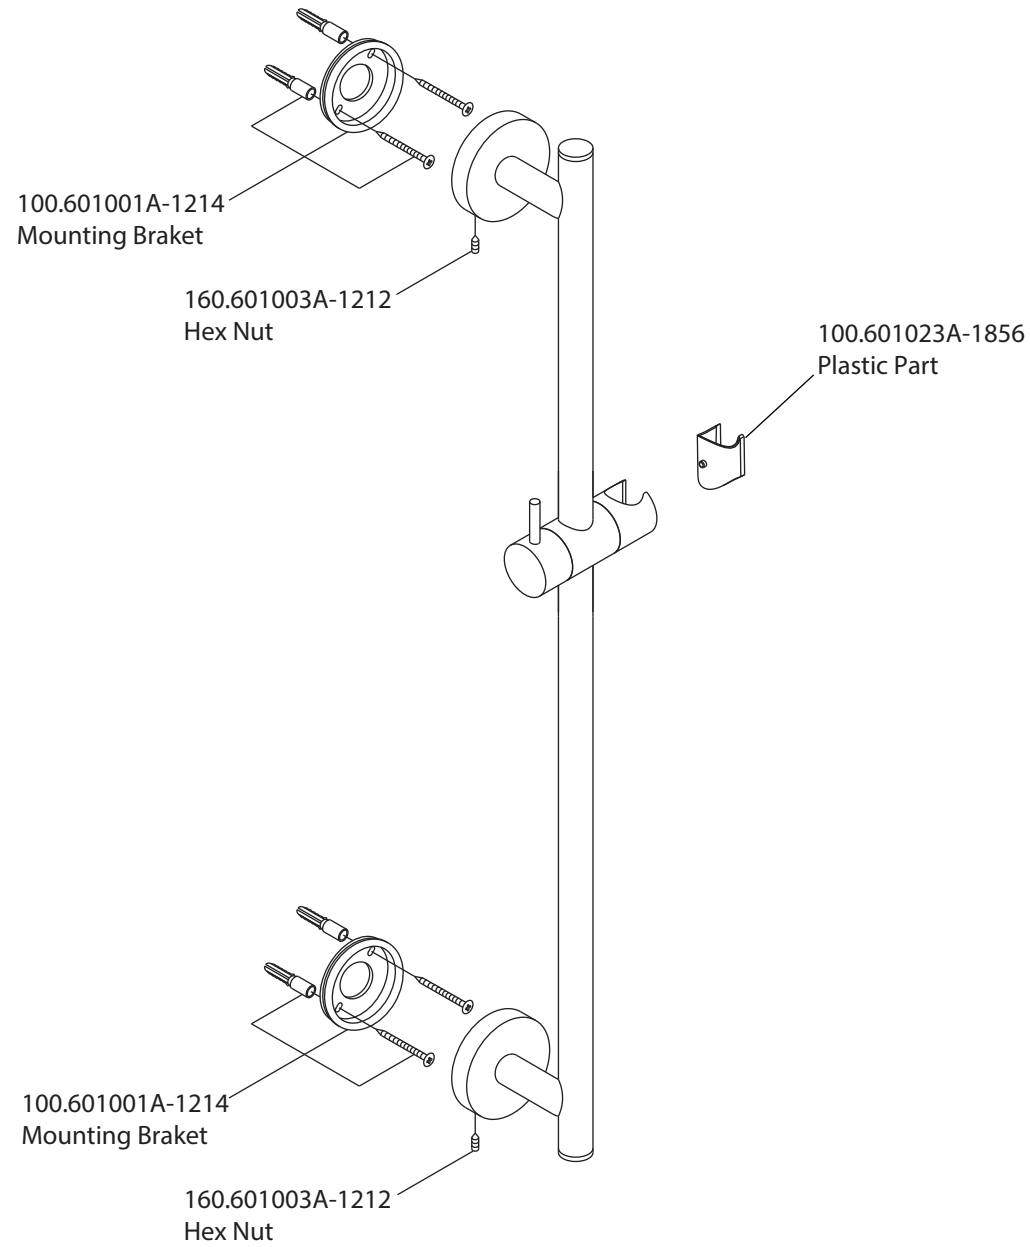

Product Parts Breakdown

isenberg
innovation+design

250.7100

Product Parts Breakdown

▲ Specify Finish

isenberg
innovation+design

HS1012SA

Ver 2.53

Product Parts Breakdown

▲ Specify Finish

isenberg
innovation+design

HS1002A

Ver 2.53

Product Parts Breakdown

isenberg
innovation+design

250.4000T

Product Parts Breakdown

isenberg
innovation+design

TVH.4420F

Ver 2.54

Product Parts Breakdown

▲ Specify Finish

HS1004H▲
Hand Shower

isenberg
innovation+design

HS1004H

Ver 2.55

Product Parts Breakdown

isenberg
innovation+design

100.601001A

Ver 2.55

Product Parts Breakdown

isenberg
innovation+design