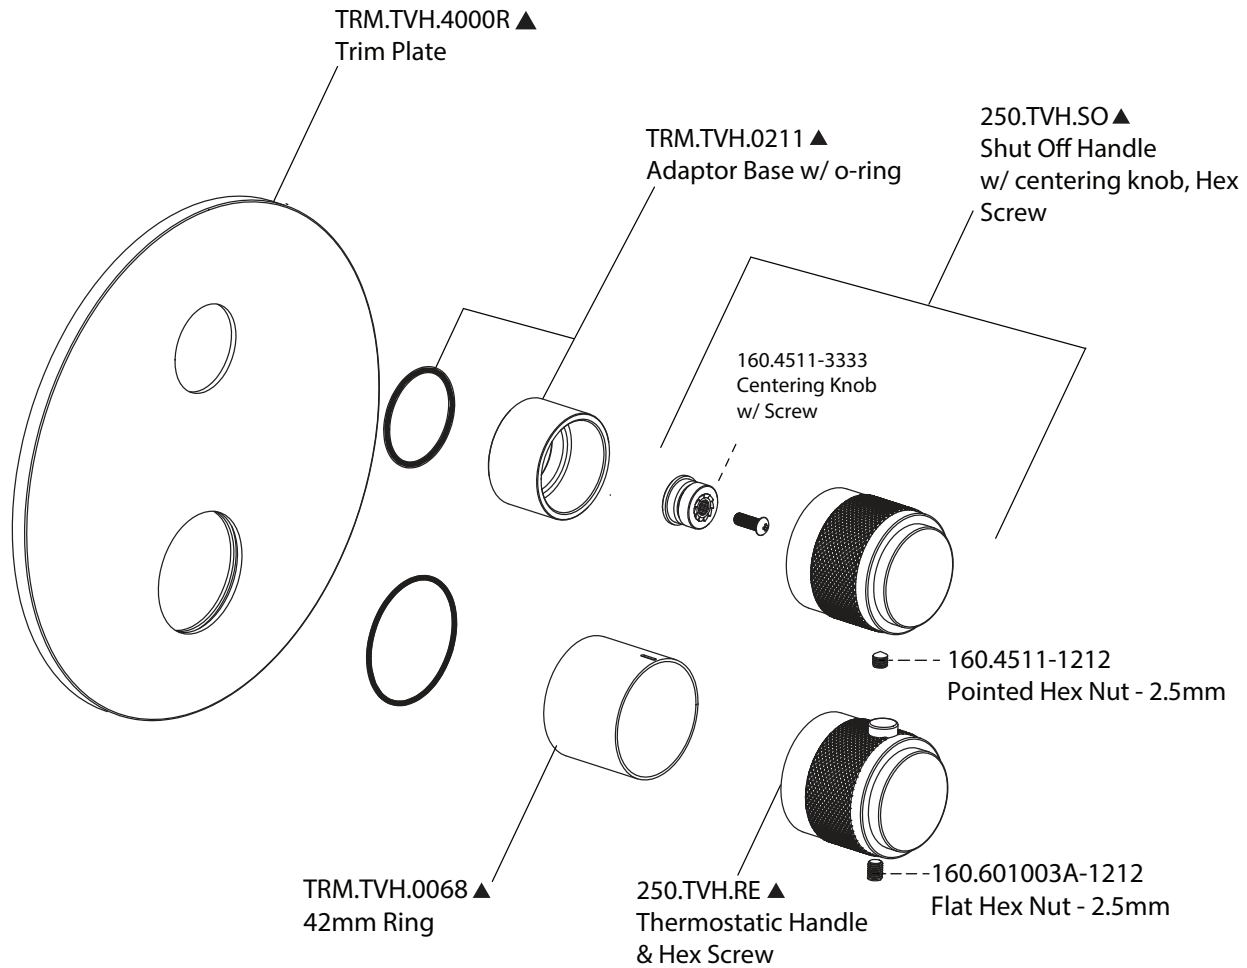

Product Parts Breakdown

isenberg
innovation+design

250.7100

Product Parts Breakdown

▲ Specify Finish

isenberg
innovation+design

HS1012SA

Ver 2.53

Product Parts Breakdown

▲ Specify Finish

isenberg
innovation+design

HS1002A

Ver 2.53

Product Parts Breakdown

isenberg
innovation+design

250.4000T

Product Parts Breakdown

isenberg
innovation+design

TVH.4420F

Ver 2.54

Product Parts Breakdown

▲ Specify Finish

HS1004H▲
Hand Shower

isenberg
innovation+design

HS1004H

Ver 2.55

Product Parts Breakdown

isenberg
innovation+design

100.601001A

Ver 2.55

Product Parts Breakdown

isenberg
innovation+design